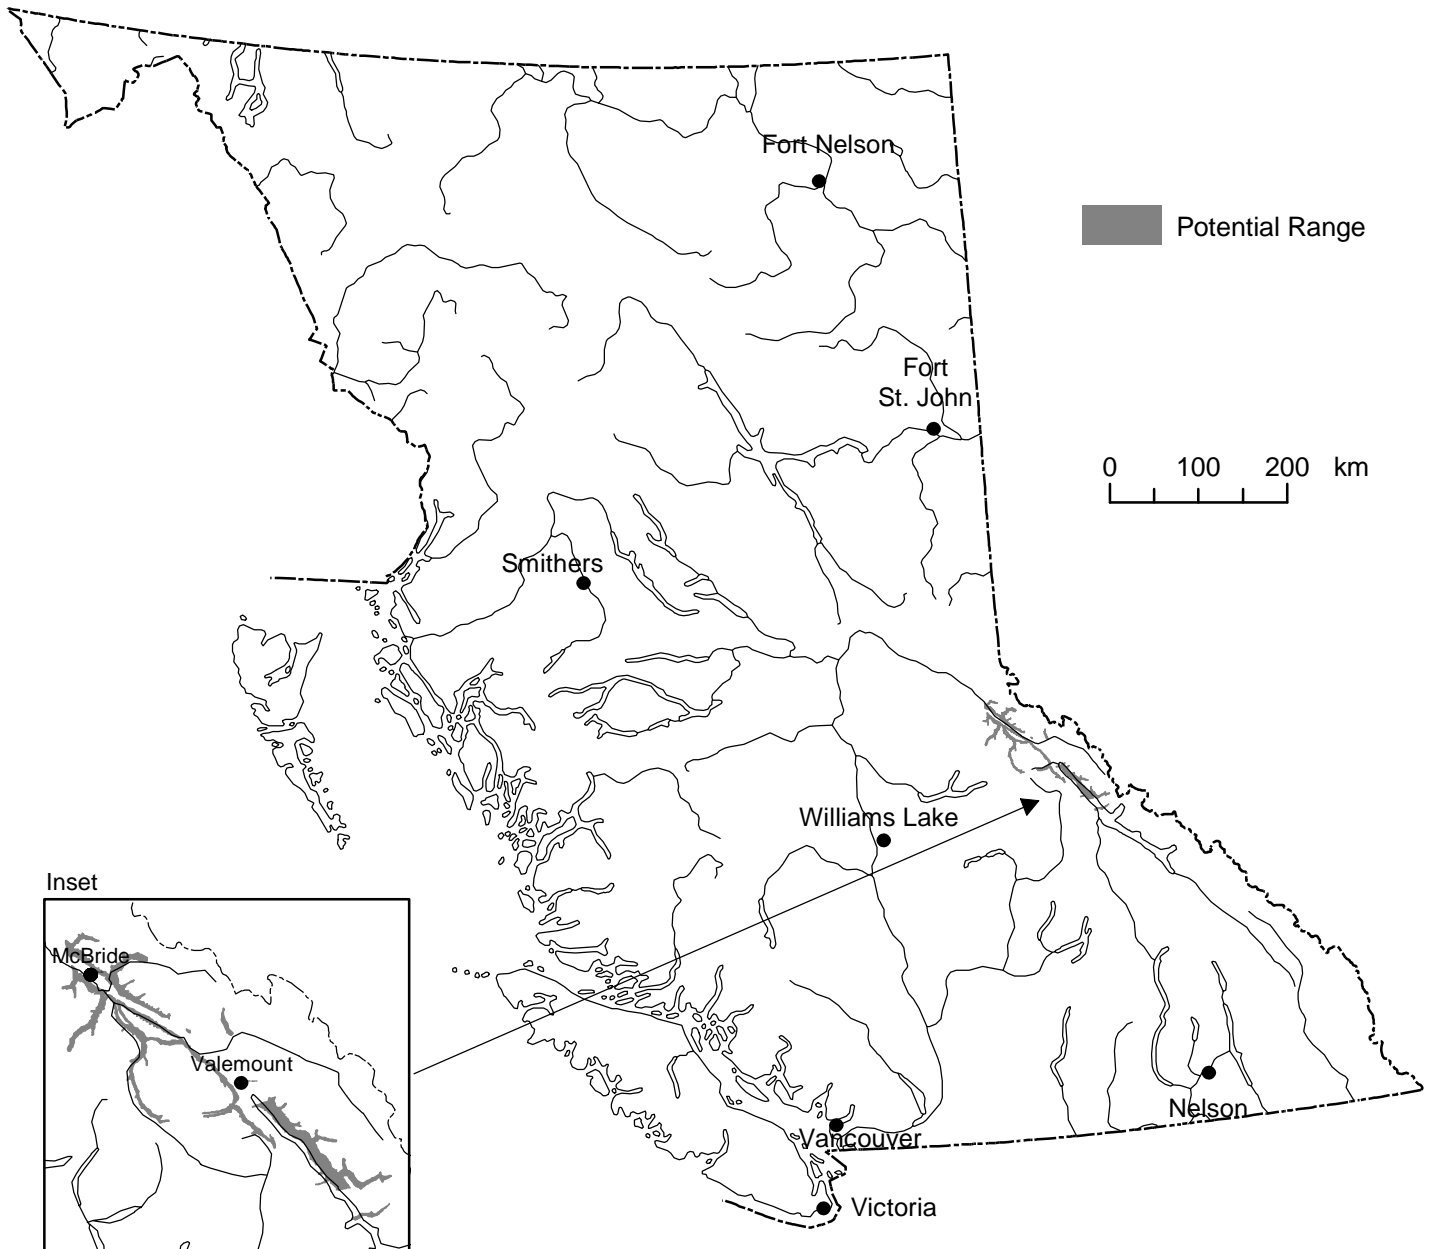

Western Redcedar / Skunk Cabbage / Sphagnum (*Thuja plicata* / *Lysichiton americanus* / *Sphagnum*)

Note: This map represents the potential area where this plant community may be found. The map is based on the Ecoregion and Biogeoclimatic ecosystem classifications as well as current knowledge of the distribution of the plant community. This plant community occurs as localized areas within the range represented.