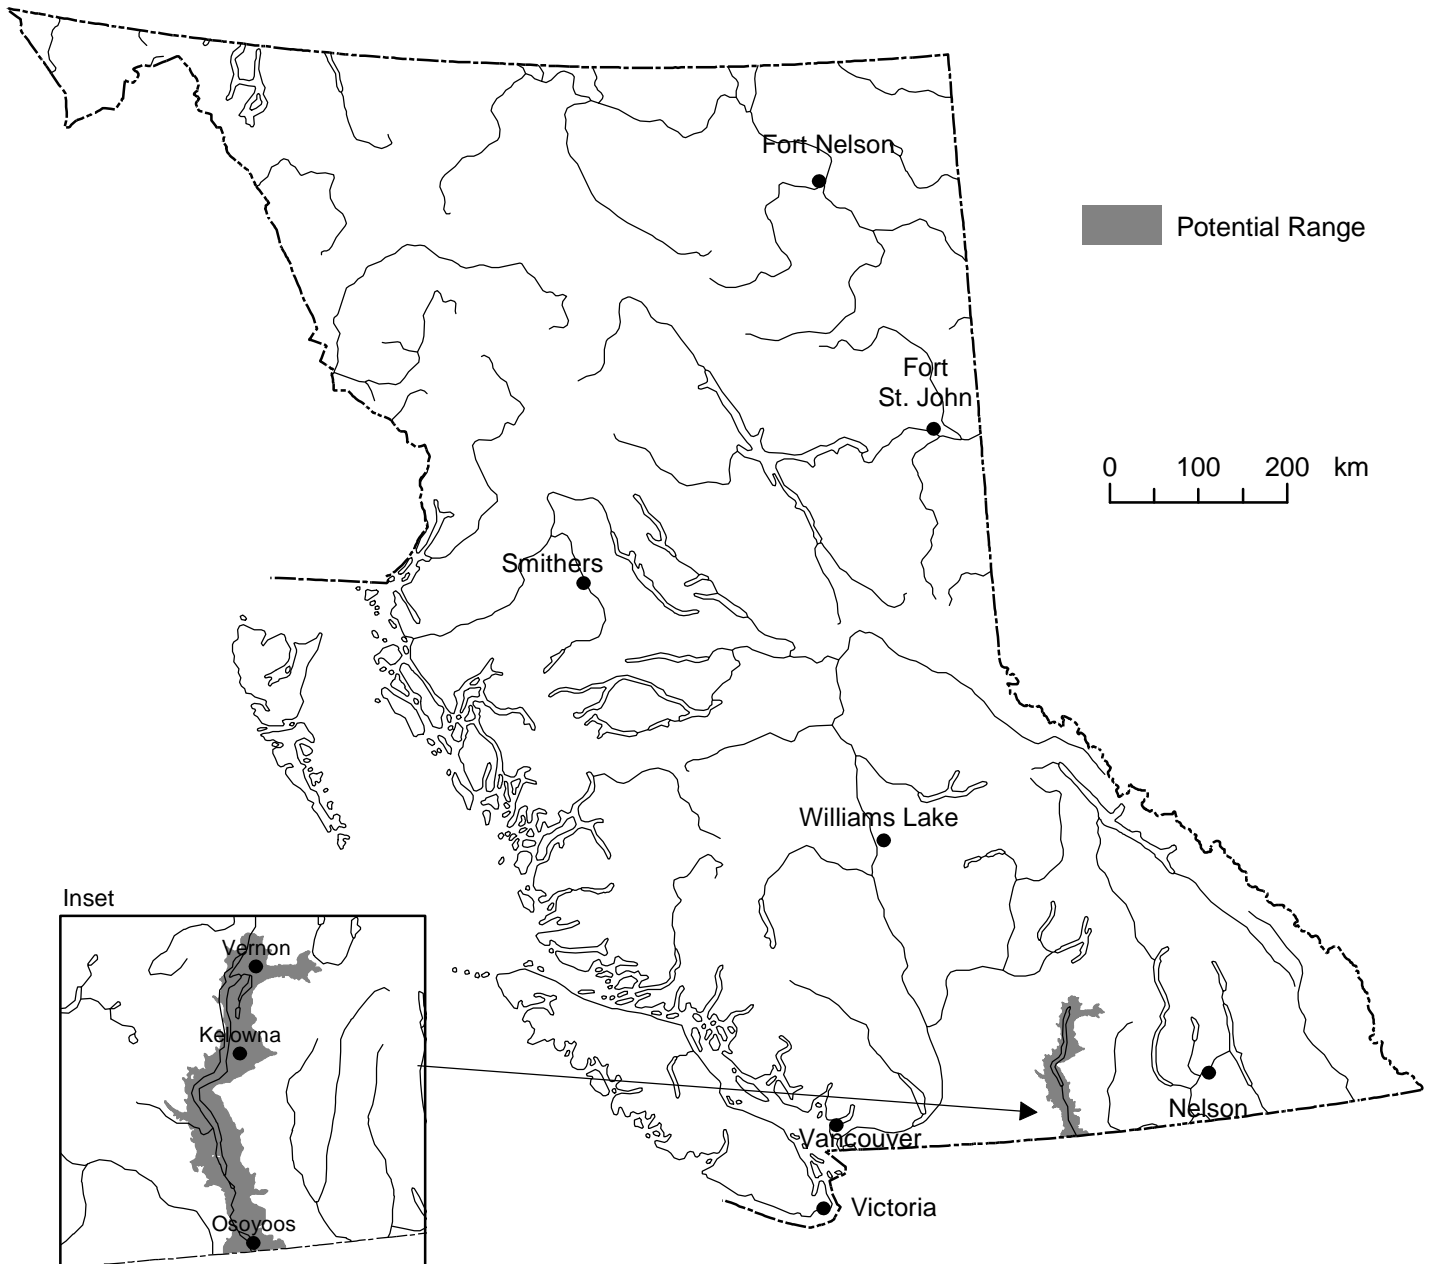

Water Birch - Red-osier Dogwood

(Betula occidentalis - Cornus stolonifera)

Note: This map represents the potential area where this plant community may be found. The map is based on the Ecoregion and Biogeoclimatic ecosystem classifications as well as current knowledge of the distribution of the plant community. This plant community occurs as localized areas within the range represented.