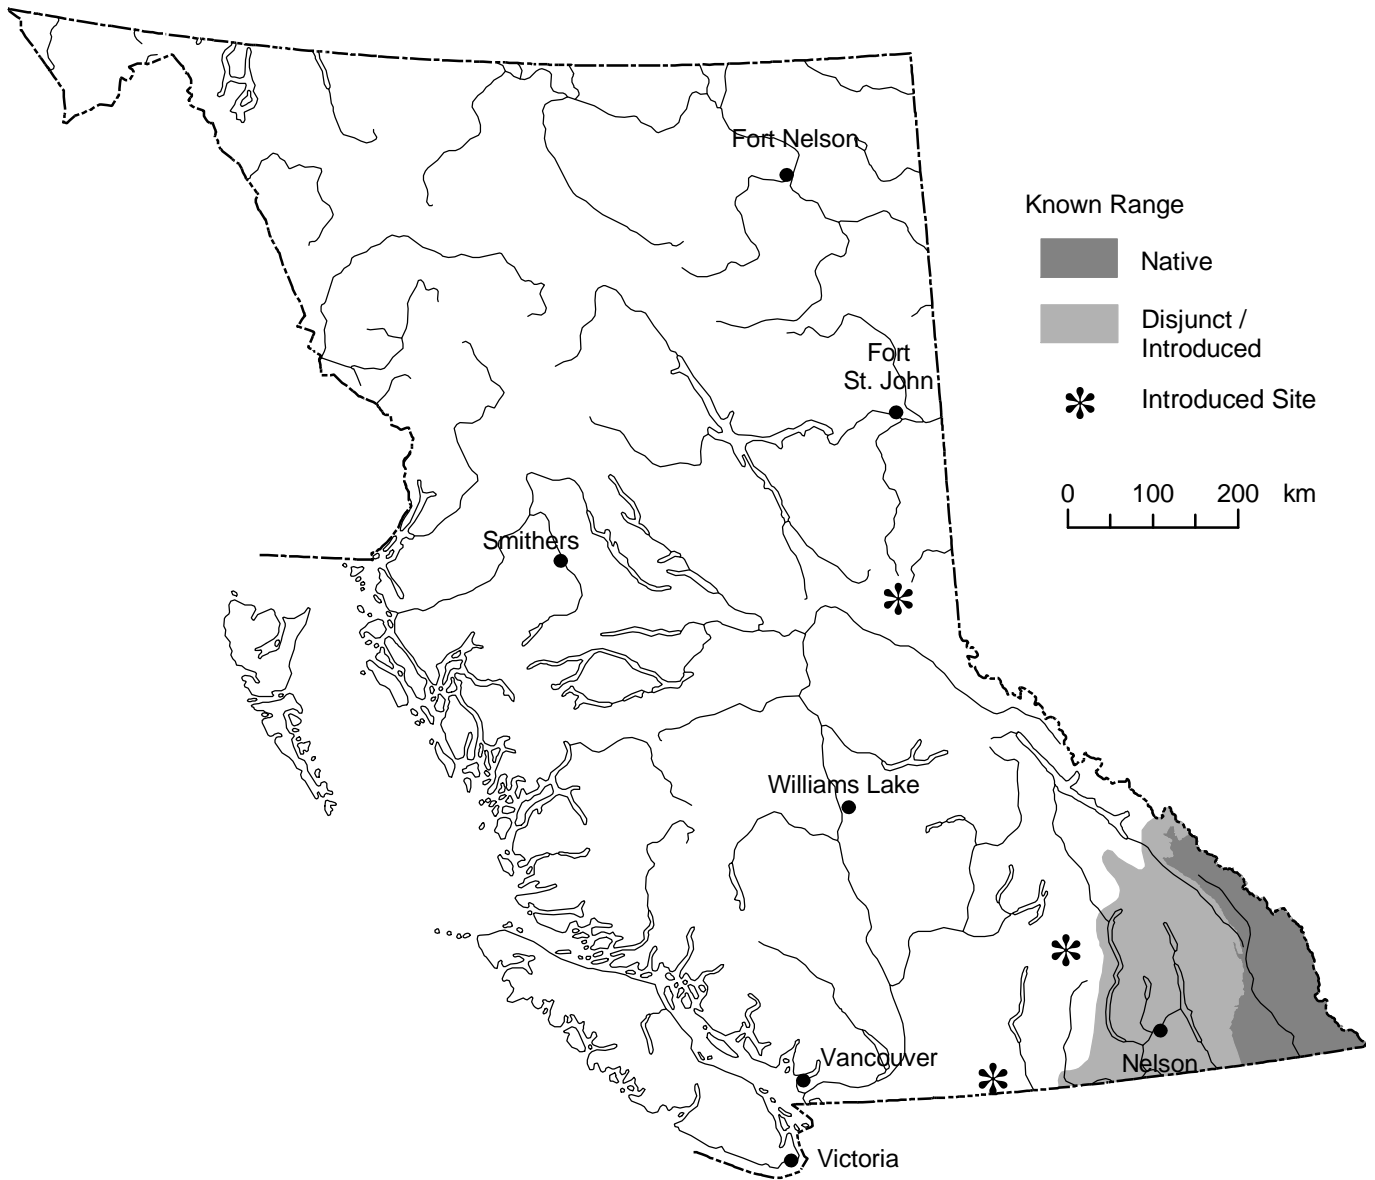

Westslope Cutthroat Trout (*Oncorhynchus clarki lewisi*)

Note: This map is based on current knowledge of species' distribution. Distinct populations also occur in scattered locations through the Southern Interior. This species may or may not occur in all areas indicated.