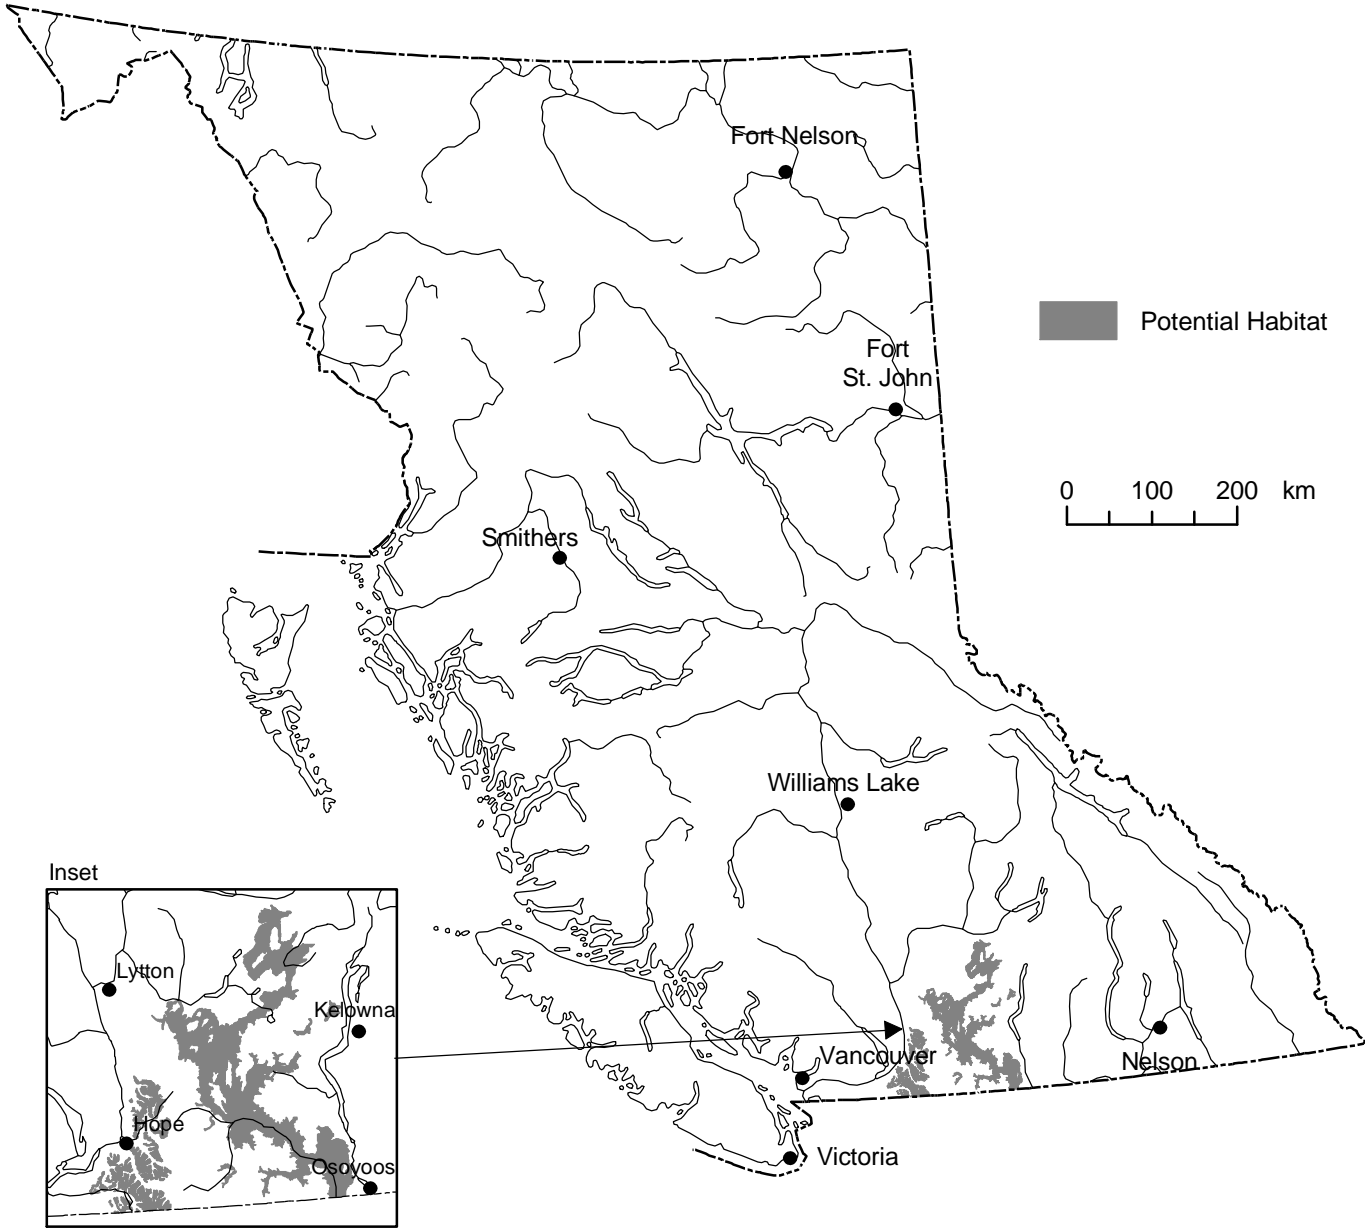

# Sonora Skipper (*Polites sonora*)

Note: This map represents a broad view of the distribution of potential habitat used by this species. The map is based on several ecosystem classifications (Ecoregion, Biogeoclimatic and Broad Ecosystem Inventory) as well as current knowledge of the species' habitat preferences. This species may or may not occur in all areas indicated.