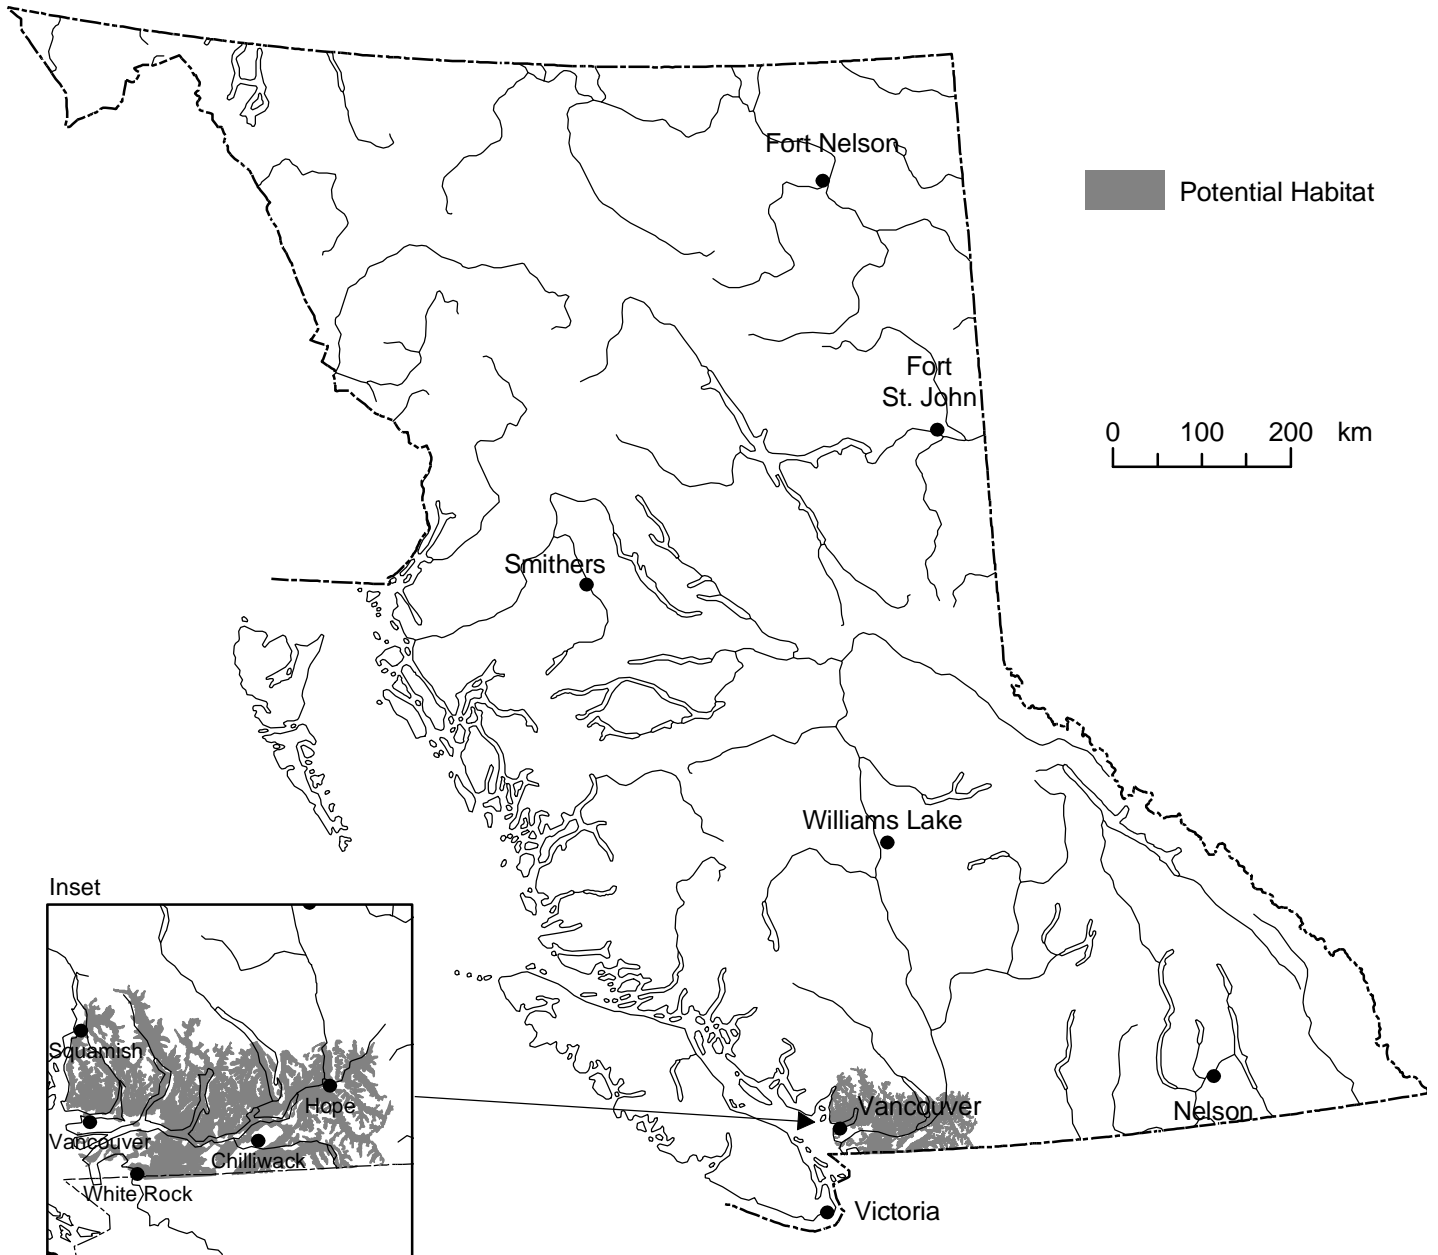

Pacific Water Shrew (*Sorex bendirii*)

Note: This map represents a broad view of the distribution of potential habitat used by this species. The map is based on several ecosystem classifications (Ecoregion, Biogeoclimatic and Broad Ecosystem Inventory) as well as current knowledge of the species' habitat preferences. This species may or may not occur in all areas indicated.