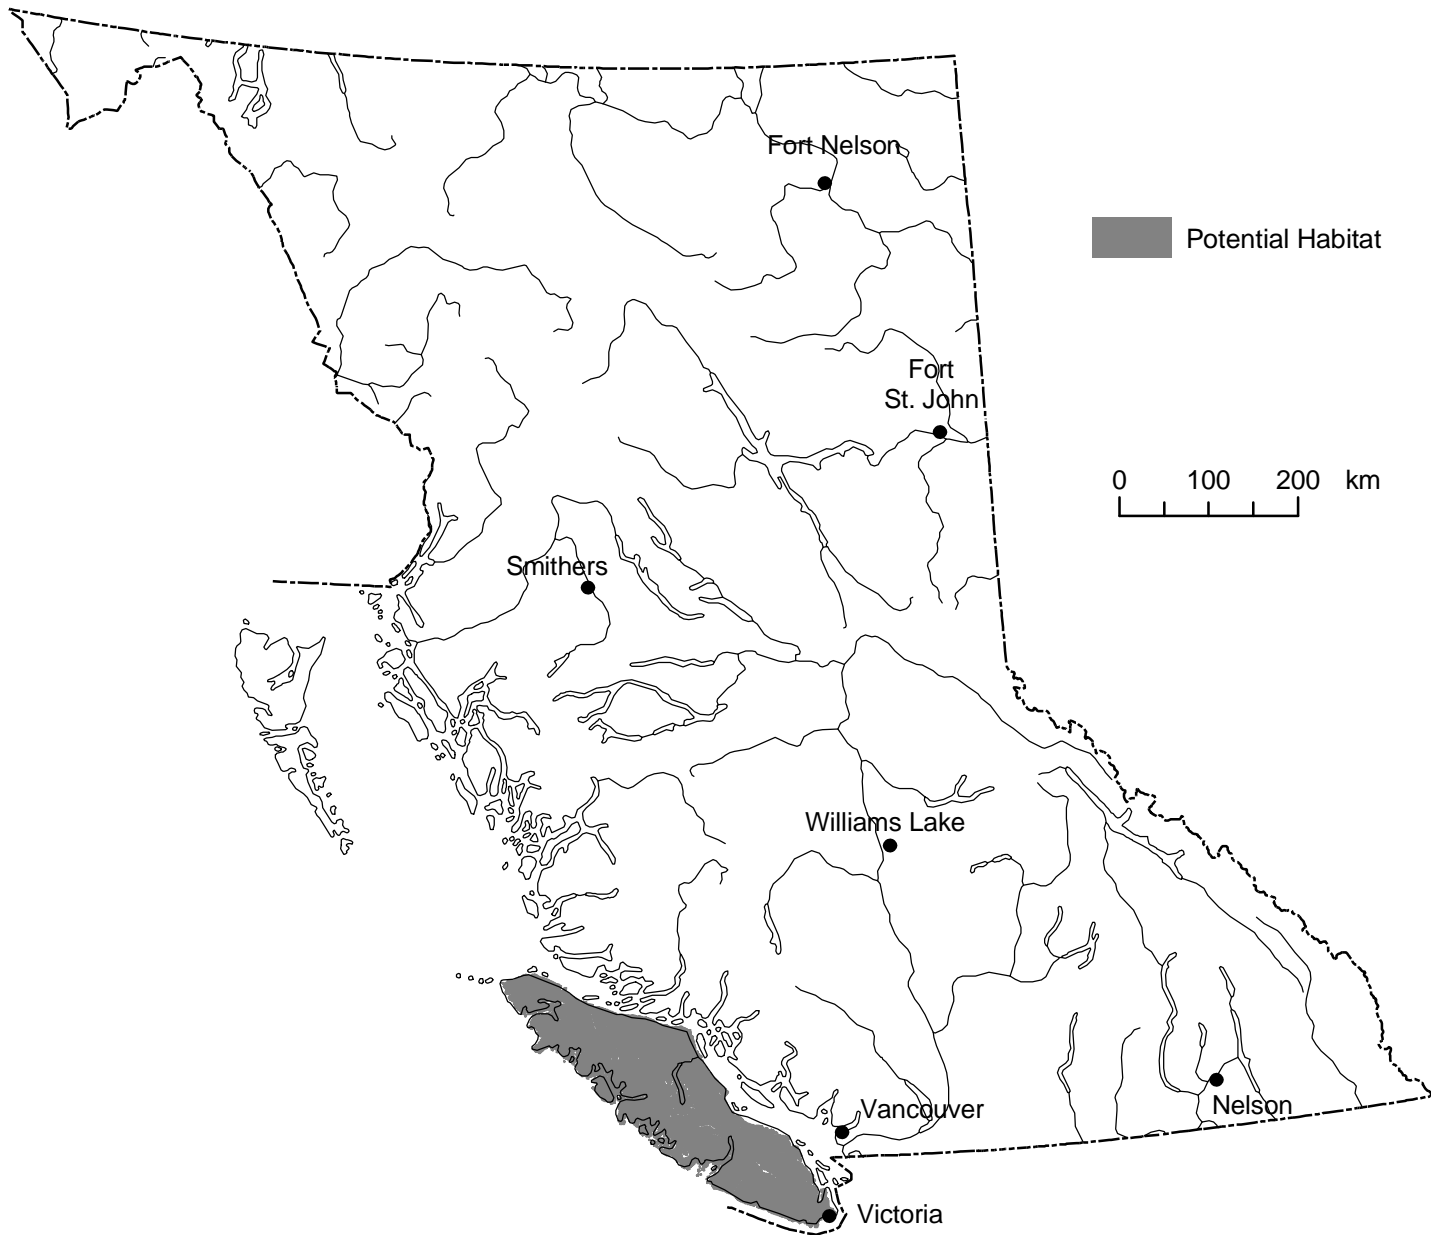

# Common Water Shrew - subspecies *brooksi* (*Sorex palustris brooksi*)

Note: This map represents a broad view of the distribution of potential habitat used by this species. The map is based on several ecosystem classifications (Ecoregion, Biogeoclimatic and Broad Ecosystem Inventory) as well as current knowledge of the species' habitat preferences. This species may or may not occur in all areas indicated.