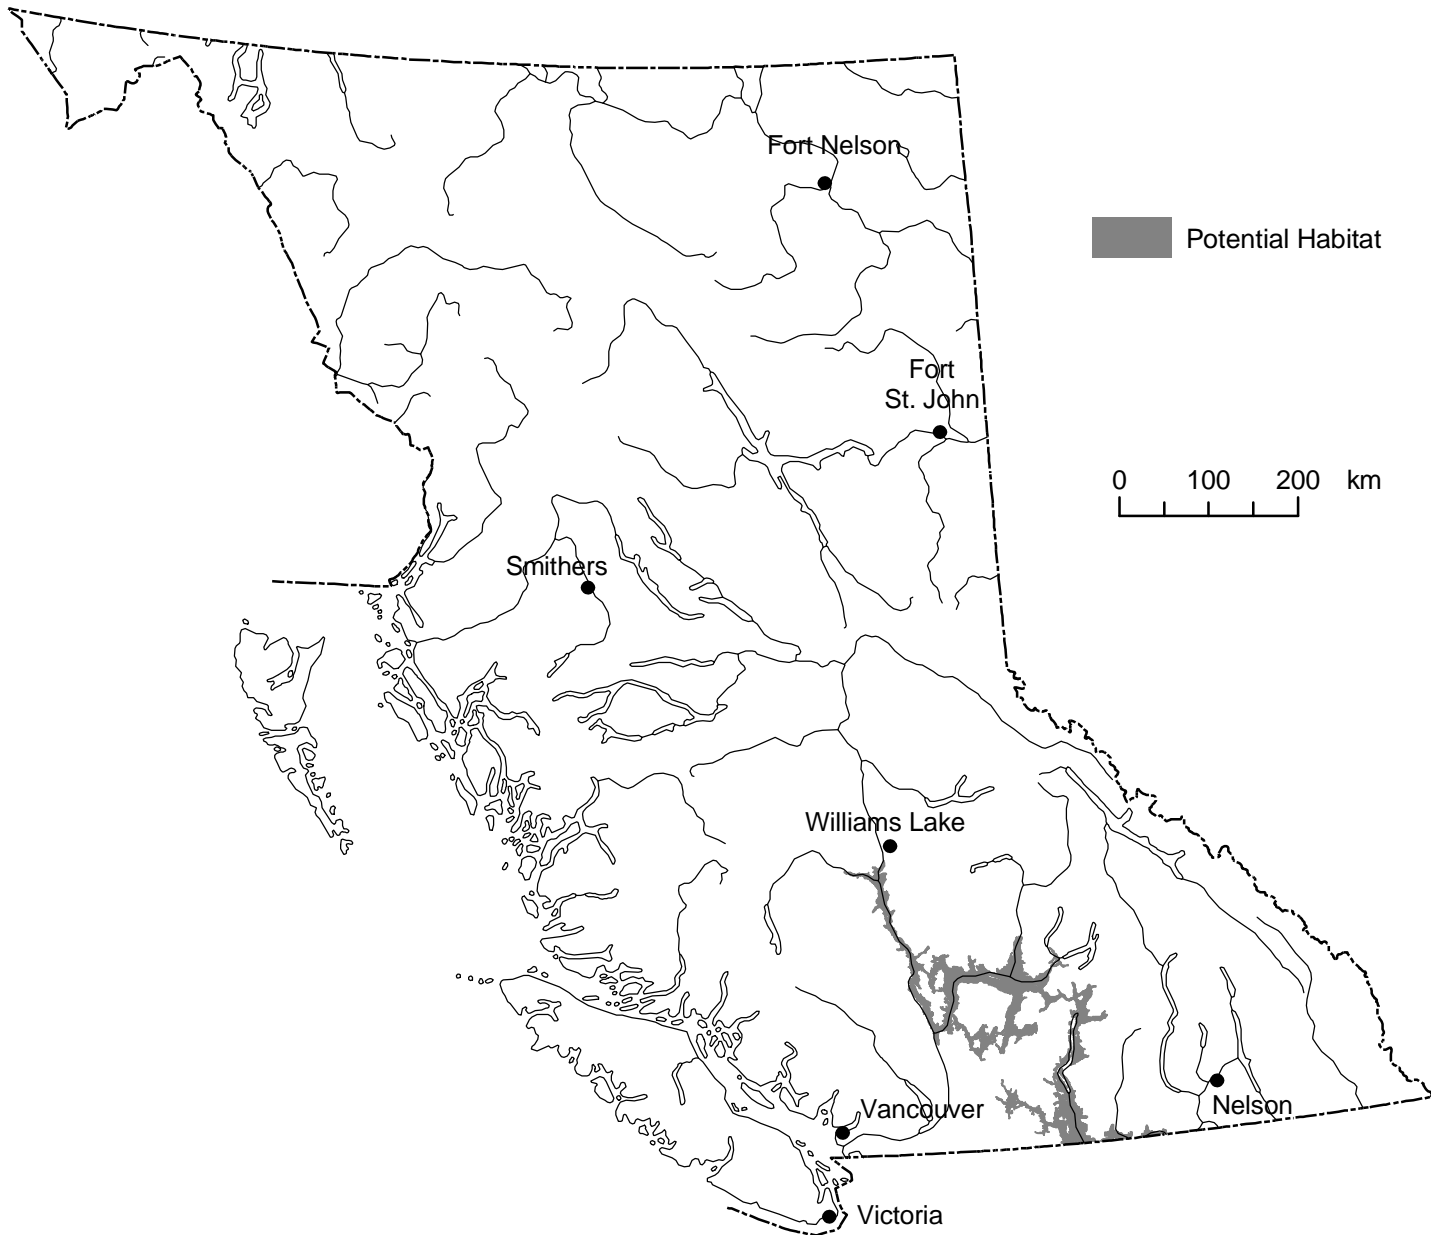

Gopher Snake - subspecies *deserticola* (*Pituophis catenifer deserticola*)

Note: This map represents a broad view of the distribution of potential habitat used by this species. The map is based on several ecosystem classifications (Ecoregion, Biogeoclimatic and Broad Ecosystem Inventory) as well as current knowledge of the species' habitat preferences. This species may or may not occur in all areas indicated.