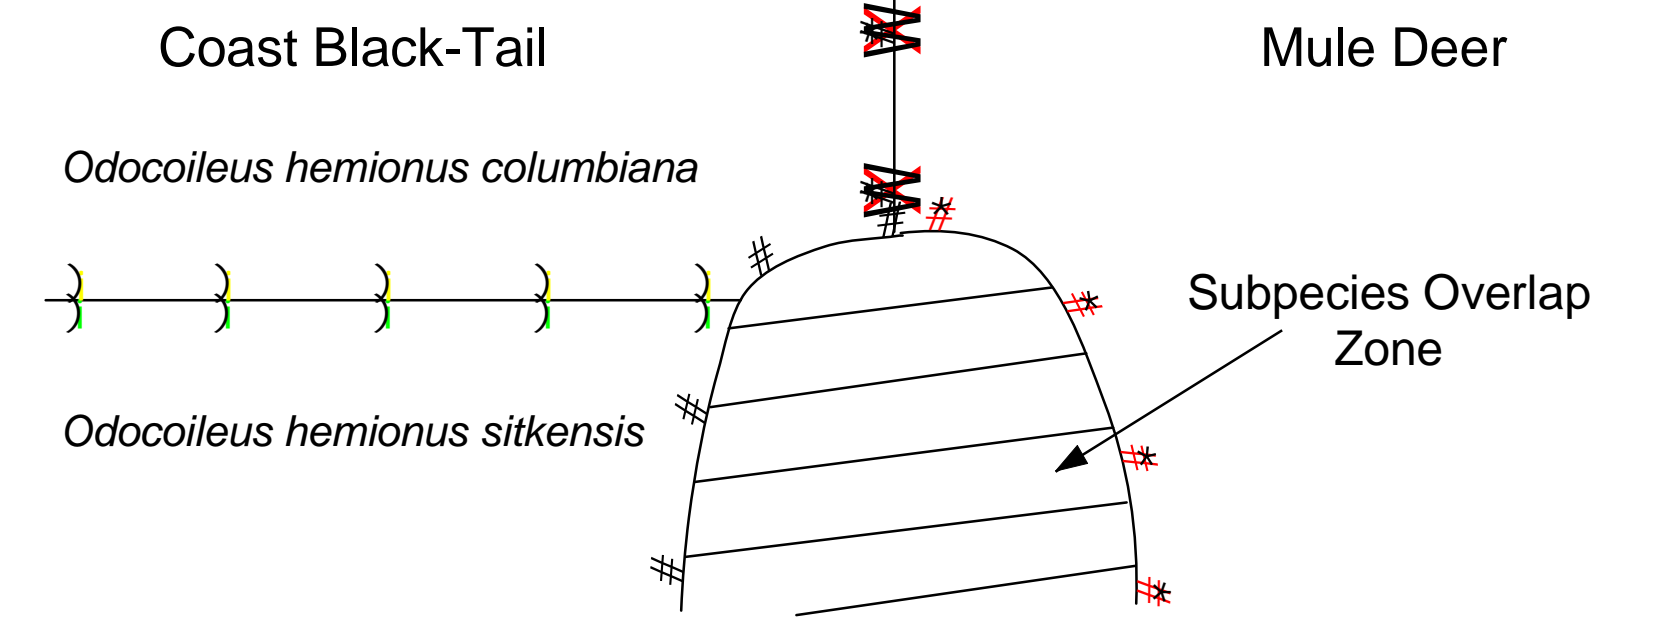

Wildlife Distribution Mapping

Mule Deer

Distribution and Relative Abundance

- FEW (1 Deer Per 2 - 200 Sq Km)
- MODERATE (1 Deer per 0.2 - 2 Sq Km)
- PLENTIFUL (Over 1 Deer per 0.2 Sq Km)

Subspecies Delineation