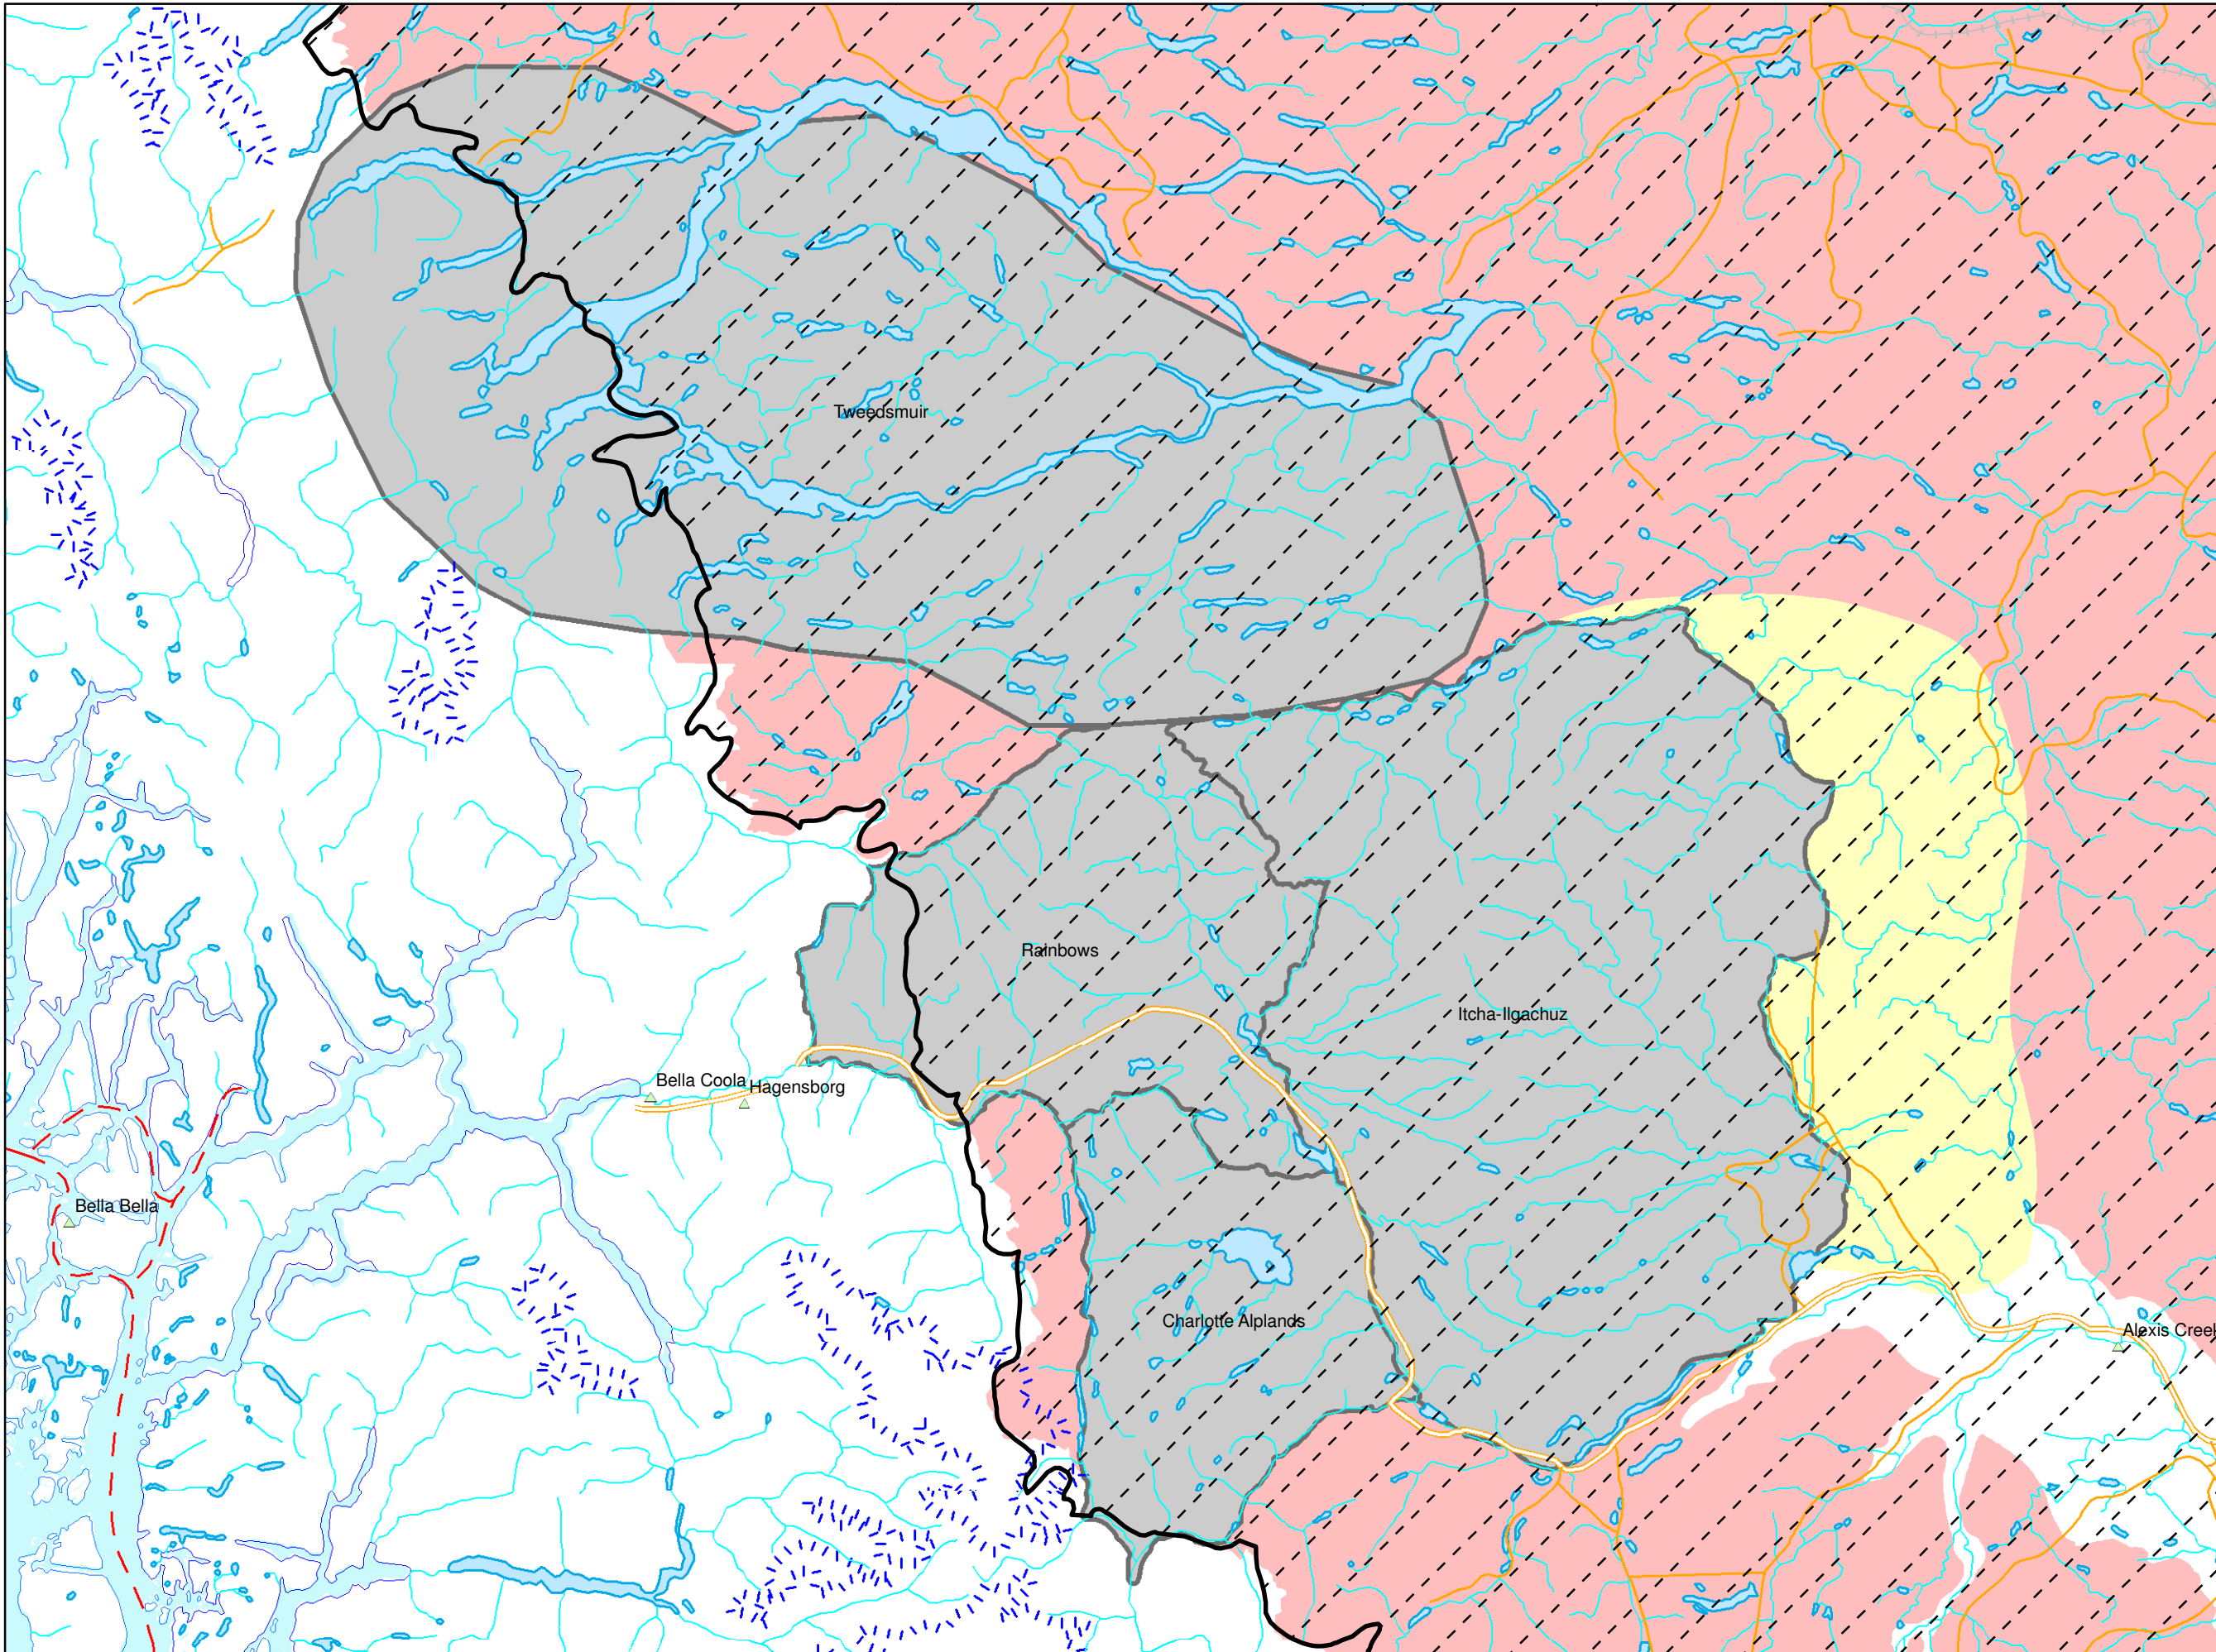

Northern Caribou Herds in the Southern Mountains Northern Ecological Area

Herd Status

- Caribou Herd
- Caribou present at low density
- Extirpated Area
- Southern Mountains Northern Ecological Area

Scale 1:1,000,000

Produced by Regional GeoBC,
Integrated Land Management Bureau,
Williams Lake, British Columbia
May 5, 2009

Projection is UTM Zone 10, NAD 83

Project #wl_08_0207_northern_caribou
Historic Project #p9805038