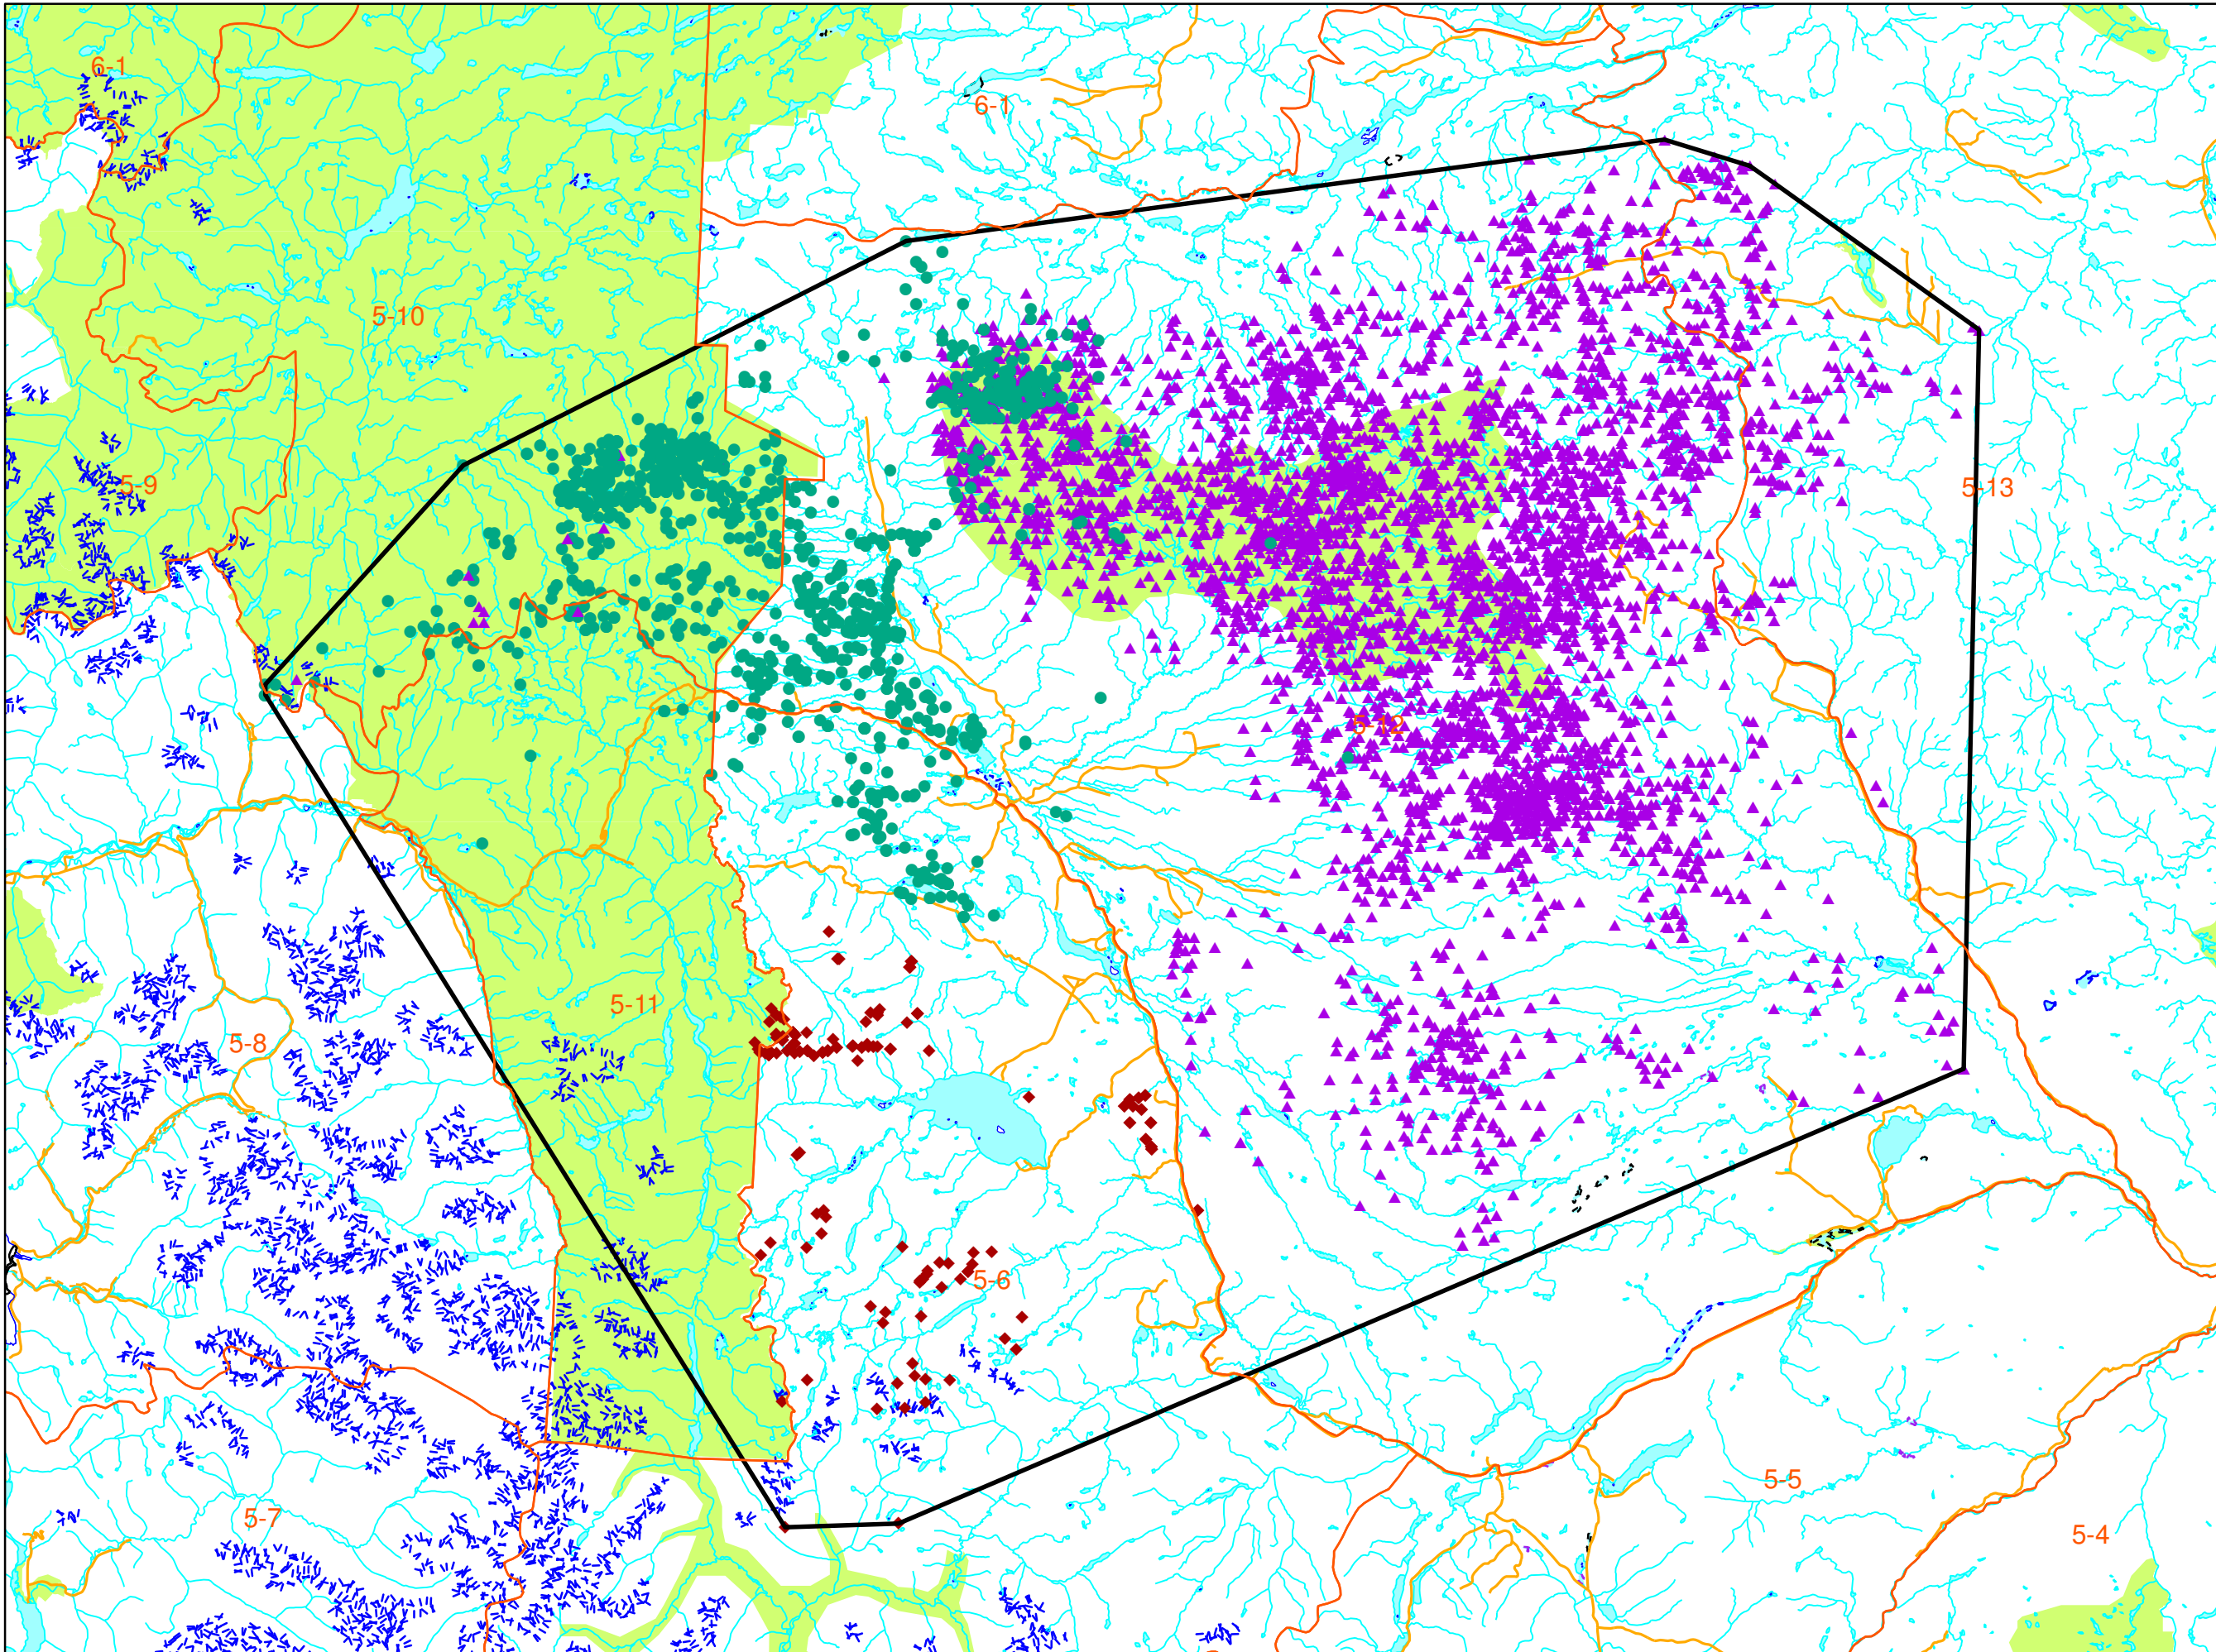

Wildlife Management Units in the Northern Caribou Area

- Itcha-Ilgachuz Caribou Habitat Area
- Wildlife Management Units
- Caribou Herd Telemetry**
 - Charlotte Alplands Herd
 - Itcha-Ilgachuz Mtns. Herd
 - Rainbow Mtns. Herd
- Parks and Protected Areas

Scale 1:600,000
0 5 10 20
Kilometers

Produced by Regional GeoBC,
Integrated Land Management Bureau,
Williams Lake, British Columbia
May 5, 2009

Projection is UTM Zone 10, NAD 83

Project #wl_08_0207_northern_caribou
Historic Project #p9805038