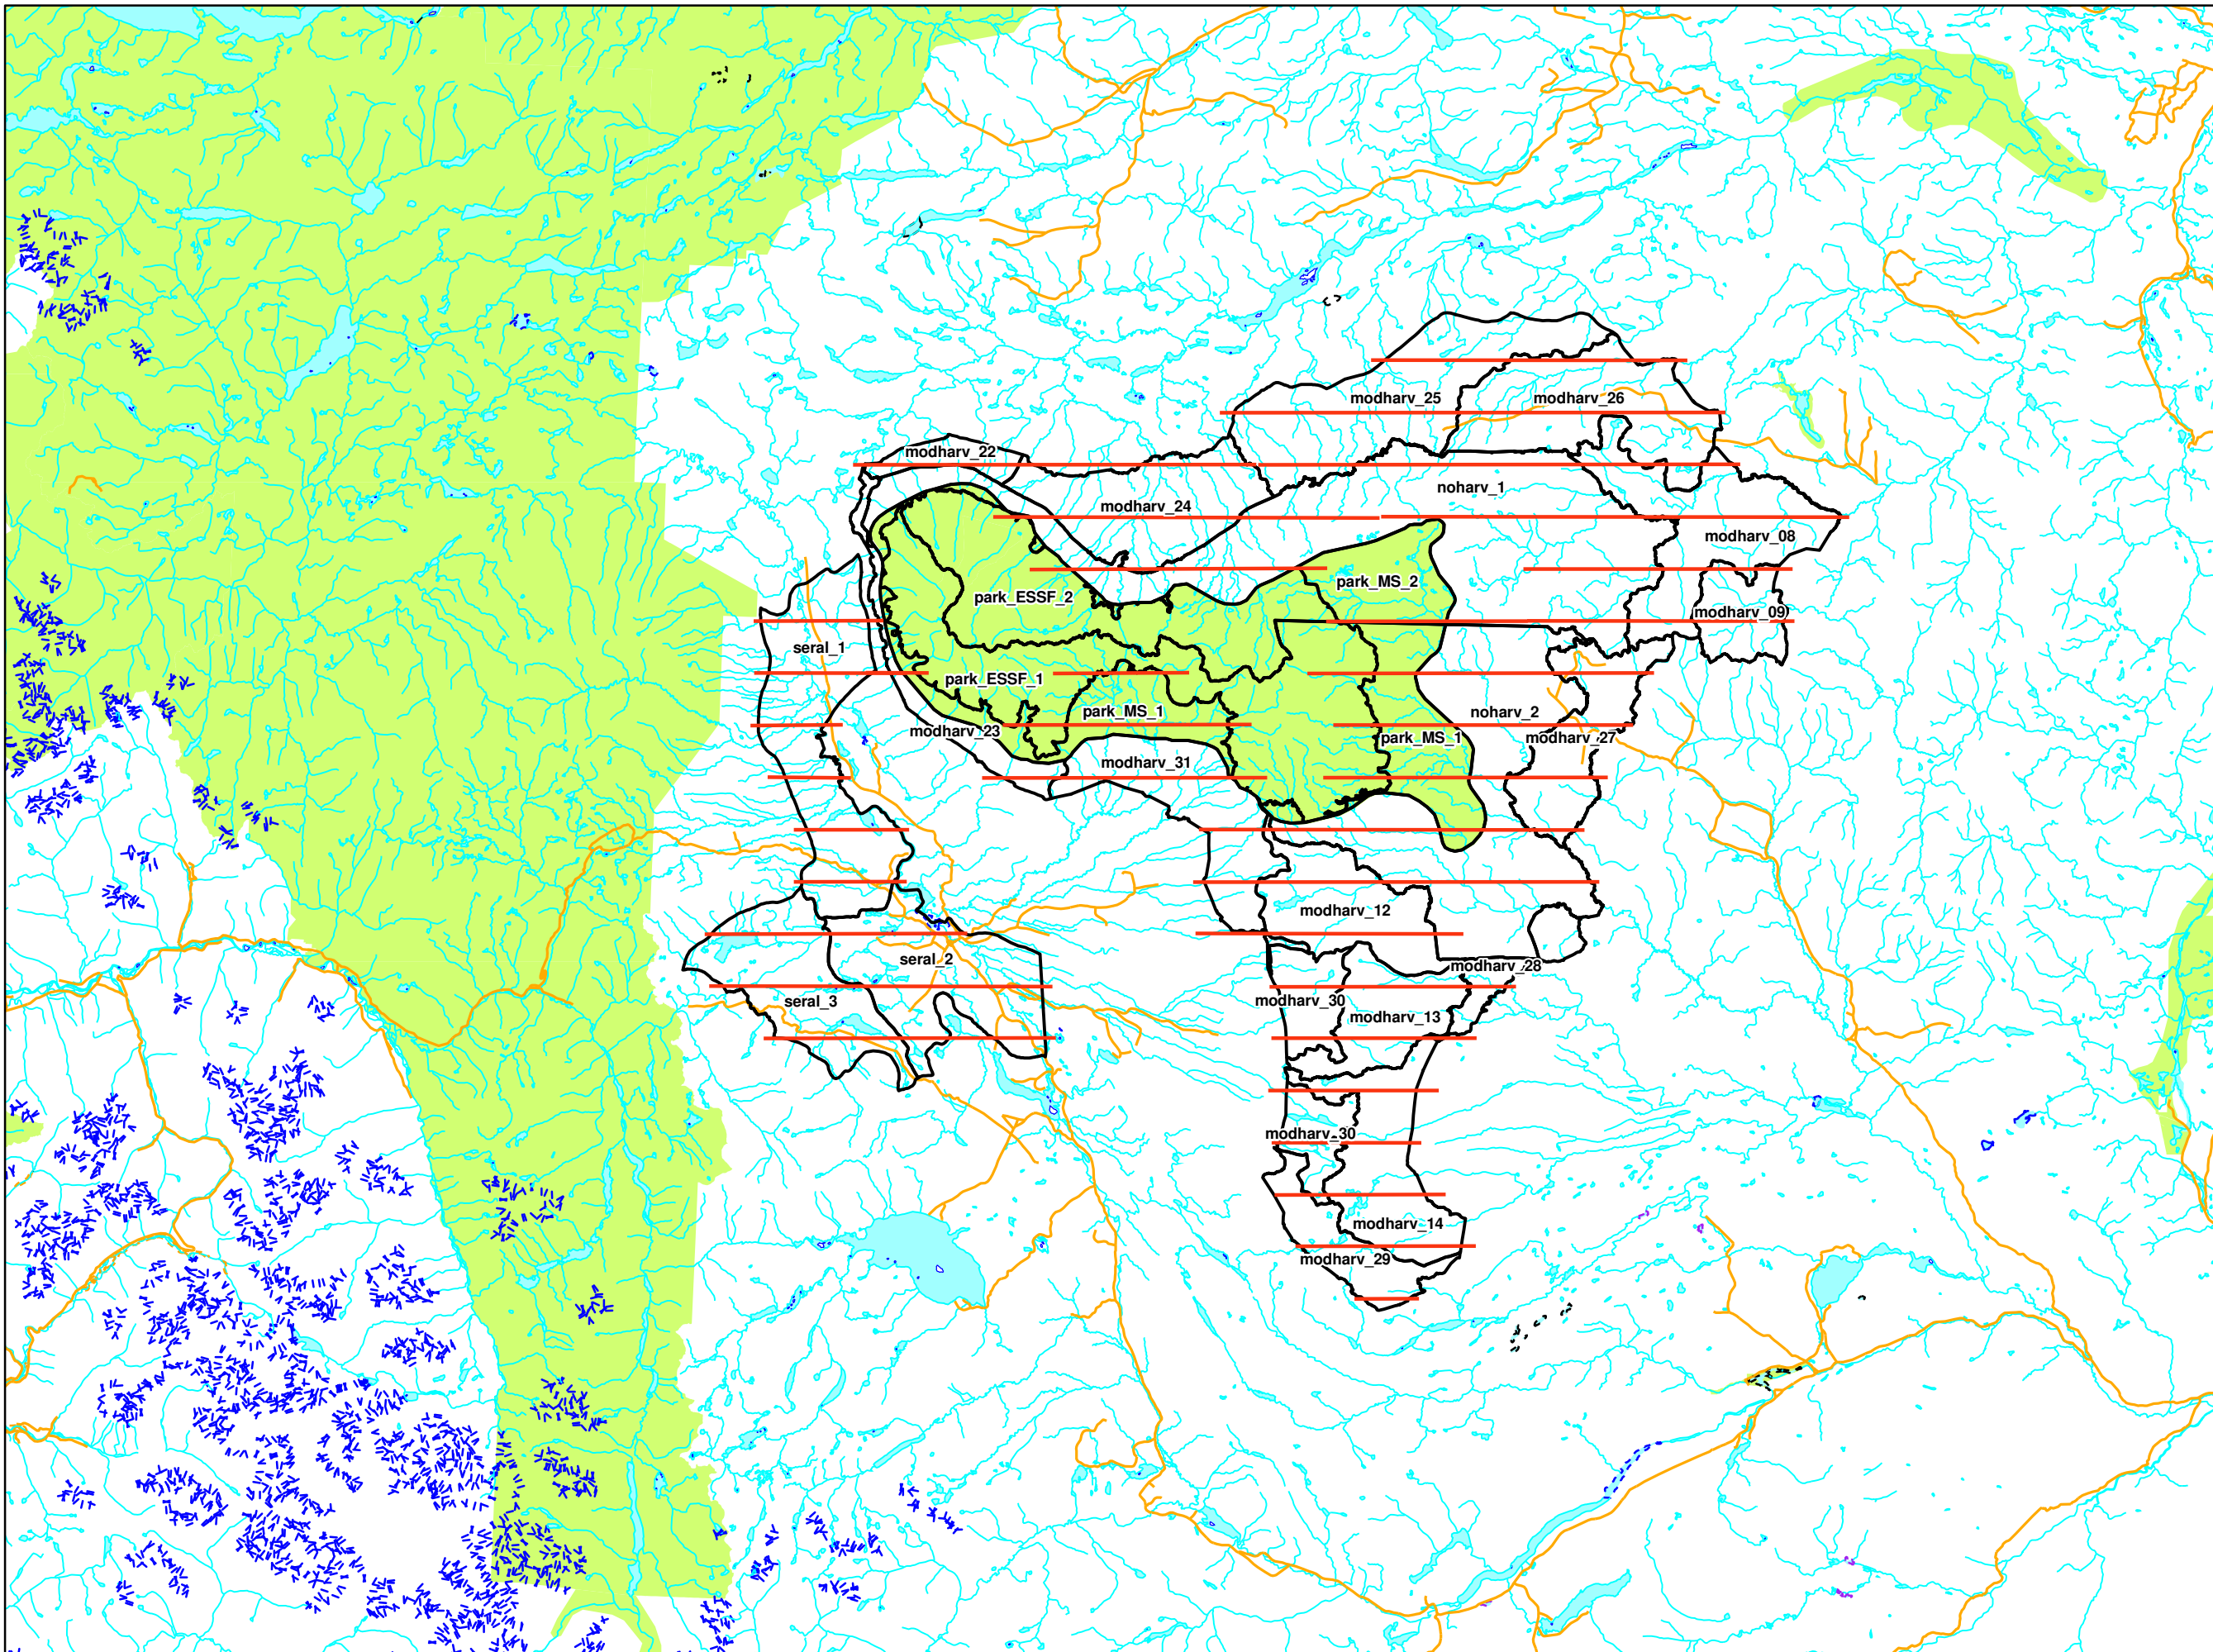

Itcha-Ilgachuz Caribou Habitat
Area 2008 Summer
Mountain Pine Beetle
Aerial Photography Transects

- Air Photo Transects
- Northern Caribou Subunits
- Road (Non-Forest Service)
- Parks and Protected Areas

Produced by Regional GeoBC
Integrated Land Management Bureau,
Williams Lake, British Columbia
May 5, 2009

Projection is UTM Zone 10, NAD 83

Project #wl_08_0207_northern_caribou
Historic Project #p9805038