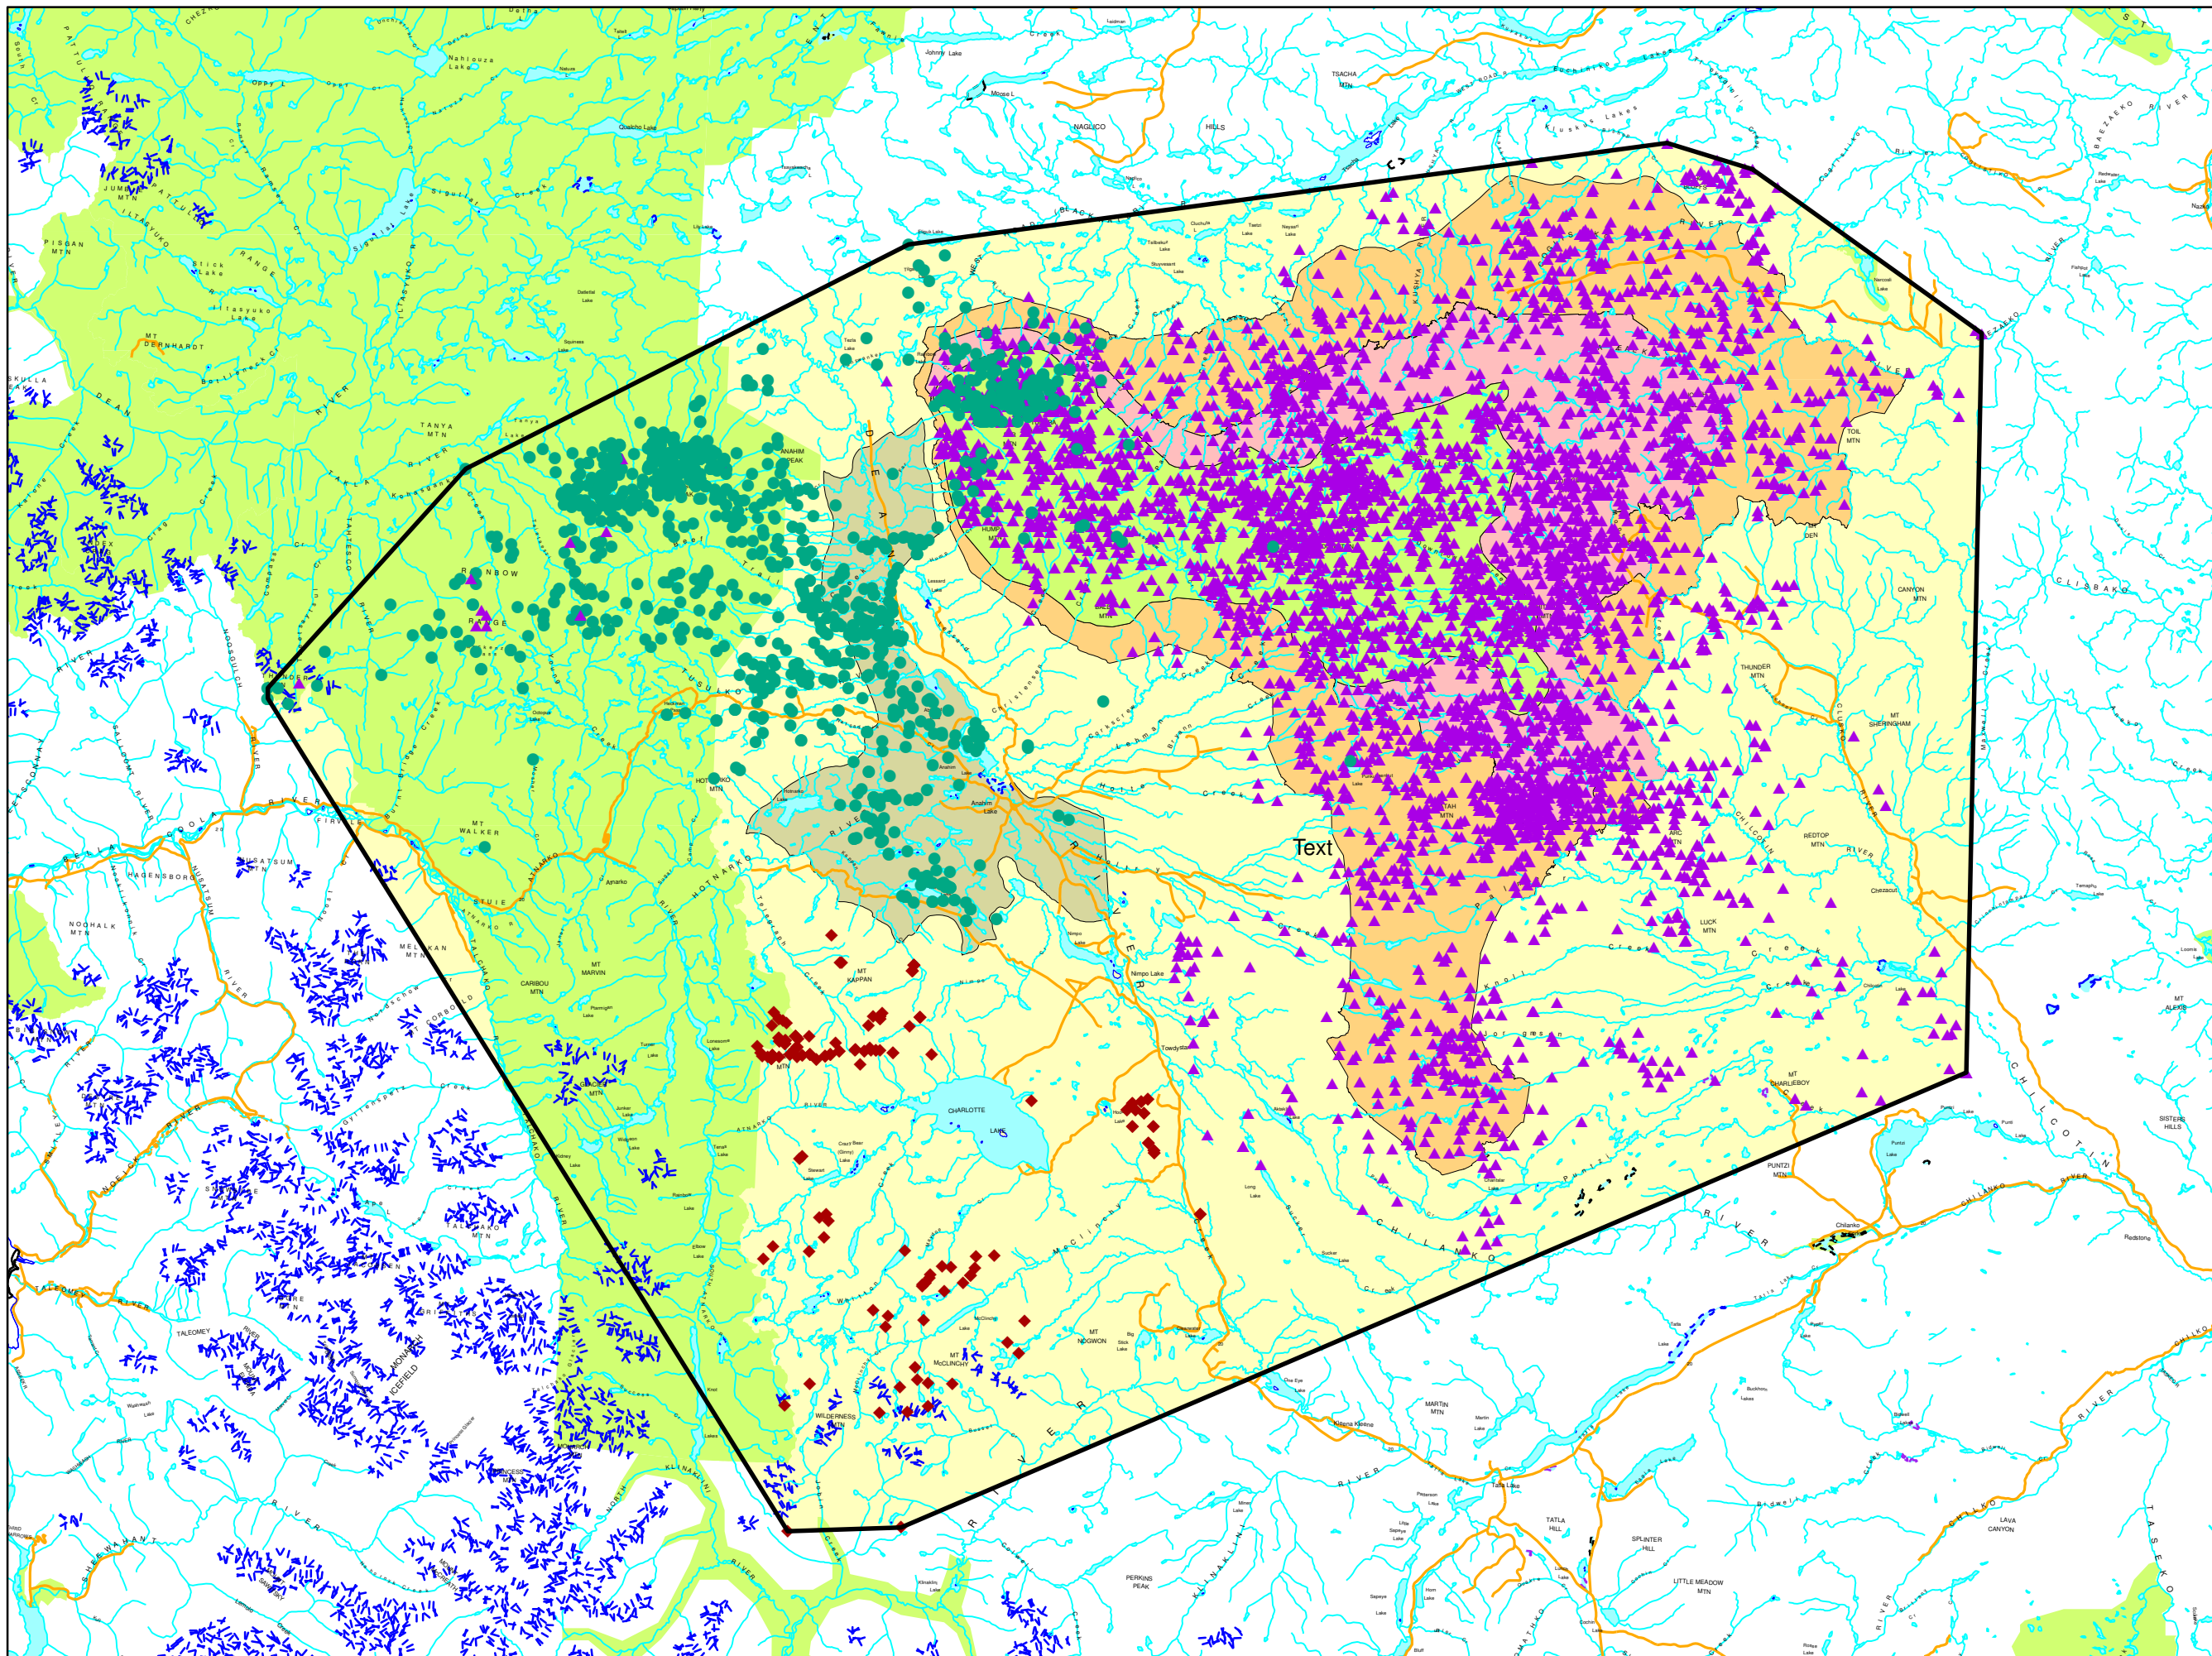

Management Approaches Within the Itcha-Ilgachuz Caribou Habitat Area

Itcha-Ilgachuz Caribou Habitat Area

Caribou Herd Telemetry

- Charlotte Alplands Herd
- Itcha-Ilgachuz Mtns. Herd
- Rainbow Mtns. Herd

- No Harvest
- Modified Harvest
- Natural Seral Distribution Area
- Protected Area
- Conventional Harvest

Scale 1:600,000

Produced by Regional GeoBC
Integrated Land Management Bureau,
Williams Lake, British Columbia
May 5, 2009

Projection is UTM Zone 10, NAD 83

Project #wl_08_0207_northern_caribou
Historic Project #p9805038