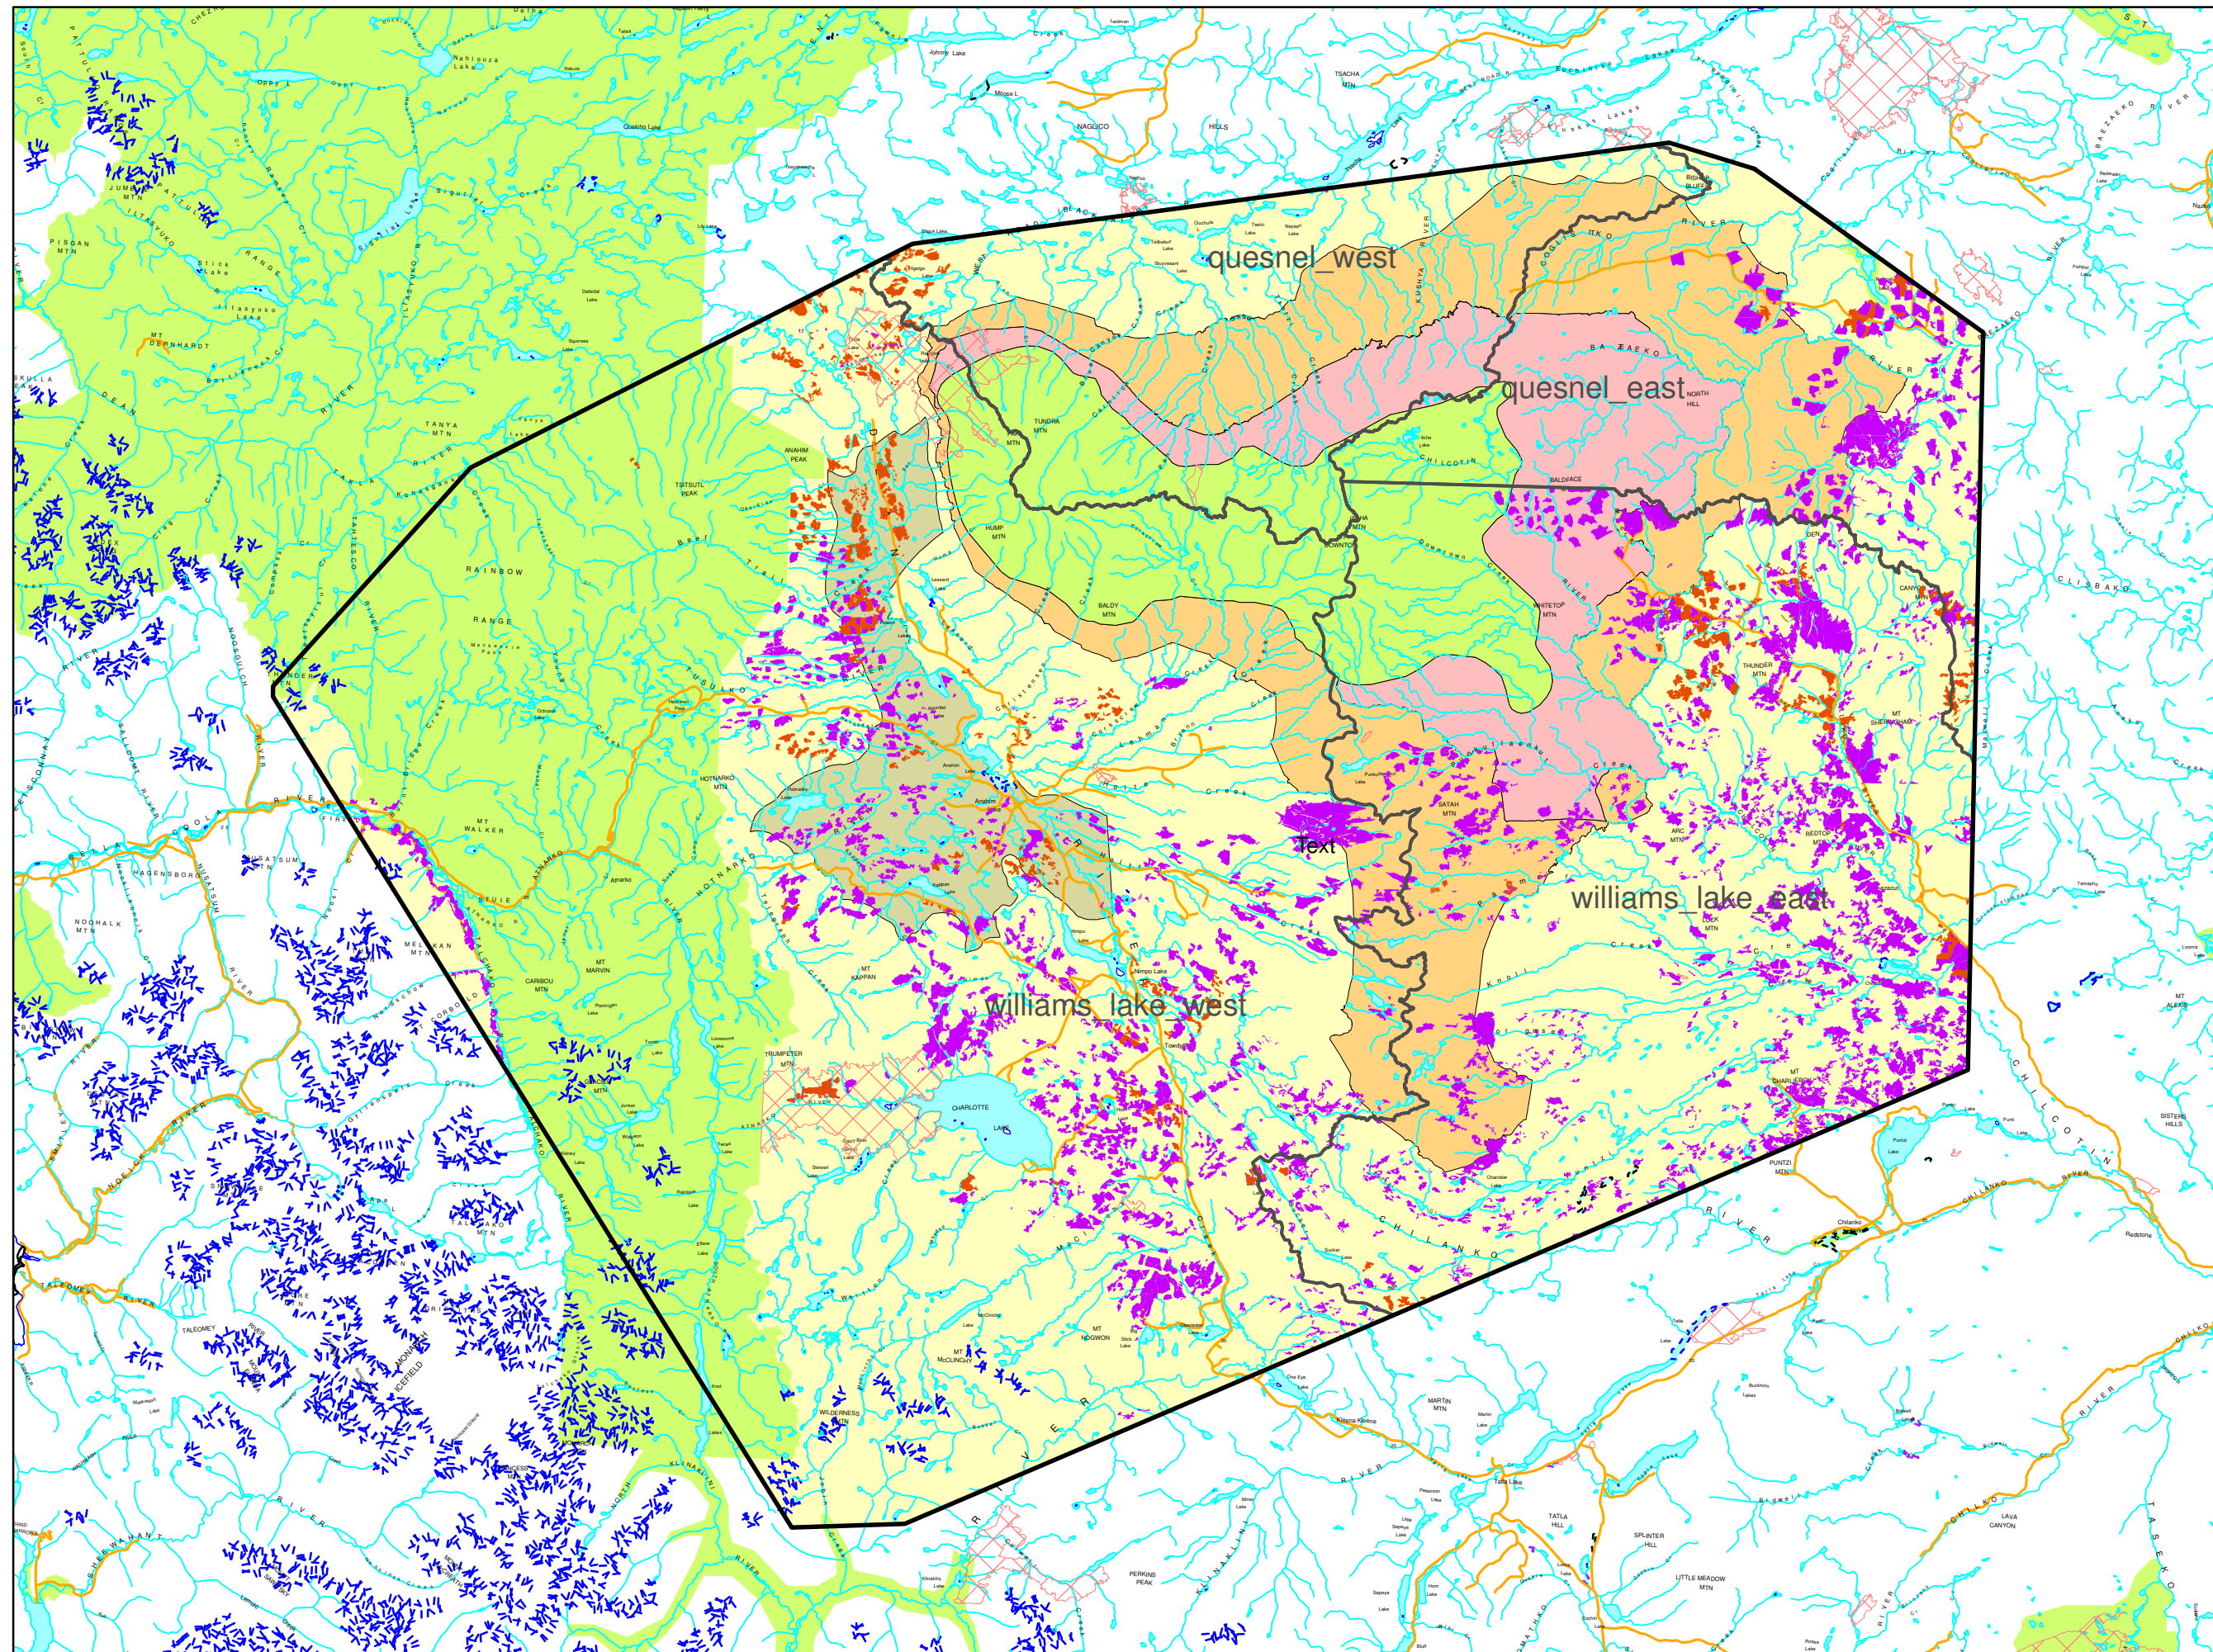

Timber Harvested up to 2008 within the Itcha-Ilgachuz Caribou Habitat Area

- Itcha-Ilgachuz Caribou Habitat Area
- Caribou Quadrant Boundary
- Timber Harvest Era**
 - pre 2002
 - post 2002
- Fires - 1997 to 2008
- No Harvest
- Modified Harvest
- Natural Seral Distribution Area
- Protected Area
- Conventional Harvest Area

Scale 1:600,000

Produced by Regional GeoBC
Integrated Land Management Bureau,
Williams Lake, British Columbia
May 5, 2009

Projection is UTM Zone 10, NAD 83

Project #wl_08_0207_northern_caribou
Historic Project #p9805038