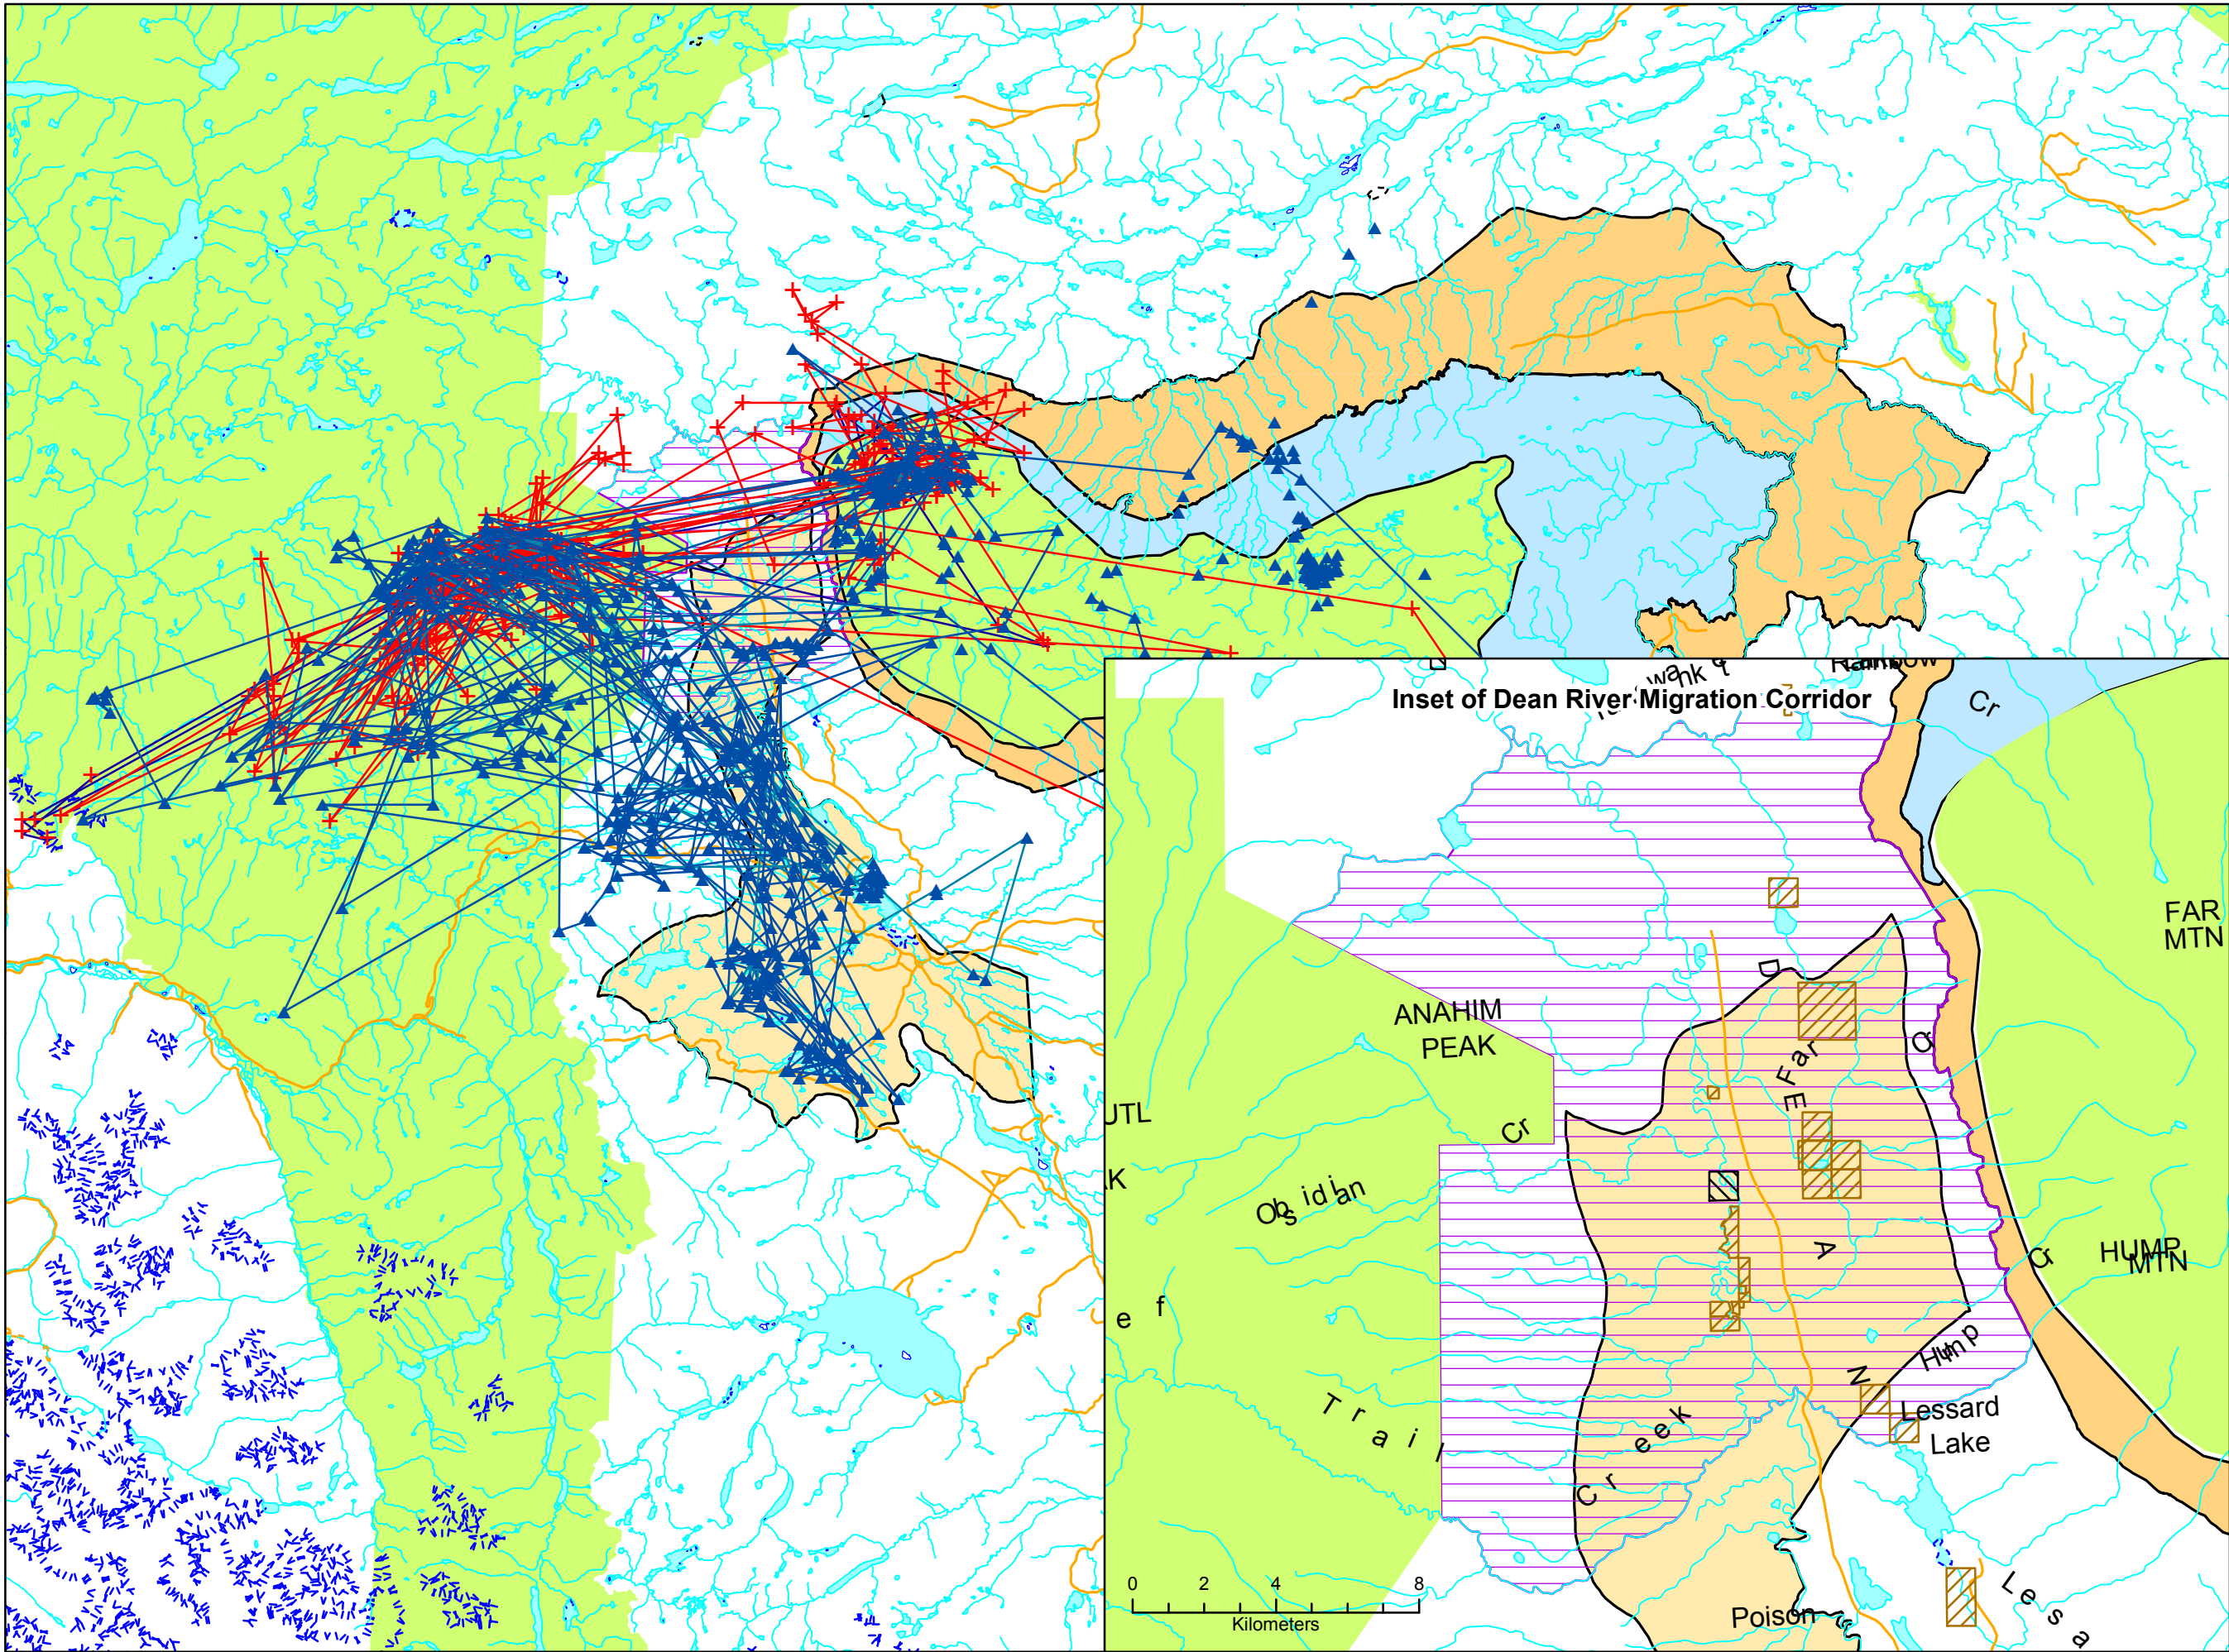

Movement Patterns of the Rainbow Caribou Herd

- Caribou Habitat Management Zones**
- Itcha-Ilgachuz no harvest
 - Itcha-Ilgachuz modified harvest
 - Rainbow Serai
- Dean River Migration Corridor
- Parks and Protected Areas
- Indian Reserve
 - Private Land
- Road (Non-Forest Service)
- ▲ 1990's telemetry data
- + 1980's telemetry data

Produced by Regional GeoBC
Integrated Land Management Bureau,
Williams Lake, British Columbia
May 5, 2009

Projection is UTM Zone 10, NAD 83

Project #wl_08_0207_northern_caribou
Historic Project #p9805038