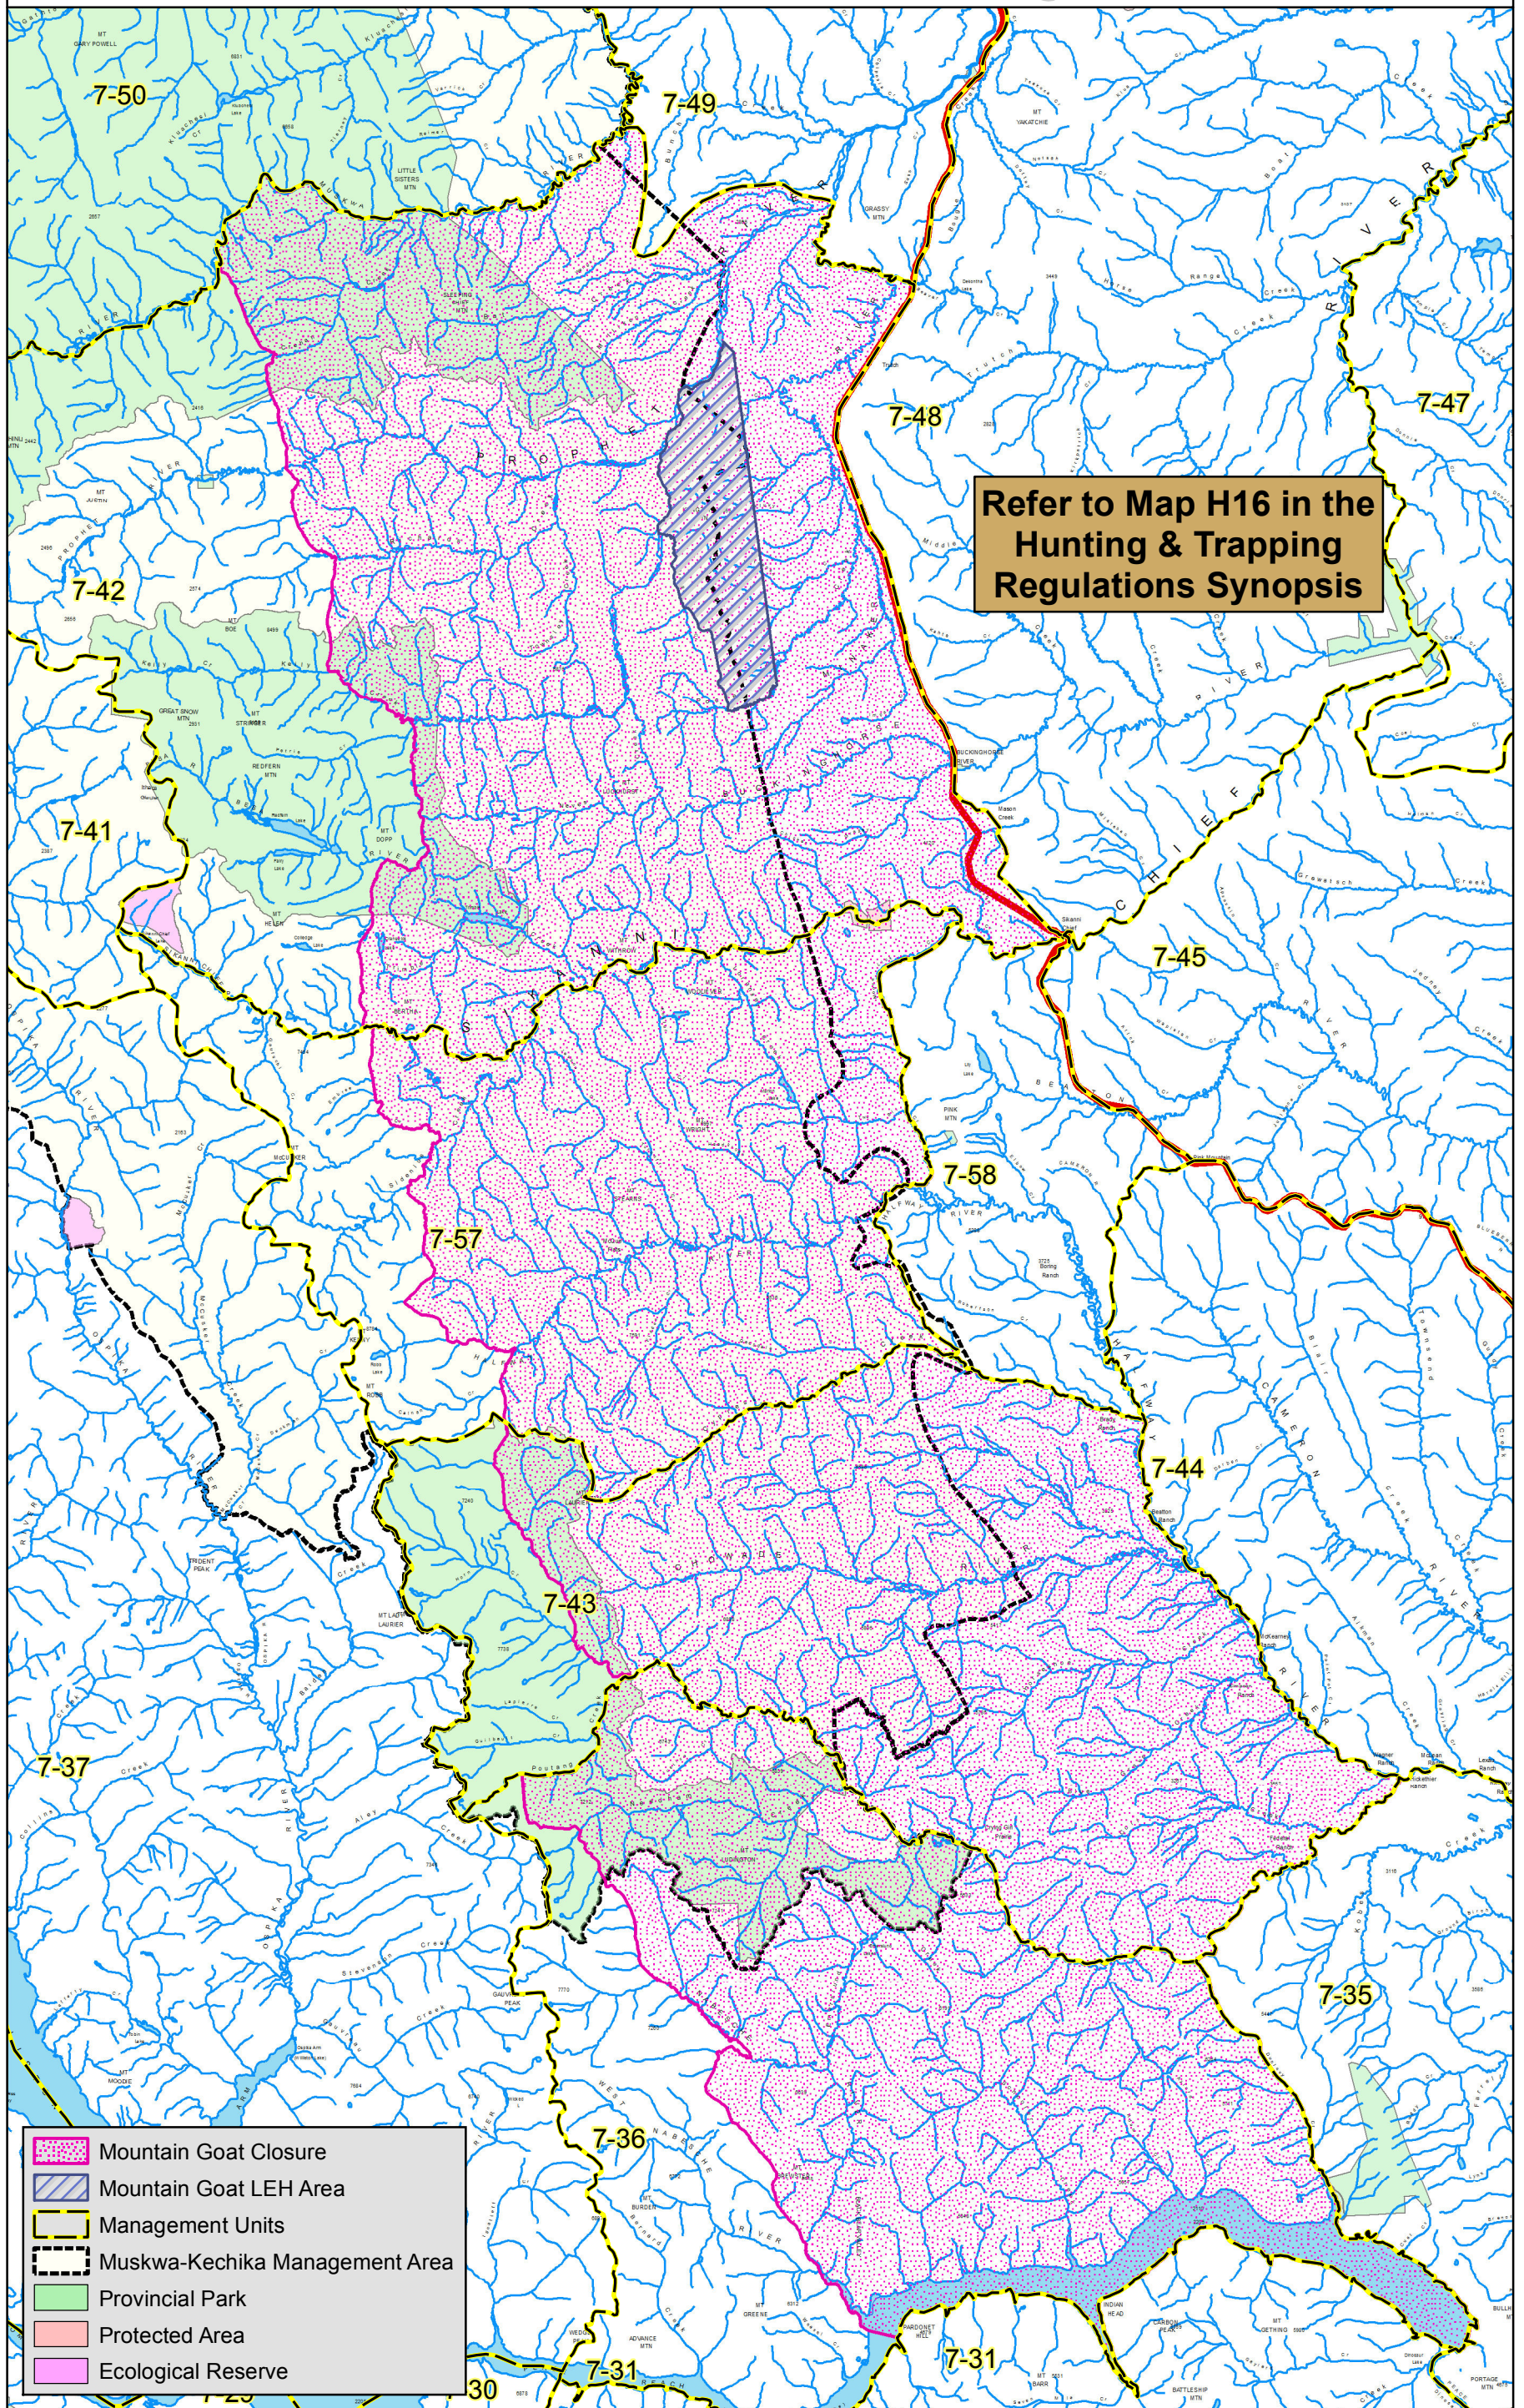

Mountain Goat Closure Areas - Region 7B

Refer to Map H16 in the
Hunting & Trapping
Regulations Synopsis

- Mountain Goat Closure
- Mountain Goat LEH Area
- Management Units
- Muskwa-Kechika Management Area
- Provincial Park
- Protected Area
- Ecological Reserve