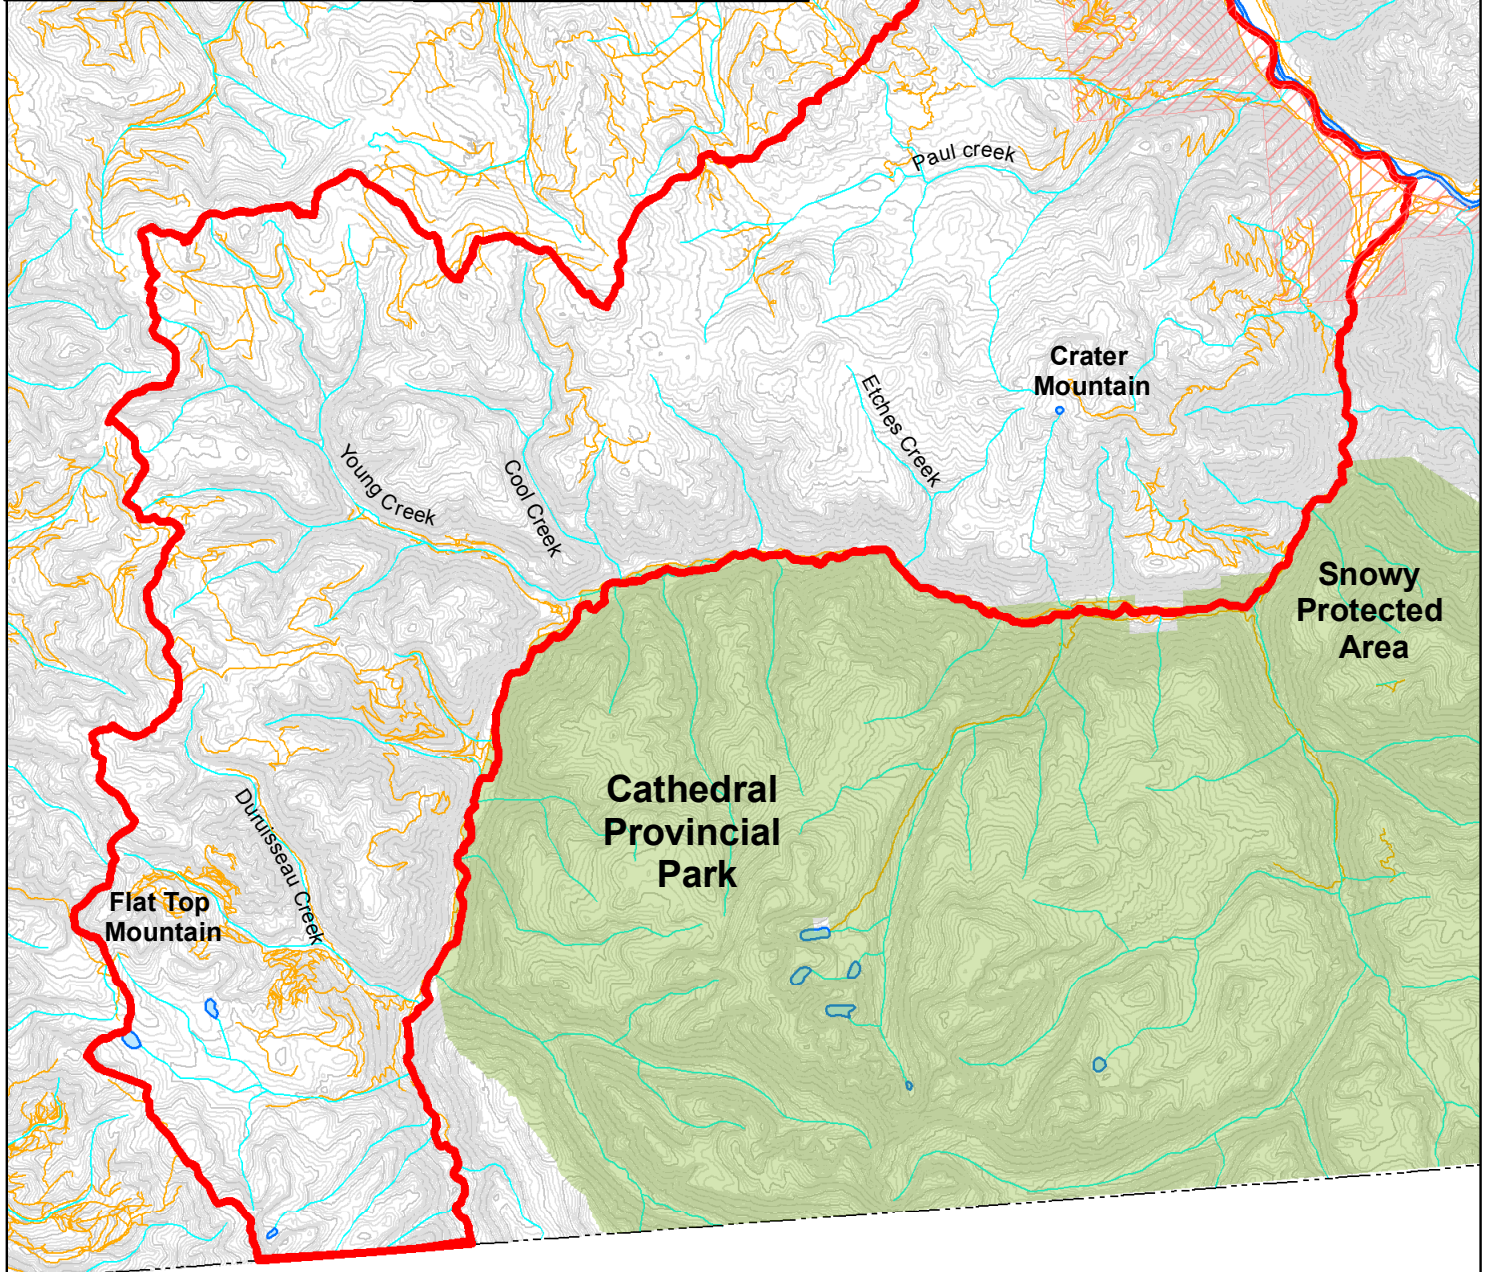

These maps represent LEH zone boundaries only. For other boundary information including, but not limited to, species closed areas, management unit boundaries, no hunting/shooting areas and motor vehicle restricted areas, refer to the appropriate regulations.

Road data is not up to date and roads depicted may not exist. New roads from 2007 onwards are not shown on map.

-  Indian Reserves
-  LEH Zone Boundary

**Ashnola - Bighorn Sheep
LEH Zone A of MU 8-03**