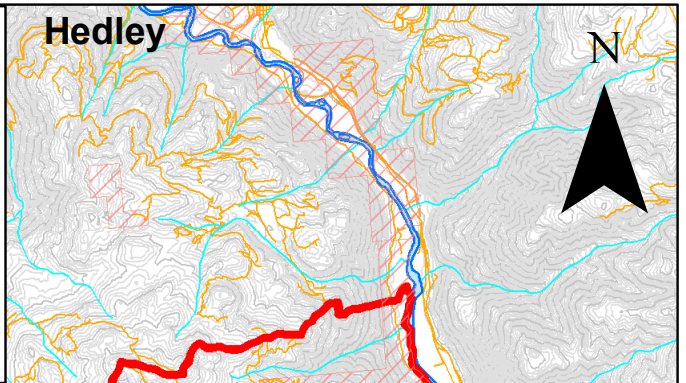

These maps represent LEH zone boundaries only. For other boundary information including, but not limited to, species closed areas, management unit boundaries, no hunting/shooting areas and motor vehicle restricted areas, refer to the appropriate regulations.

Road data is not up to date and roads depicted may not exist. New roads from 2007 onwards are not shown on map.

-  Indian Reserves
-  LEH Zone Boundary

**Ashnola - Bighorn Sheep
LEH Zone A of MU 8-03**