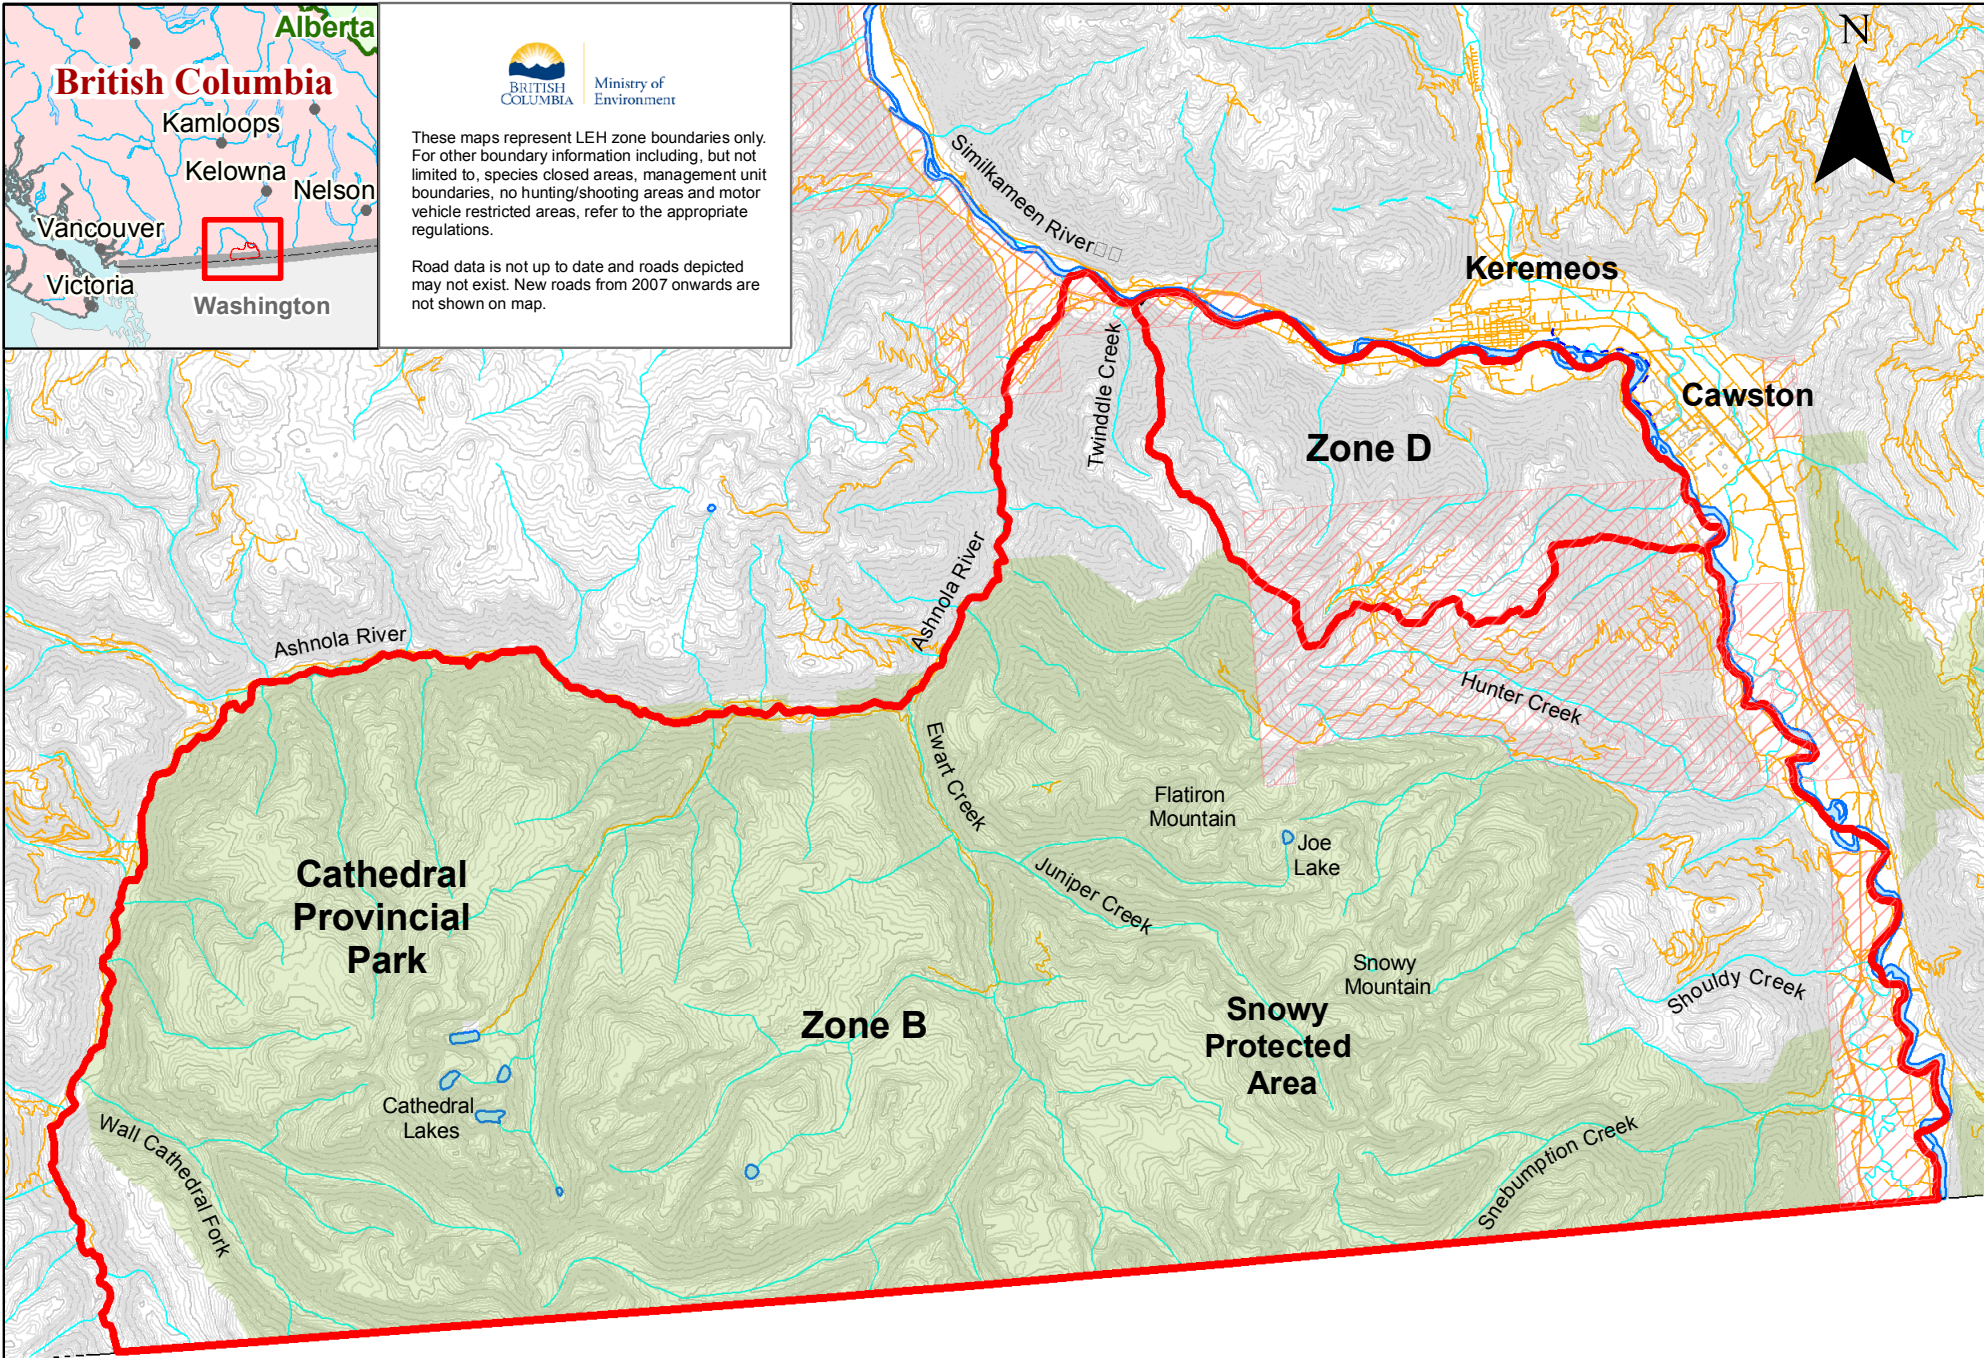

These maps represent LEH zone boundaries only. For other boundary information including, but not limited to, species closed areas, management unit boundaries, no hunting/shooting areas and motor vehicle restricted areas, refer to the appropriate regulations.

Road data is not up to date and roads depicted may not exist. New roads from 2007 onwards are not shown on map.

**Ashnola - Bighorn Sheep
LEH Zone B & D of MU 8-03**