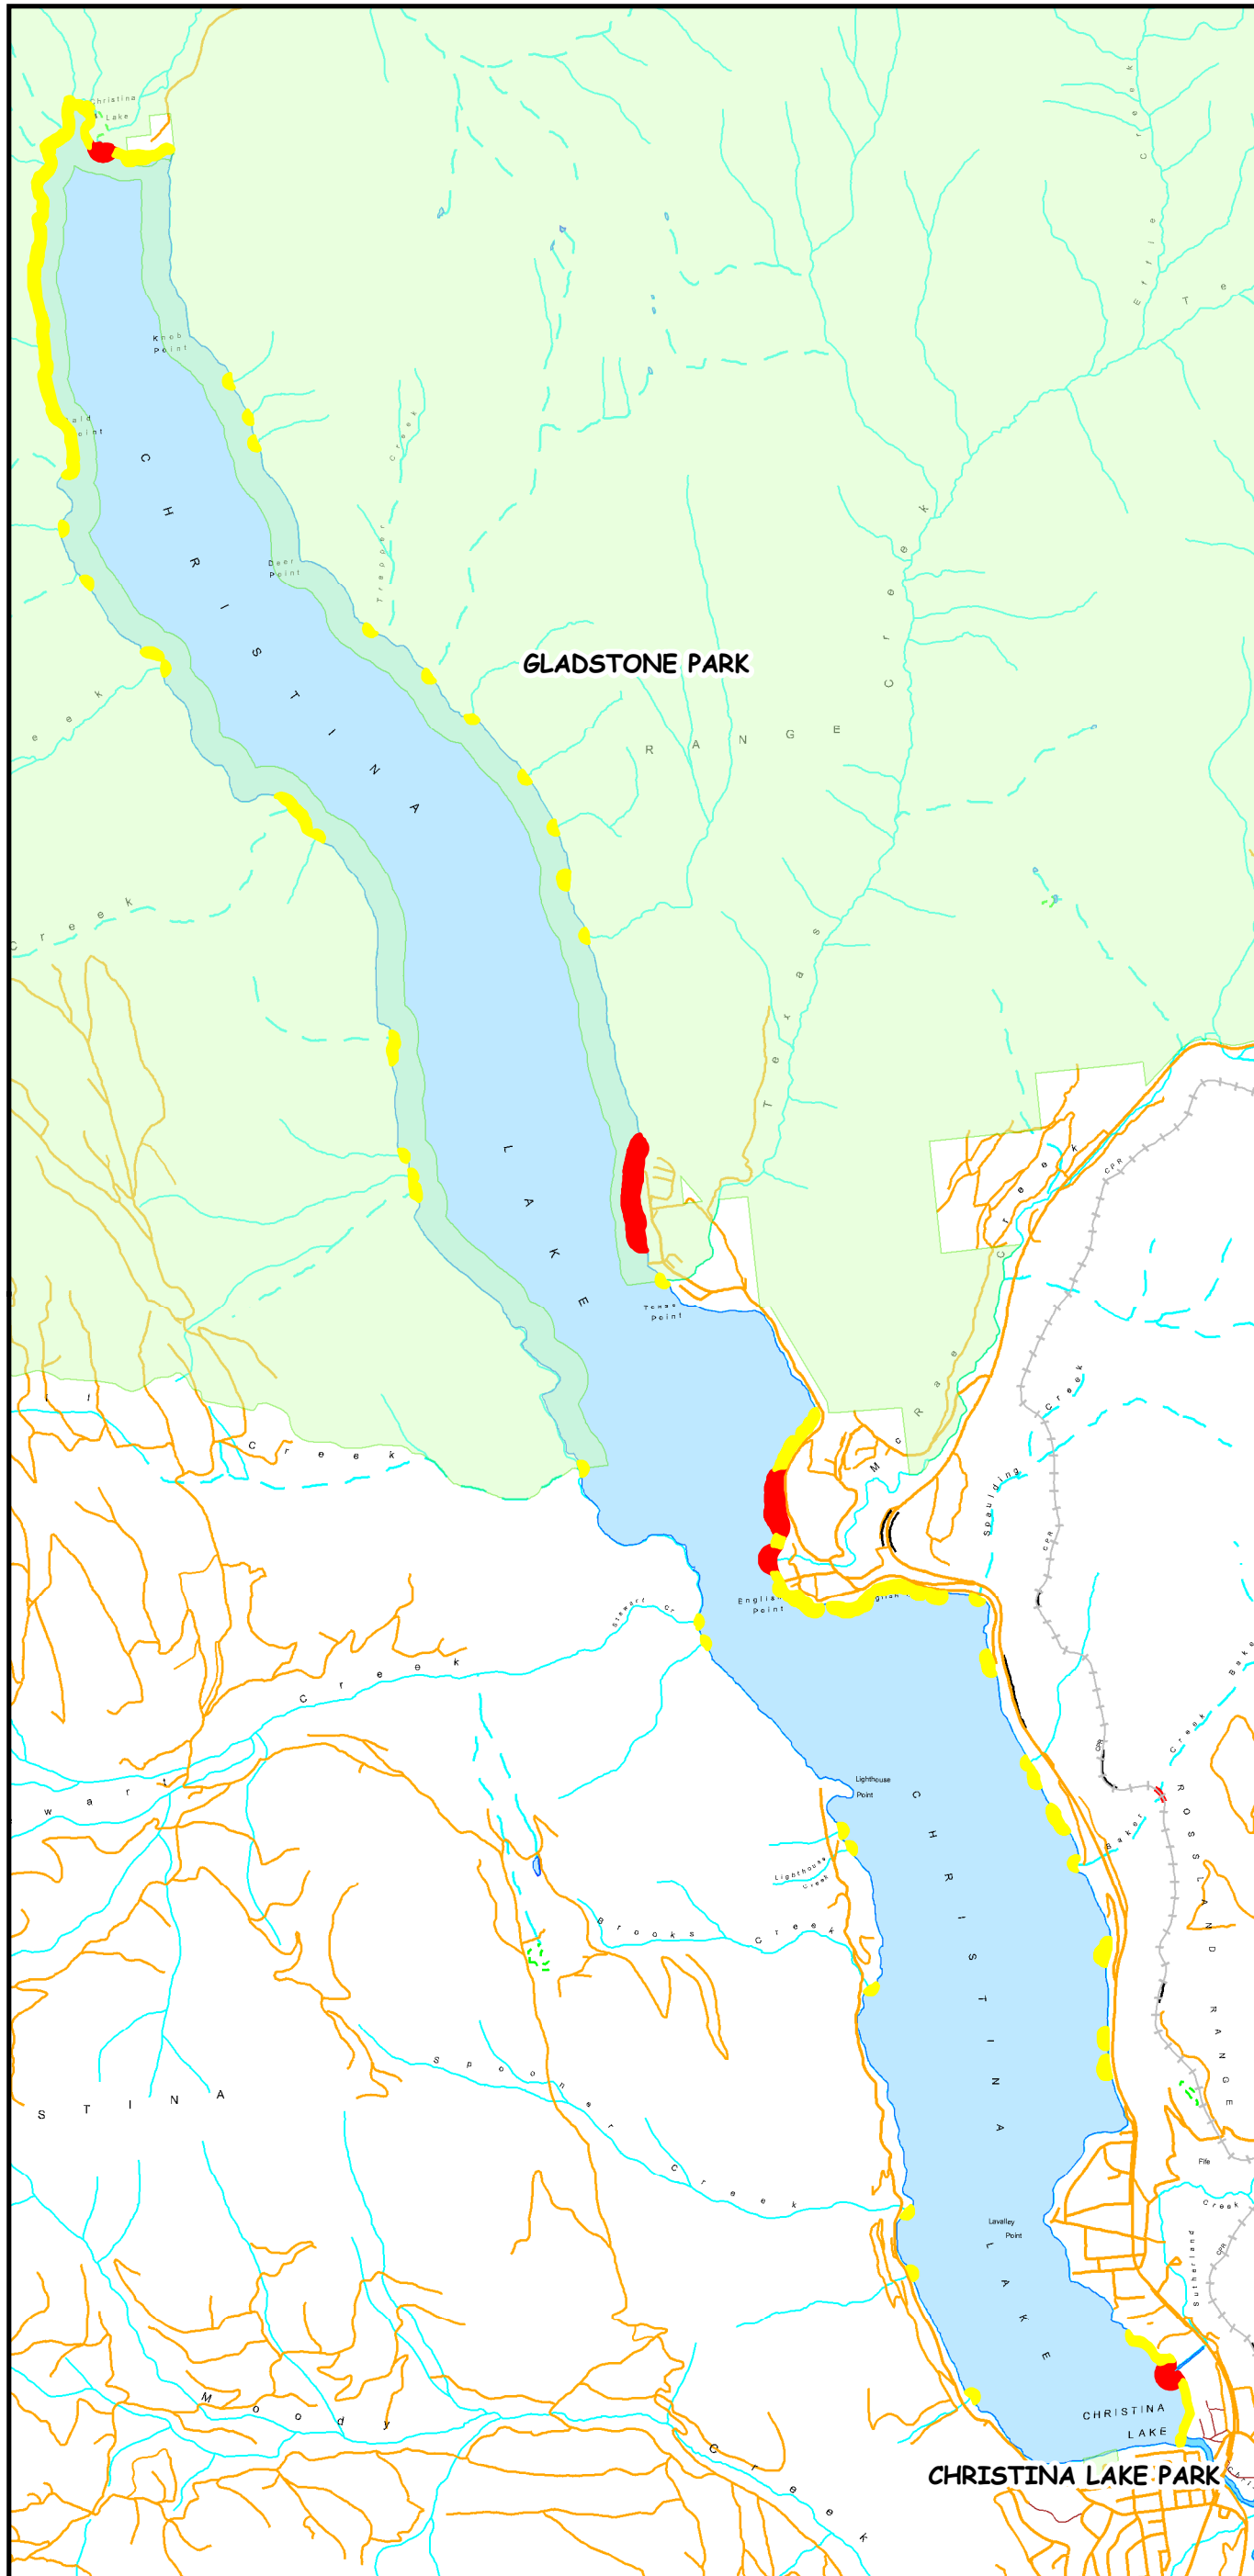

Okanagan Region Foreshore Protocol

Christina Lake

Legend

Kokanee Habitat Zones

- Black
- Red
- Yellow

Mussel Habitat Zones

- Red
- Yellow

Kilometers

0 0.5 1

Main Map Extent (Red Outline)

BRITISH COLUMBIA

Ministry of Environment

Disclaimer

This map is provided for general information purposes. The accuracy of the information on this map is not guaranteed. Before taking any action or making any decisions you should consult official sources. Map prepared July 2010.