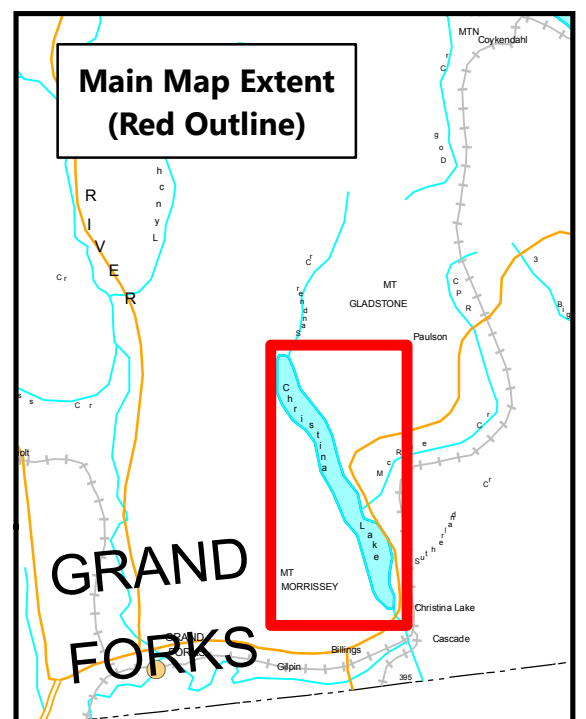

Okanagan Region Foreshore Protocol

Christina Lake

Legend

Kokanee Habitat Zones

- Black
- Red
- Yellow

Mussel Habitat Zones

- Red
- Yellow

Kilometers

0 0.5 1

Main Map Extent (Red Outline)

BRITISH COLUMBIA

Ministry of Environment

Disclaimer

This map is provided for general information purposes. The accuracy of the information on this map is not guaranteed. Before taking any action or making any decisions you should consult official sources. Map prepared July 2010.