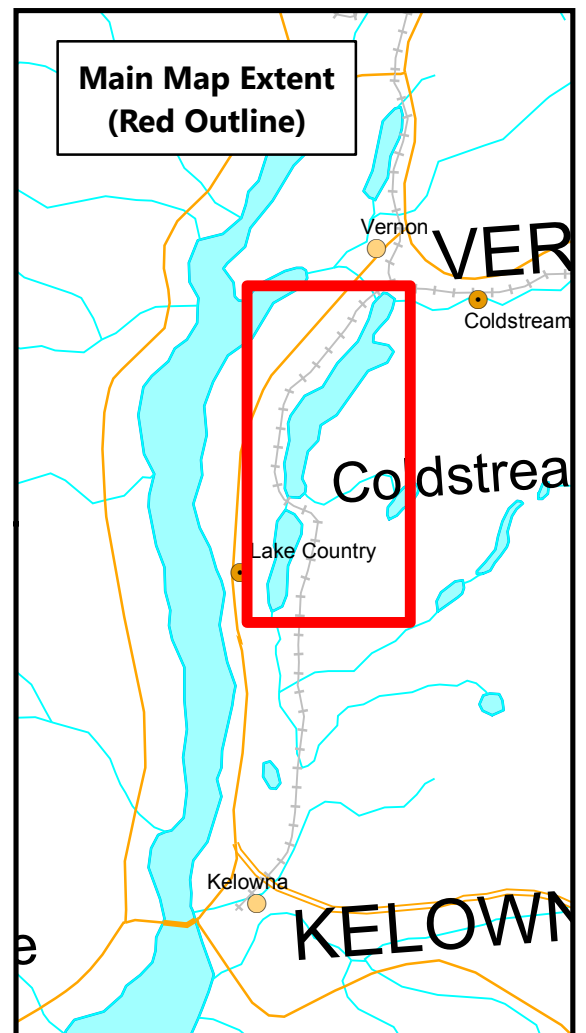

Okanagan Region Foreshore Protocol

Kalamalka and Wood Lake

Legend

Kokanee Habitat Zones

- Black
- Red
- Yellow

Mussel Habitat Zones

- Red
- Yellow

Kilometers

0 1.25 2.5

Main Map Extent (Red Outline)

Ministry of Environment

Disclaimer

This map is provided for general information purposes. The accuracy of the information on this map is not guaranteed. Before taking any action or making any decisions you should consult official sources. Map prepared July 2010.