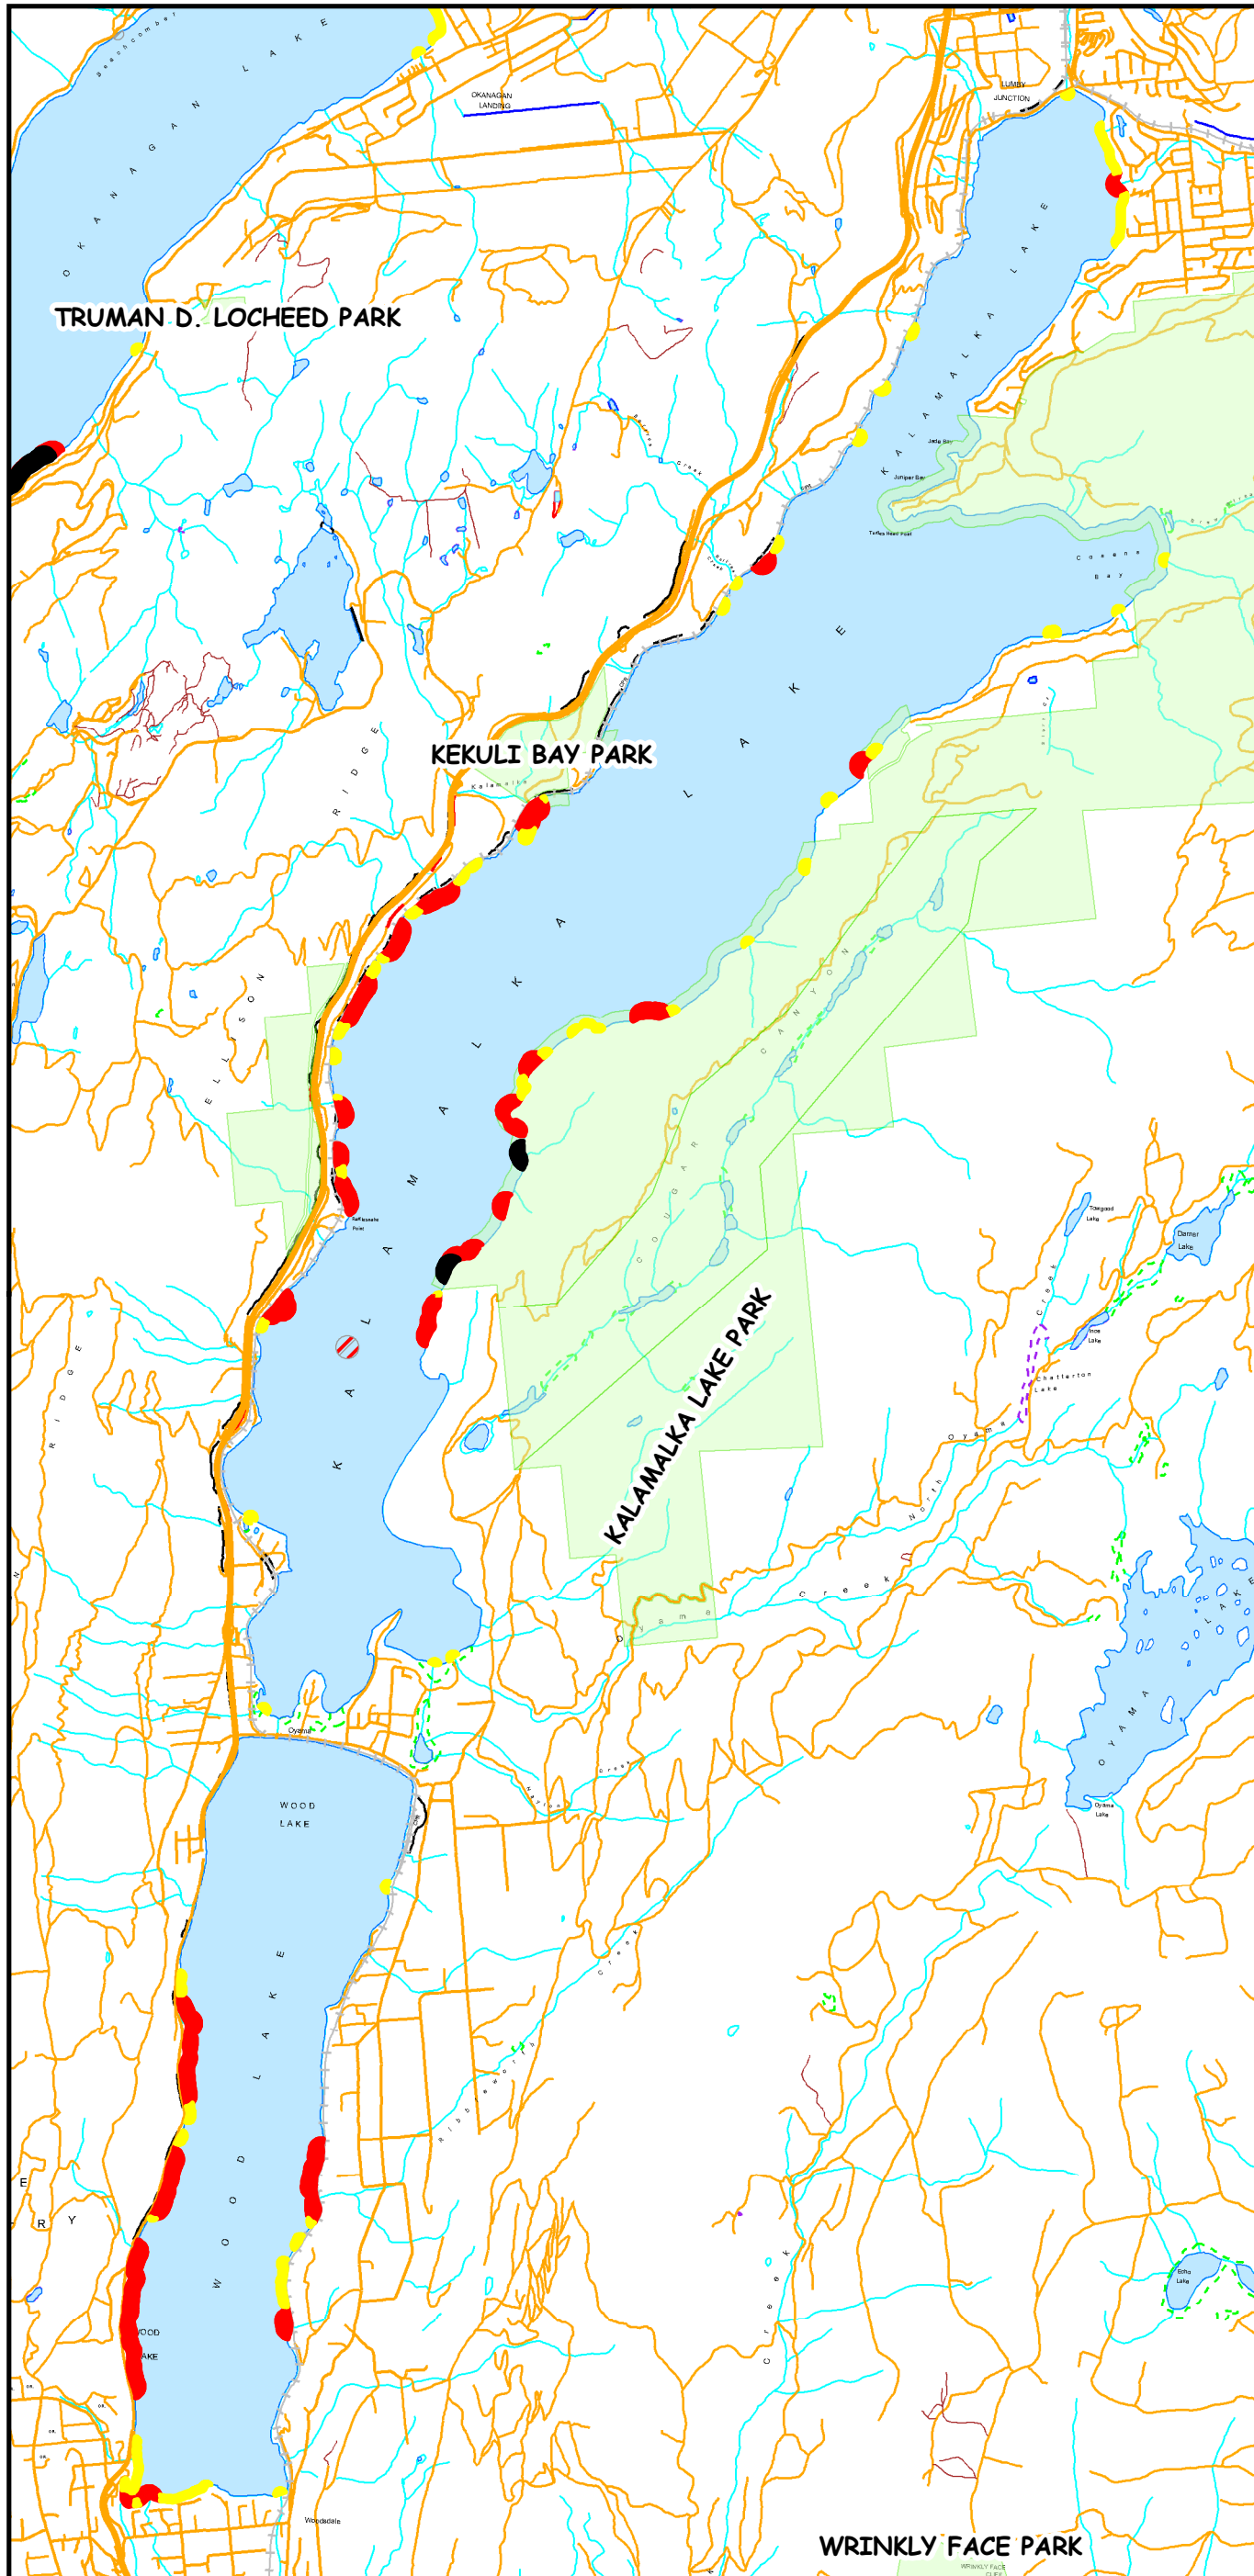

Okanagan Region Foreshore Protocol

Kalamalka and Wood Lake

Legend

Kokanee Habitat Zones

- Black
- Red
- Yellow

Mussel Habitat Zones

- Red
- Yellow

Kilometers

0 1.25 2.5

Main Map Extent (Red Outline)

Ministry of Environment

Disclaimer

This map is provided for general information purposes. The accuracy of the information on this map is not guaranteed. Before taking any action or making any decisions you should consult official sources. Map prepared July 2010.