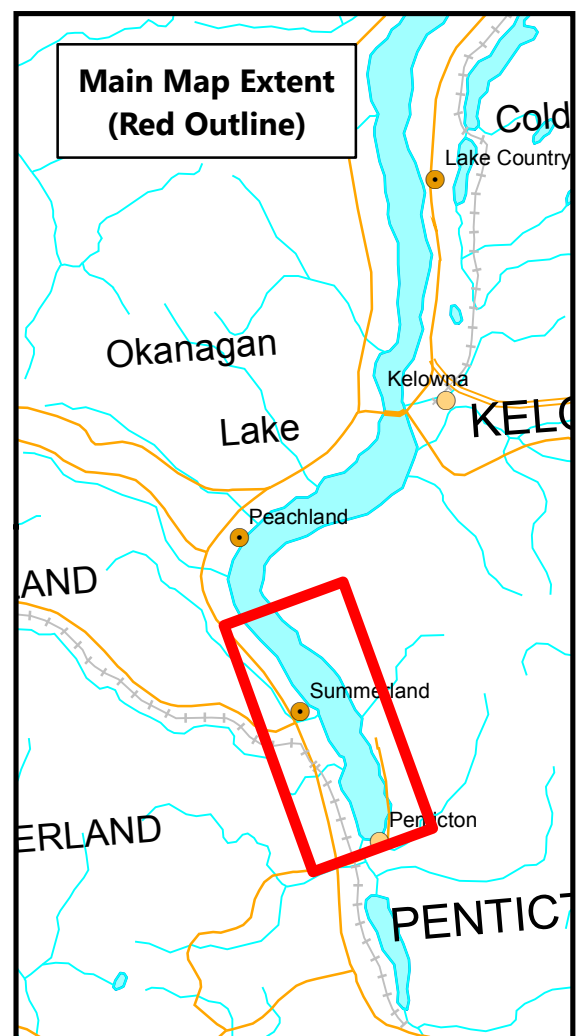

## Okanagan Lake Penticton to Greata

### Legend

#### Kokanee Habitat Zones

- Black
- Red
- Yellow

#### Mussel Habitat Zones

- Red
- Yellow

Kilometers

Main Map Extent  
(Red Outline)

Ministry of  
Environment