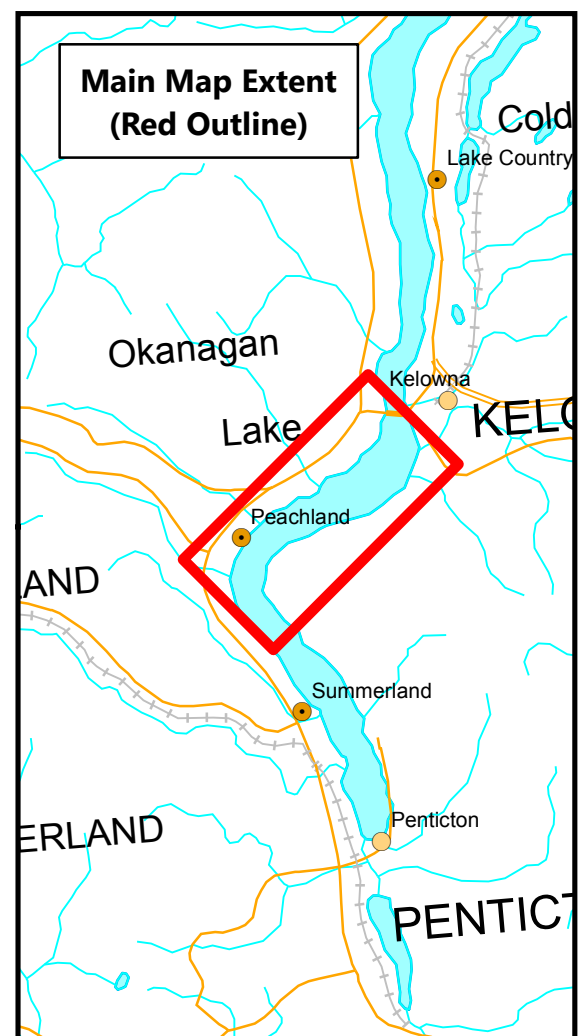

Okanagan Region Foreshore Protocol

Okanagan Lake Grea to Kelowna

Legend

Kokanee Habitat Zones

- Black
- Red
- Yellow

Mussel Habitat Zones

- Red
- Yellow

Kilometers

Main Map Extent
(Red Outline)

BRITISH
COLUMBIA

Ministry of
Environment

Disclaimer

This map is provided for general information purposes. The accuracy of the information on this map is not guaranteed. Before taking any action or making any decisions you should consult official sources. Map prepared July 2010.

OKANAGAN LAKE PARK