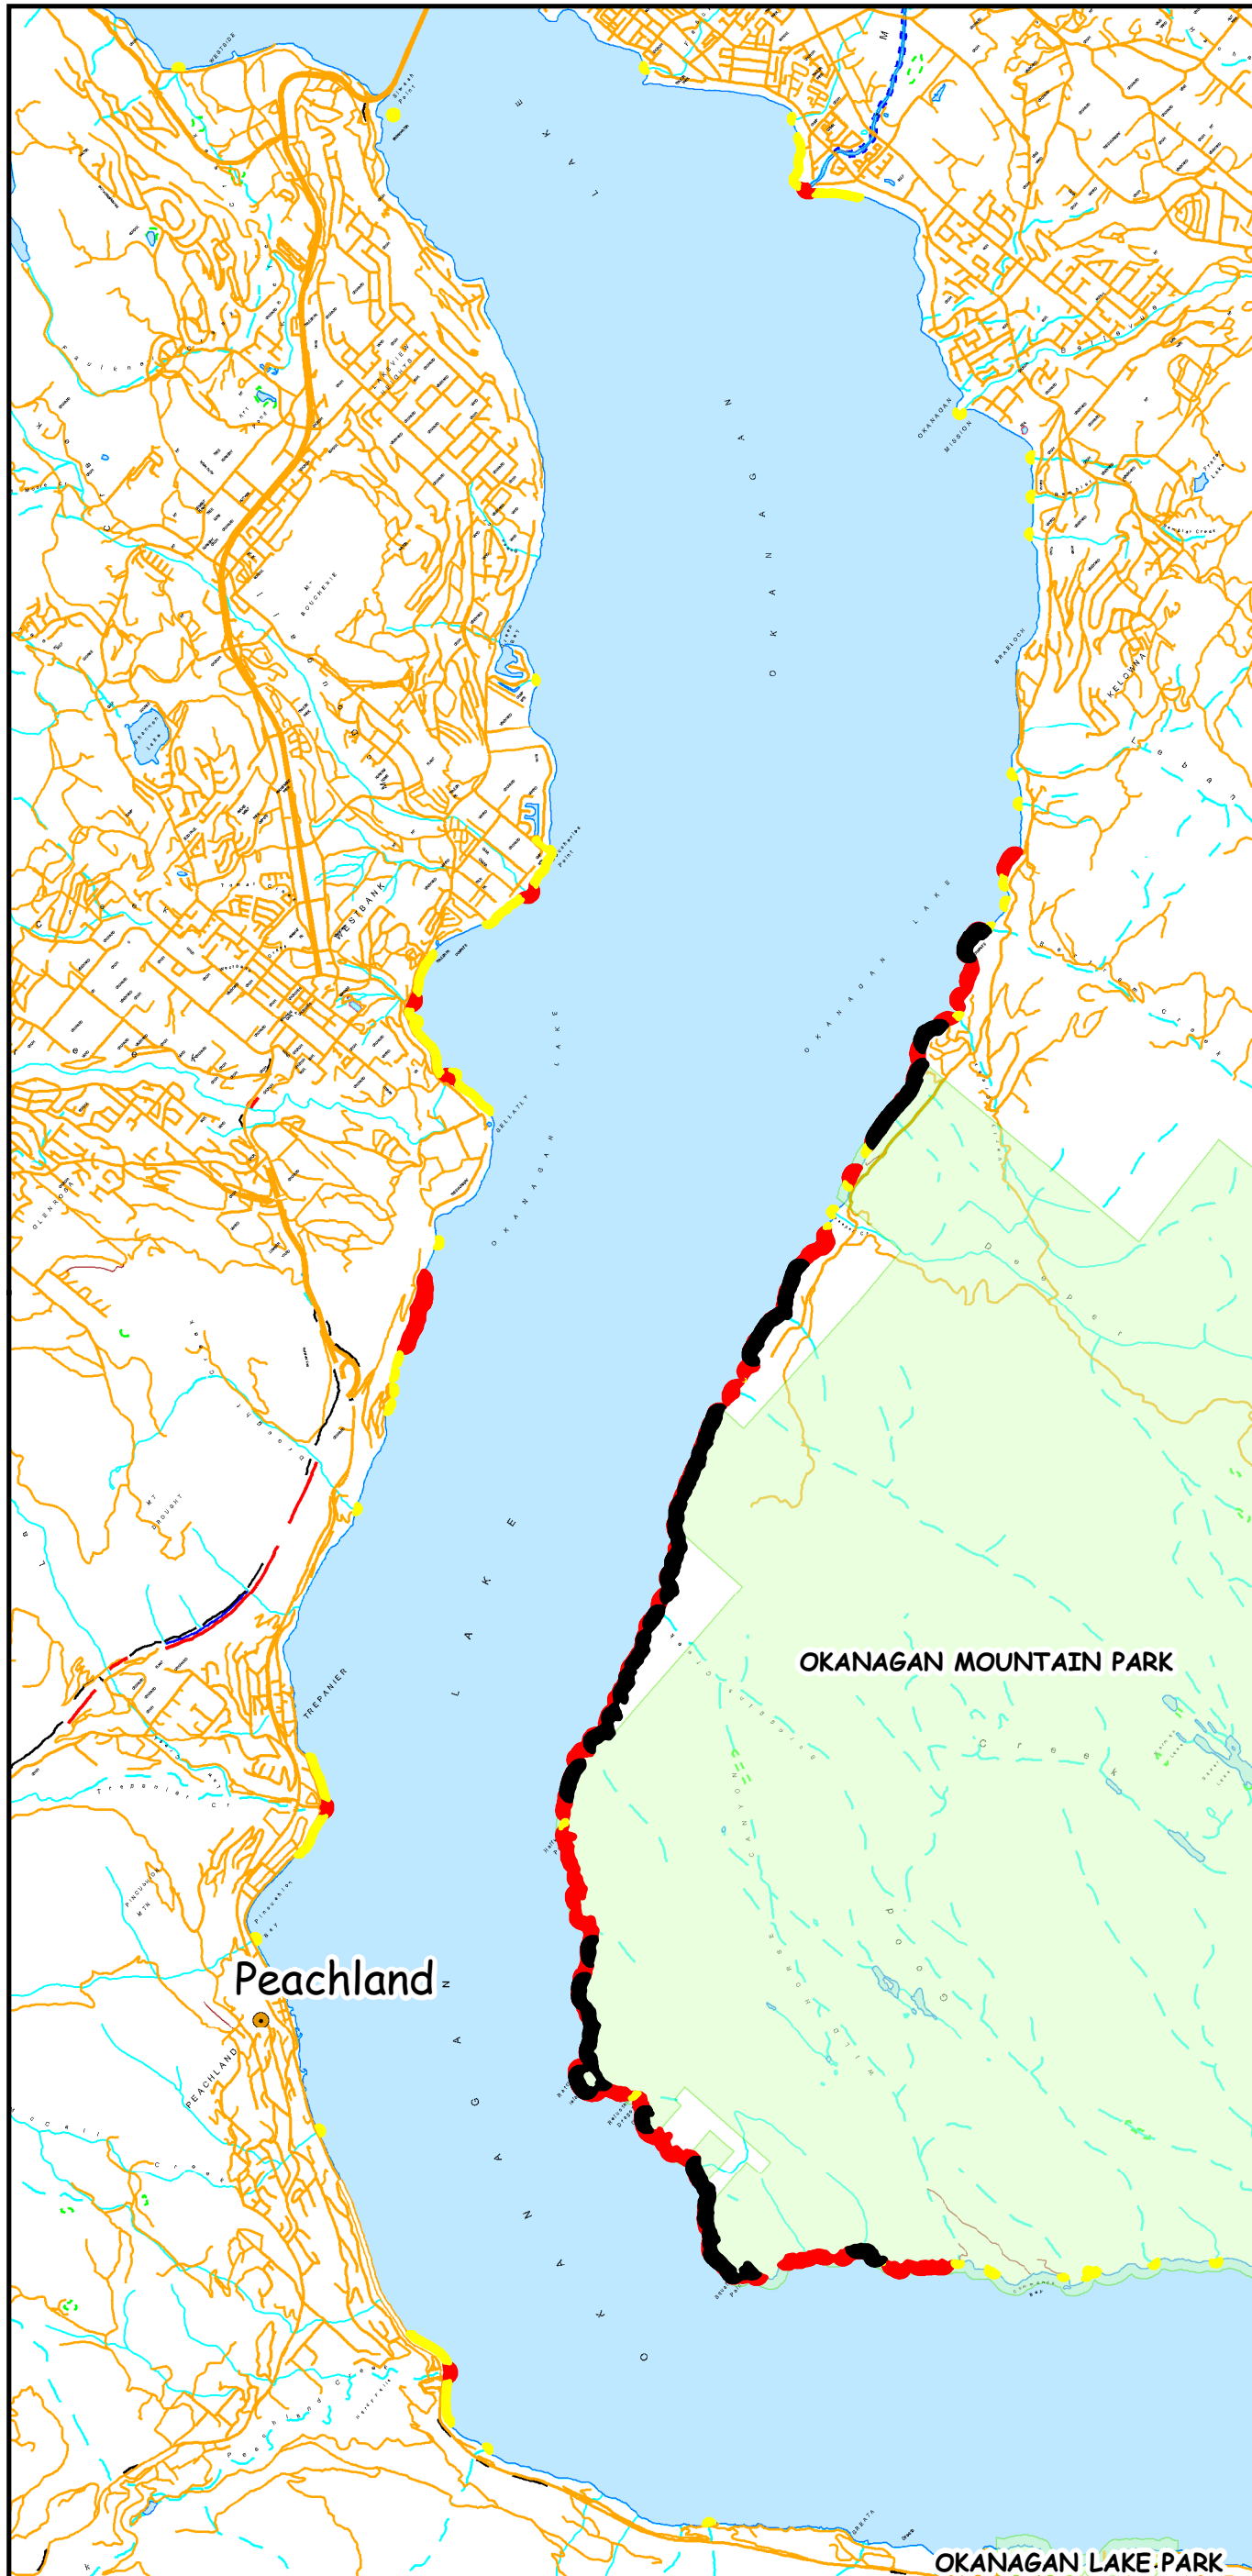

Okanagan Region Foreshore Protocol

Okanagan Lake Grea to Kelowna

Legend

Kokanee Habitat Zones

- Black
- Red
- Yellow

Mussel Habitat Zones

- Red
- Yellow

Kilometers

Main Map Extent
(Red Outline)

BRITISH
COLUMBIA

Ministry of
Environment

Disclaimer

This map is provided for general information purposes. The accuracy of the information on this map is not guaranteed. Before taking any action or making any decisions you should consult official sources. Map prepared July 2010.

OKANAGAN LAKE PARK