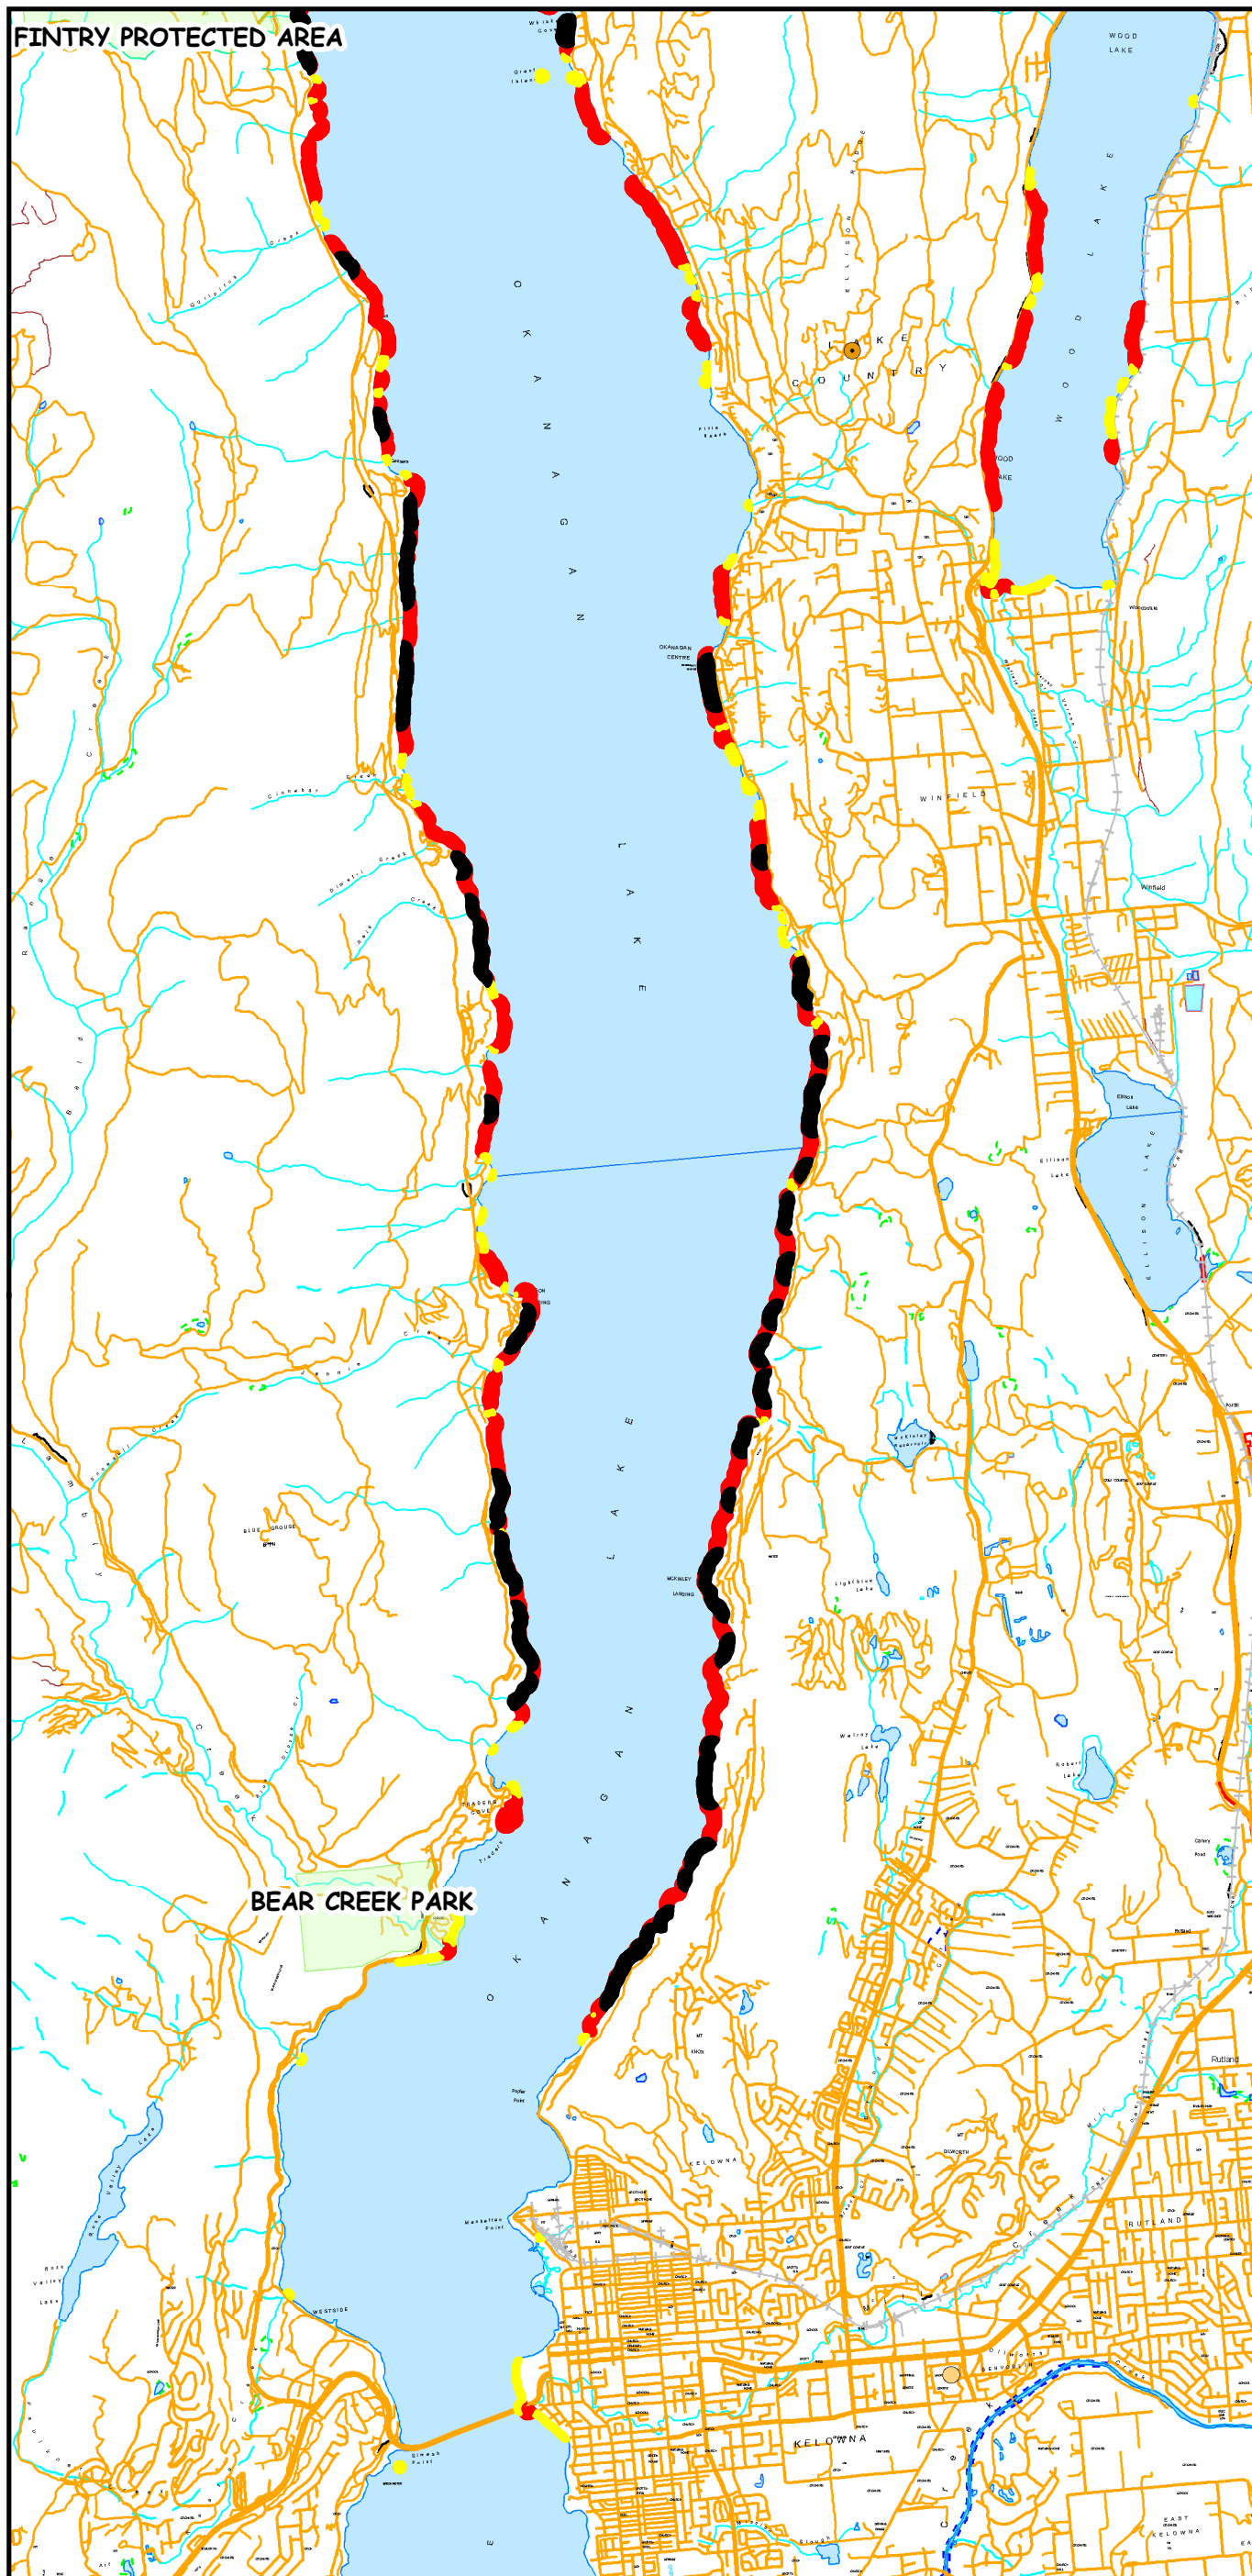

Okanagan Region Foreshore Protocol

Okanagan Lake Kelowna to Carrs

Legend

Kokanee Habitat Zones

- Black
- Red
- Yellow

Mussel Habitat Zones

- Red
- Yellow

Kilometers

Main Map Extent (Red Outline)

Ministry of
Environment

Disclaimer

This map is provided for general information purposes. The accuracy of the information on this map is not guaranteed. Before taking any action or making any decisions you should consult official sources. Map prepared July 2010.