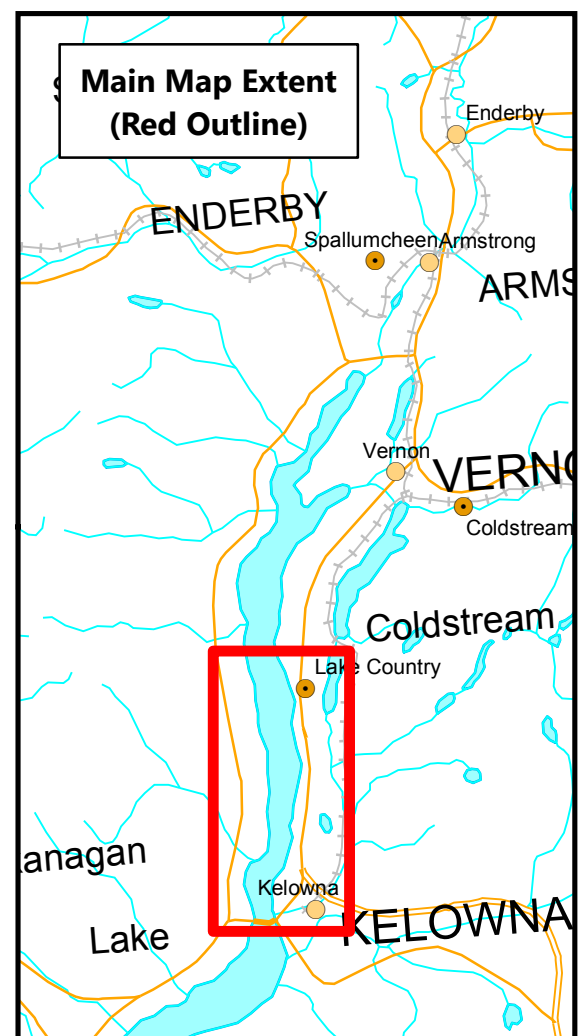

Okanagan Region Foreshore Protocol

Okanagan Lake Kelowna to Carrs

Legend

Kokanee Habitat Zones

- Black
- Red
- Yellow

Mussel Habitat Zones

- Red
- Yellow

Kilometers

Main Map Extent (Red Outline)

Ministry of
Environment

Disclaimer

This map is provided for general information purposes. The accuracy of the information on this map is not guaranteed. Before taking any action or making any decisions you should consult official sources. Map prepared July 2010.