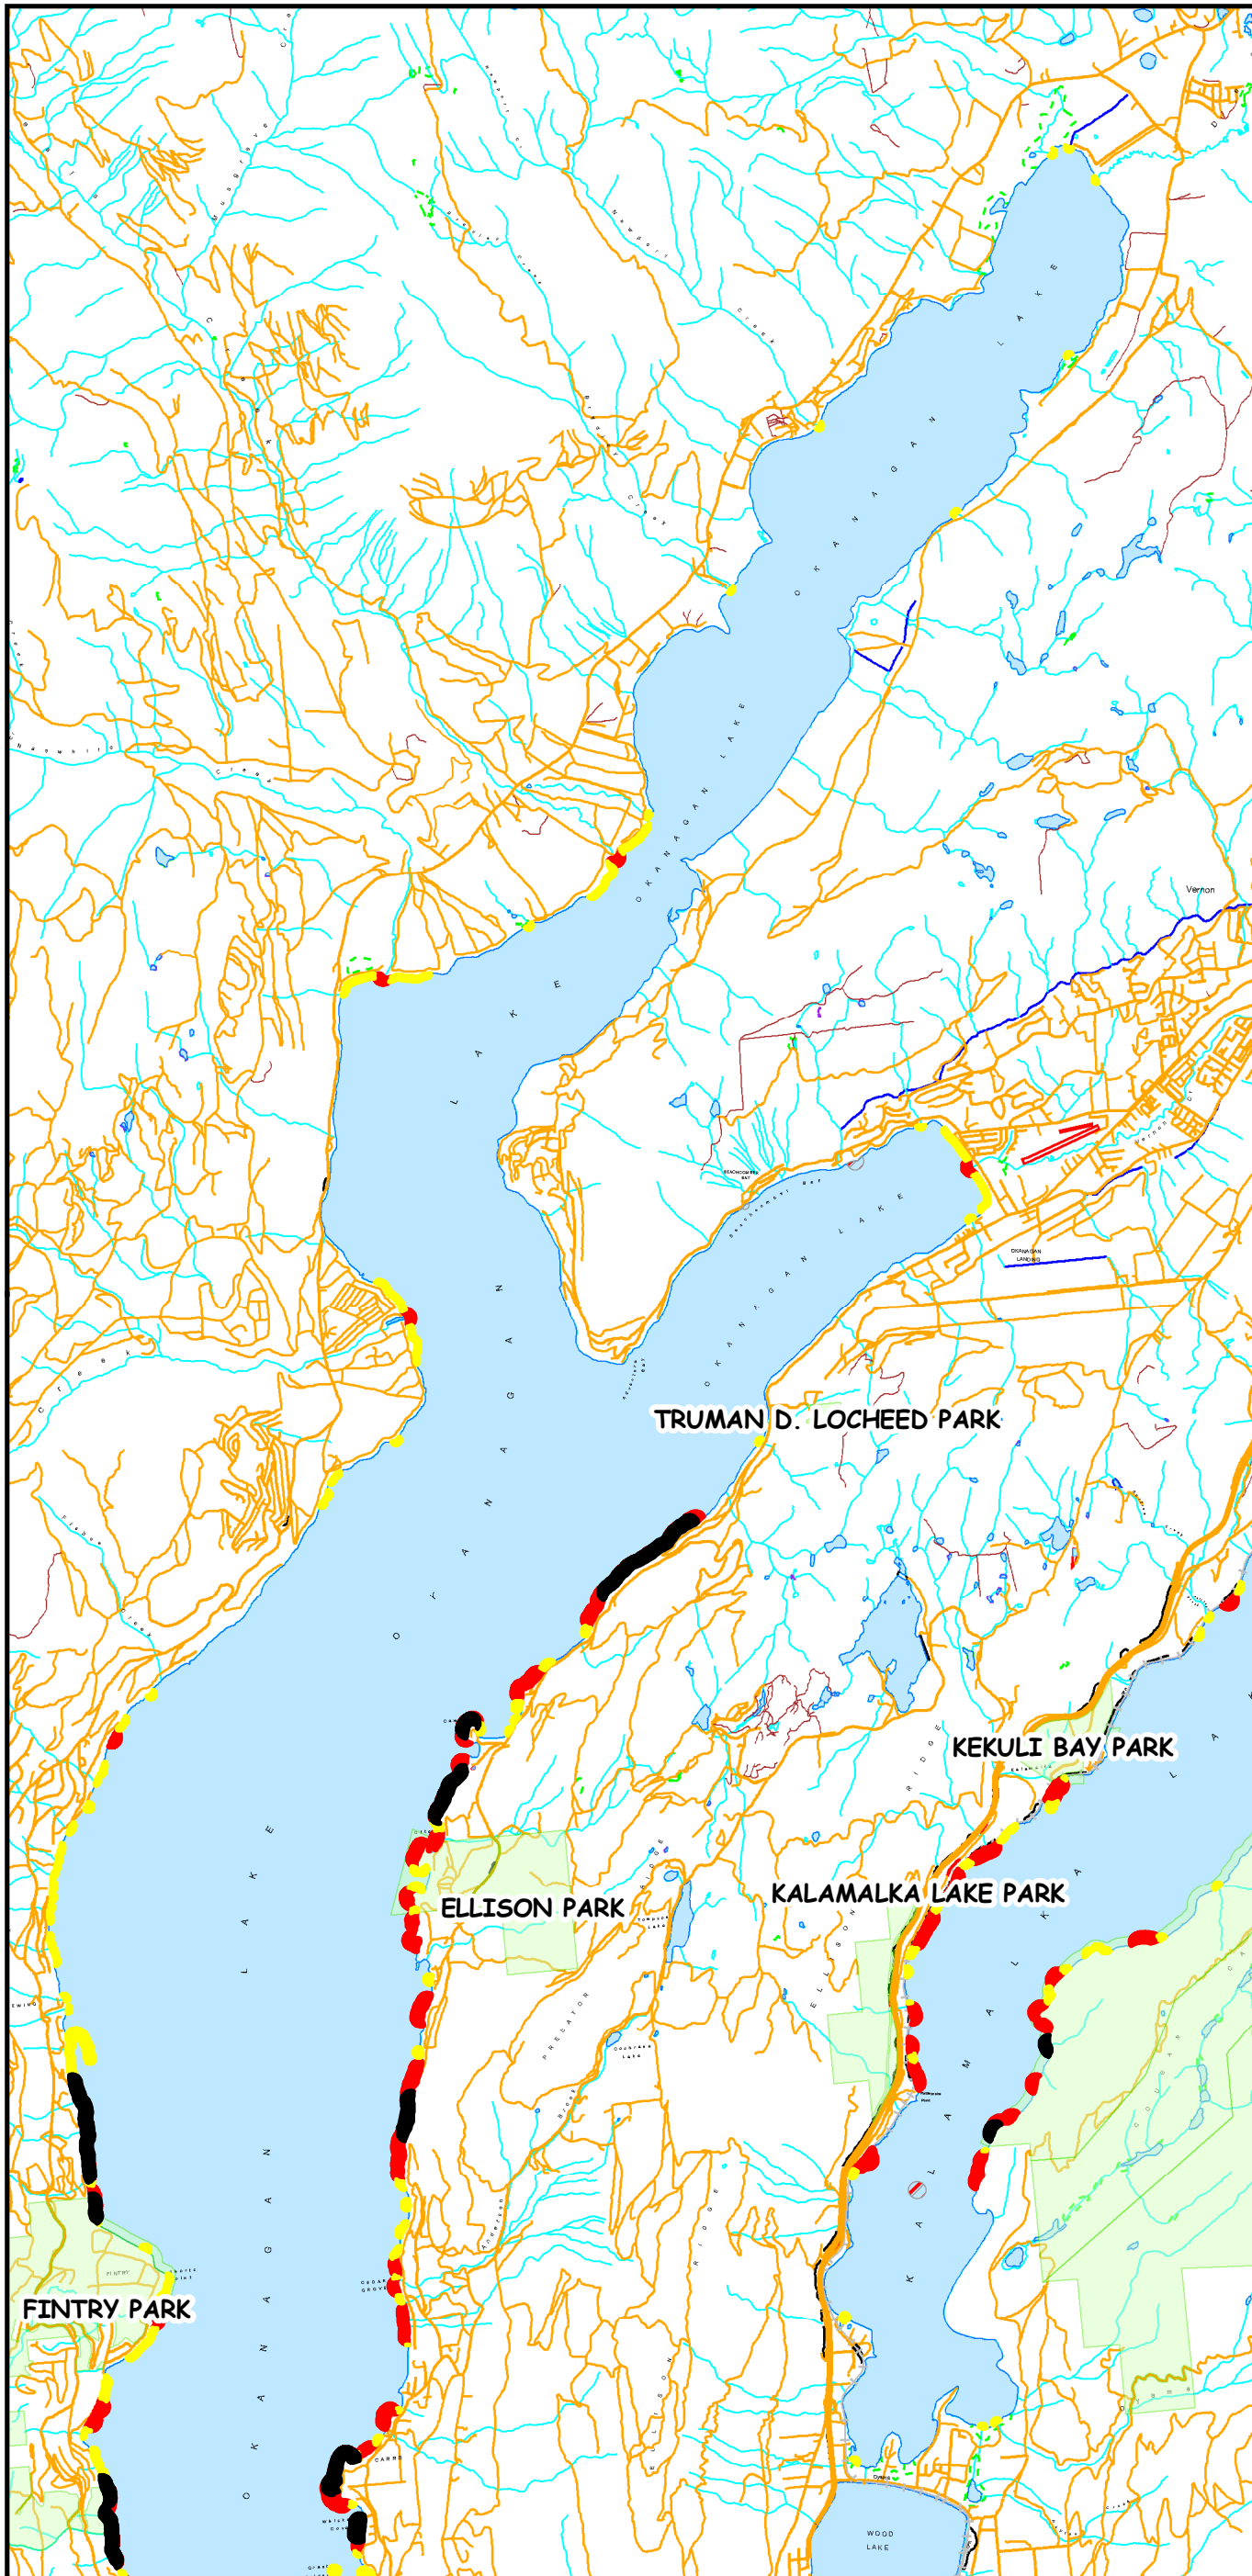

Okanagan Region Foreshore Protocol

Okanagan Lake Carrs to North End

Legend

Kokanee Habitat Zones

- Black
- Red
- Yellow

Mussel Habitat Zones

- Red
- Yellow

Kilometers

Main Map Extent (Red Outline)

Ministry of
Environment

Disclaimer

This map is provided for general information purposes. The accuracy of the information on this map is not guaranteed. Before taking any action or making any decisions you should consult official sources. Map prepared July 2010.