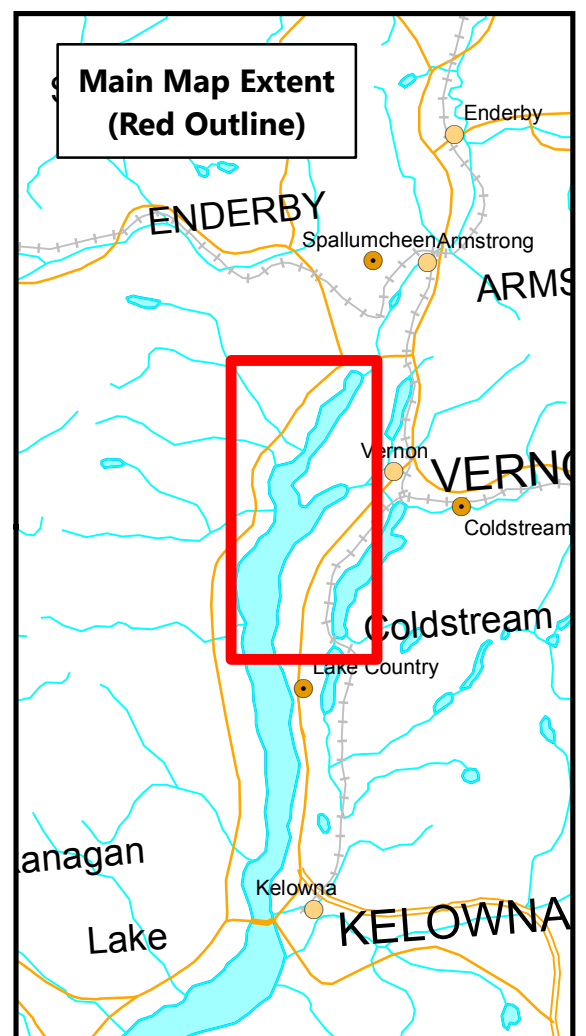

Okanagan Region Foreshore Protocol

Okanagan Lake Carrs to North End

Legend

Kokanee Habitat Zones

- Black
- Red
- Yellow

Mussel Habitat Zones

- Red
- Yellow

Kilometers

Main Map Extent (Red Outline)

Ministry of
Environment

Disclaimer

This map is provided for general information purposes. The accuracy of the information on this map is not guaranteed. Before taking any action or making any decisions you should consult official sources. Map prepared July 2010.