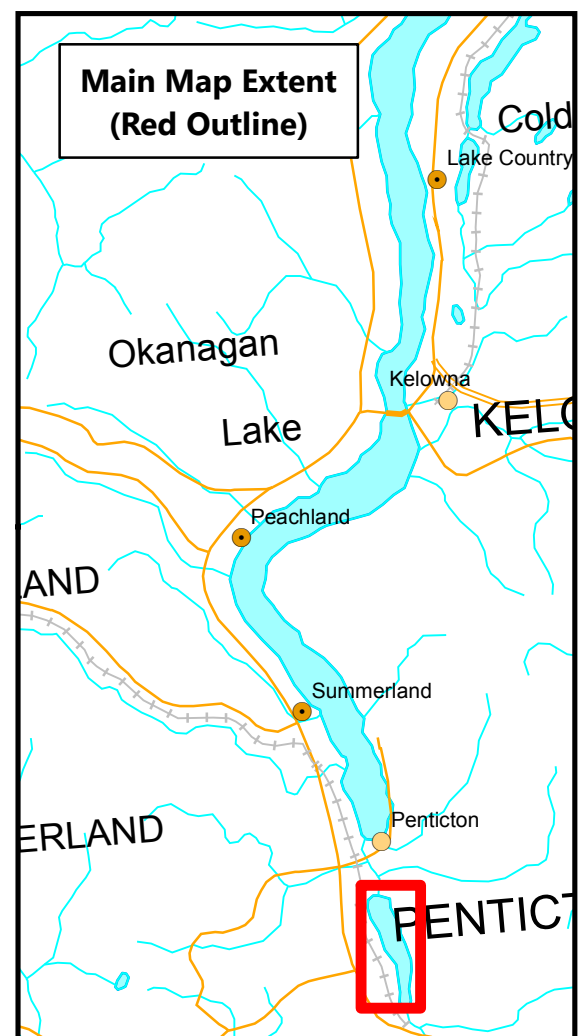

Okanagan Region Foreshore Protocol

Skaha Lake

Legend

Kokanee Habitat Zones

- Black
- Red
- Yellow

Mussel Habitat Zones

- Red
- Yellow

Kilometers

Main Map Extent
(Red Outline)

Ministry of Environment

Disclaimer

This map is provided for general information purposes. The accuracy of the information on this map is not guaranteed. Before taking any action or making any decisions you should consult official sources. Map prepared July 2010.