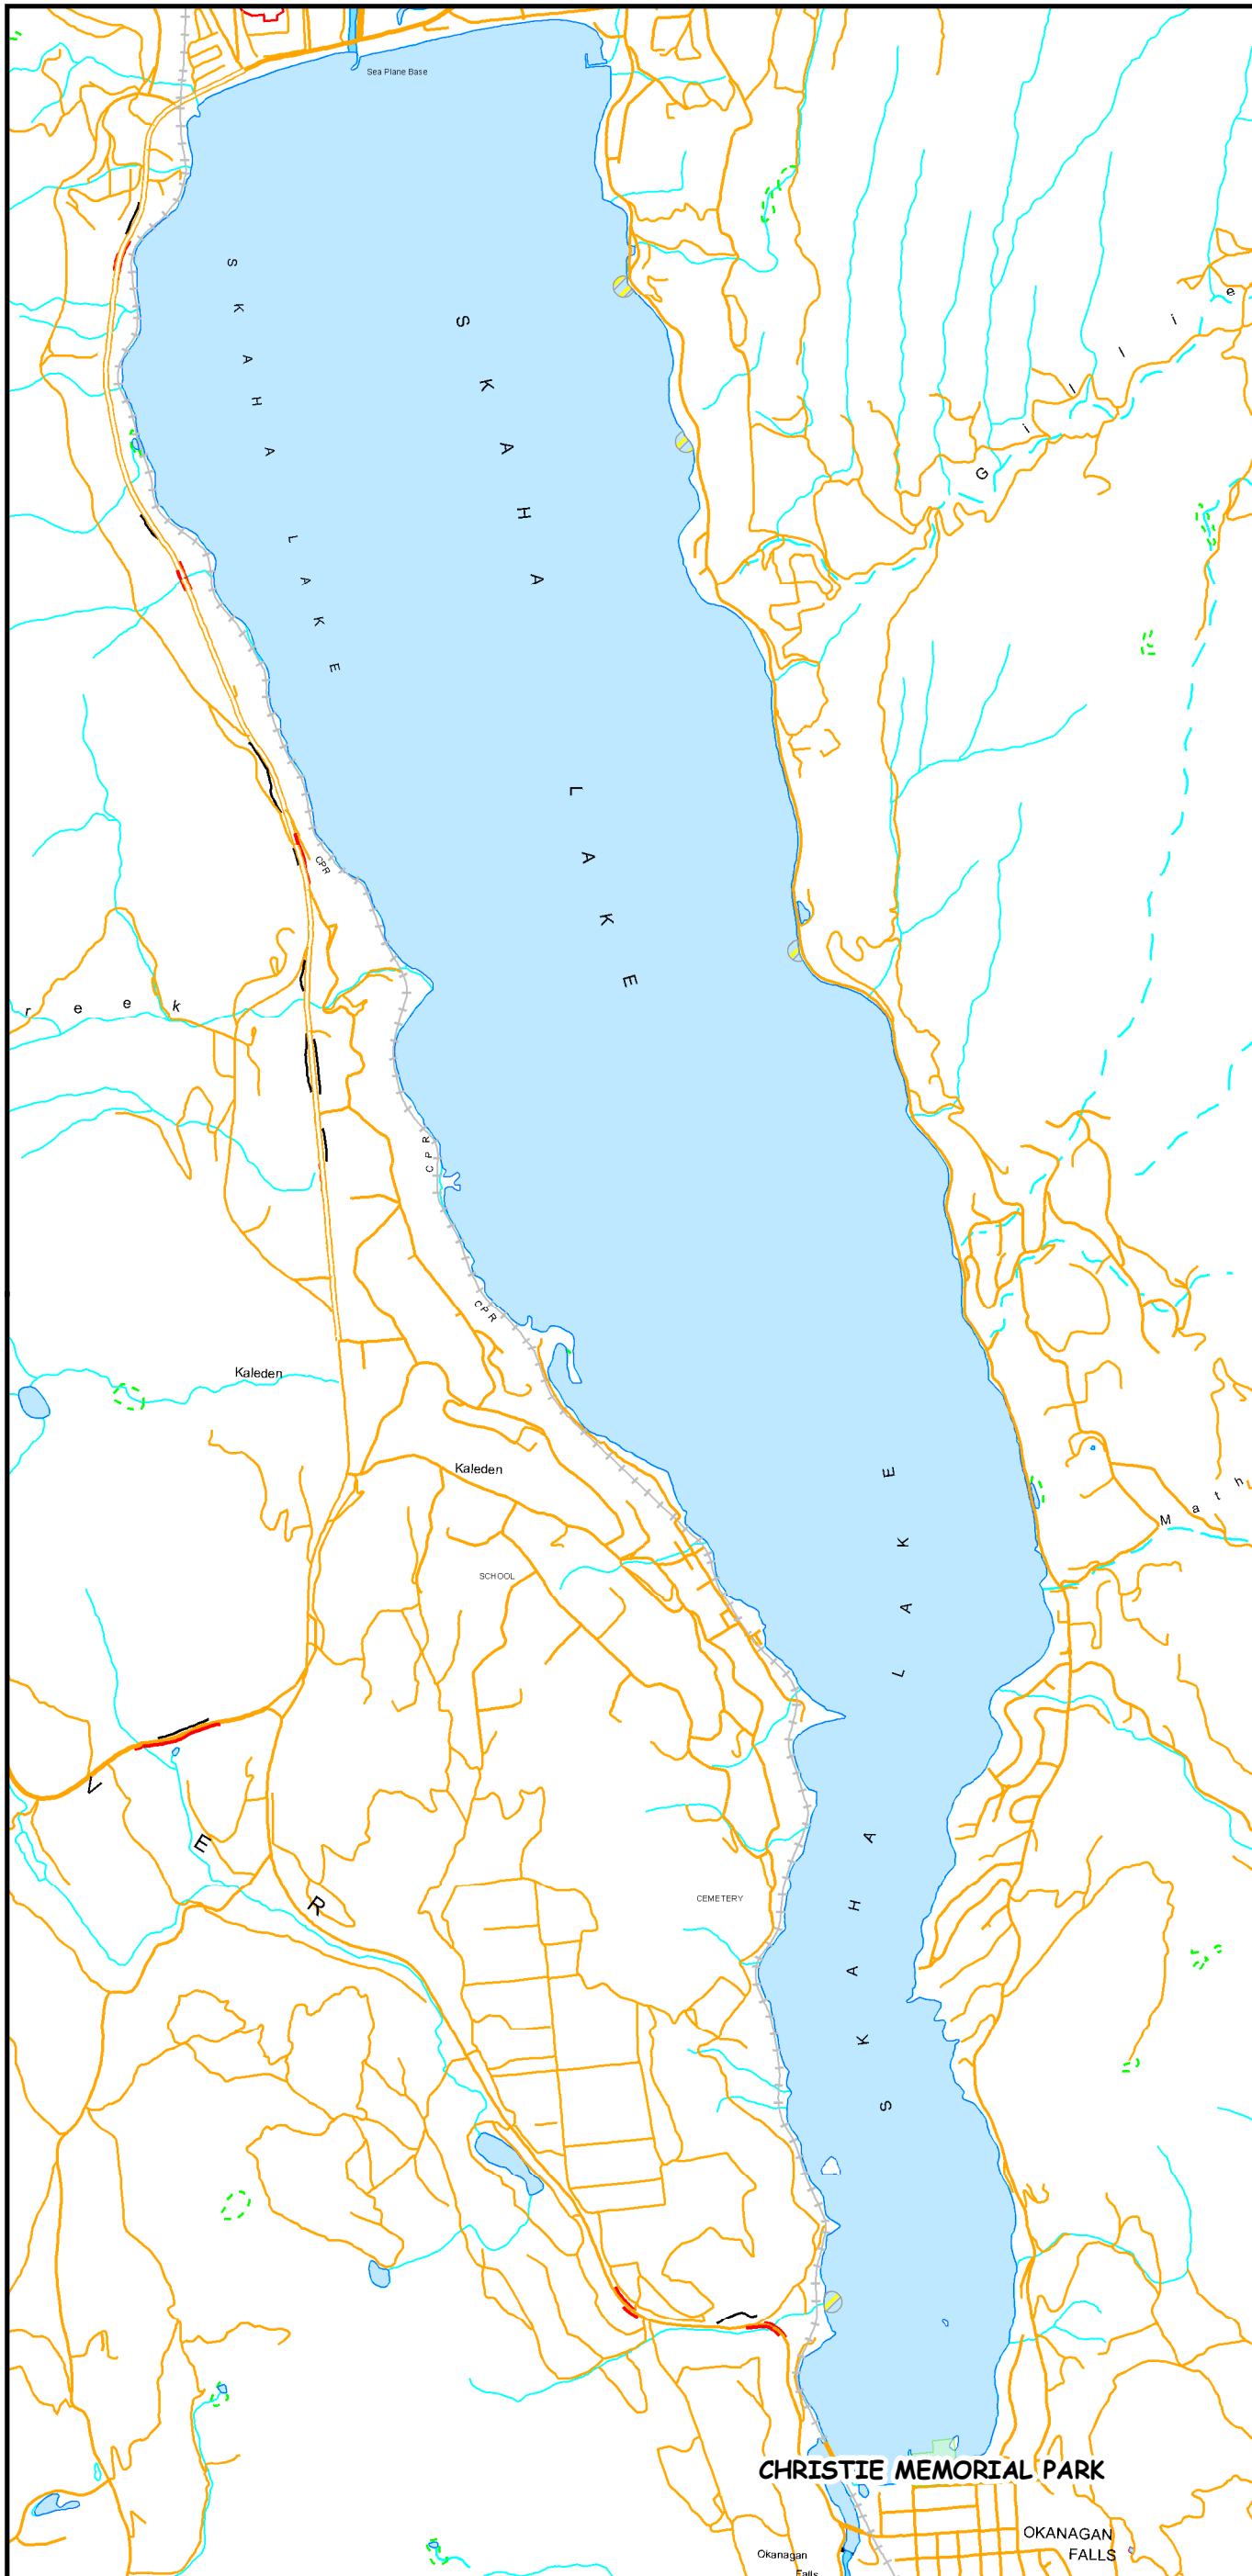

Okanagan Region Foreshore Protocol

Skaha Lake

Legend

Kokanee Habitat Zones

- Black
- Red
- Yellow

Mussel Habitat Zones

- Red
- Yellow

Kilometers

Main Map Extent
(Red Outline)

Ministry of Environment

Disclaimer

This map is provided for general information purposes. The accuracy of the information on this map is not guaranteed. Before taking any action or making any decisions you should consult official sources. Map prepared July 2010.