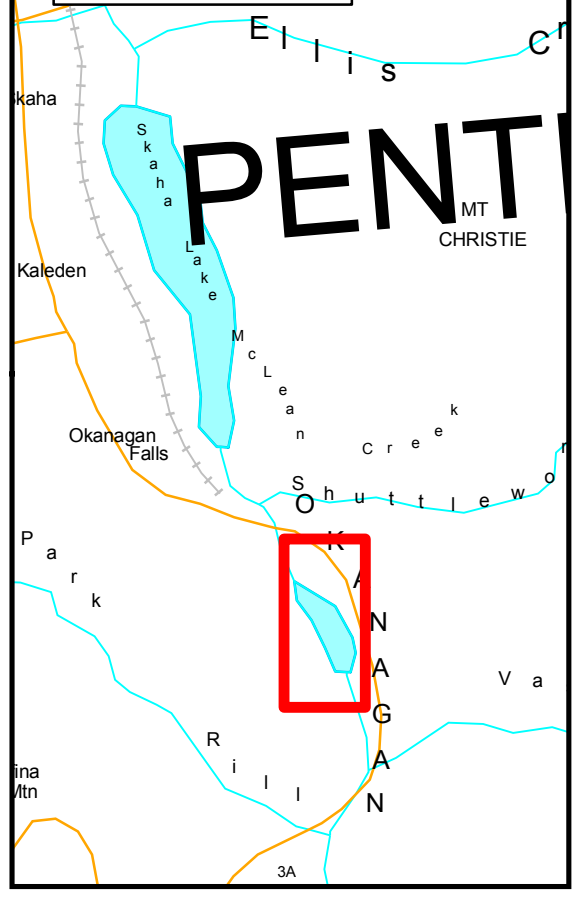

Okanagan Region Foreshore Protocol

Vaseux Lake

Legend

Kokanee Habitat Zones

- Black
- Red
- Yellow

Mussel Habitat Zones

- Red
- Yellow

Kilometers

Main Map Extent (Red Outline)

BRITISH COLUMBIA

Ministry of Environment

Disclaimer

This map is provided for general information purposes. The accuracy of the information on this map is not guaranteed. Before taking any action or making any decisions you should consult official sources. Map prepared July 2010.