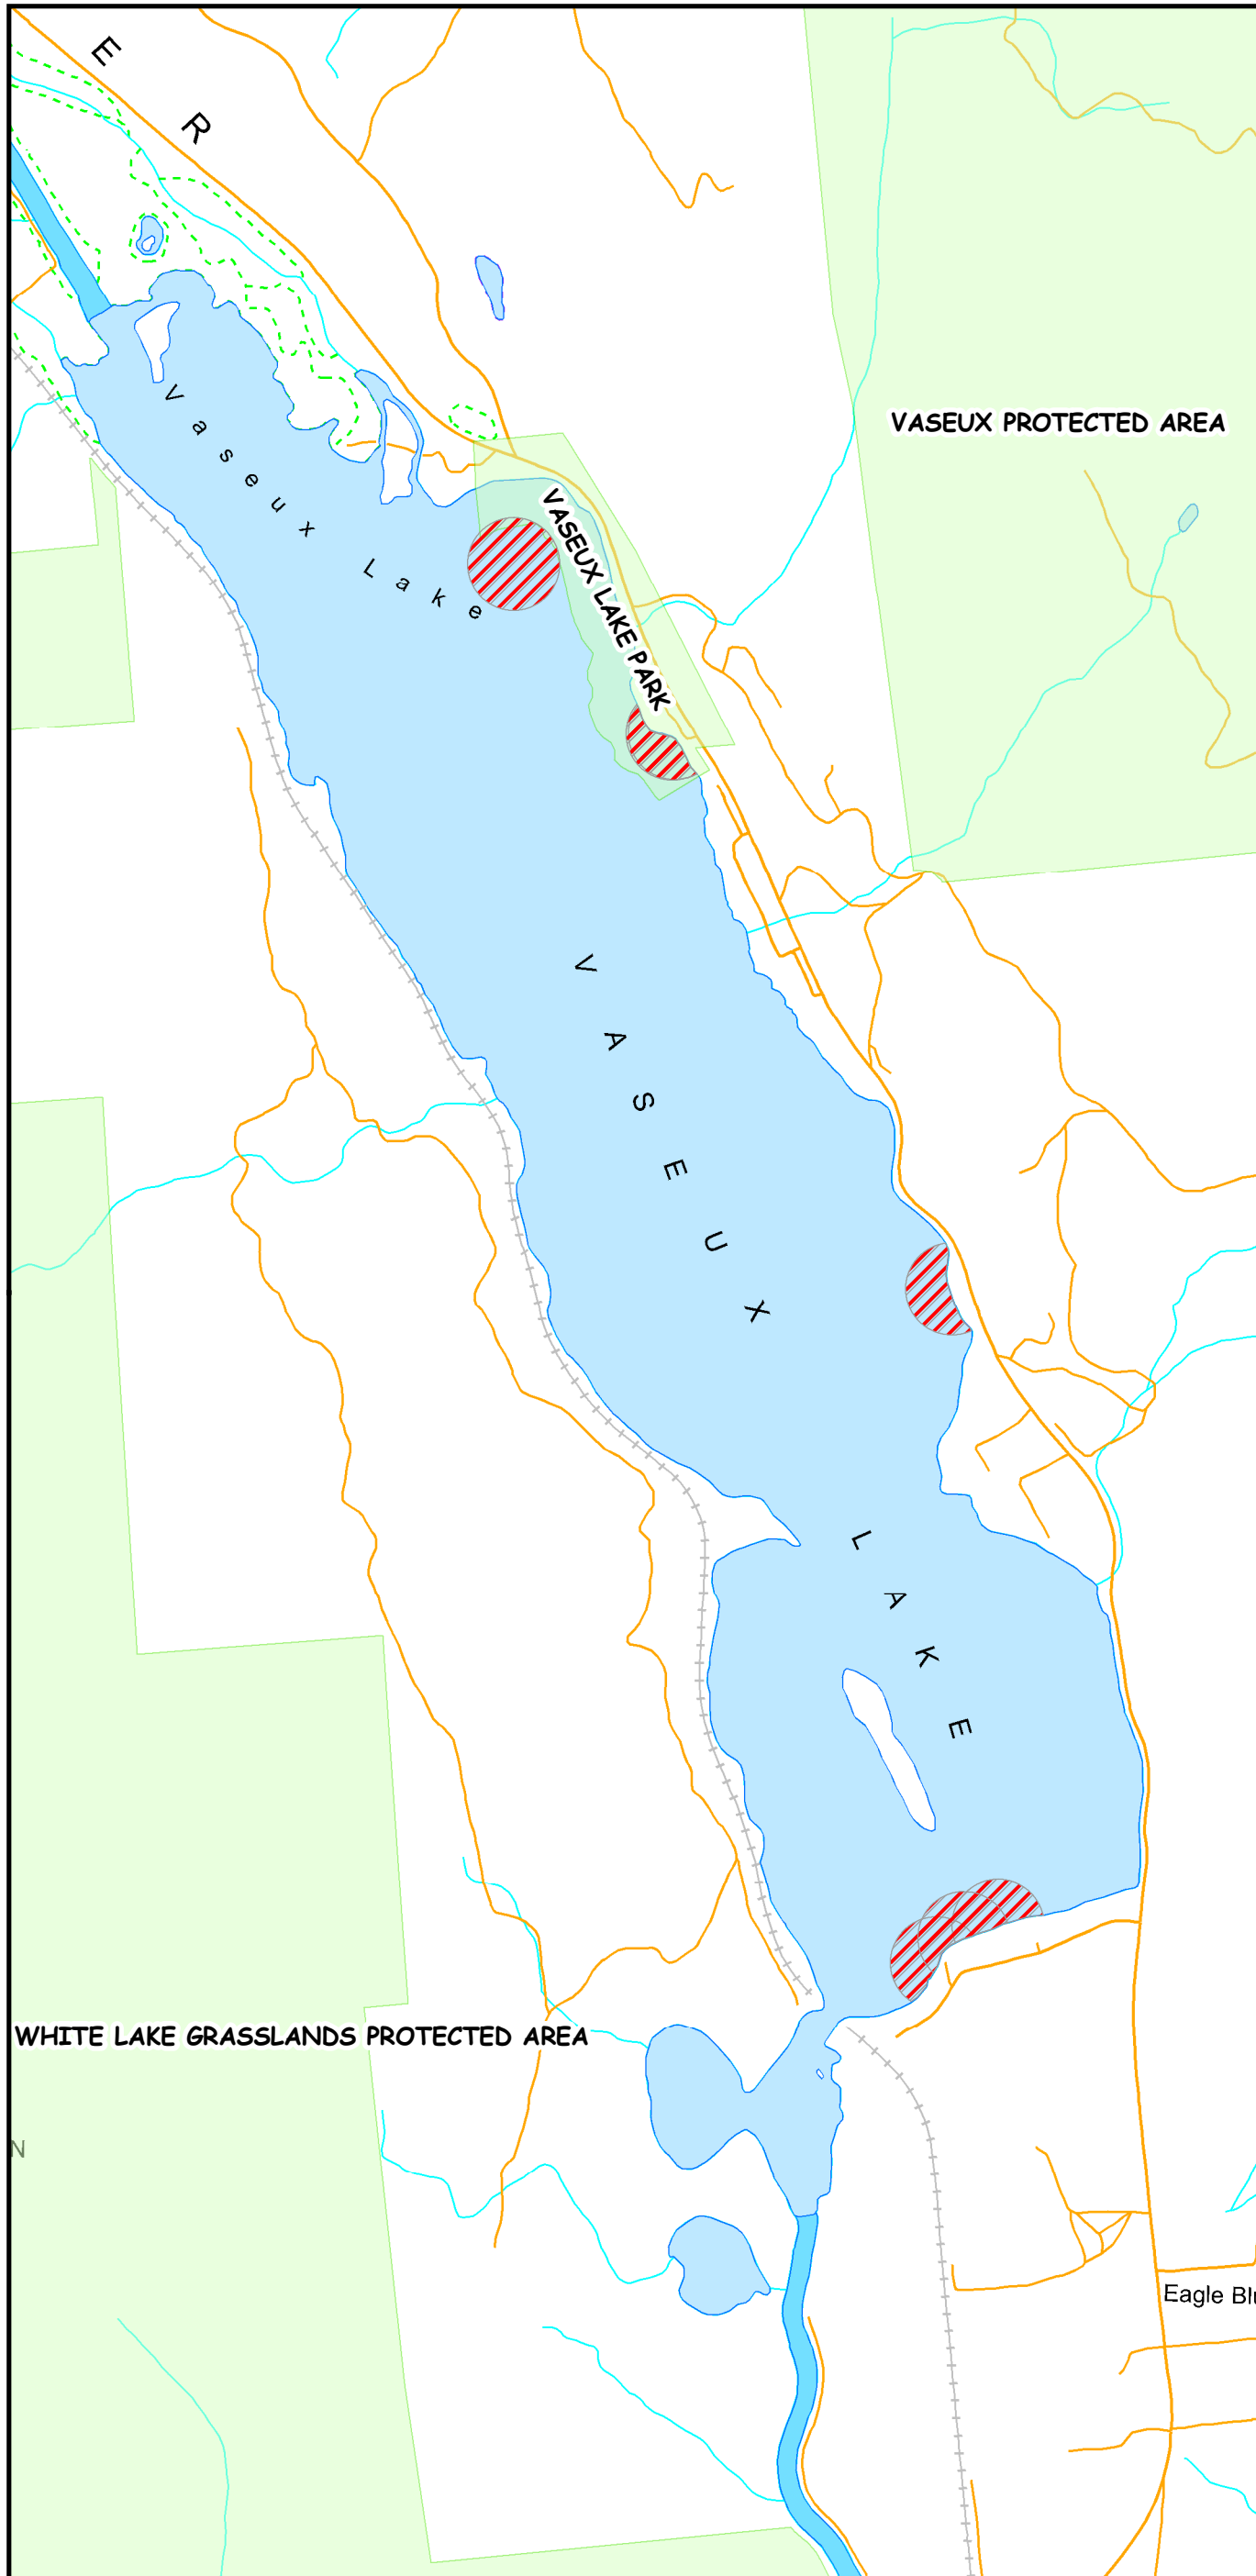

Okanagan Region Foreshore Protocol

Vaseux Lake

Legend

Kokanee Habitat Zones

- Black
- Red
- Yellow

Mussel Habitat Zones

- Red
- Yellow

Kilometers

Main Map Extent (Red Outline)

BRITISH COLUMBIA

Ministry of Environment

Disclaimer

This map is provided for general information purposes. The accuracy of the information on this map is not guaranteed. Before taking any action or making any decisions you should consult official sources. Map prepared July 2010.