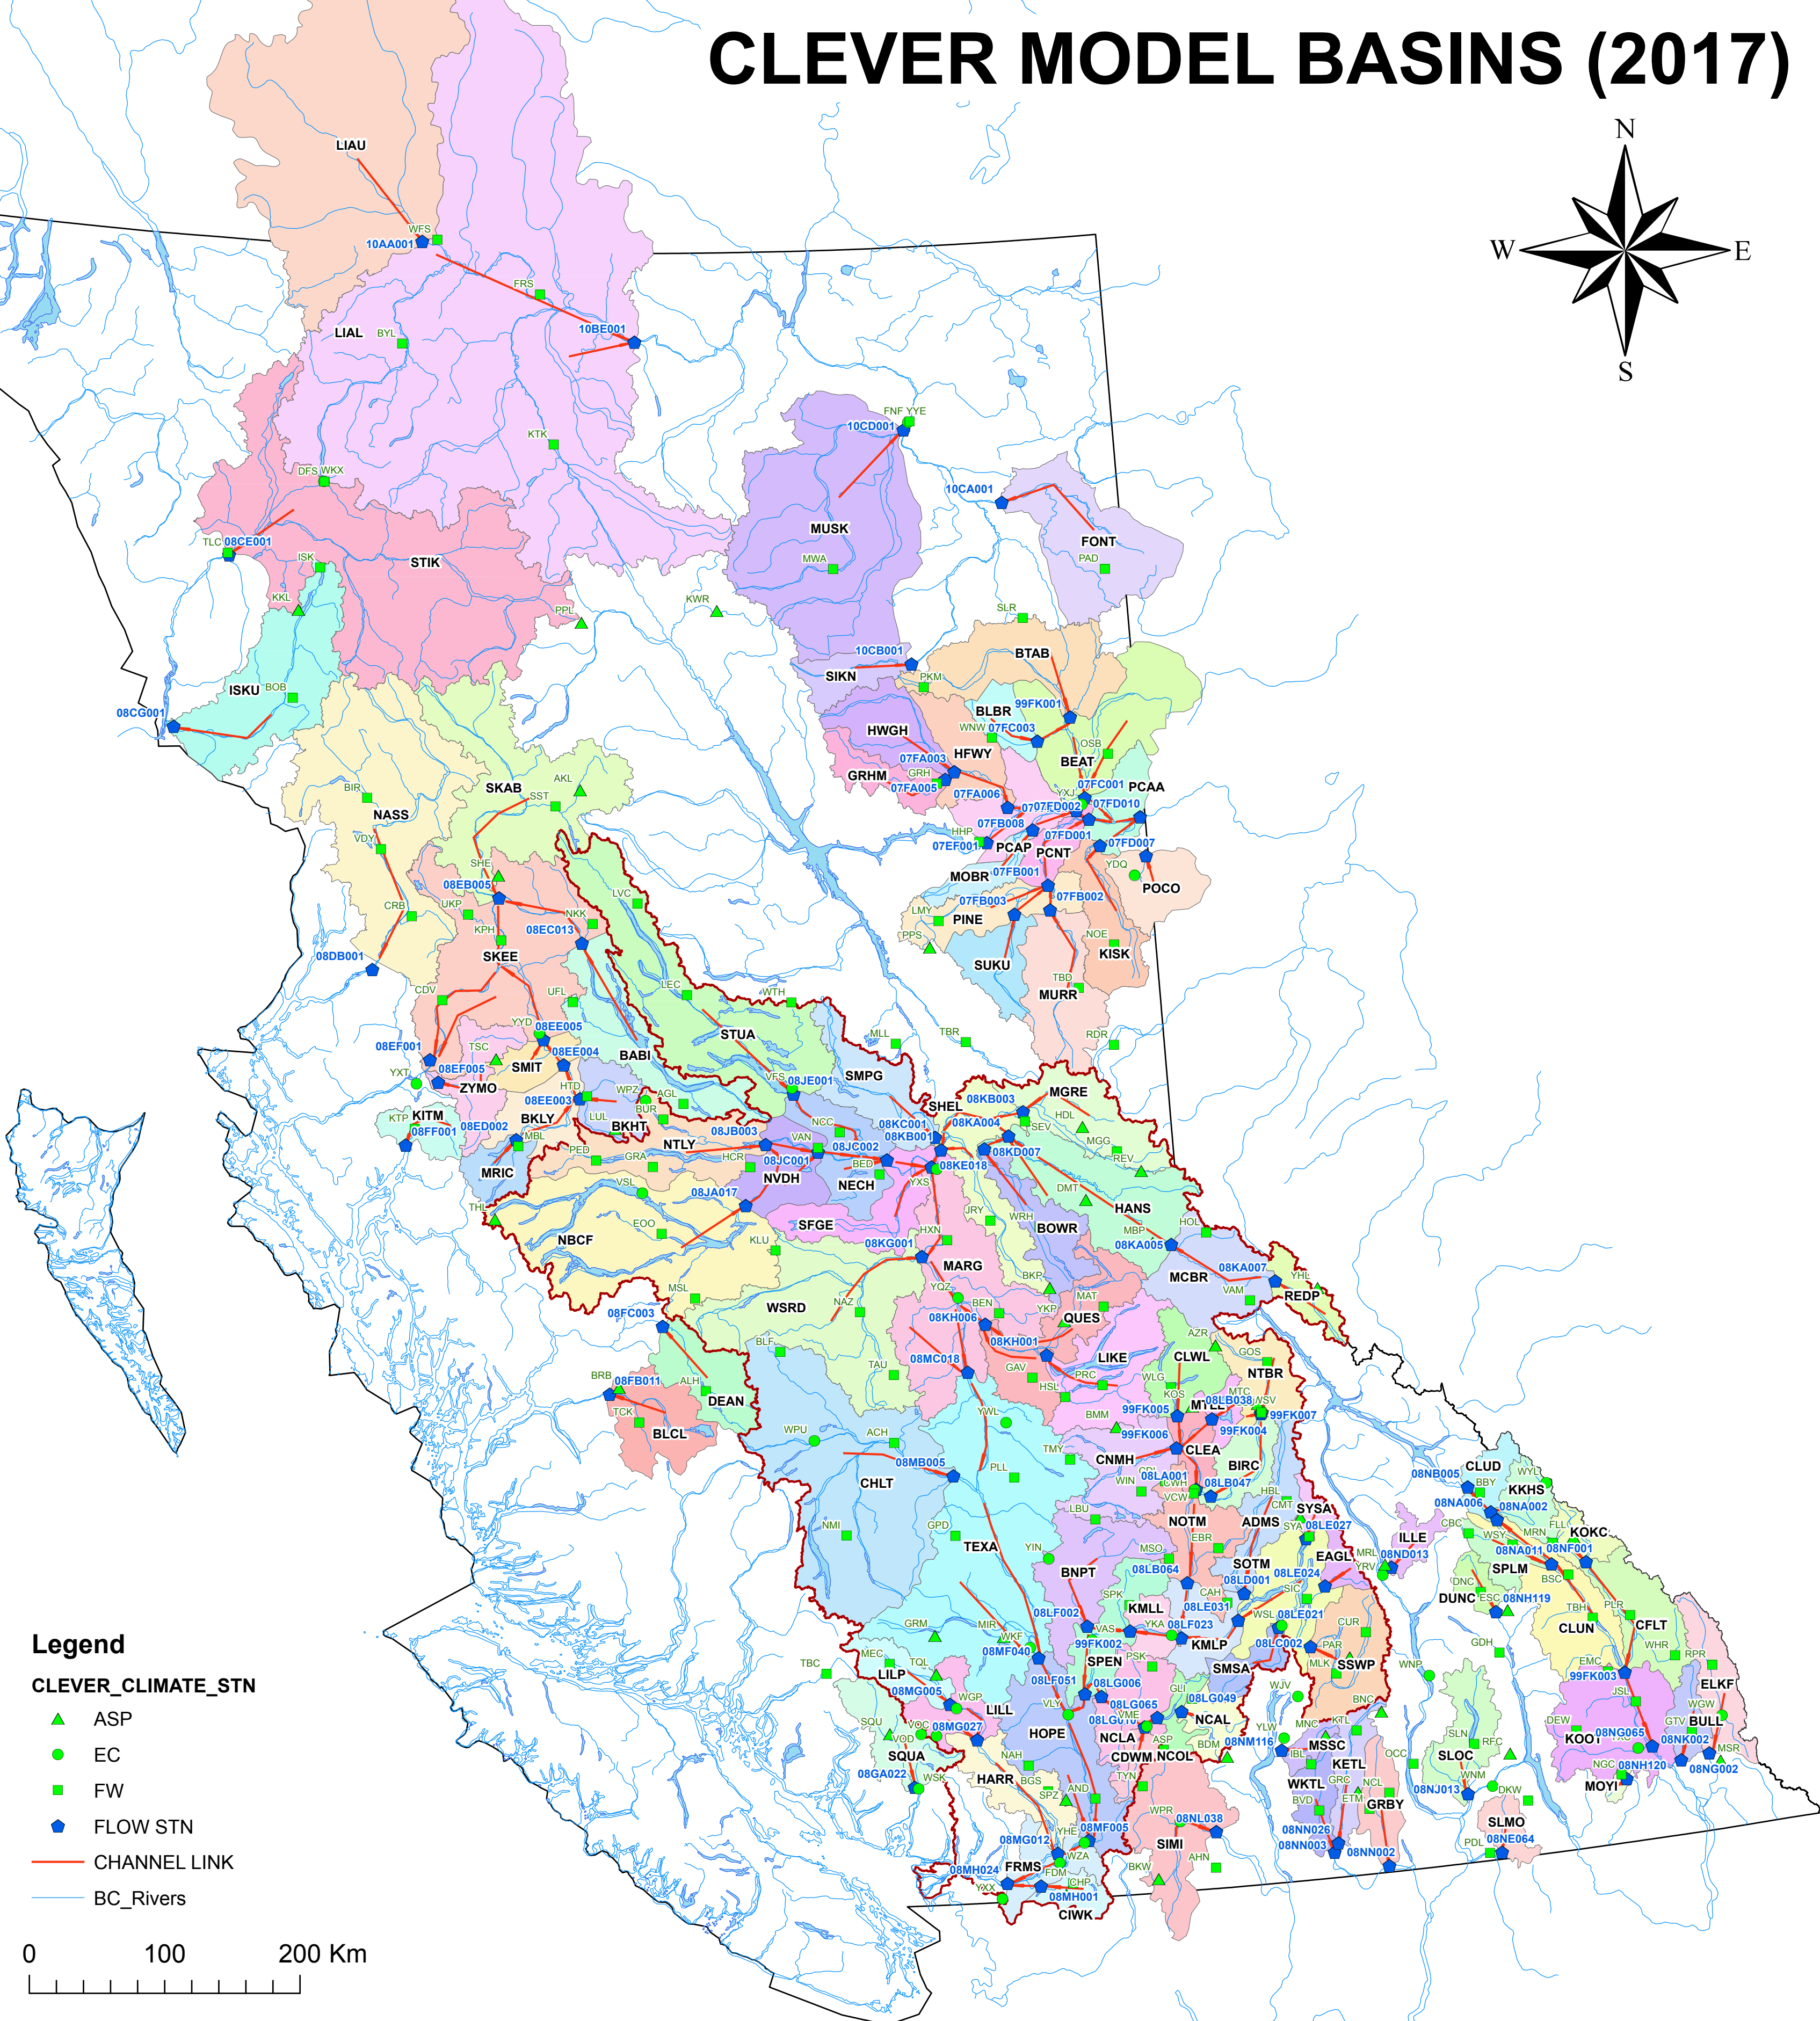

CLEVER MODEL BASINS (2017)

- Legend**
- CLEVER_CLIMATE_STN**
- ▲ ASP
 - EC
 - FW
 - ◆ FLOW STN
 - CHANNEL LINK
 - BC_Rivers

0 100 200 Km