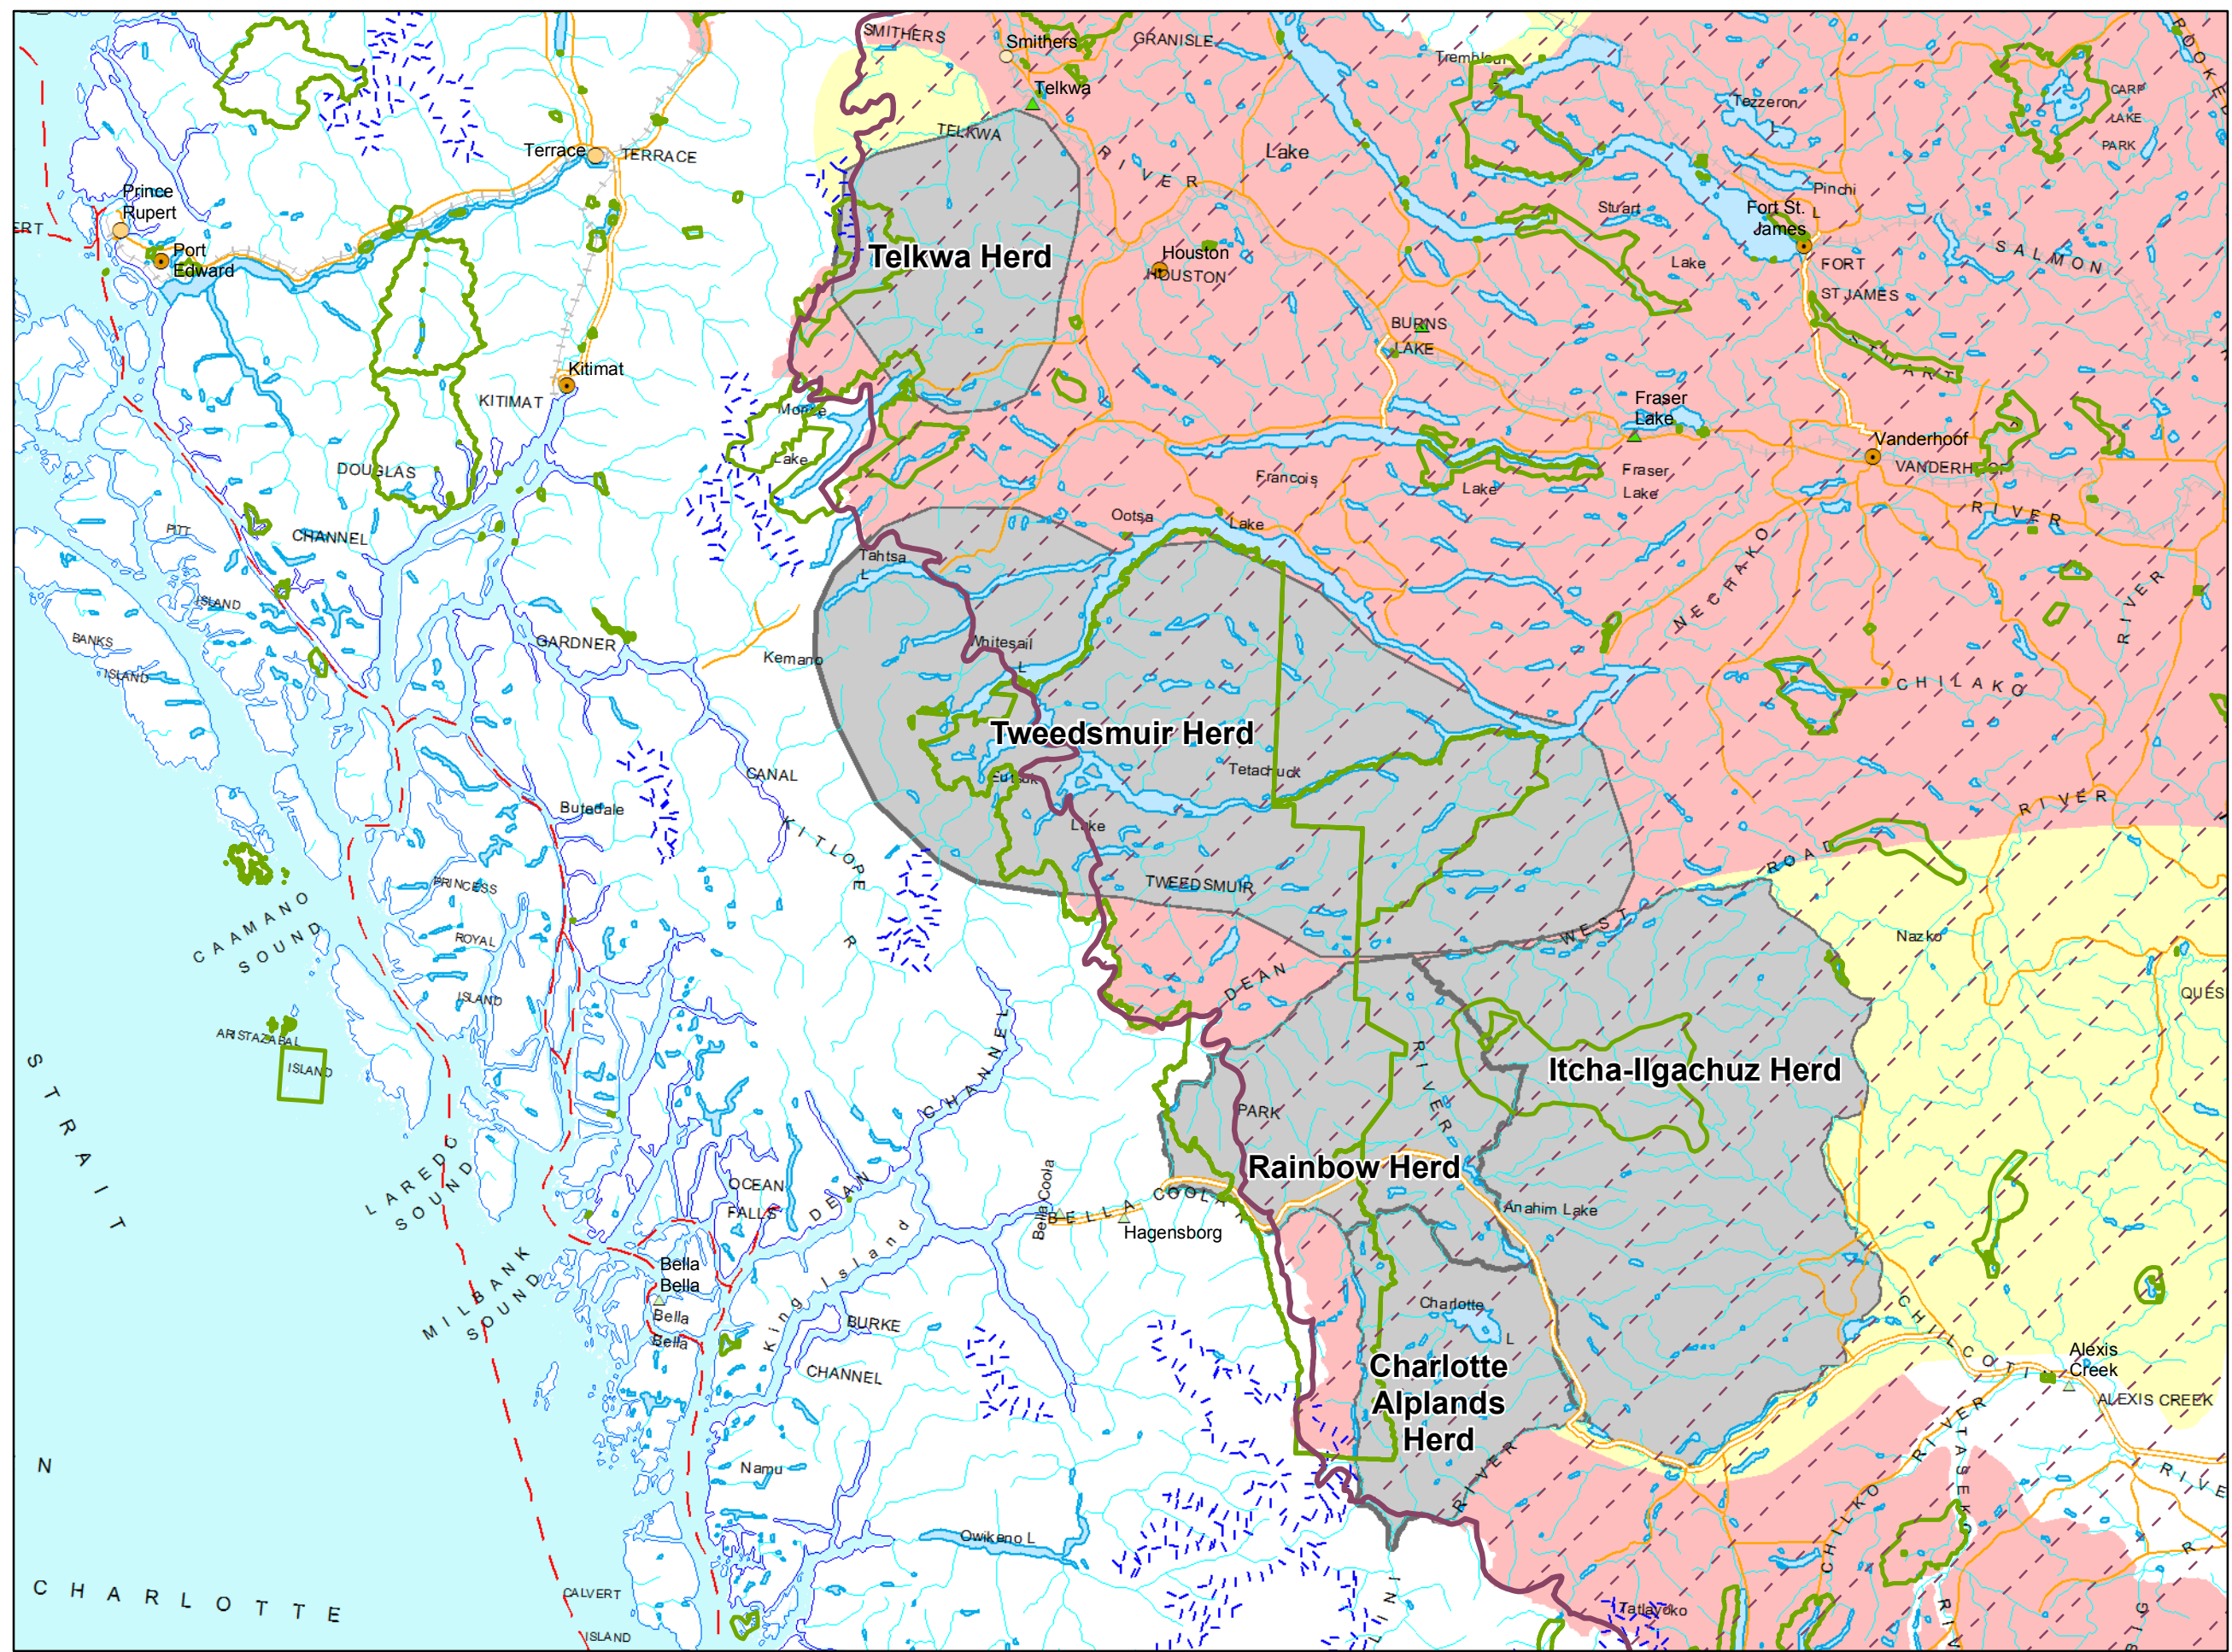

Map 01
Distribution of Northern Caribou Herds in the Southern Mountains Northern Ecological Area¹

¹ Based on provincial caribou mapping

- Southern Mountains Northern Ecological Area
- Parks and Protected Areas
- Herd Status**
 - Caribou Herd Core Range
 - Caribou Present at Low Density
 - Extirpated Area

Produced by CB
 Ministry of Forests, Lands,
 & Natural Resource Operations
 Williams Lake, British Columbia

Date: May 3, 2011
 Projection: UTM Zone 10, NAD 83
 Project: wl_08_0207_northern_caribou
 MXD: map01_herds_in_SMNEA.mxd
 Historic Project #p9805038