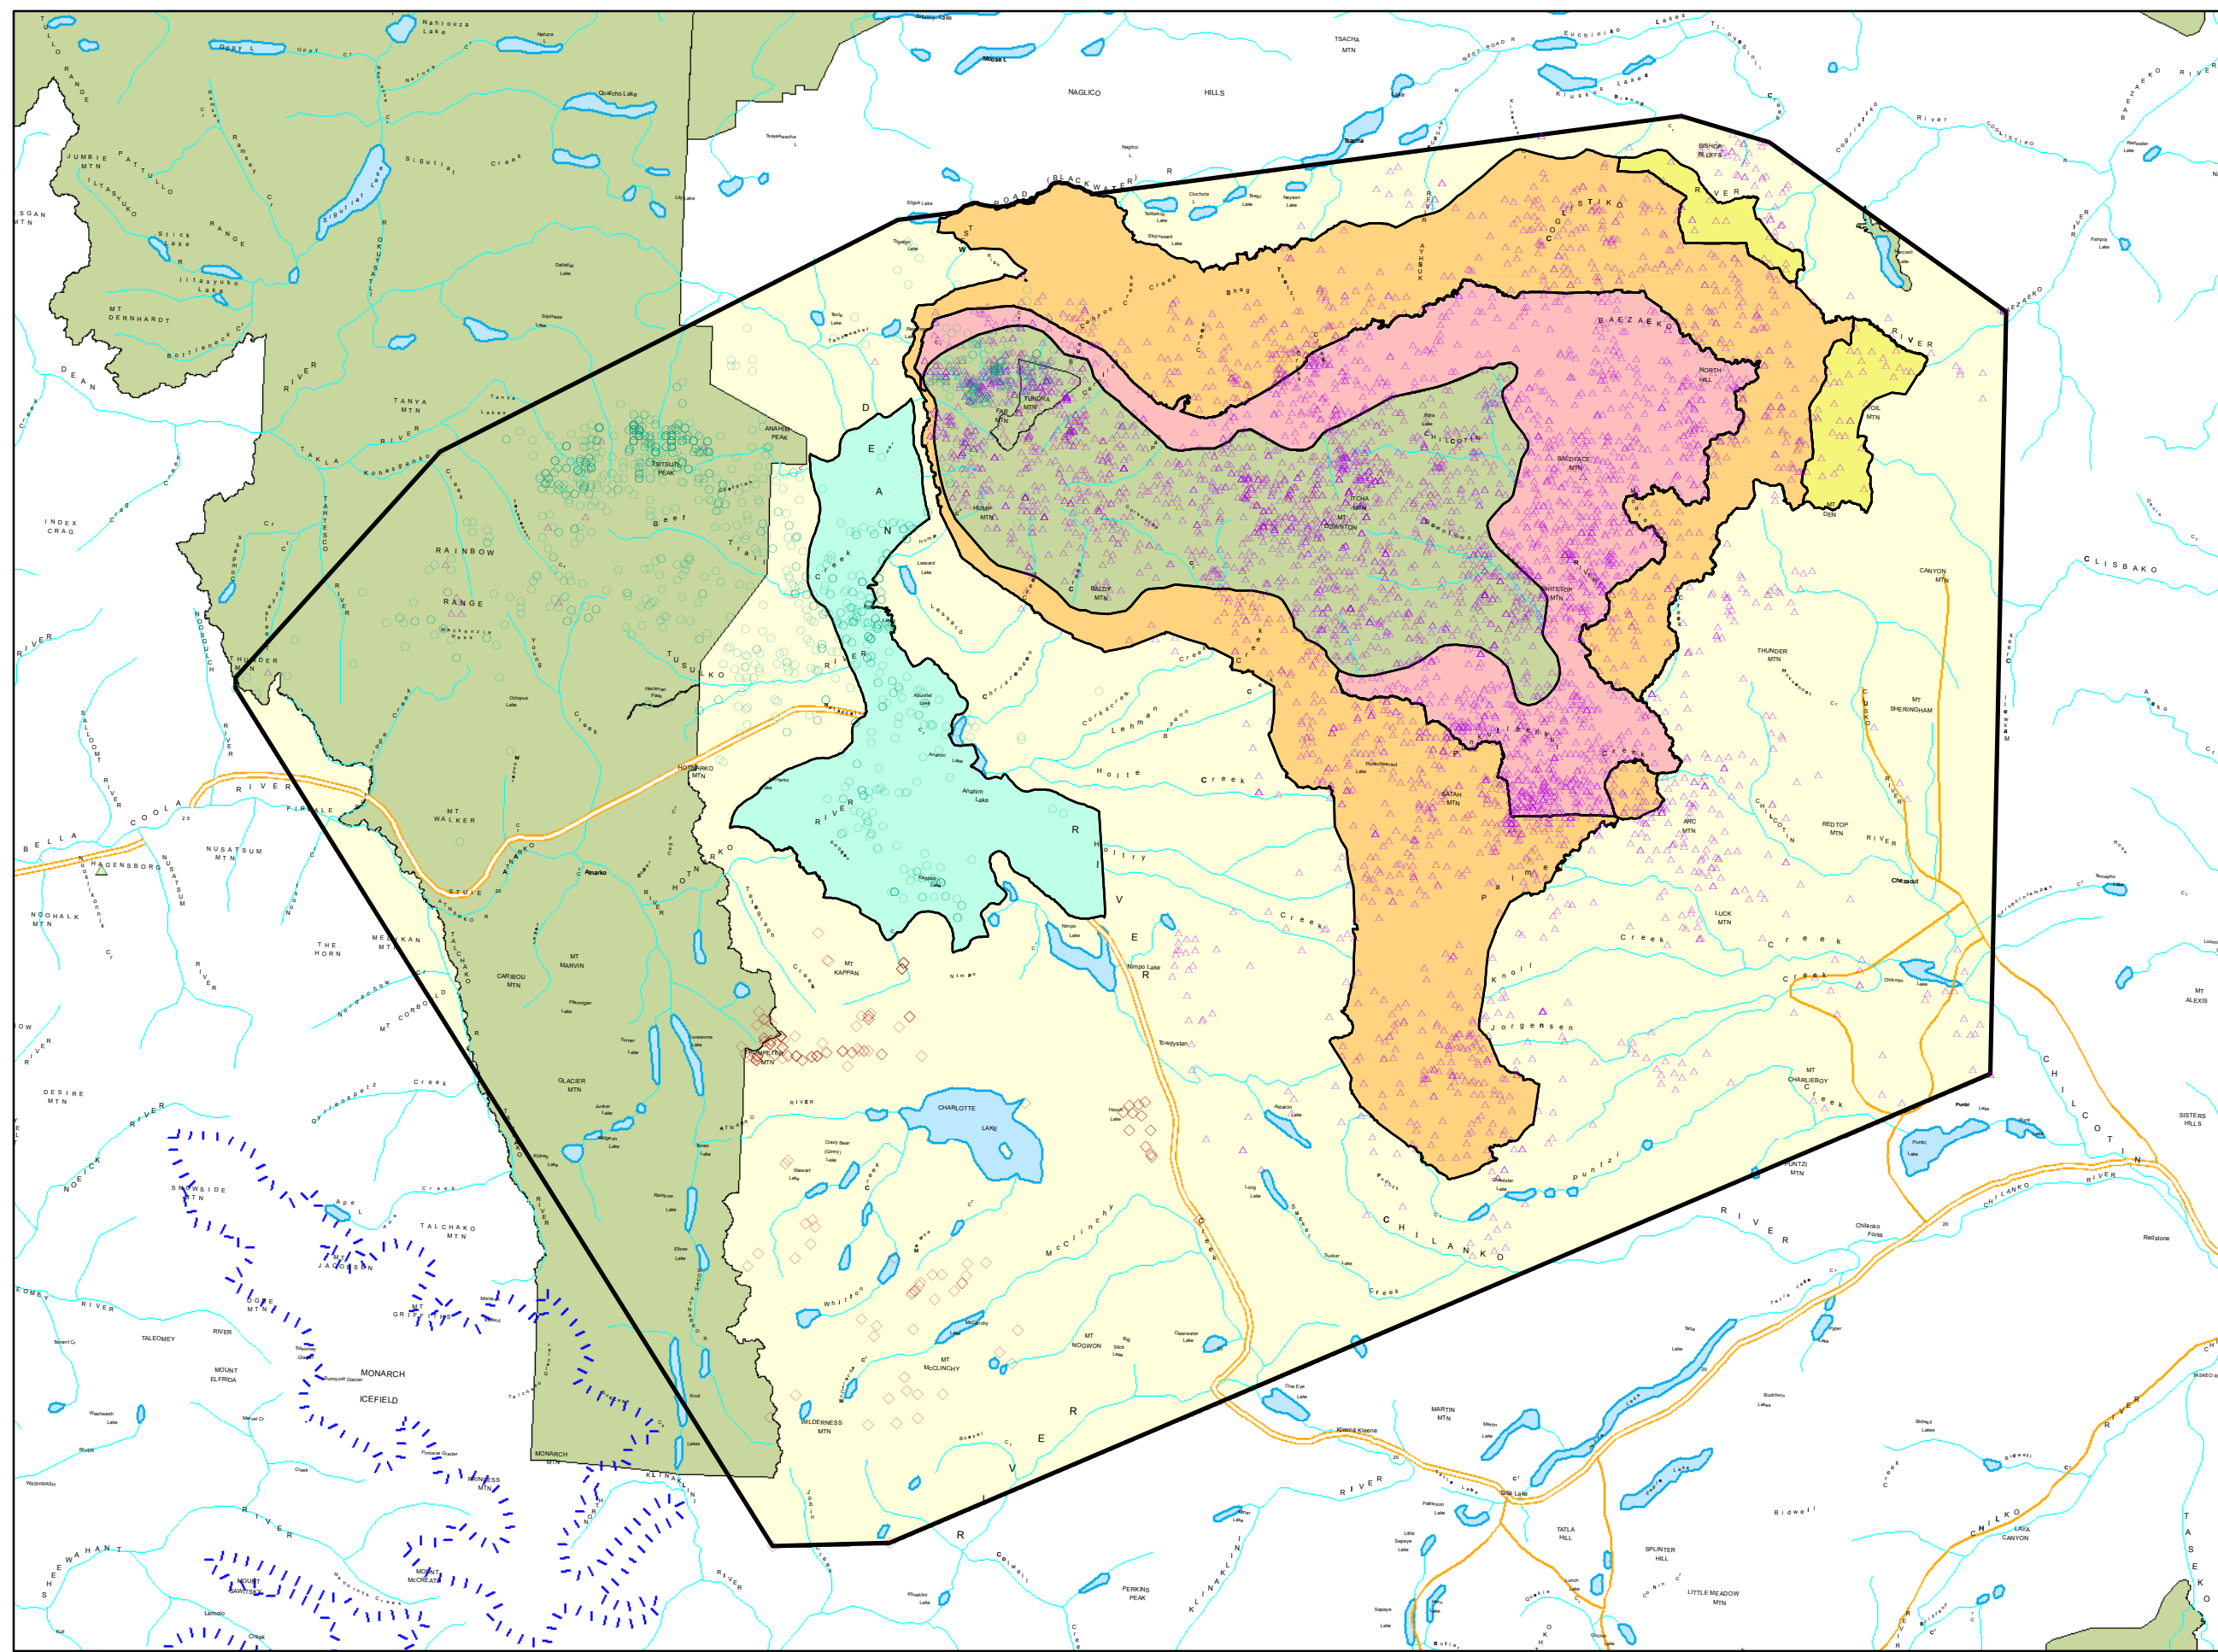

Map 07

Management Approaches Within the Itcha-Ilgachuz Caribou Herd Area (April 2011)

- Caribou Herd Telemetry**
 - Charlotte Alplands Herd
 - Itcha-Ilgachuz Mtns. Herd
 - Rainbow Mtns. Herd
- Itcha-Ilgachuz Caribou Habitat Area
- No Harvest Zone
- Modified Harvest Zone
- Enhanced Conventional Harvest Zone
- Natural Seral Distribution Area
- Conventional Harvest Area
- Parks and Protected Areas

Scale 1:600,000

Produced by CB
Ministry of Forests, Lands, and
Natural Resource Operations
Williams Lake, British Columbia

Date: May 4, 2011
Projection: UTM Zone 10, NAD 83
Project: wl_08_0207_northern_caribou
MXD: map07_mgmt_approaches.mxd
Historic Project #p9805038