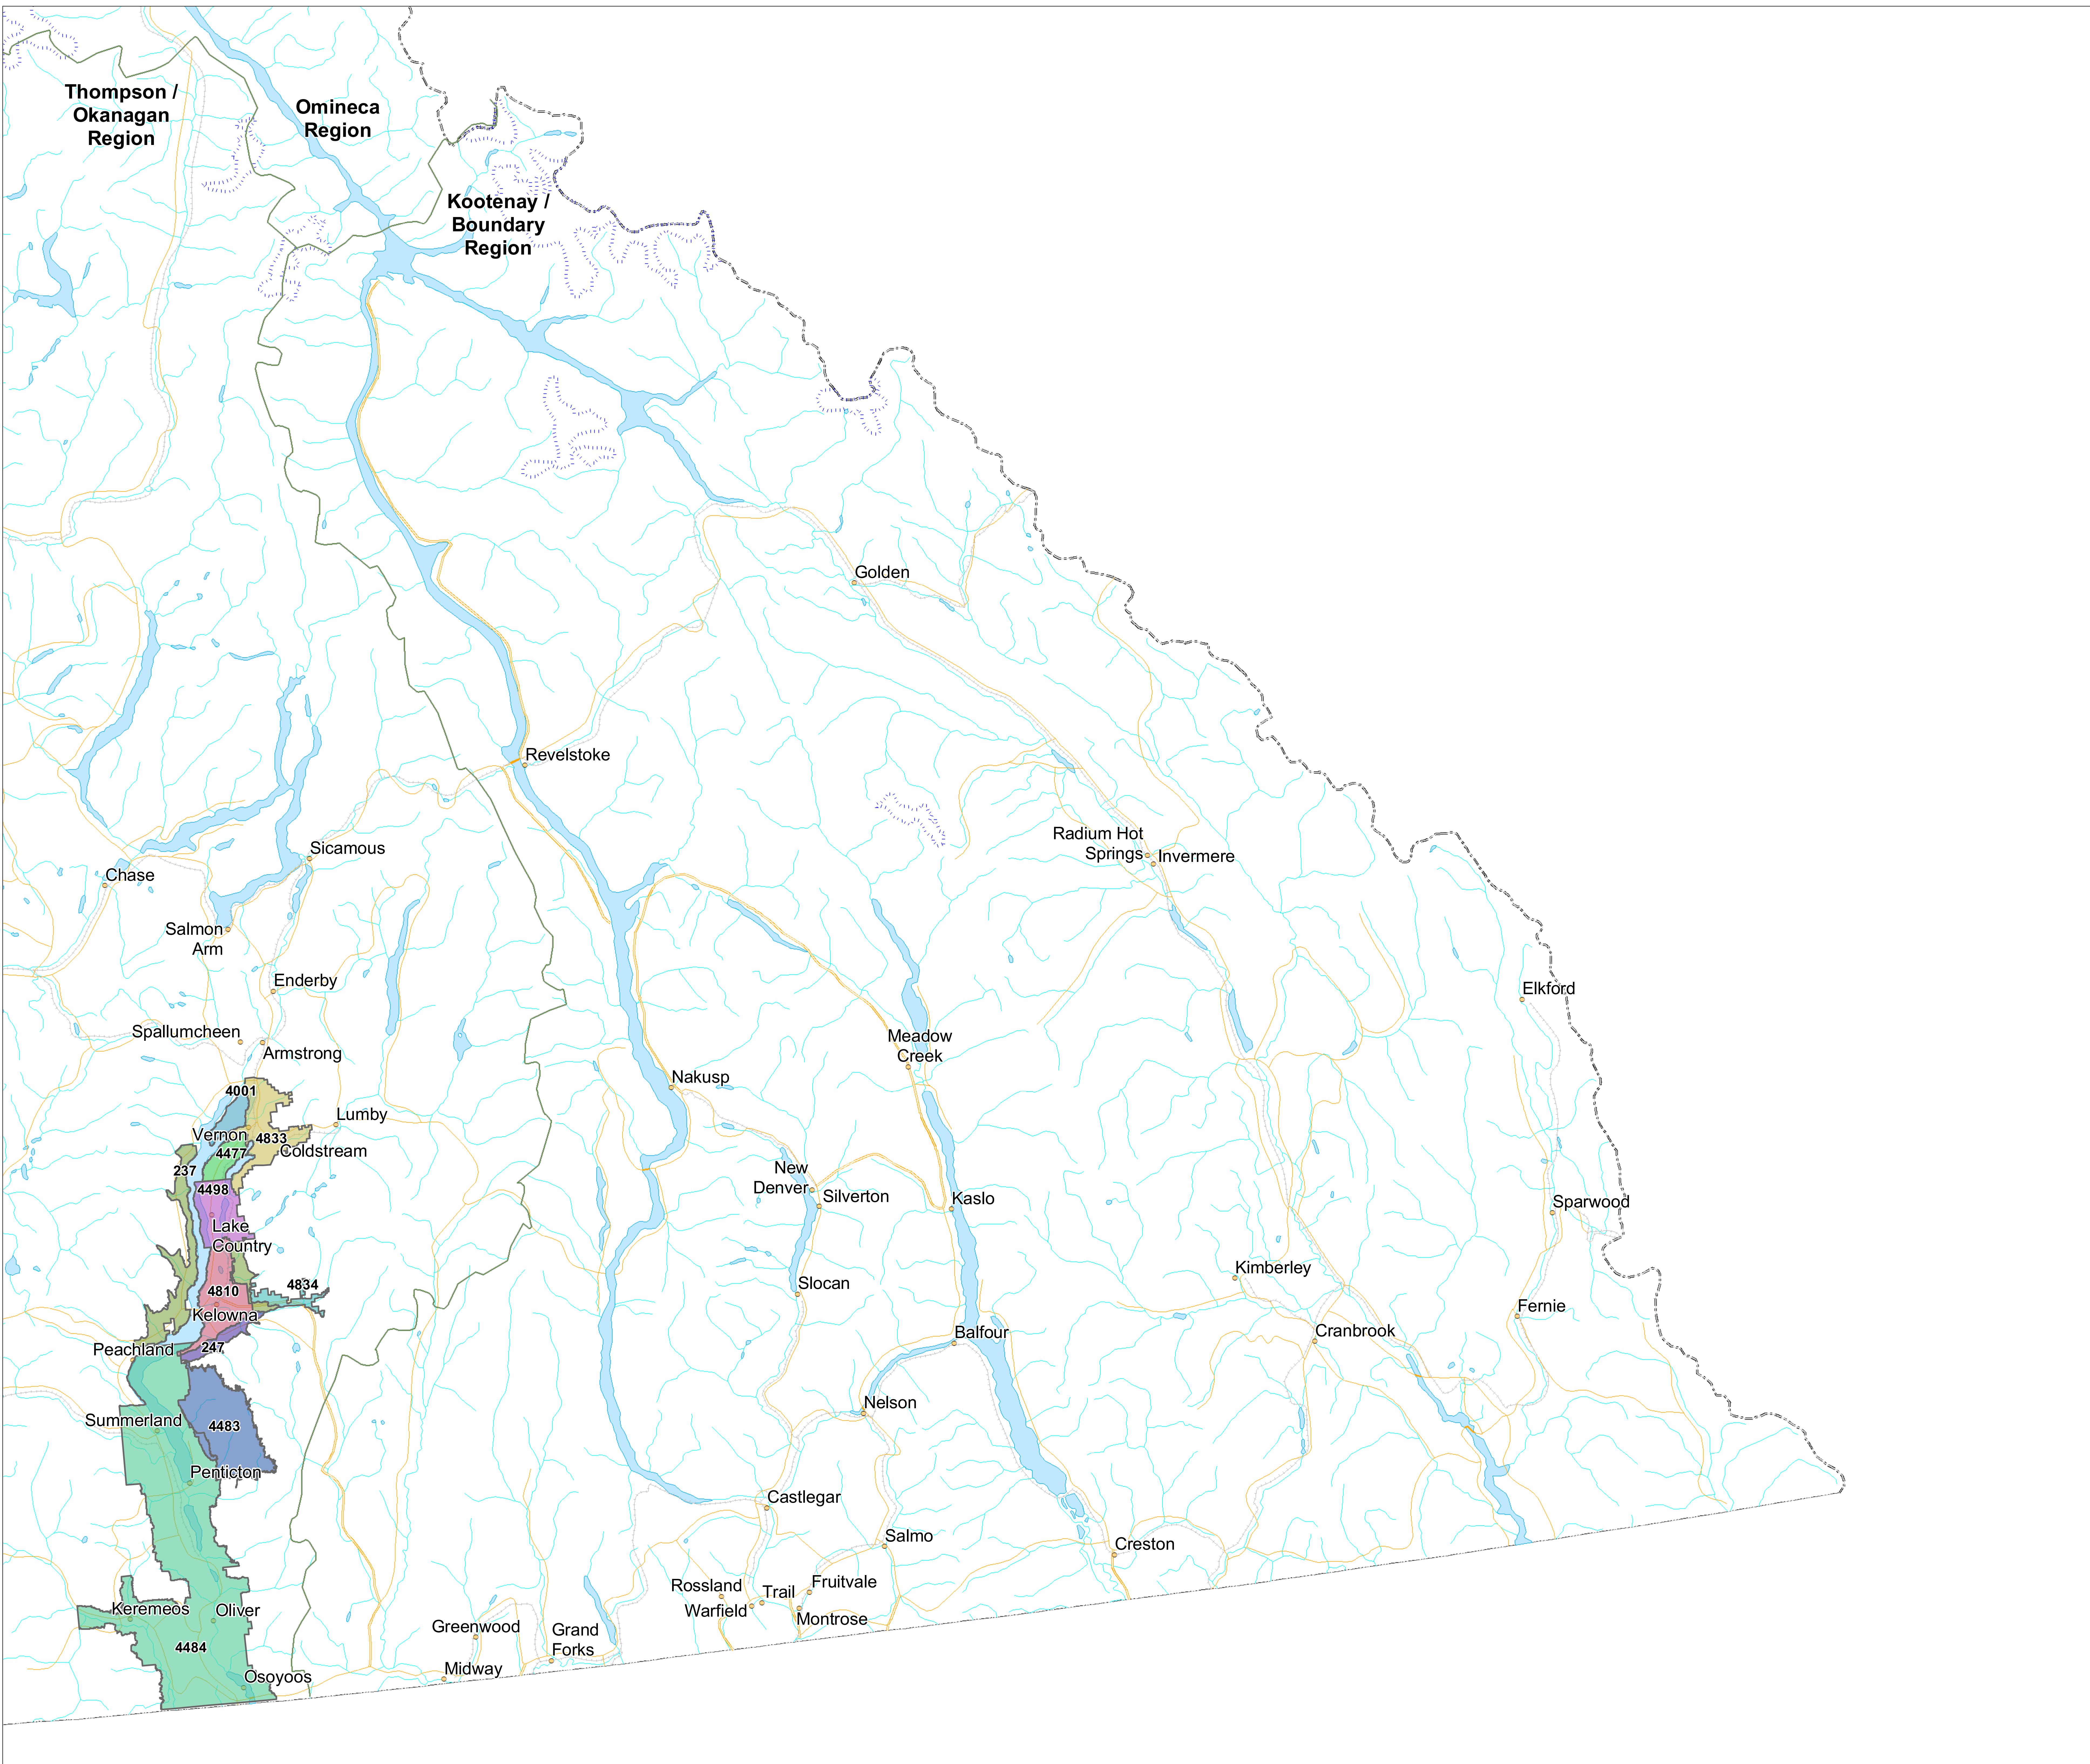

Sensitive Ecosystem Inventory (SEI) Projects in the Kootenay/Boundary MoNRO Region

- Legend**
- 3043 Business Area Project ID (BAPID)
 - MoNRO Region
 - City or Town
 - Ferry Route
 - Road
 - Rail Line
 - Lake or Large River
 - River or Stream
 - Icefield
 - Coastline or Island
 - Boundary (International)
 - Boundary (Interprovincial)

1:500,000
 25 km
 BC Albers, NAD83
 Map Creation Date: Sep 13 2016