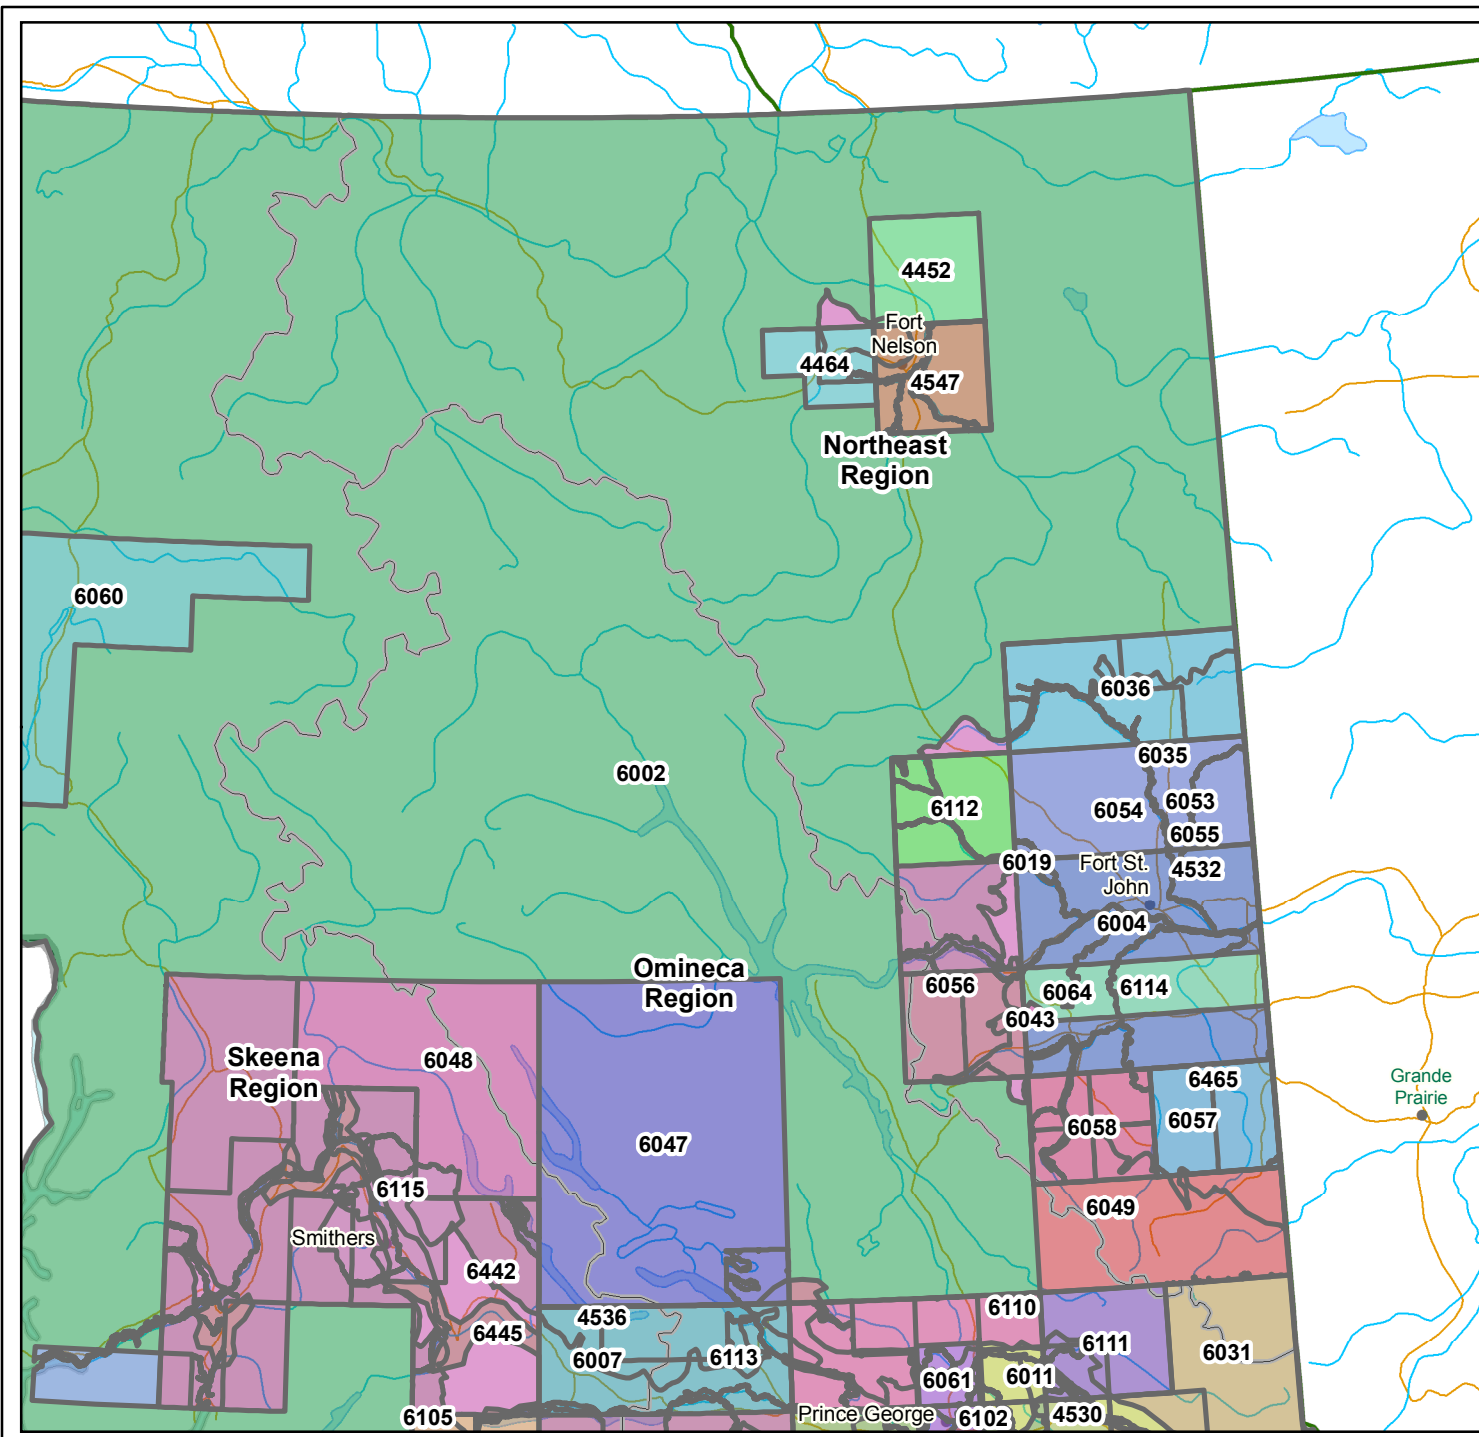

Soil Mapping Projects in the Northeast MoNRO Region

Legend

- 3043** Business Area Project ID (BAPID)
-  MoNRO Region
-  Major Cities
-  International
-  Provincial
-  State
-  Lake
-  River
-  Major Road

120 km

1:3,900,000
 BC Albers, NAD83
 Map Creation Date: Sep 13 2016