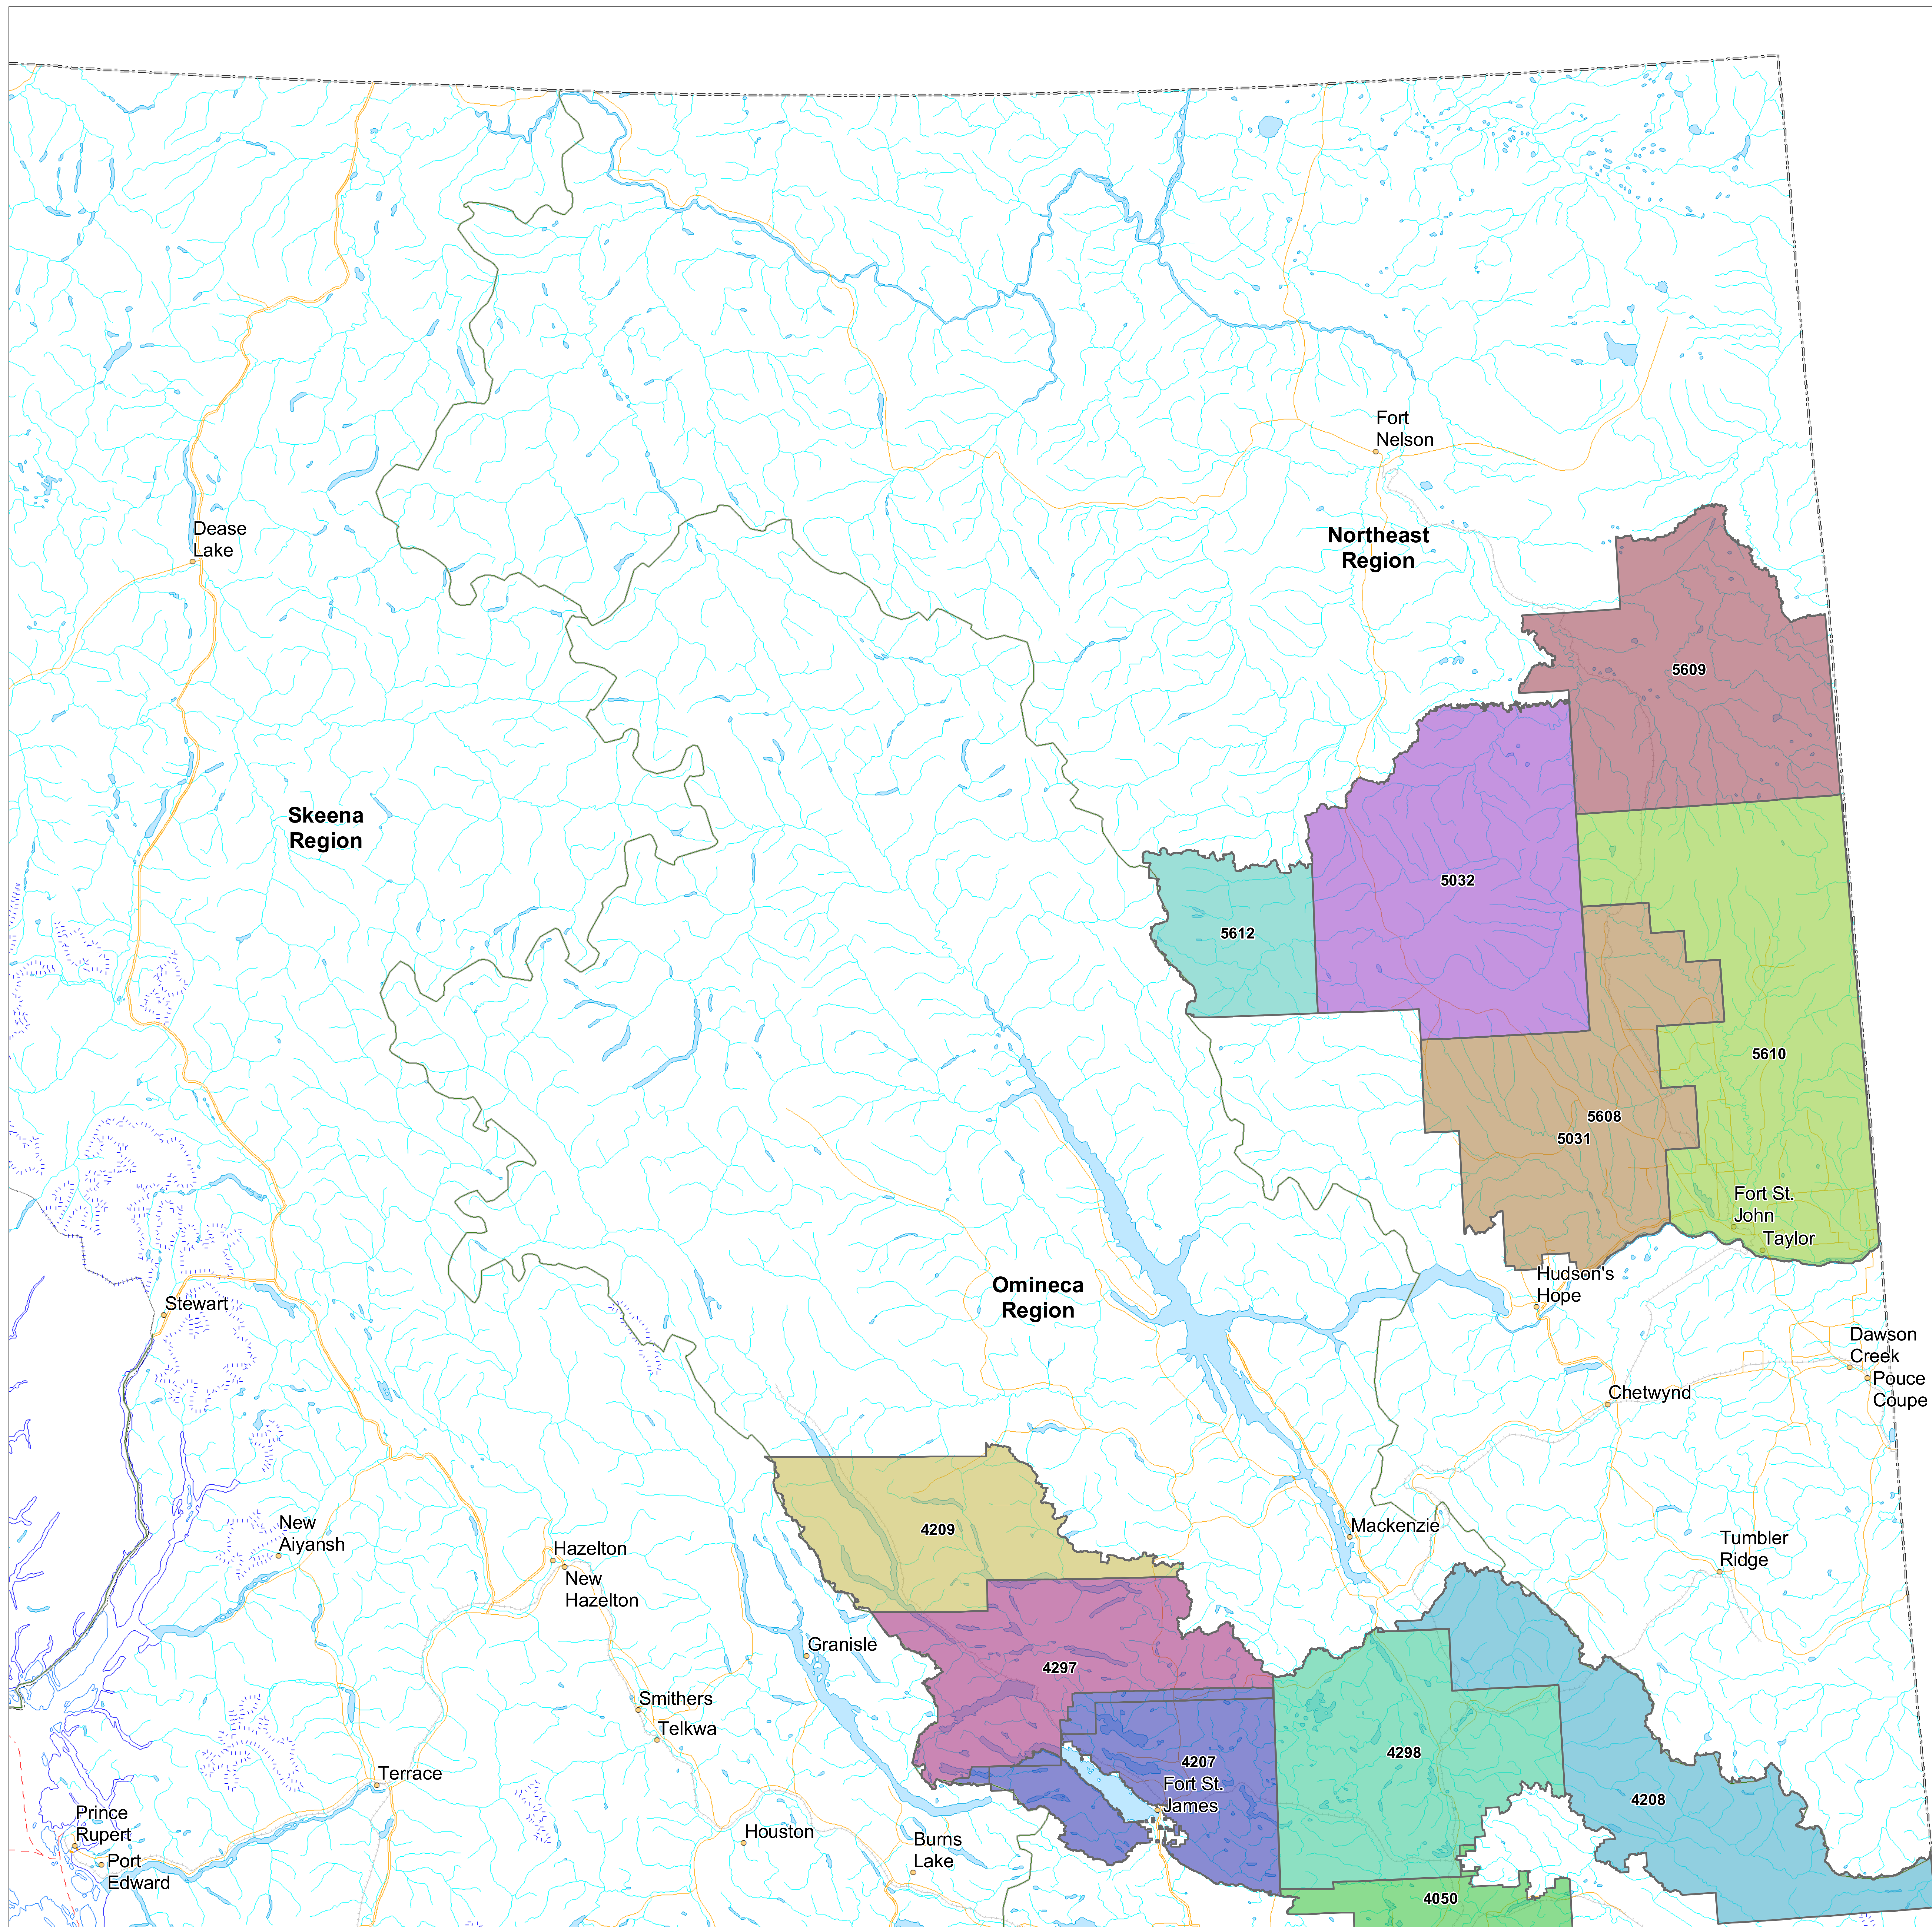

# Bioterrain Mapping (TBT) Projects in the Northeast MoNRO Region

## Legend

- 3043** Business Area Project ID (BAPID)
- MoNRO Region
- City or Town
- Ferry Route
- Road
- Rail Line
- Lake or Large River
- River or Stream
- Icefield
- Coastline or Island
- Boundary (International)
- Boundary (Interprovincial)

1:800,000

40 km

BC Albers, NAD83

Map Creation Date: Jan 24 2014