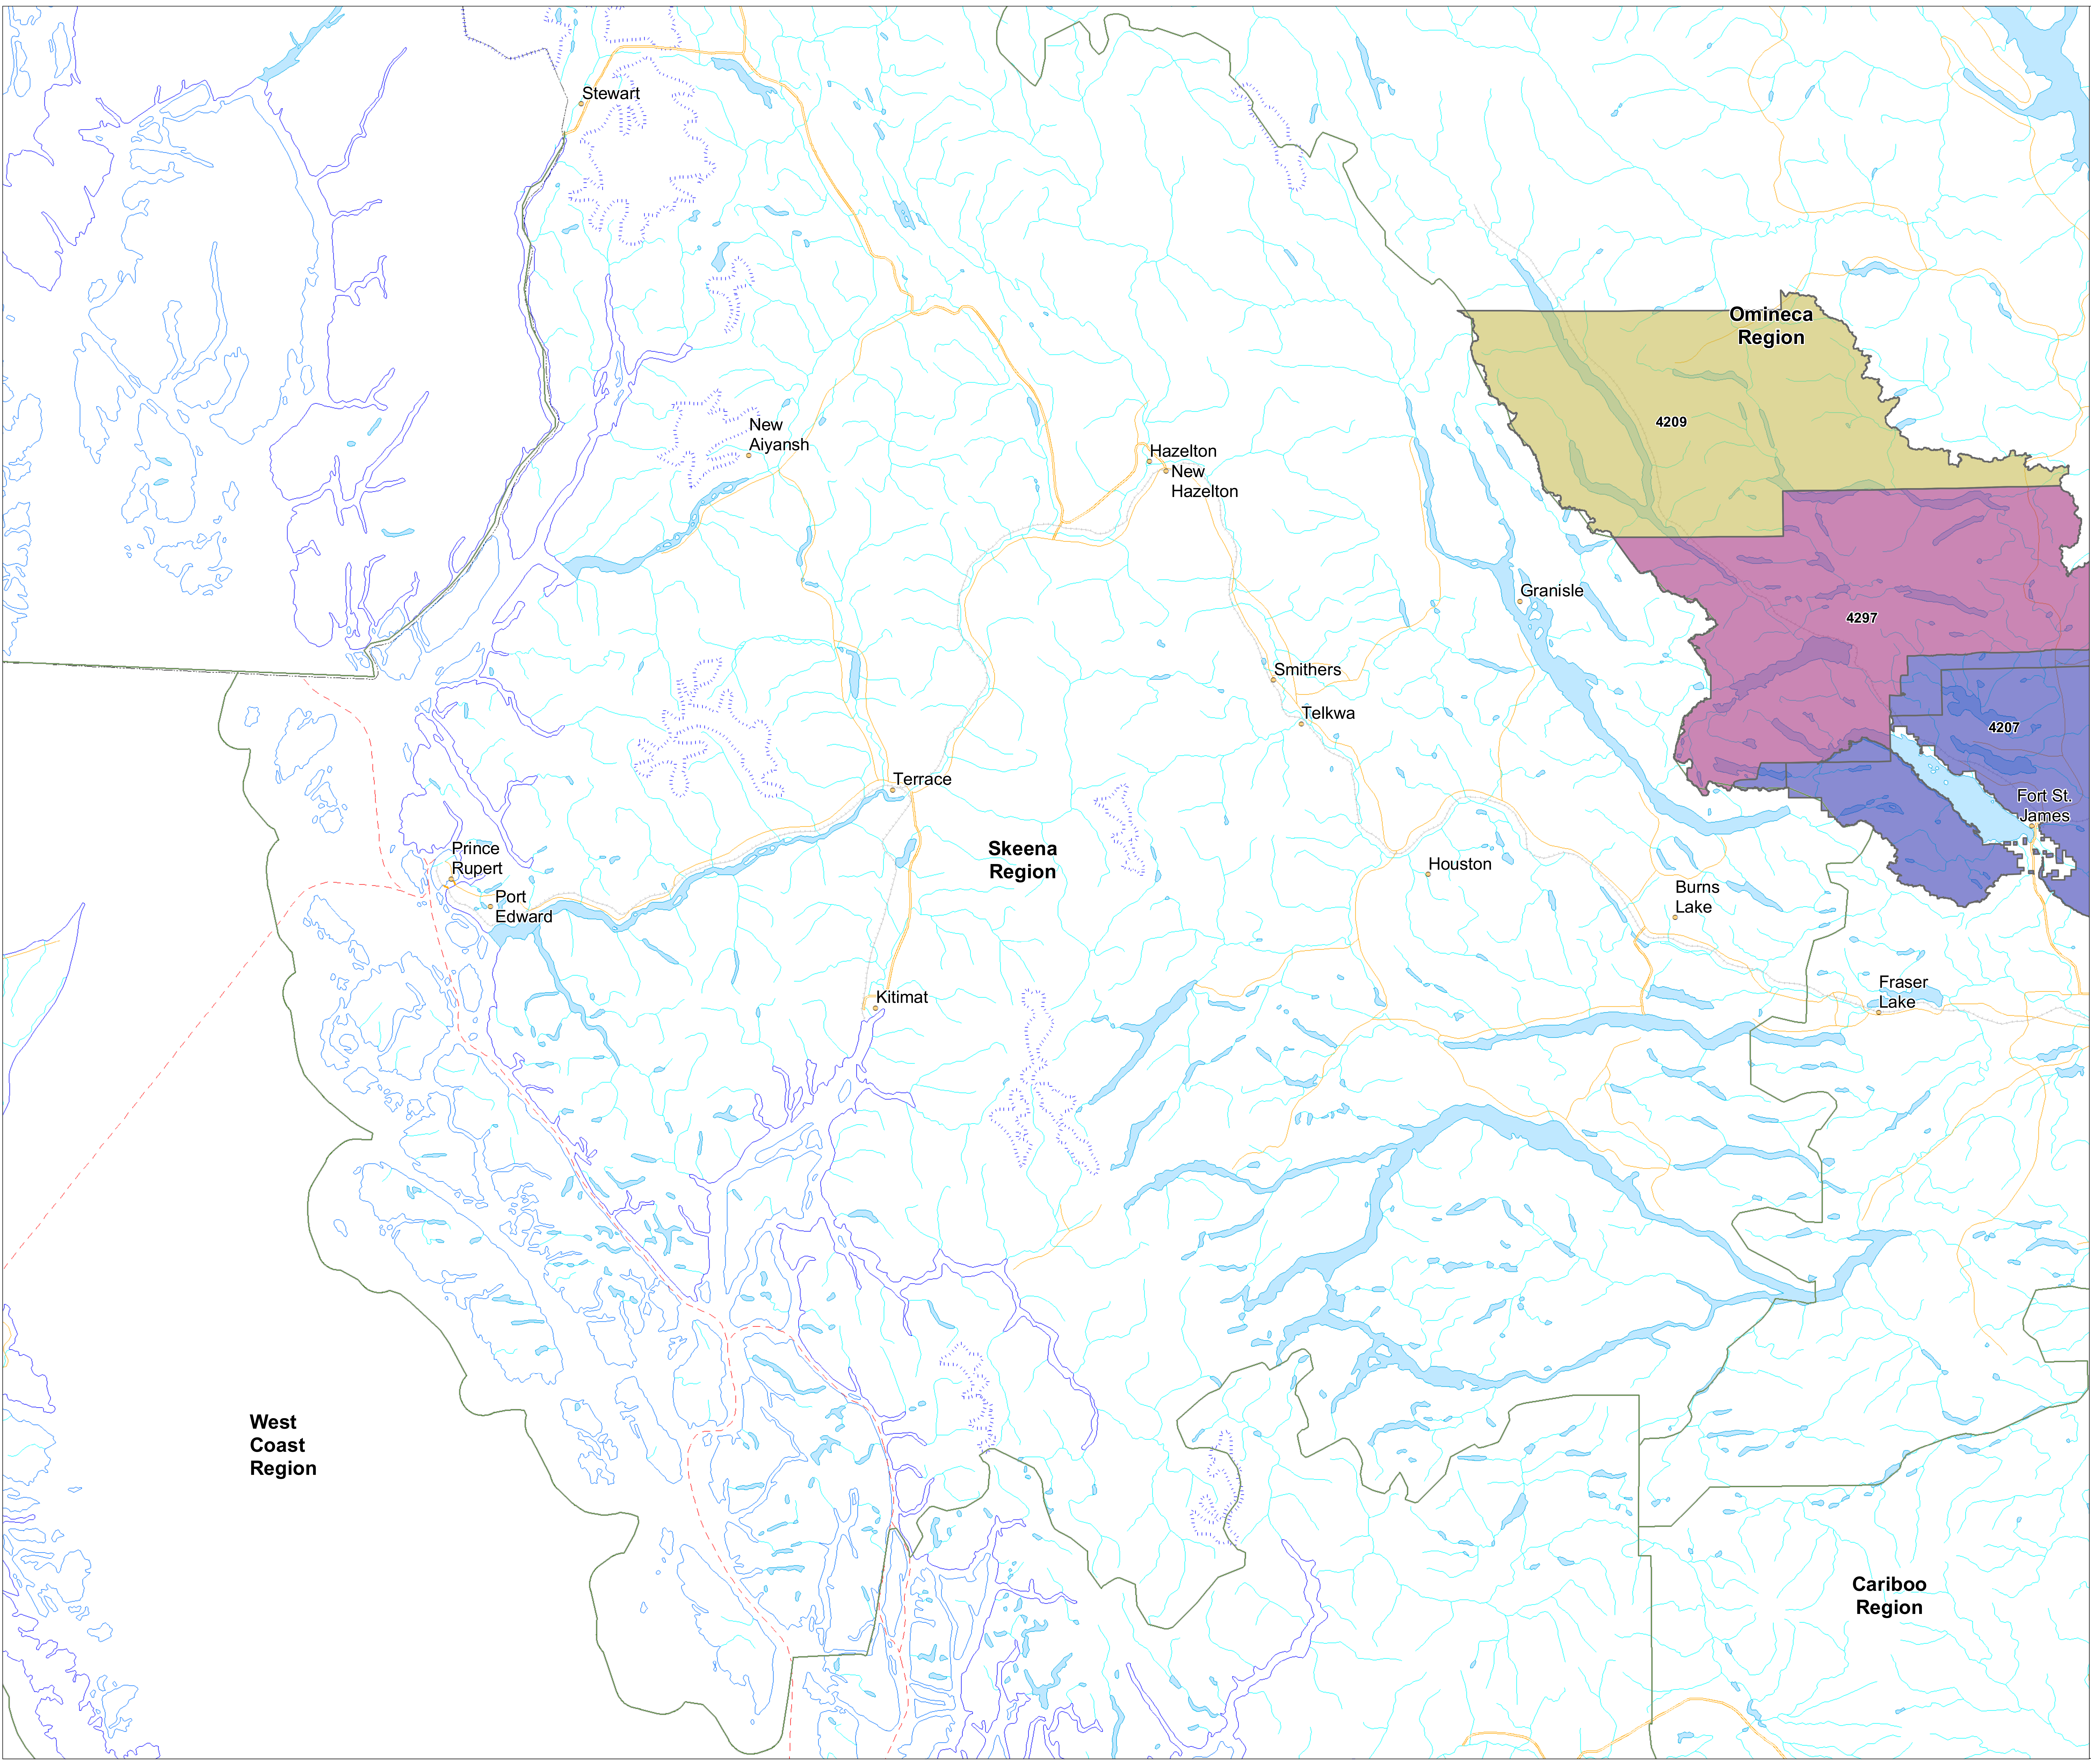

Bioterrain Mapping (TBT) Projects in the Skeena South MoNRO Region

- Legend**
- 3043 Business Area Project ID (BAPID)
 - MoNRO Region
 - City or Town
 - Ferry Route
 - Road
 - Rail Line
 - Lake or Large River
 - River or Stream
 - Icefield
 - Coastline or Island
 - Boundary (International)
 - Boundary (Interprovincial)

1:500,000
25 km

BC Albers, NAD83
Map Creation Date: Jan 24 2014