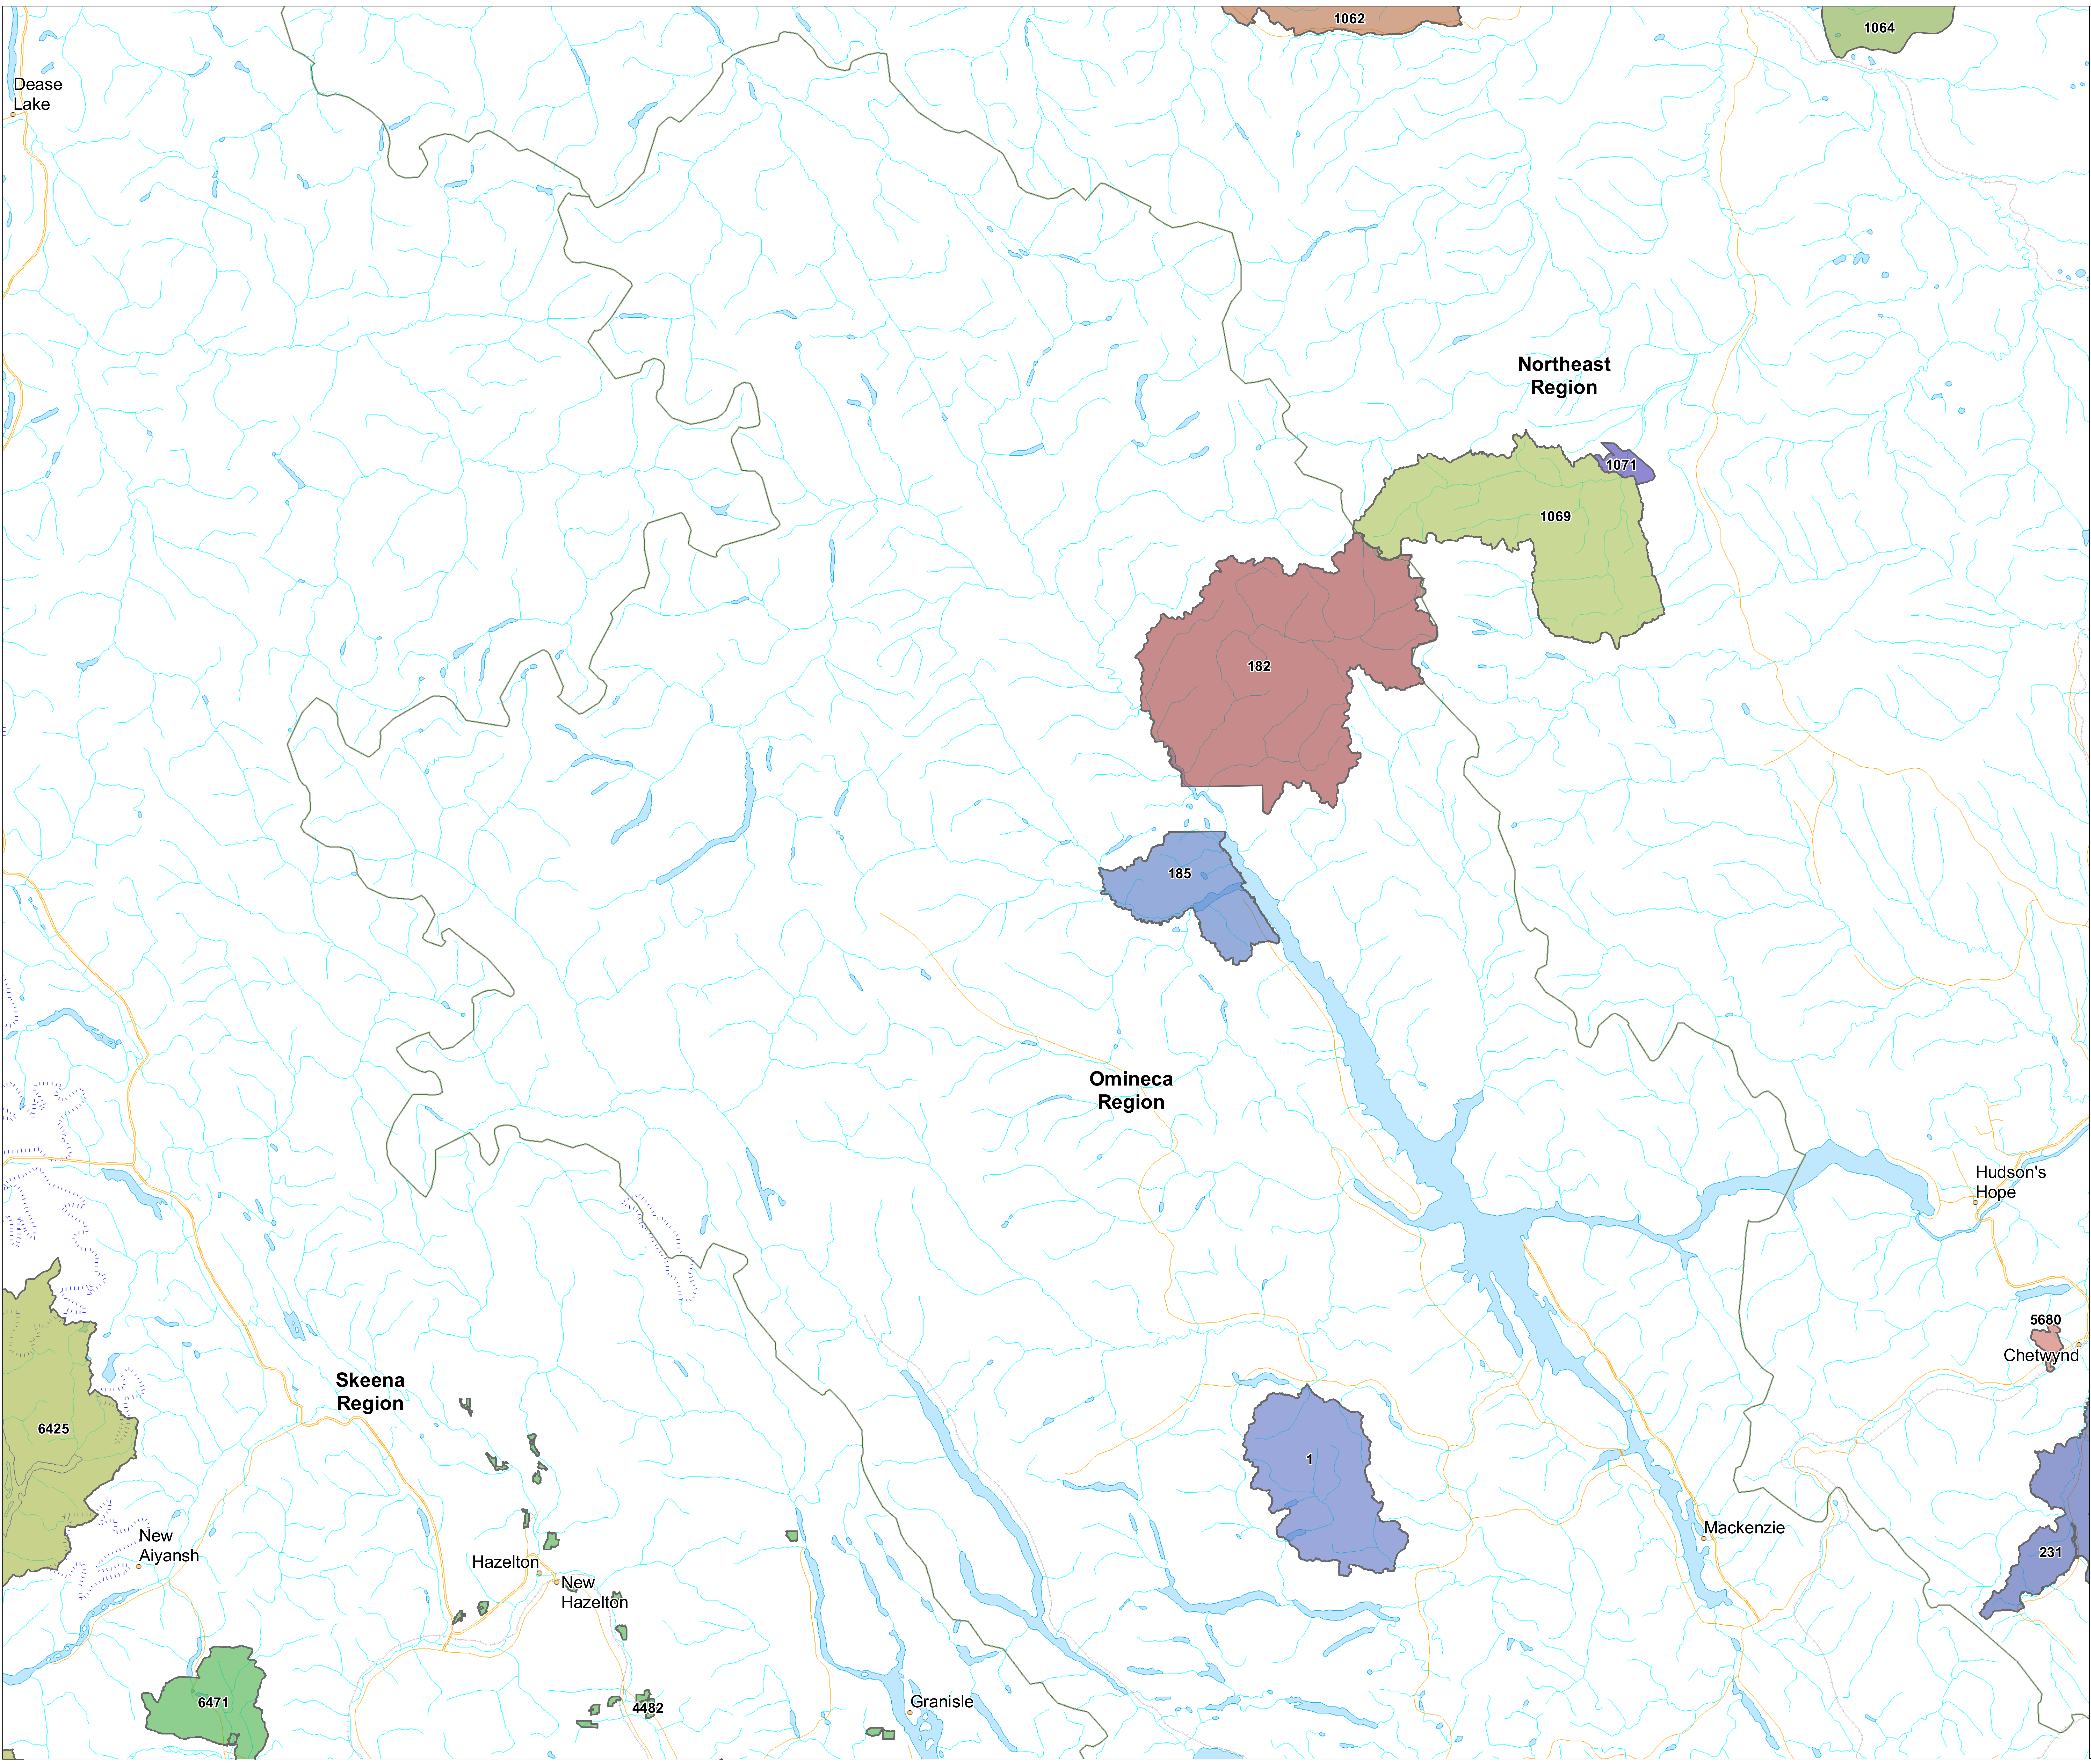

Terrestrial Ecosystem Mapping (TEM) Projects in the Omineca North MoNRO Region

Legend

- 3043** Business Area Project ID (BAPID)
- MoNRO Region
- City or Town
- Ferry Route
- Road
- Rail Line
- Lake or Large River
- River or Stream
- Icefield
- Coastline or Island
- Boundary (International)
- Boundary (Interprovincial)

1:500,000
25 km

BC Albers, NAD83
Map Creation Date: Sep 13 2016