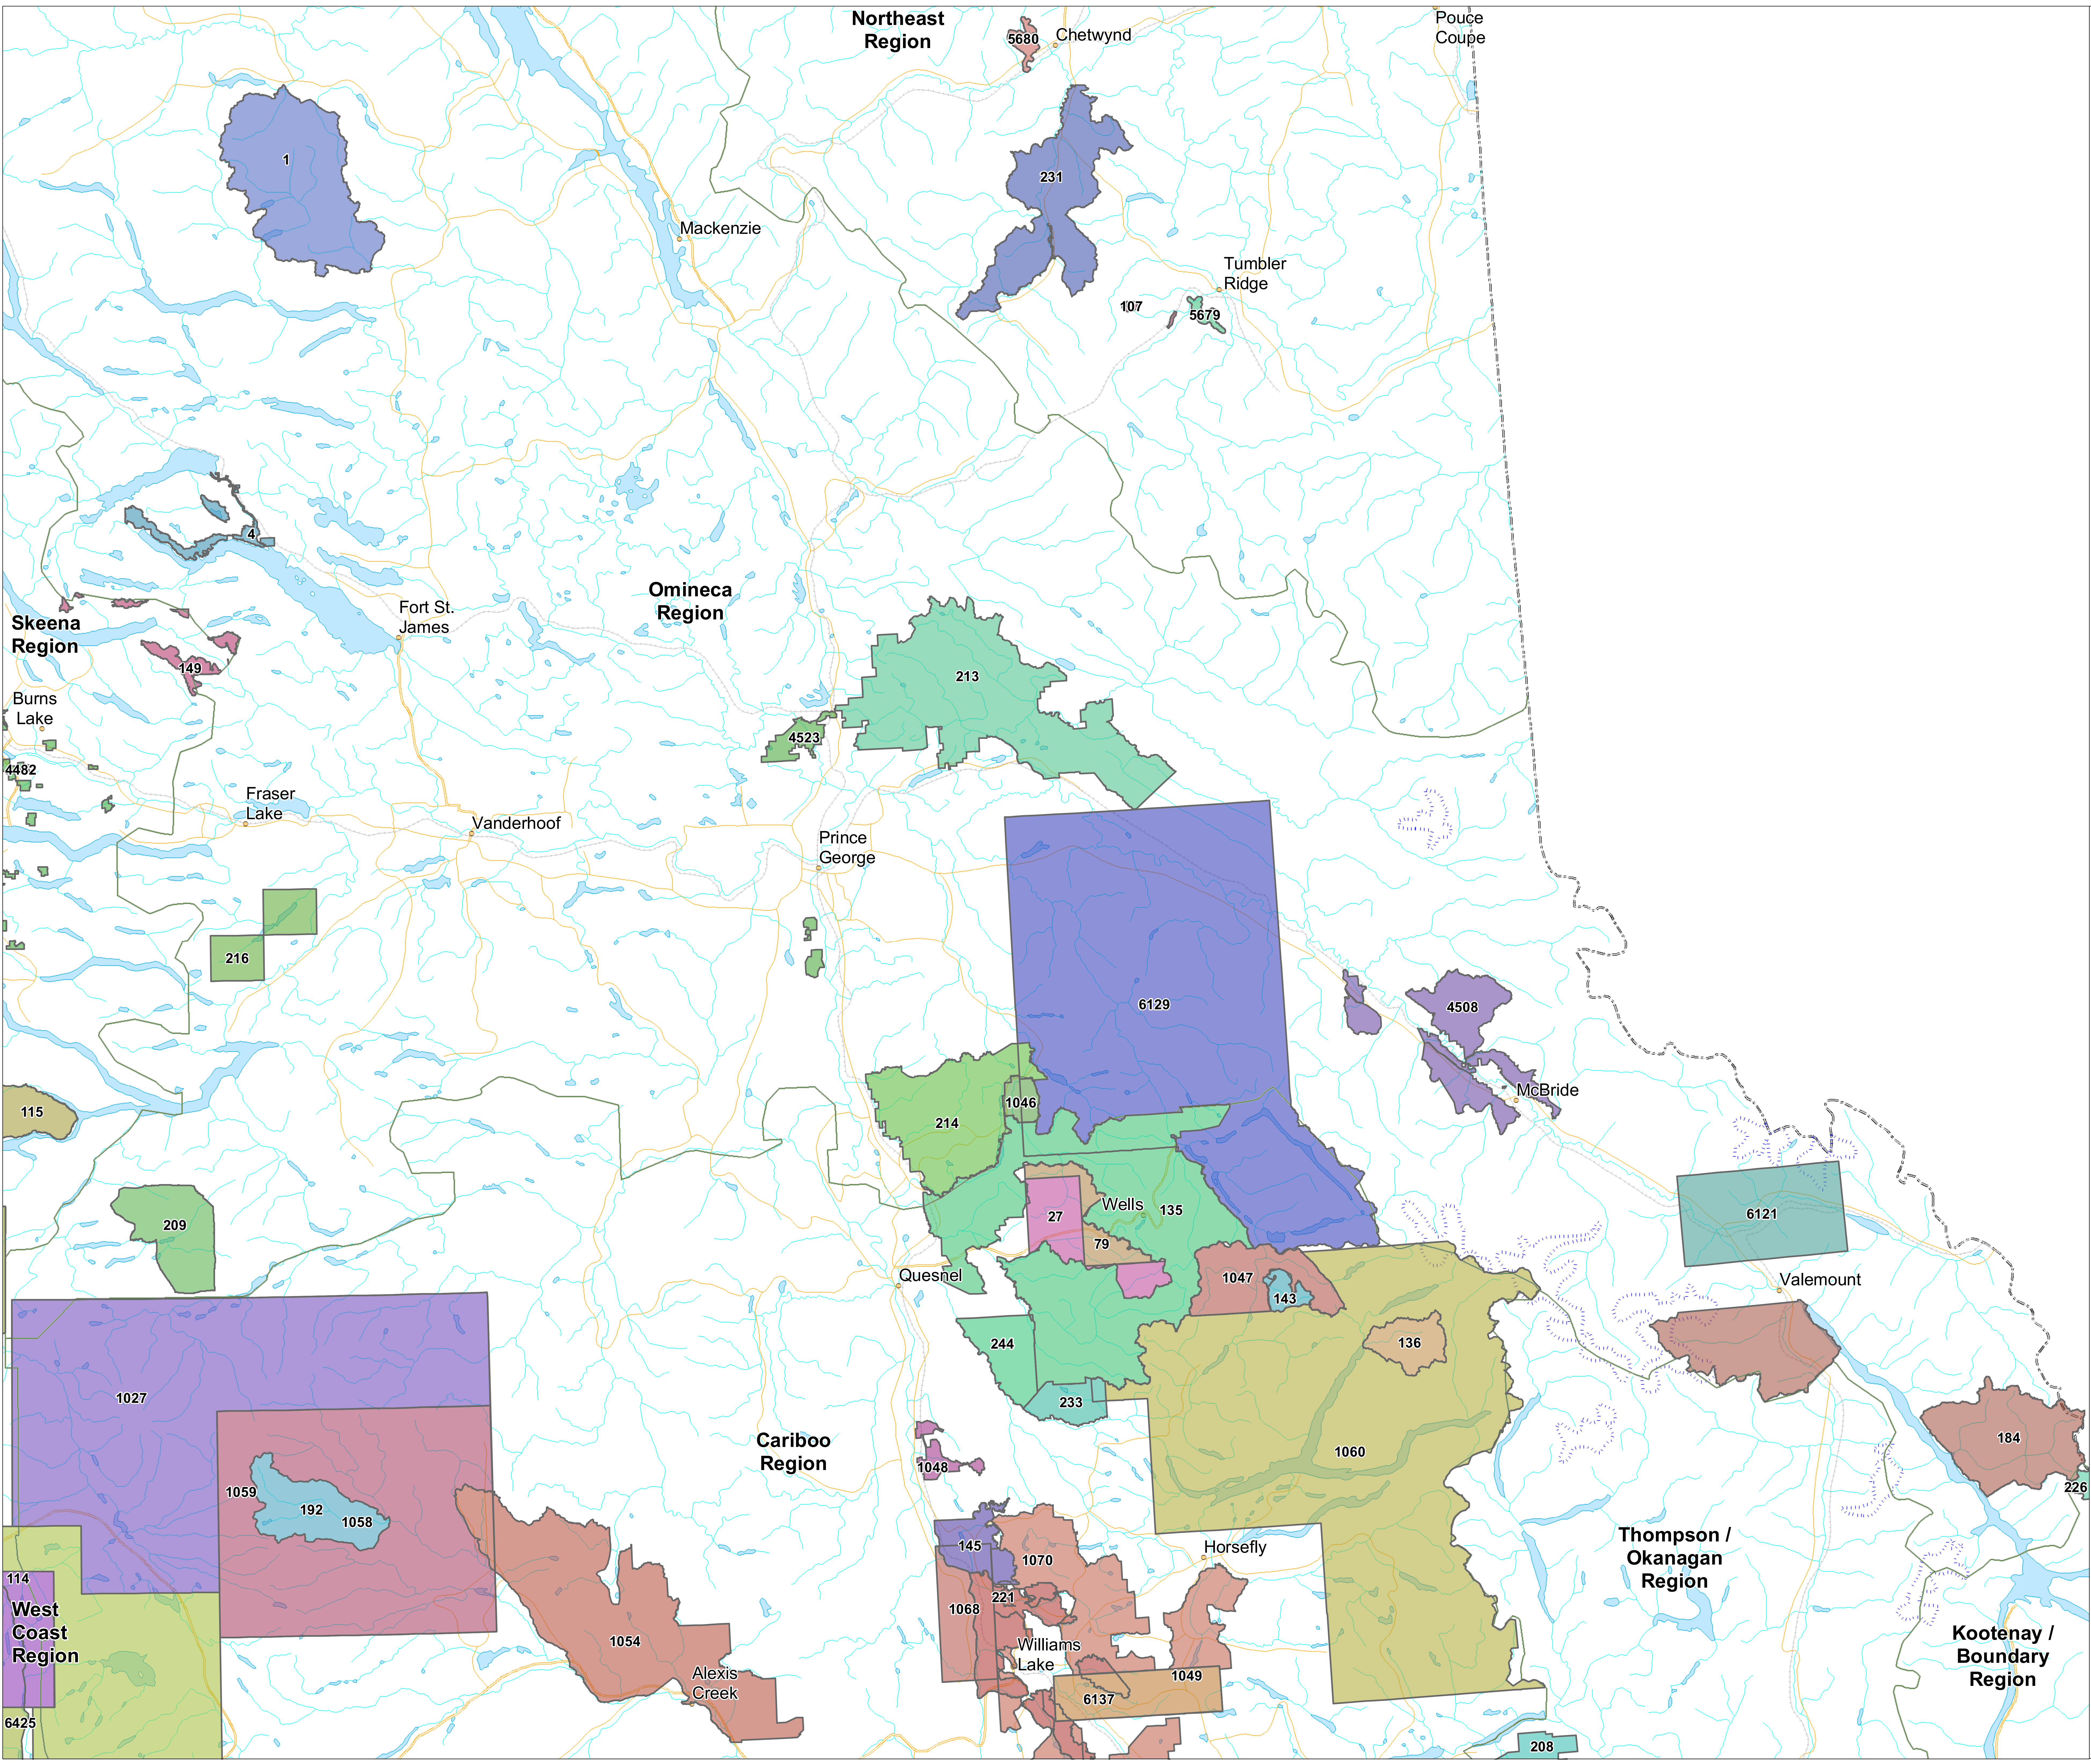

# Terrestrial Ecosystem Mapping (TEM) Projects in the Omineca South MoNRO Region

- Legend**
- 3043 Business Area Project ID (BAPID)
  - MoNRO Region
  - City or Town
  - Ferry Route
  - Road
  - Rail Line
  - Lake or Large River
  - River or Stream
  - Icefield
  - Coastline or Island
  - Boundary (International)
  - Boundary (Interprovincial)

1:500,000  
25 km

BC Albers, NAD83  
Map Creation Date: Sep 13 2016