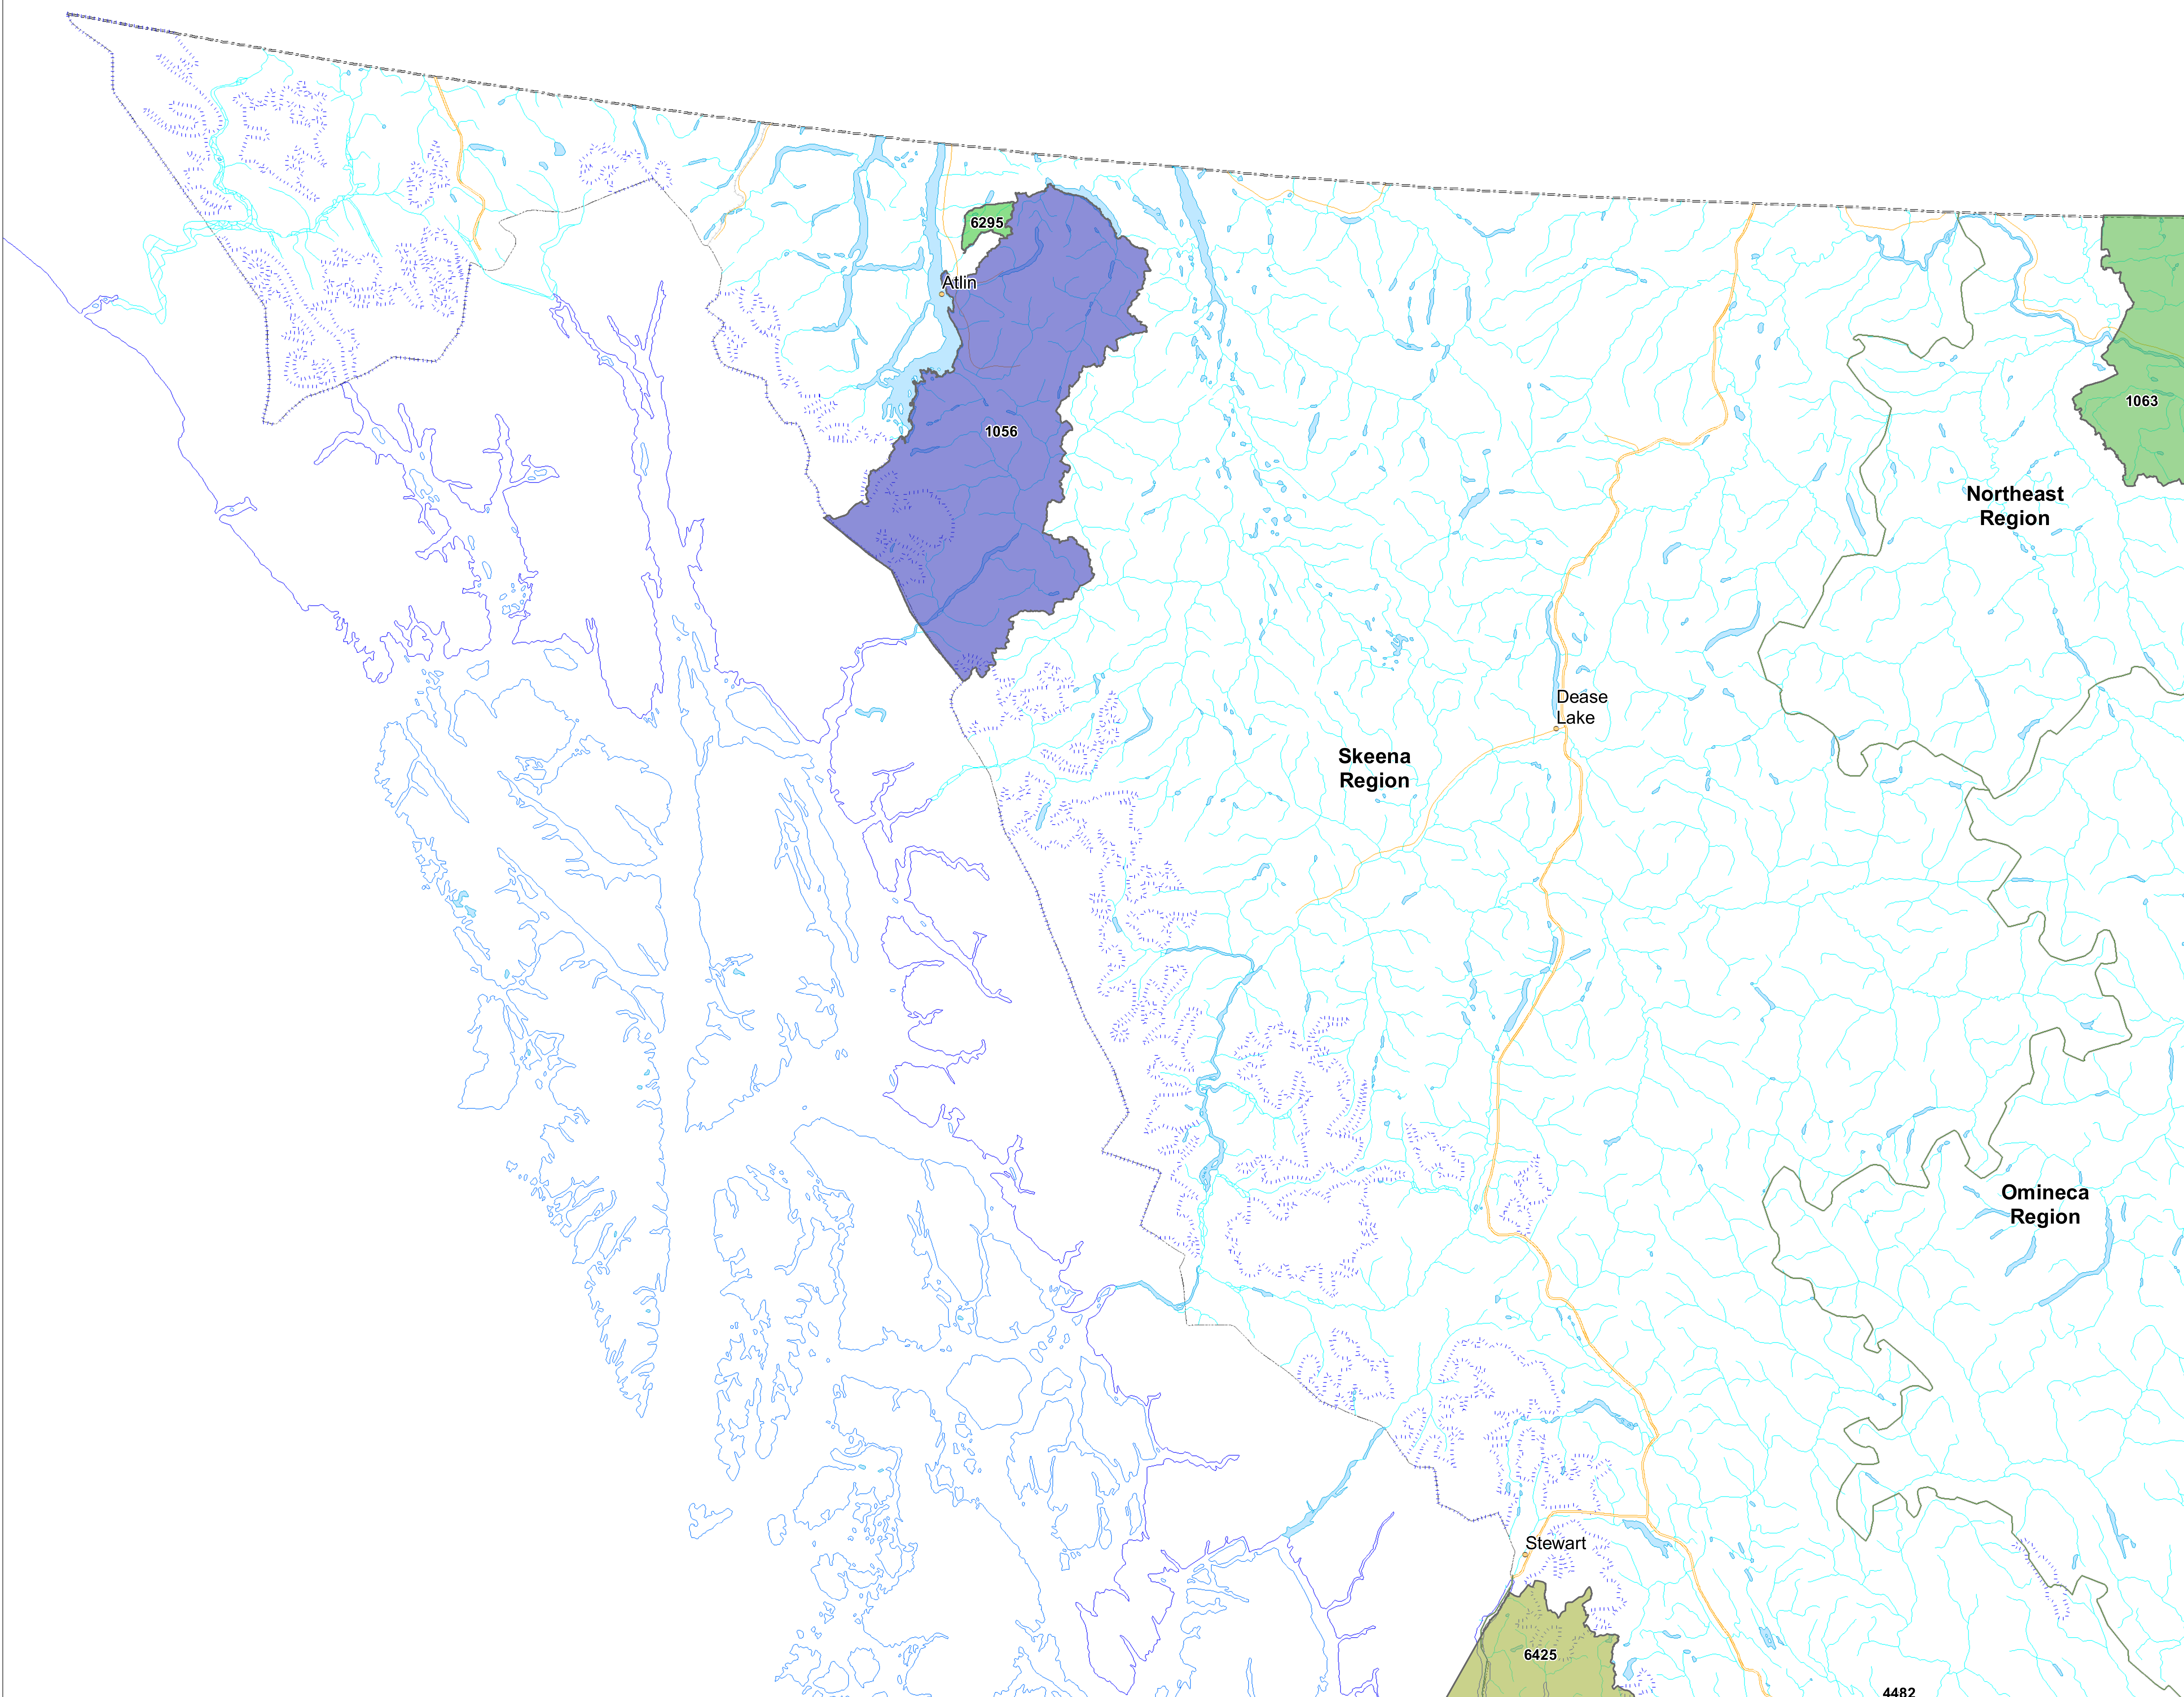

Terrestrial Ecosystem Mapping (TEM) Projects in the Skeena North MoNRO Region

- Legend**
- 3043 Business Area Project ID (BAPID)
 - MoNRO Region
 - City or Town
 - Ferry Route
 - Road
 - Rail Line
 - Lake or Large River
 - River or Stream
 - Icefield
 - Coastline or Island
 - Boundary (International)
 - Boundary (Interprovincial)

1:700,000
30 km

BC Albers, NAD83
Map Creation Date: Sep 13 2016

4482