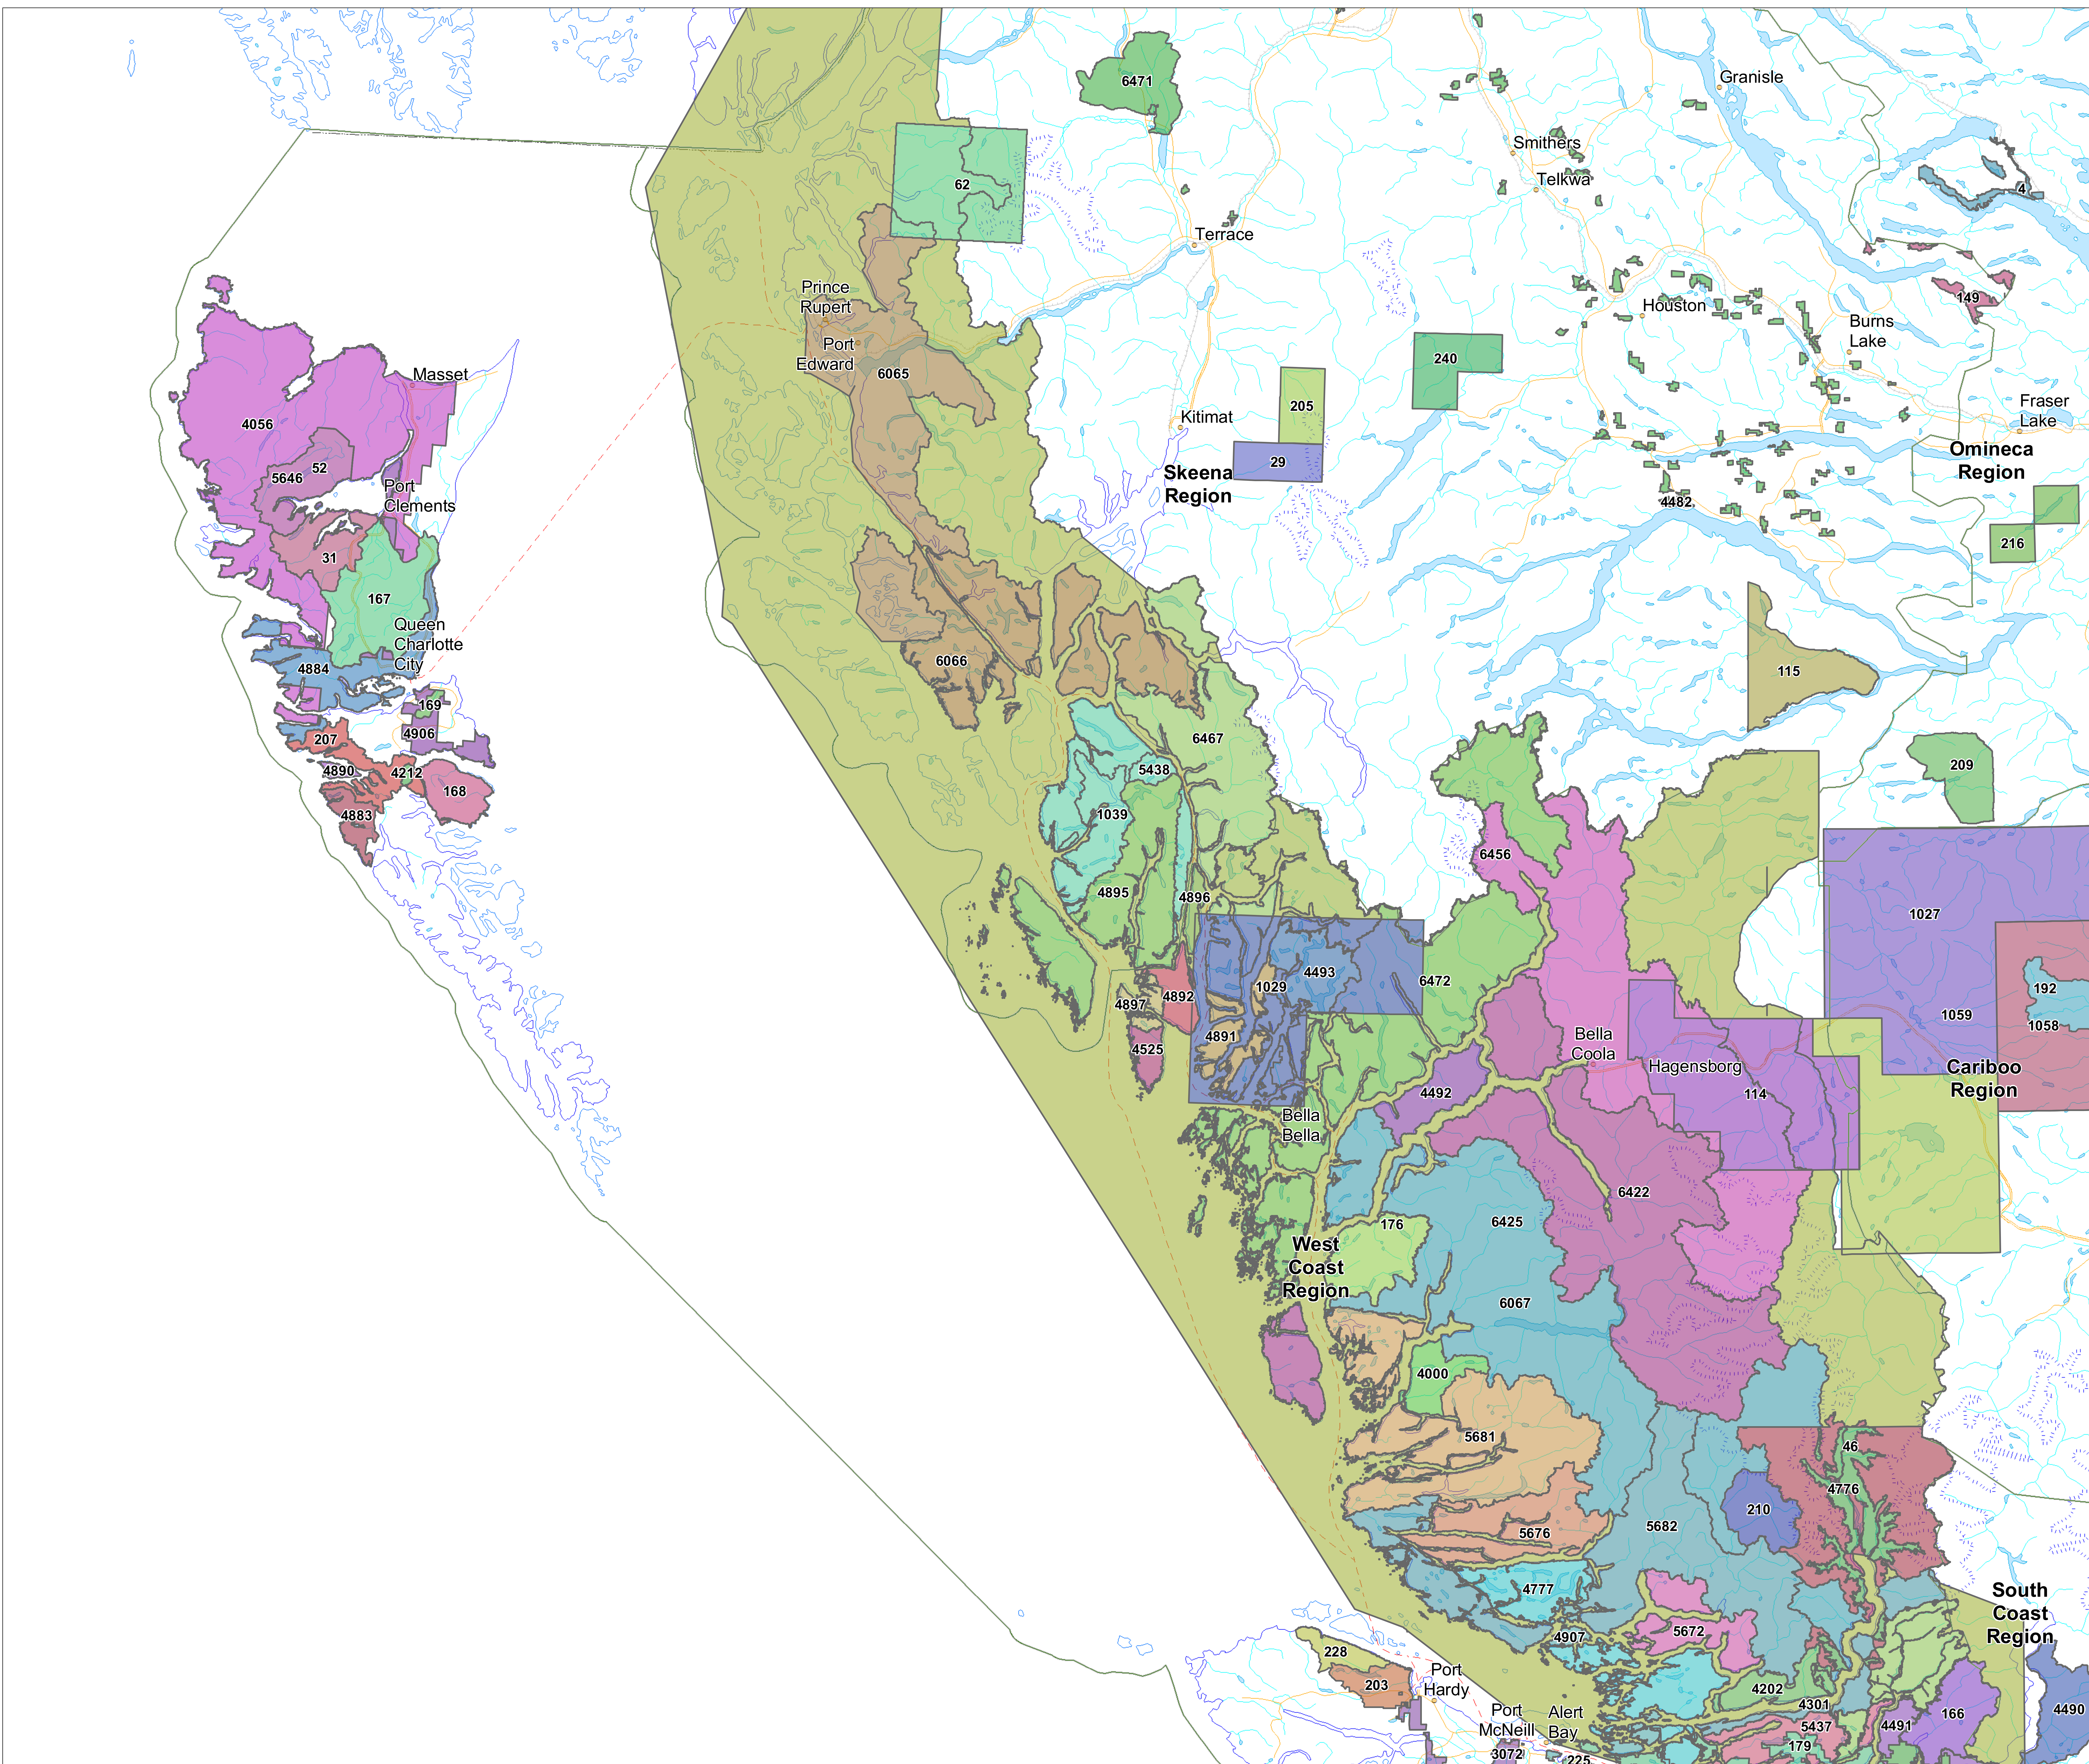

Terrestrial Ecosystem Mapping (TEM) Projects in the West Coast North MoNRO Region

- Legend**
- 3043 Business Area Project ID (BAPID)
 - MoNRO Region
 - City or Town
 - Ferry Route
 - Road
 - Rail Line
 - Lake or Large River
 - River or Stream
 - Icefield
 - Coastline or Island
 - Boundary (International)
 - Boundary (Interprovincial)

1:600,000
 30 km
 BC Albers, NAD83
 Map Creation Date: Sep 13 2016