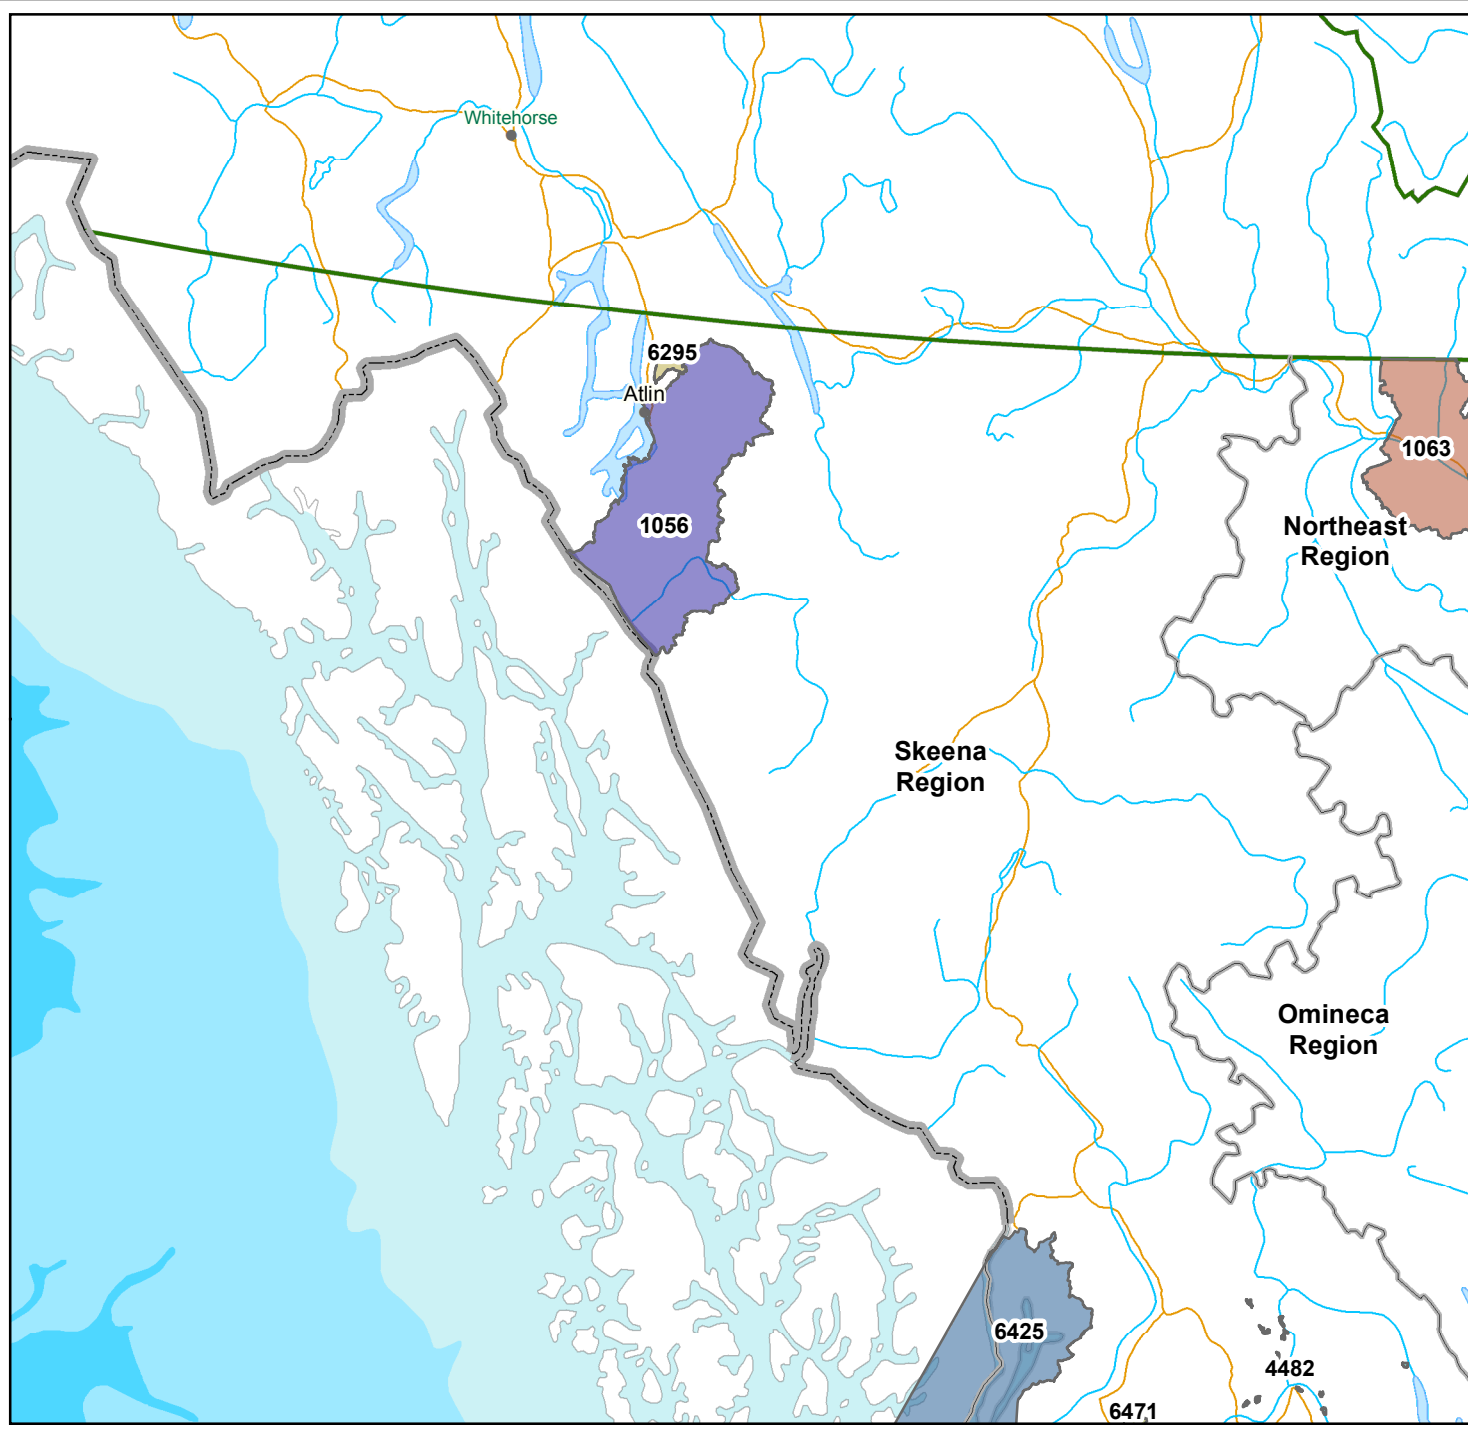

Terrestrial Ecosystem Mapping (TEM) Projects in the Skeena North MoNRO Region

Legend

- 3043** Business Area Project ID (BAPID)
-  MoNRO Region
-  Major Cities
-  International
-  Provincial
-  State
-  Lake
-  River
-  Major Road

120 km

1:3,900,000
 BC Albers, NAD83
 Map Creation Date: Sep 13 2016