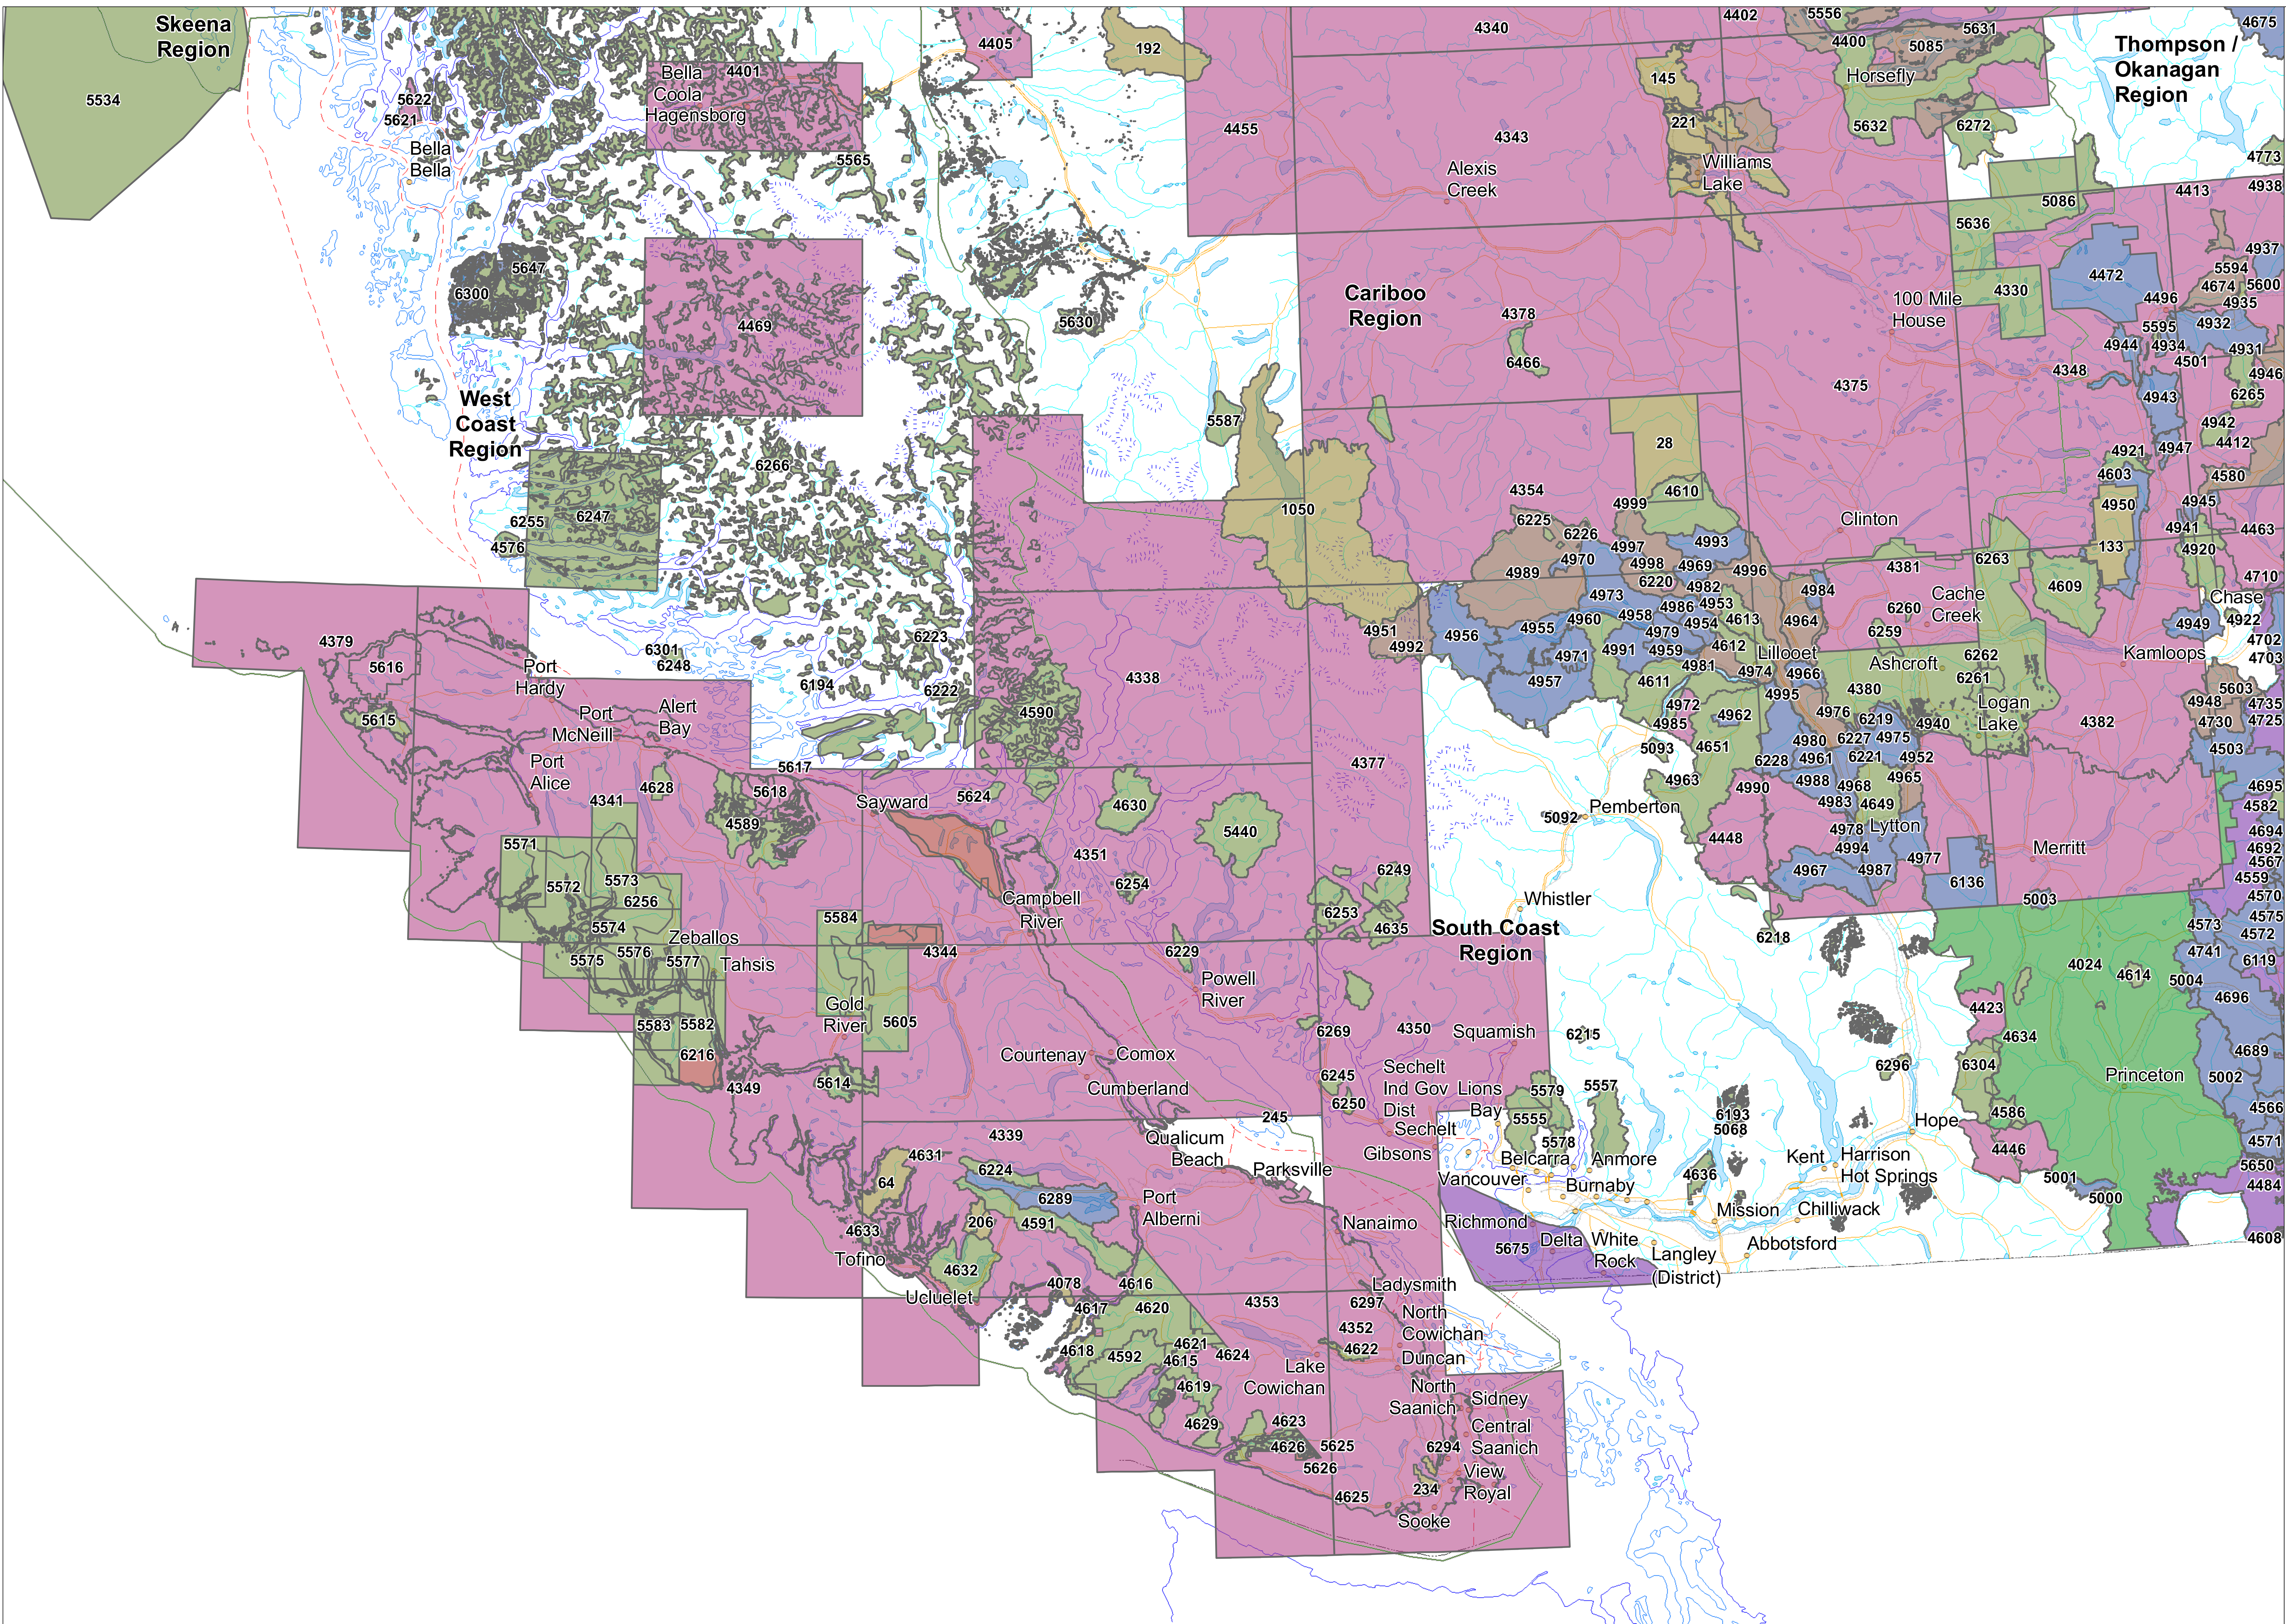

Terrain Mapping (TER) Projects in the South Coast MoNRO Region

Legend

- 3043** Business Area Project ID (BAPID)
- MoNRO Region
- City or Town
- Ferry Route
- Road
- Rail Line
- Lake or Large River
- River or Stream
- Icefield
- Coastline or Island
- Boundary (International)
- Boundary (Interprovincial)

Project Type

- ESA
- PEMTBT
- TBT
- TEMSEI
- TEMWHR
- TIM
- TSM
- TSMDET
- TSMREC

1:700,000
30 km

BC Albers, NAD83
Map Creation Date: Sep 13 2016