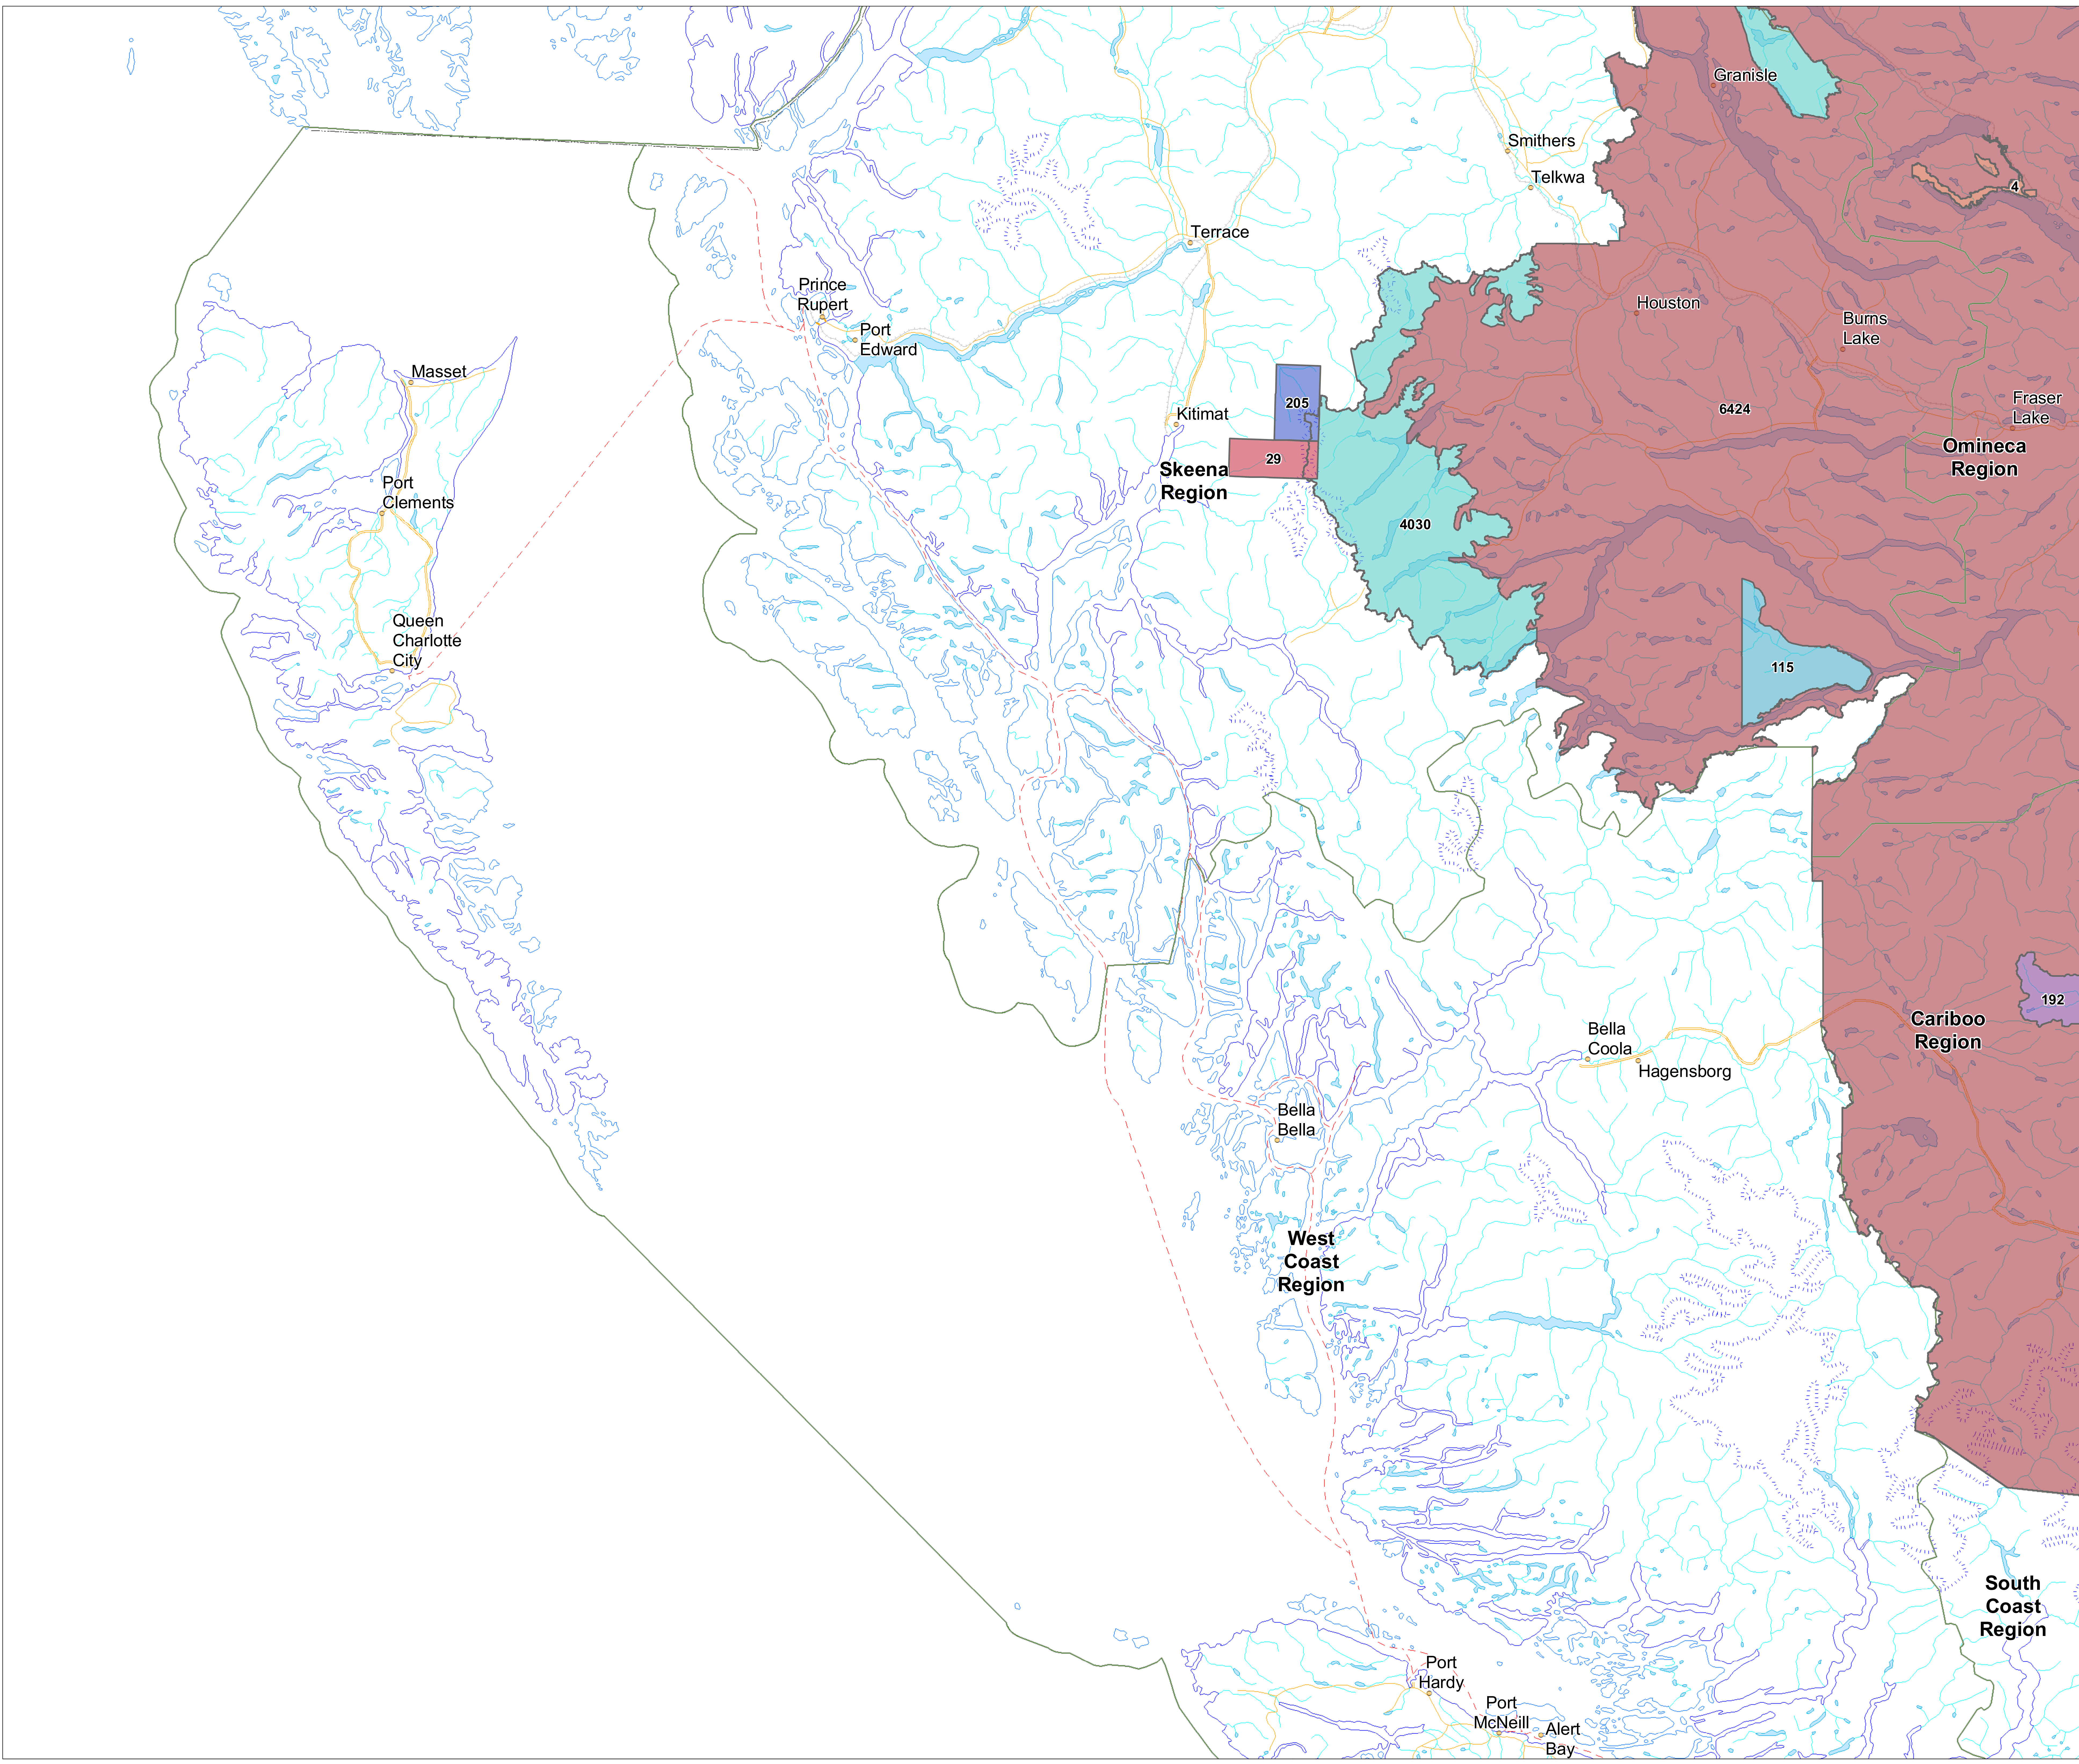

Wildlife Habitat Ratings Mapping (WHR) Projects in the West Coast North MoNRO Region

- Legend**
- 3043 Business Area Project ID (BAPID)
 - MoNRO Region
 - City or Town
 - Ferry Route
 - Road
 - Rail Line
 - Lake or Large River
 - River or Stream
 - Icefield
 - Coastline or Island
 - Boundary (International)
 - Boundary (Interprovincial)

1:600,000
30 km

BC Albers, NAD83
Map Creation Date: Sep 13 2016