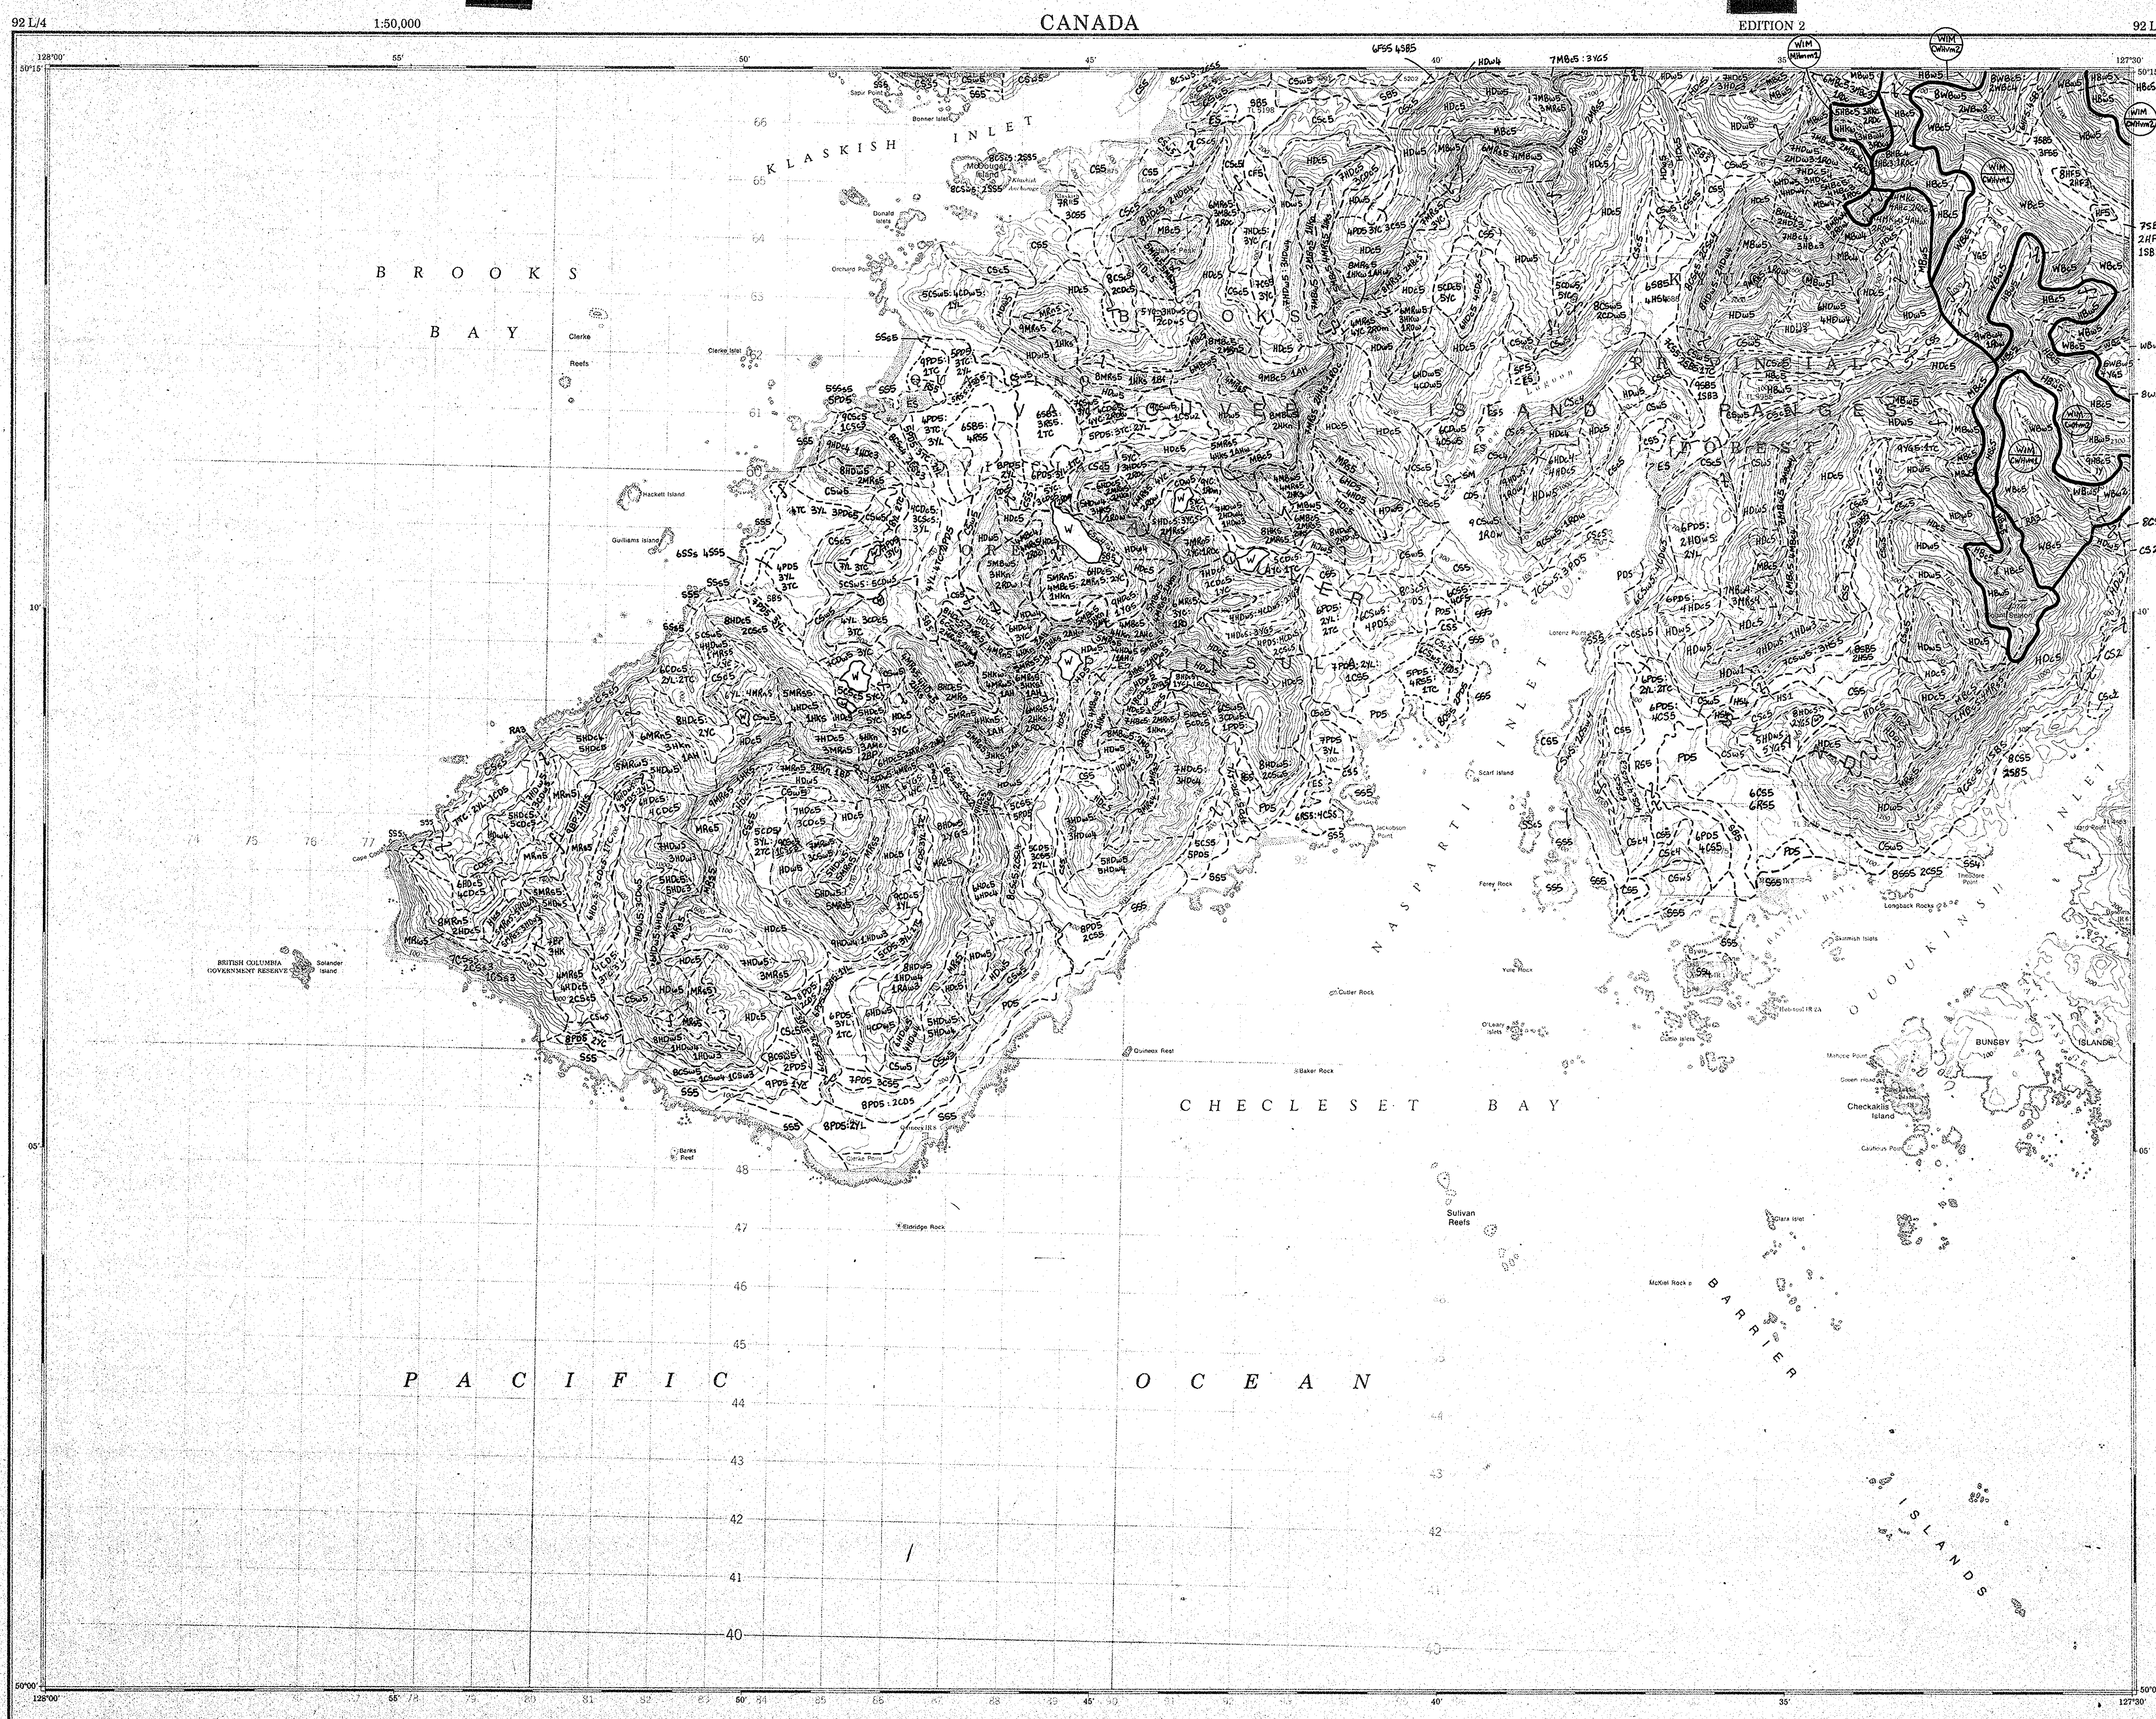

BROOKS PENINSULA
Composite, 92 L/4

92 L/4

1:50,000

CANADA

EDITION 2

92 L/4

BROOKS PENINSULA
BRITISH COLUMBIA

Scale 1:50,000 Echelle

EDITION 2

EDICION 2

EDICION 2

BROOKS PENINSULA
92 L/4
EDITION 2

92L/4

ONE THOUSAND METERS
ONE THOUSAND FEET
ZON 9
QUADRANGLE DE MILLE METRES
MILLE METRES
ZON 9

PROJ: 18
PROJ: 18

PROJ: 18			
18E	18G	18H	
	18F	18G	18H
		18E	18F