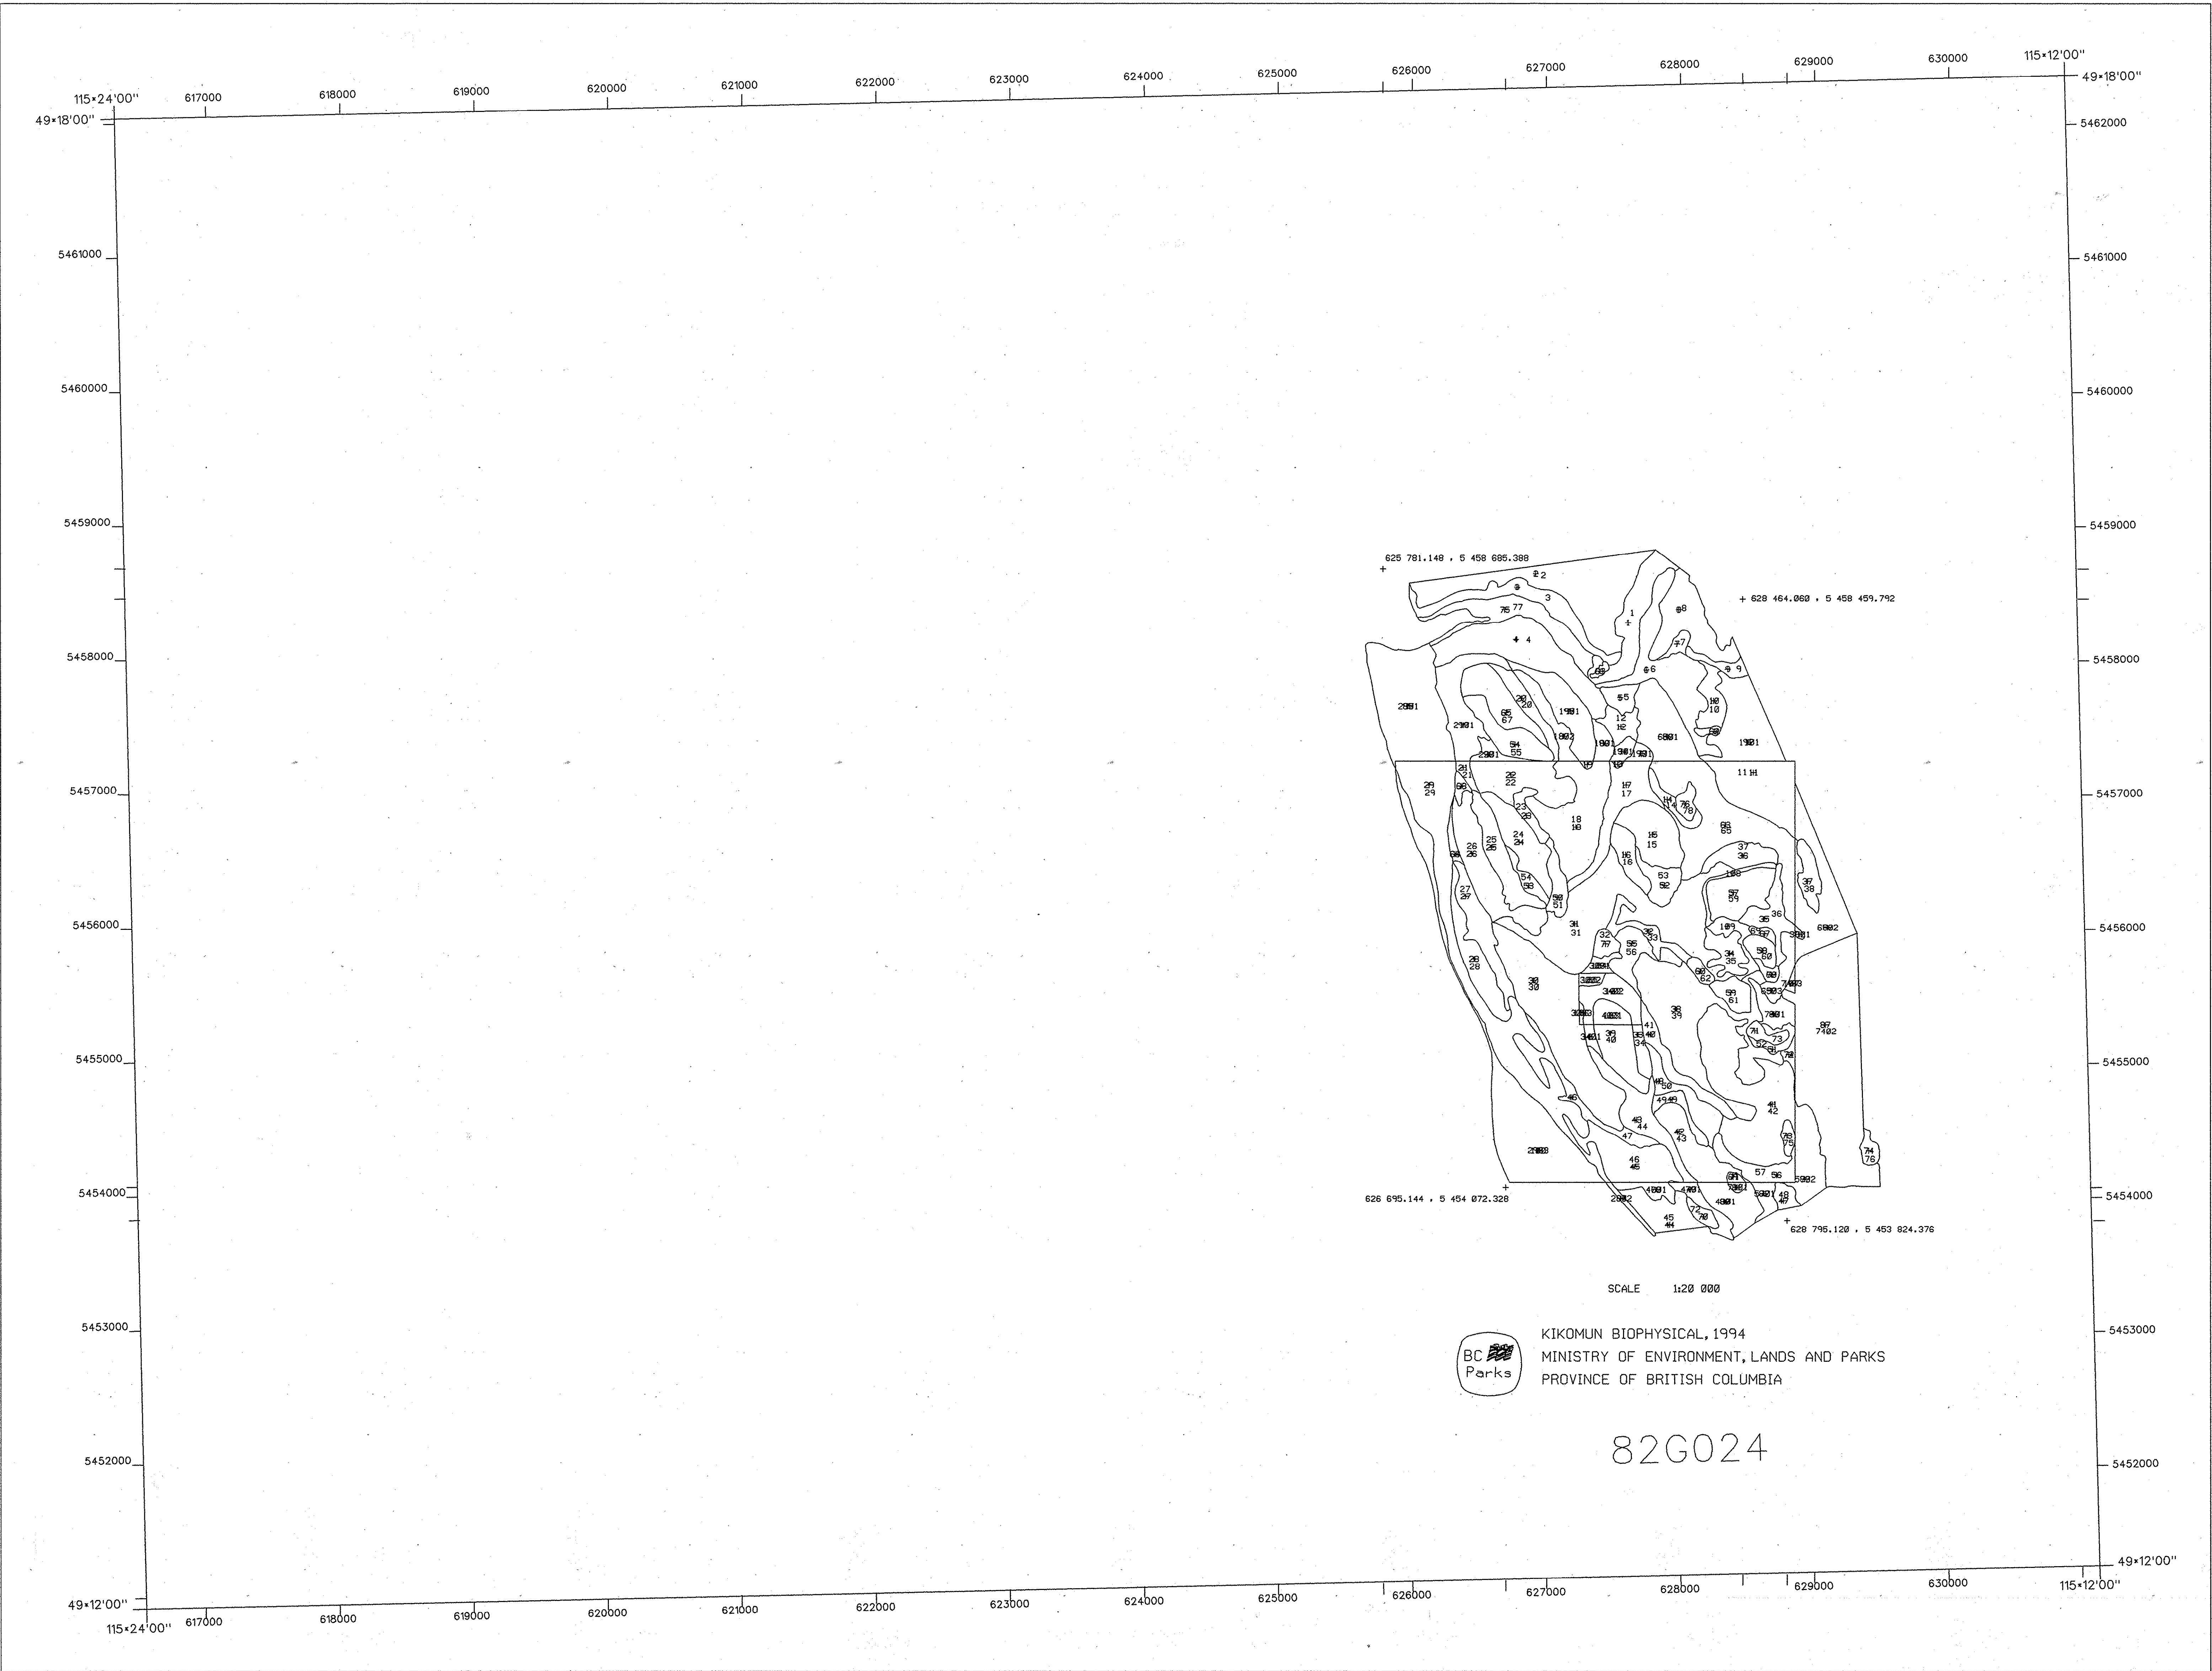

KIKOMUN BIOPHYSICAL
1994, 82G

BC Parks
KIKOMUN BIOPHYSICAL, 1994
MINISTRY OF ENVIRONMENT, LANDS AND PARKS
PROVINCE OF BRITISH COLUMBIA

82G024

82G.024