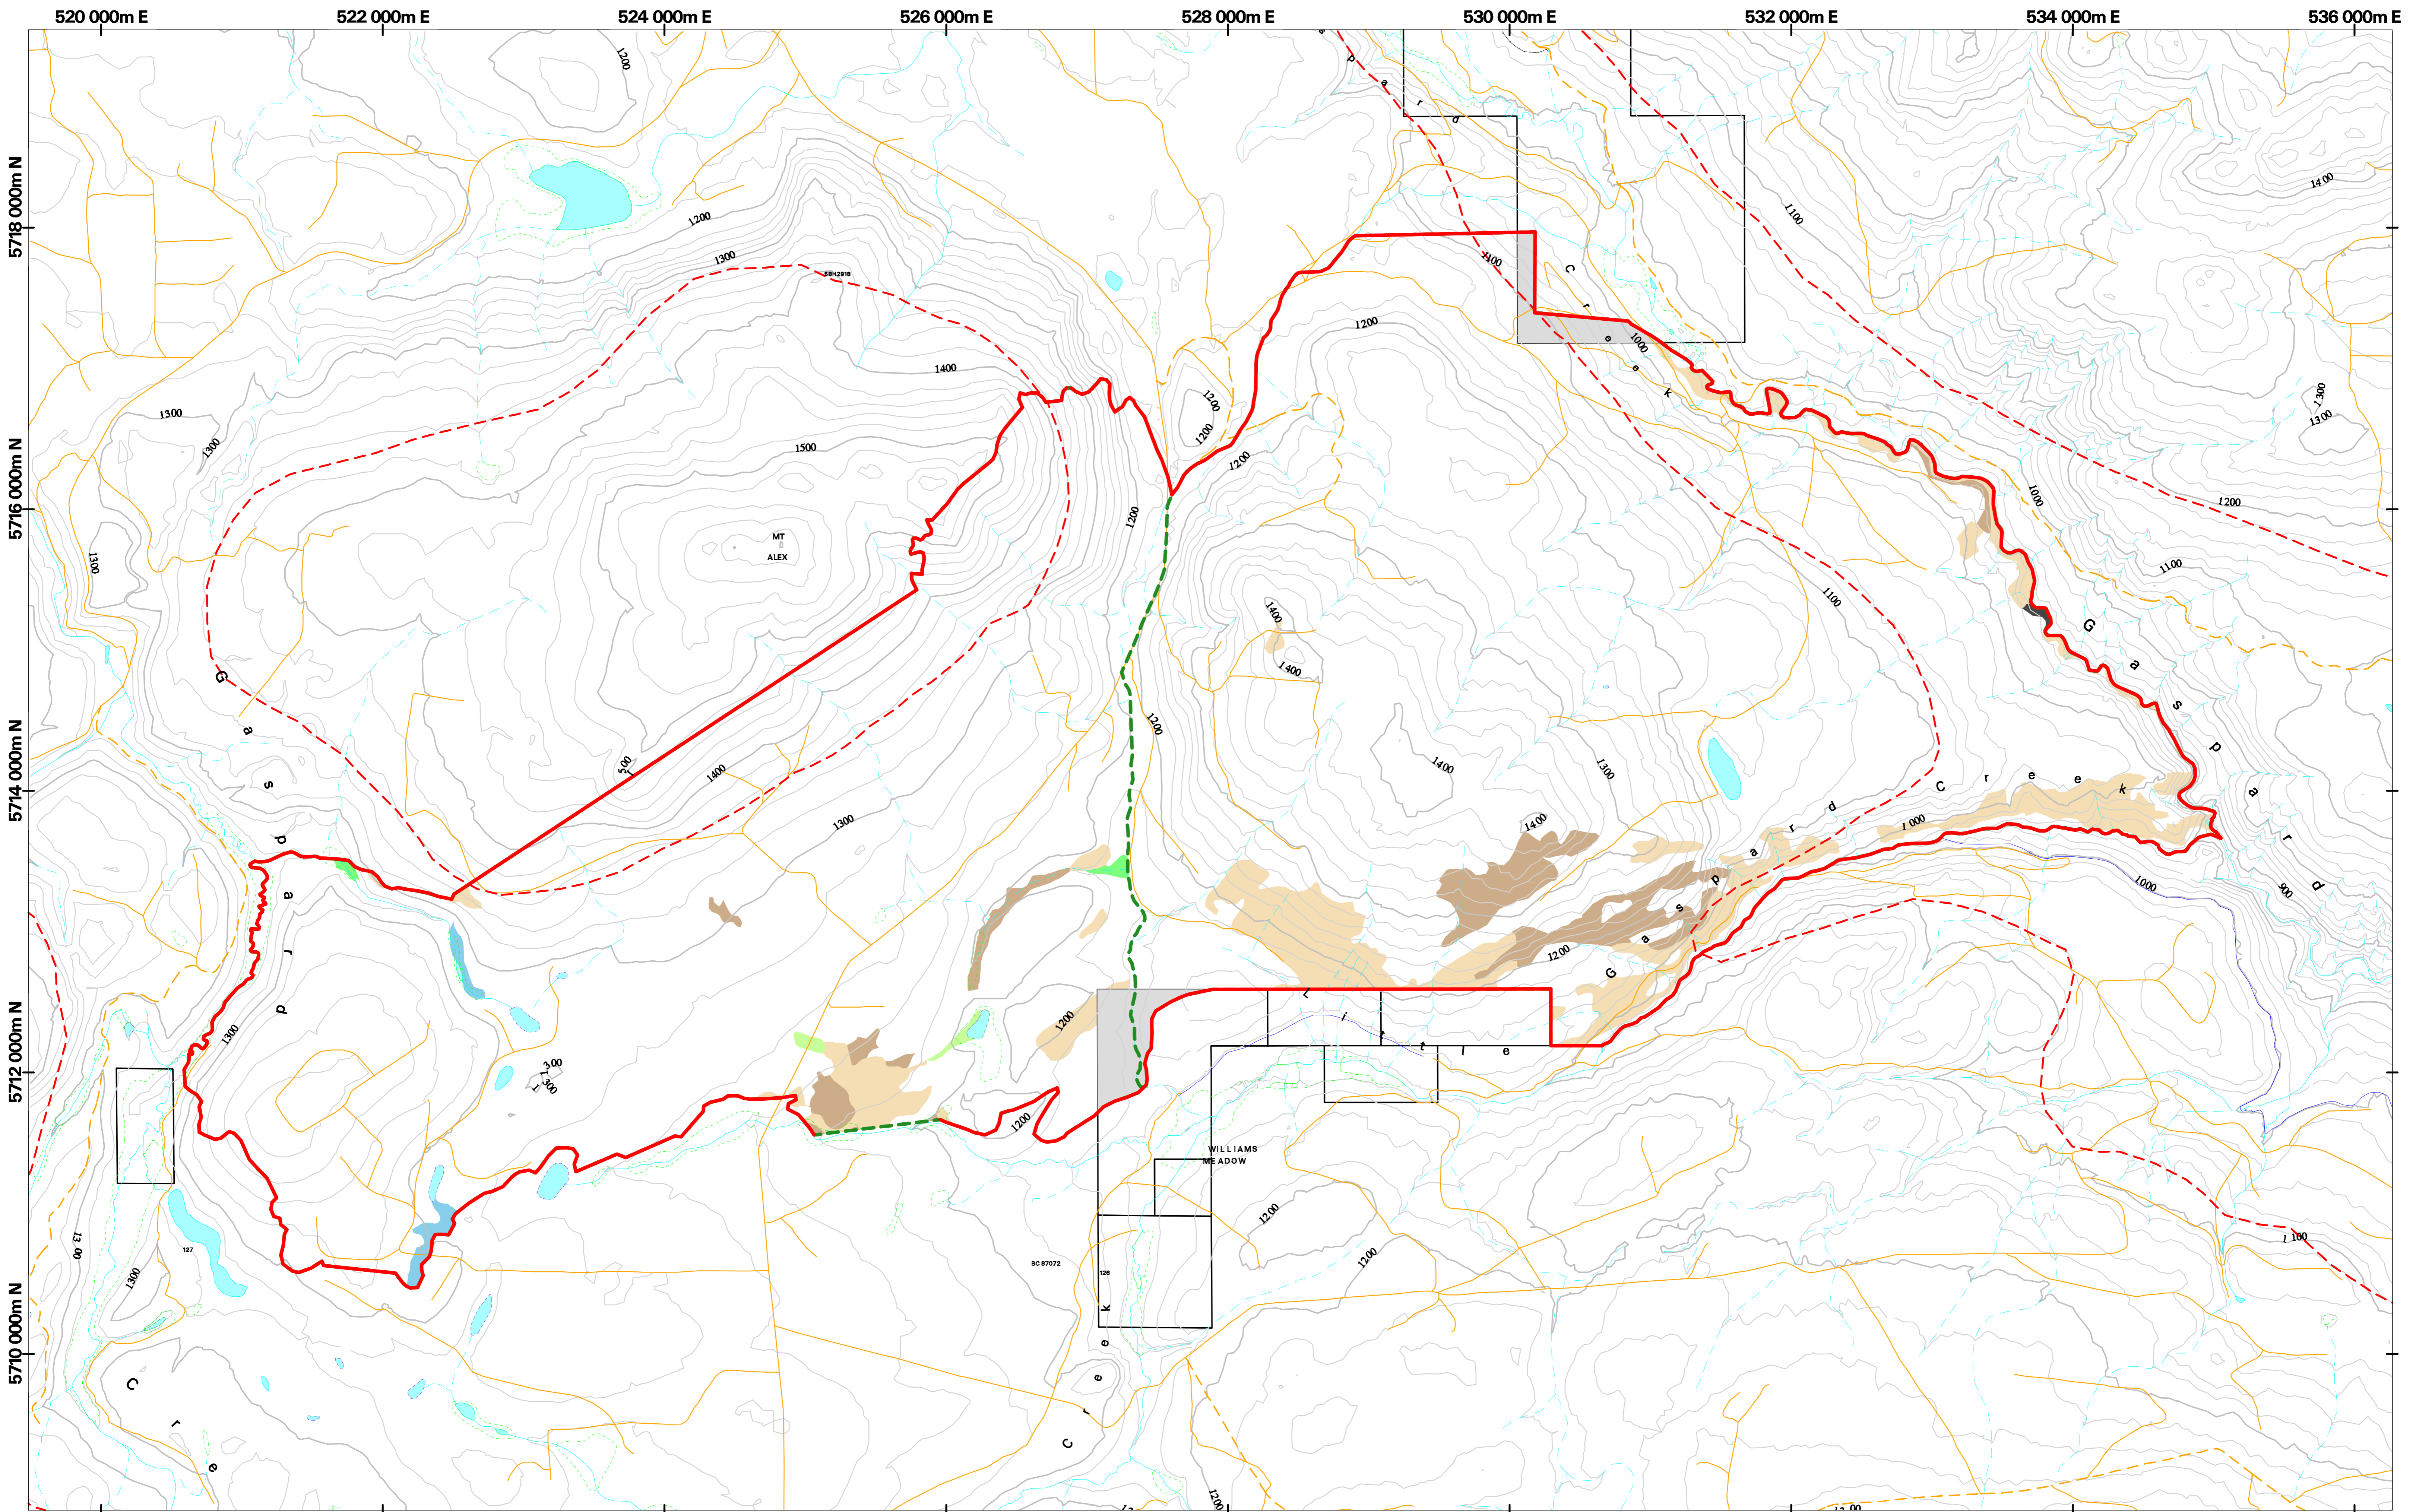

Management Strategy for Mule Deer Winter Ranges in the Cariboo - Chilcotin
Forest Cover Map Series - South Gaspard_dwl-76
Map 6 - Non Forested

February 10, 2006

LEGEND (Forest Cover database)

- | | | | |
|-------------------------|---------------------|---------------------------------|--------------------------|
| Cultivated or Clearing | Clay Bank | Urban or Roads | Habitat Management Zones |
| Open Range | Non Productive | Gravel Pit | Private Land |
| Non Productive Brush | Gravel Bar | Mule Deer Winter Range Boundary | Biogeoclimatic Sub-Zones |
| Meadow | Rock | | |
| Swamp or Wetland | Sand | | |
| Alpine or Alpine Forest | Non Productive Burn | | |