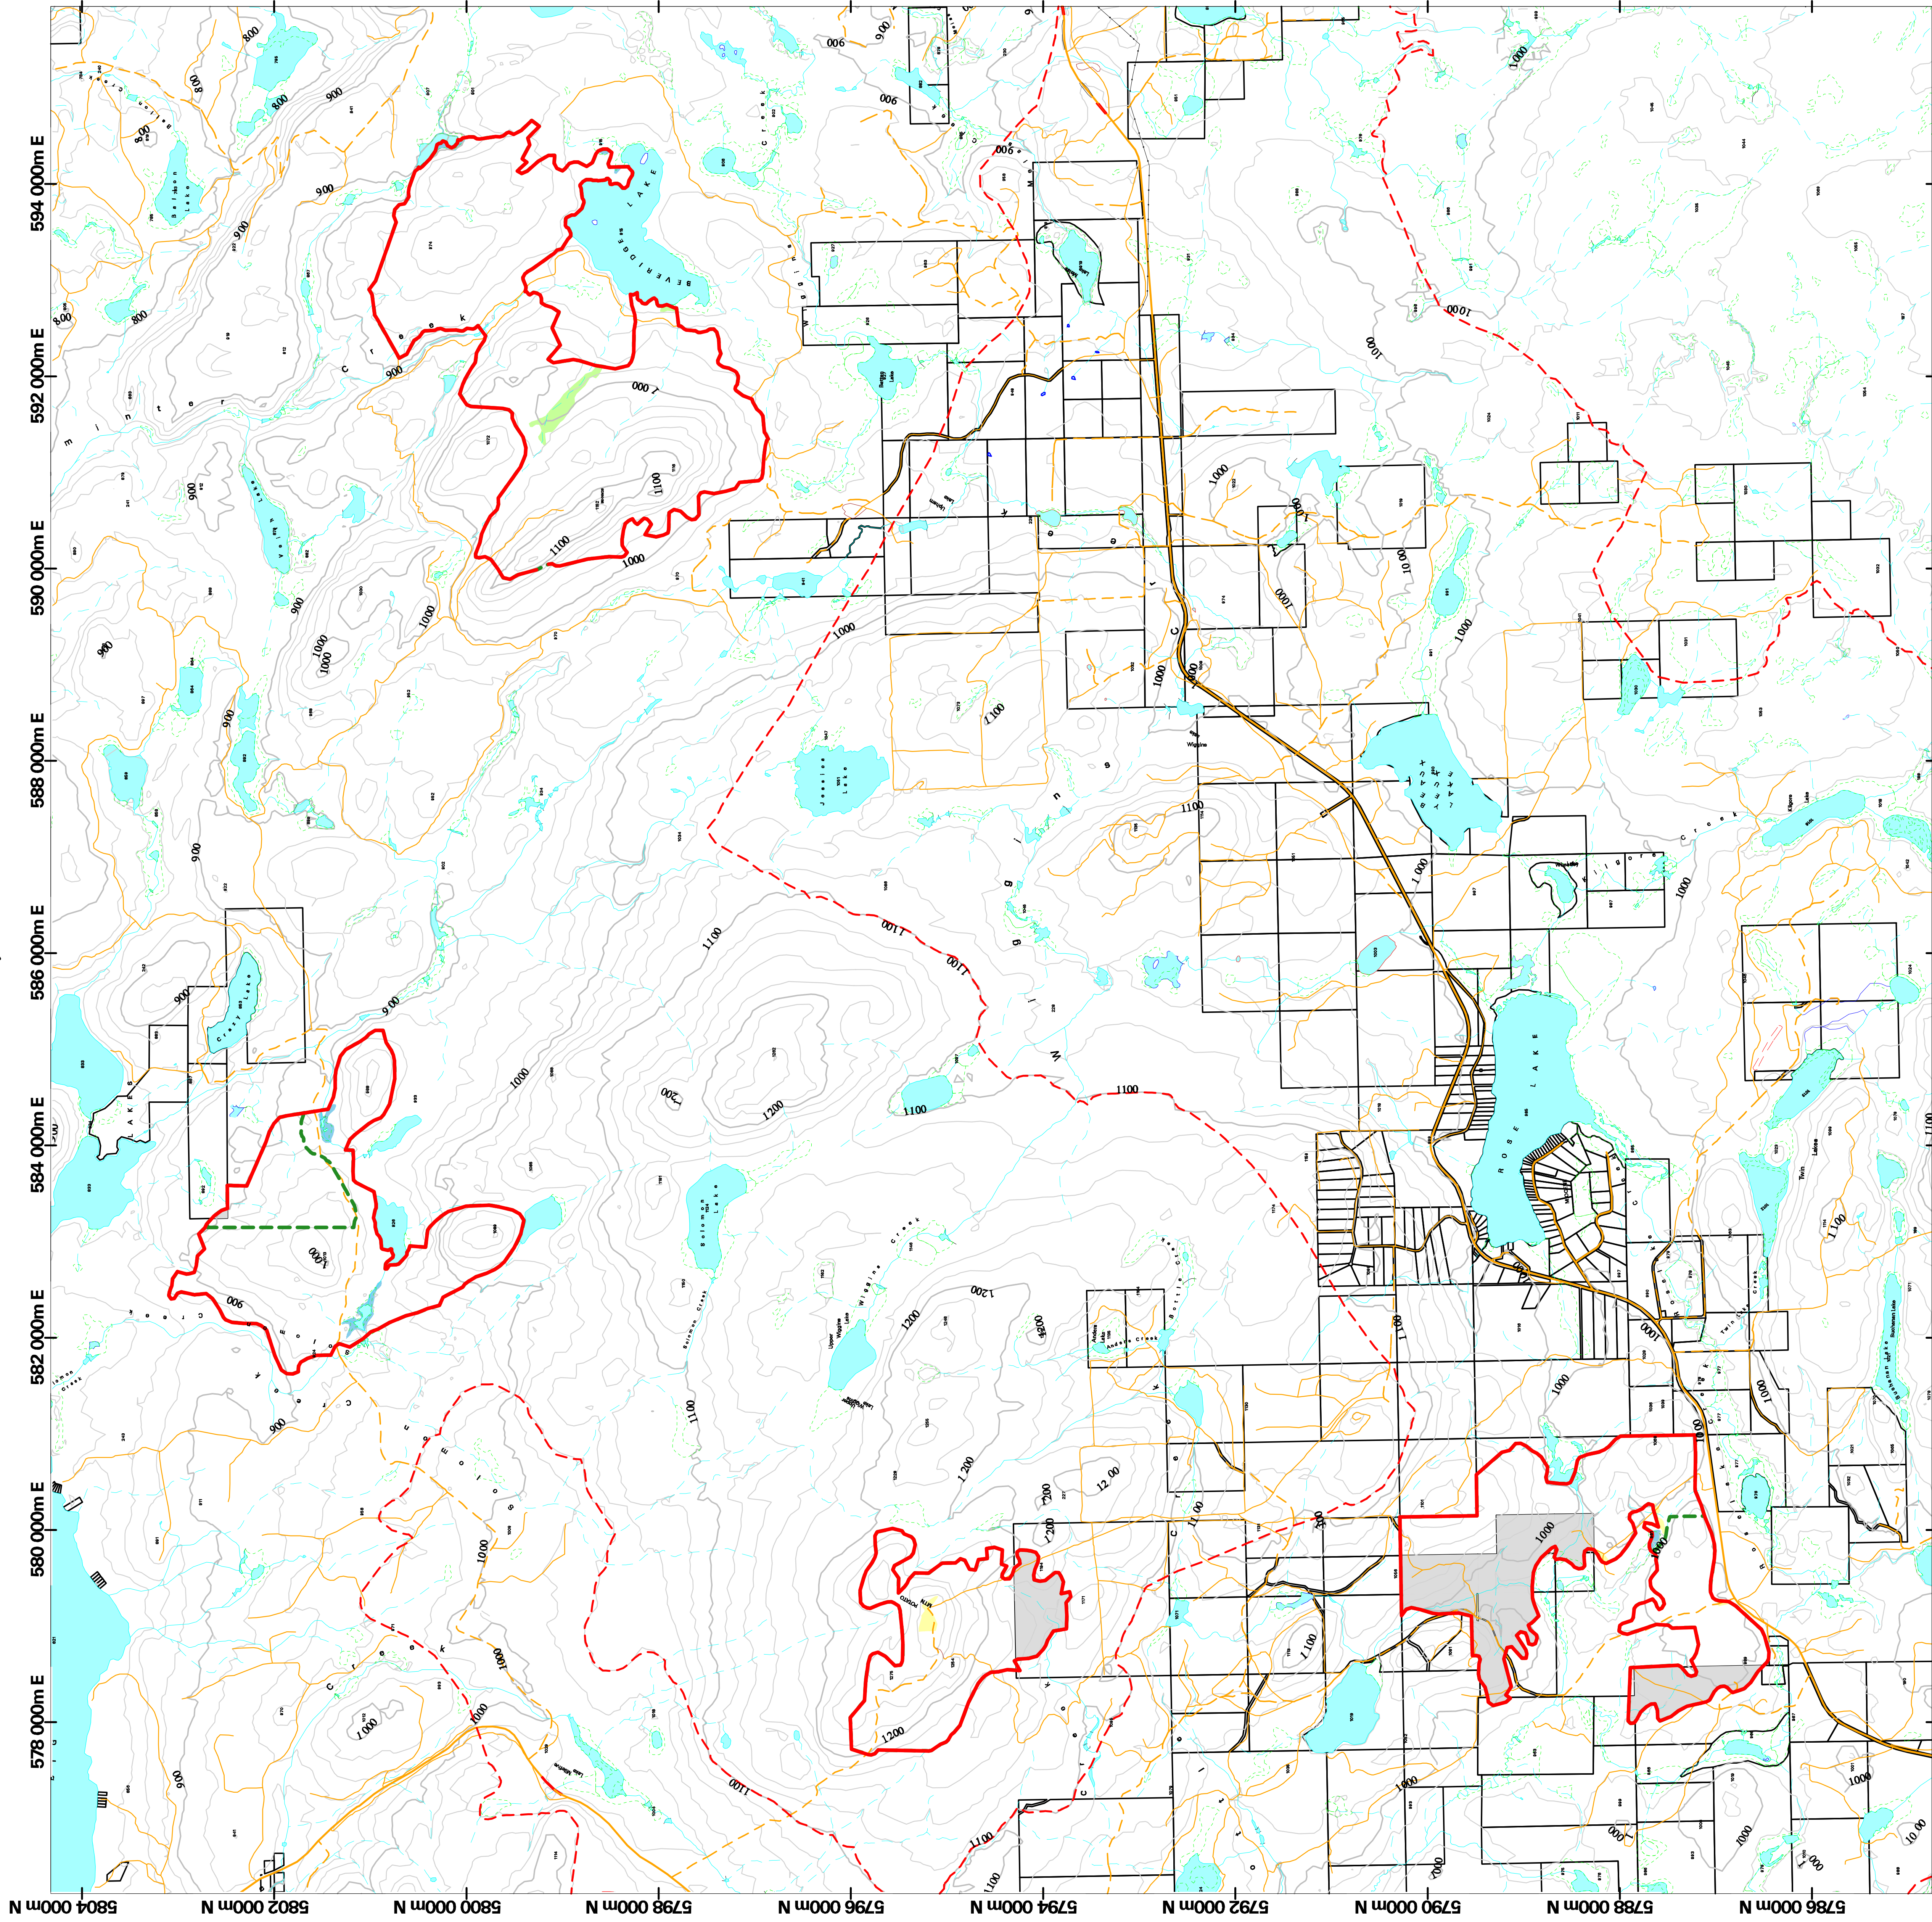

Forest Cover Map Series - Rose Lake_dwl-72

Map 6 - Non Forested

February 10, 2006

LEGEND (Forest Cover database)

- | | | | |
|-------------------------|----------------|---------------------------------|--------------------------|
| Cultivated or Clearing | Clay Bank | Urban or Roads | Habitat Management Zones |
| Open Range | Non Productive | Gravel Pit | Private Land |
| Non Productive Brush | Gravel Bar | Mule Deer Winter Range Boundary | Biogeoclimatic Sub-Zones |
| Meadow | Rock | Non Productive Burn | |
| Swamp or Wetland | Sand | | |
| Alpine or Alpine Forest | | | |