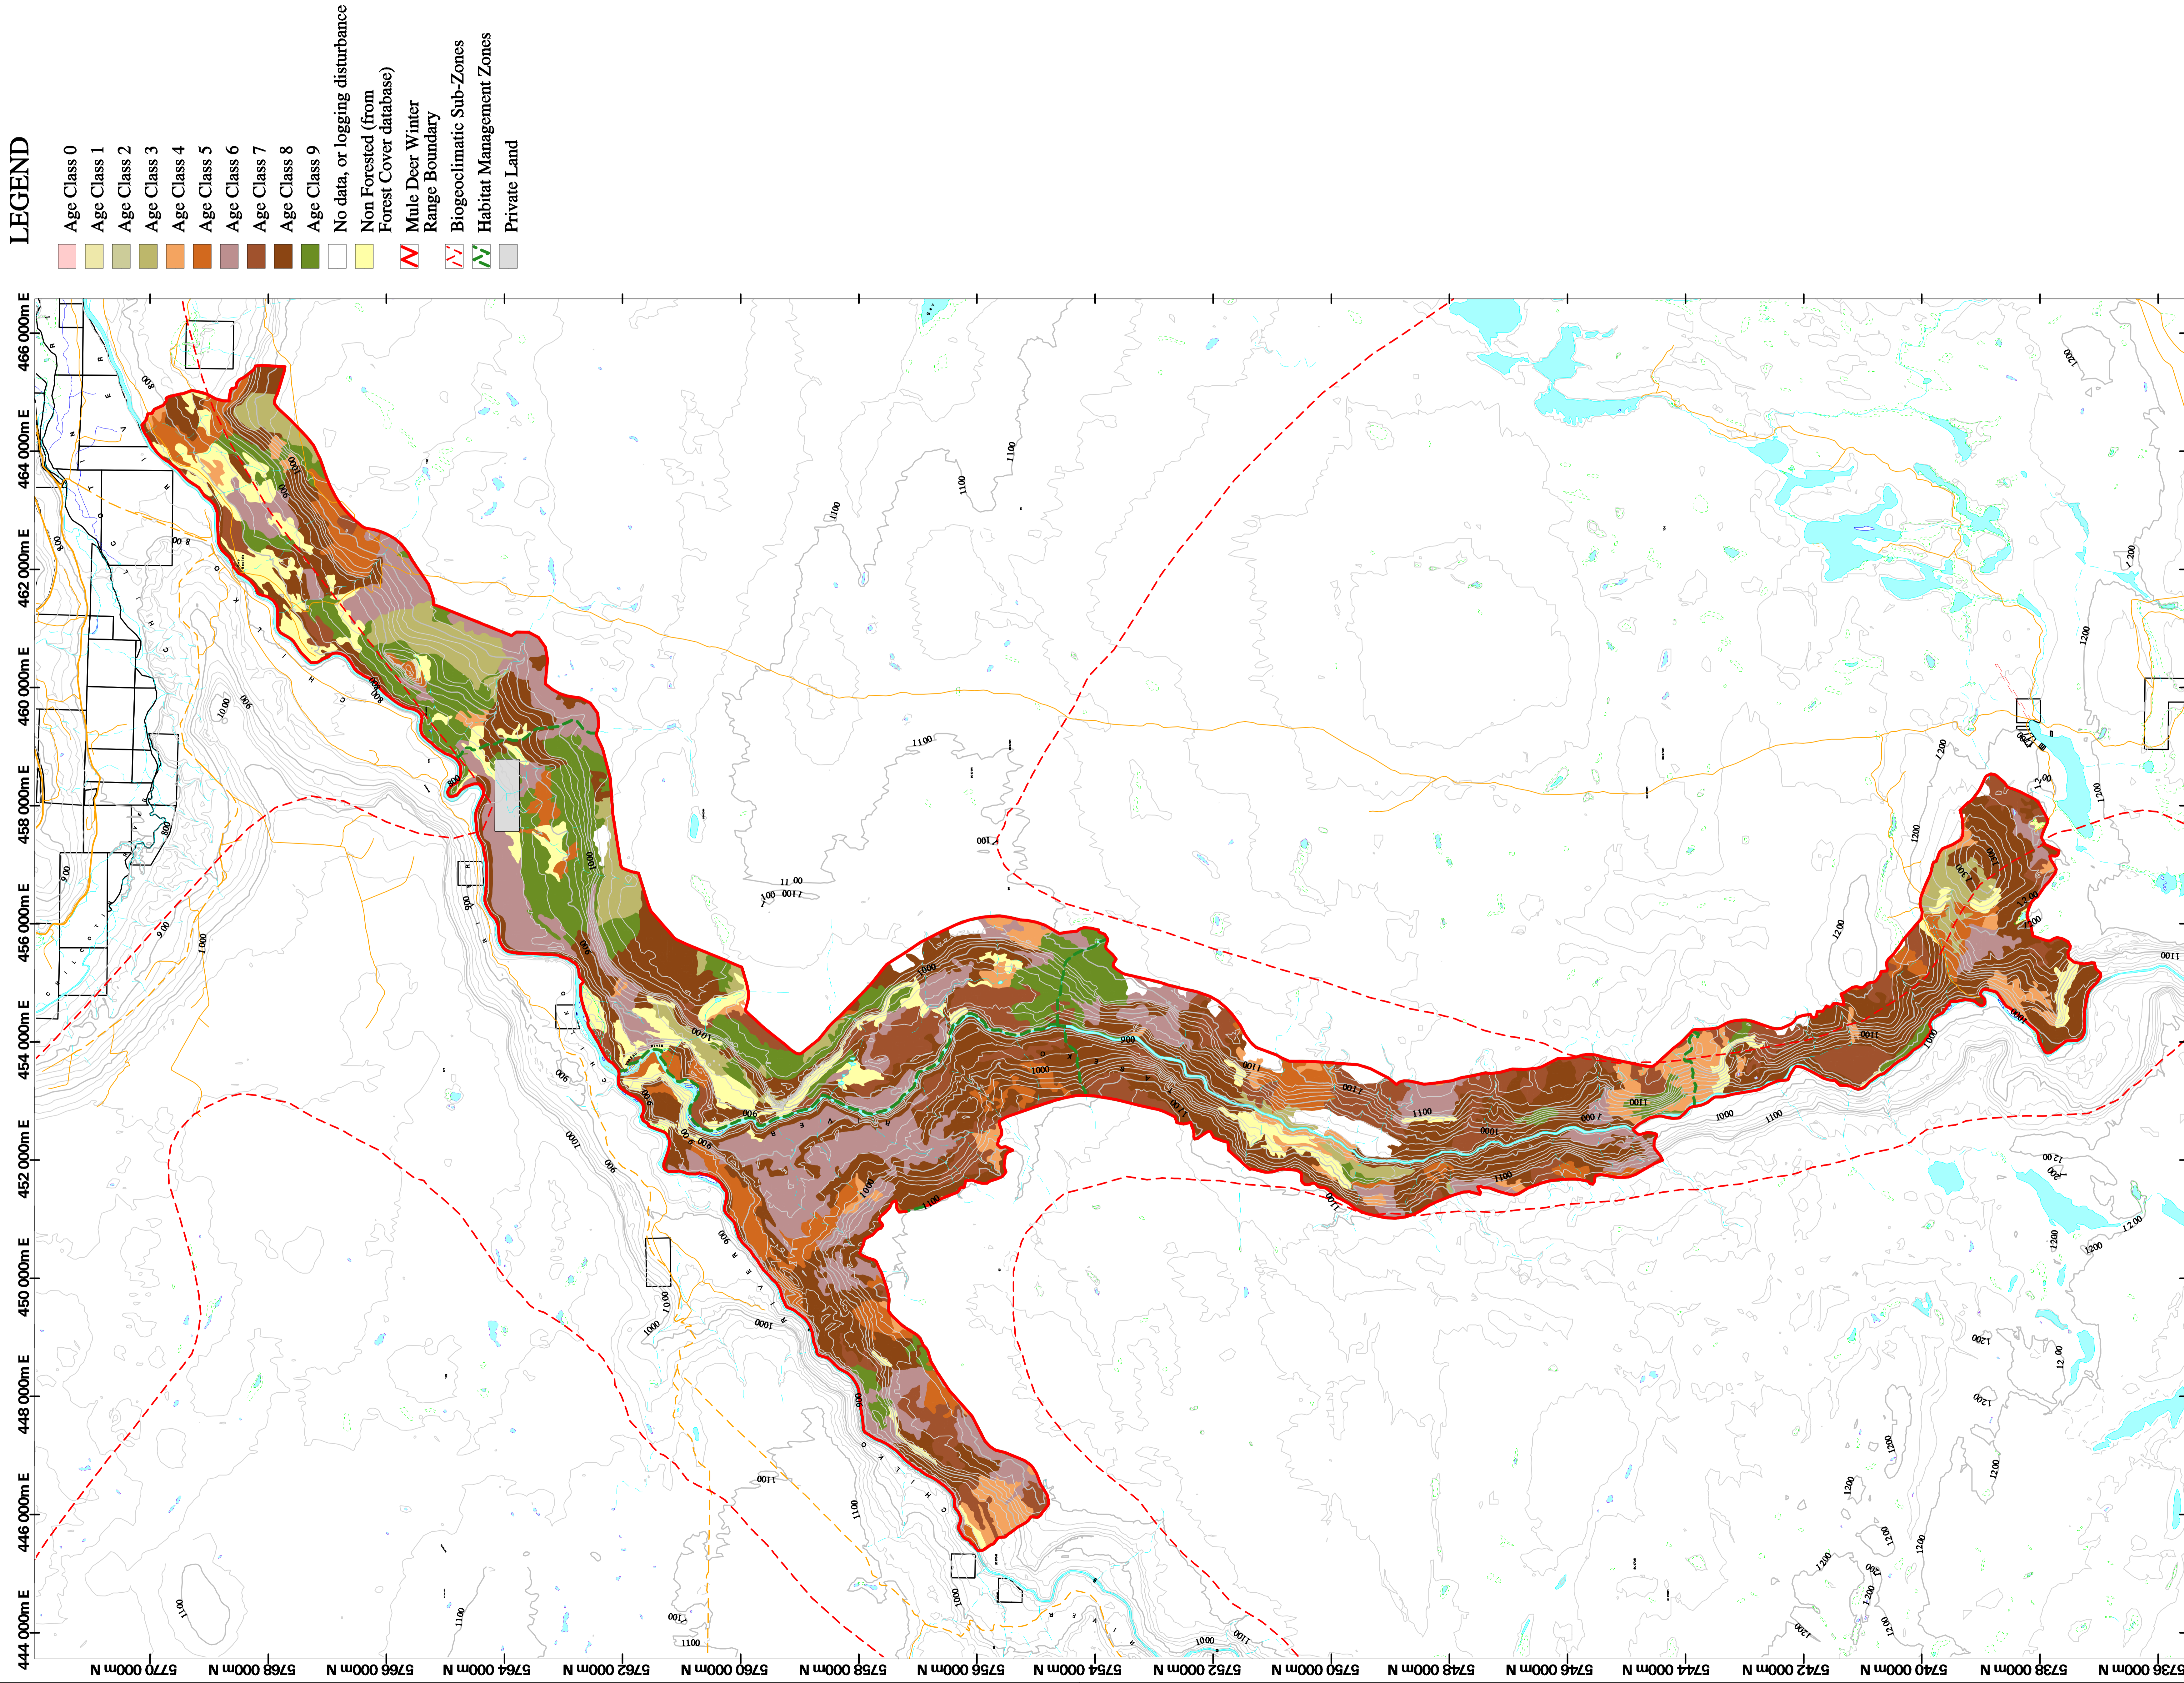

Forest Cover Map Series - North Taseko_dw1-67

Map 4 - Age Class

February 10, 2006

LEGEND

- Age Class 0
- Age Class 1
- Age Class 2
- Age Class 3
- Age Class 4
- Age Class 5
- Age Class 6
- Age Class 7
- Age Class 8
- Age Class 9
- No data, or logging disturbance
- Non Forested (from Forest Cover database)
- Mule Deer Winter Range Boundary
- Biogeoclimatic Sub-Zones
- Habitat Management Zones
- Private Land