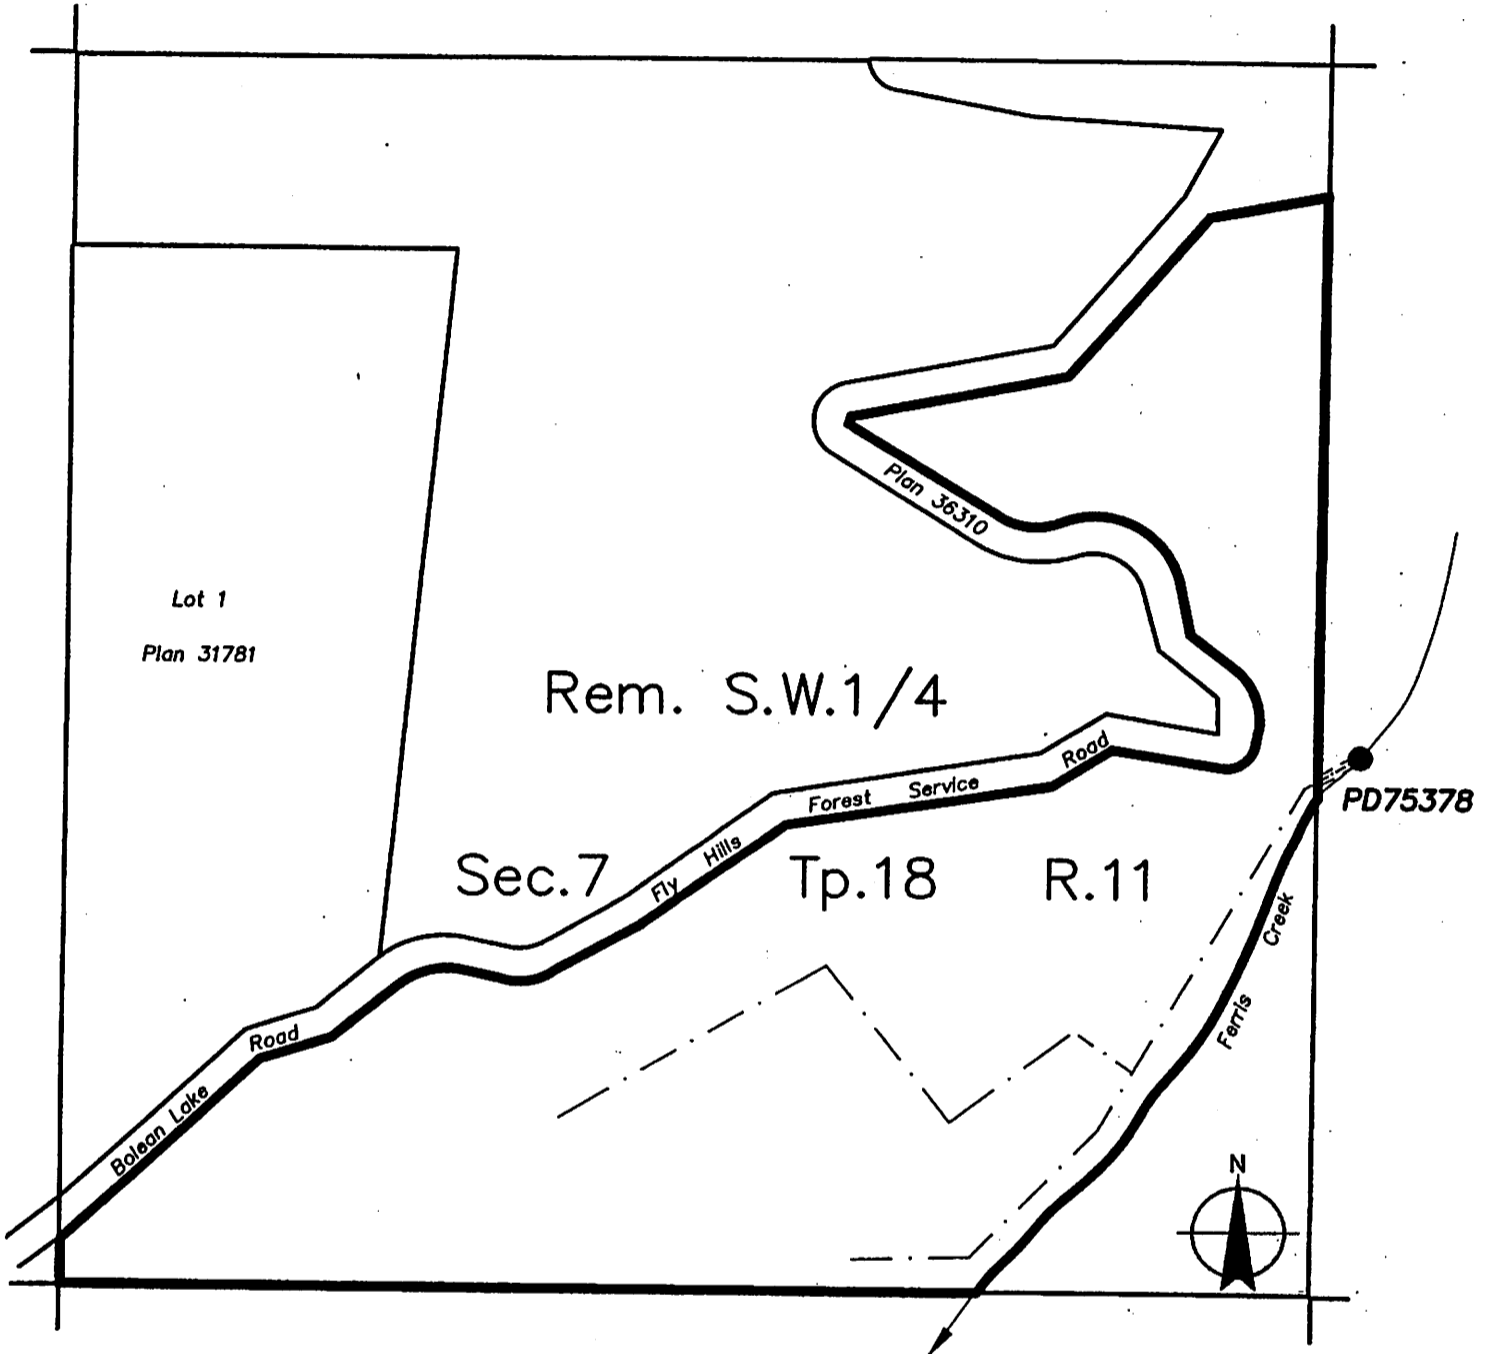

Province of British Columbia

**WATER DISTRICT**  
**PRECINCT**  
**LAND DISTRICT**

: KAMLOOPS  
: GRANDE PRAIRIE  
: KDYD

Signature: M. Eds  
Date: March 12, 2007

**LEGEND**

Scale : 1:5000  
Point of Diversion : ●  
Water Rights Map : 3732  
Pipe : - - - - -  
Permit over Crown Land : - - - - -

Water Licence No.: C121397 for C115400, in part

File: 0265785

PCL: 25463

The boundaries of the land to which this licence is appurtenant are shown thus : \_\_\_\_\_