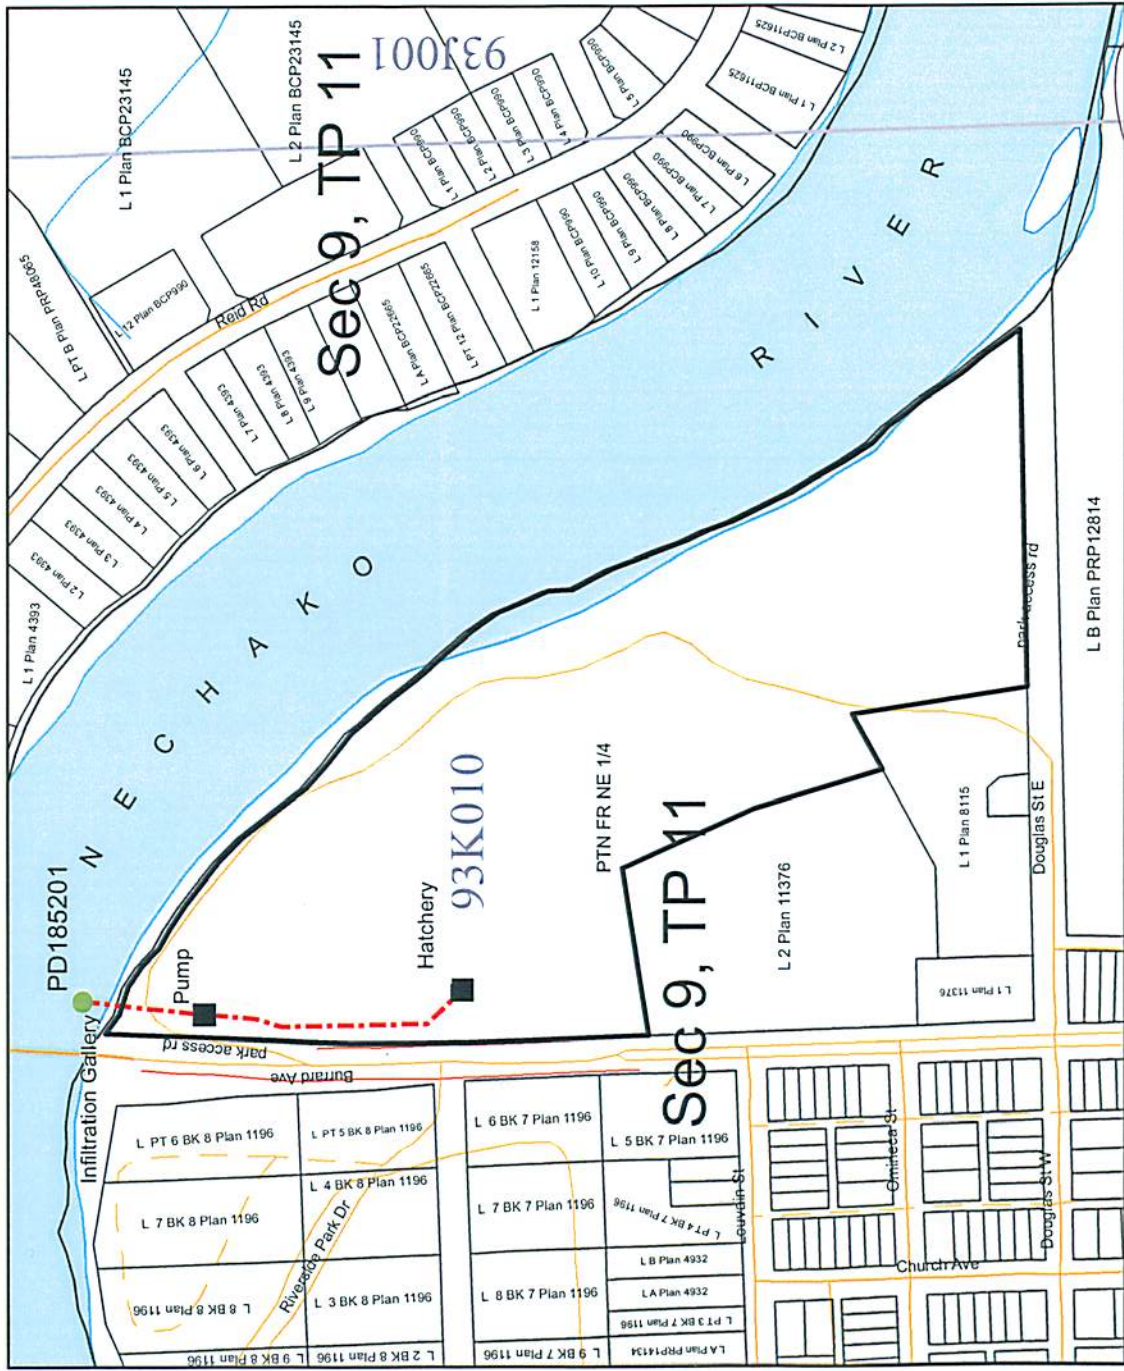

BRITISH COLUMBIA

WATER DISTRICT: Prince George
 PRECINCT: Vanderhoof
 LAND DISTRICT: Range 5 Coast

LEGEND:

Scale: 1:5,000

Point of Diversion: ● PD185201

Map Number: 93K010

Pipe: - - - - -

The boundaries of the land to which this licence is appurtenant are shown thus: _____