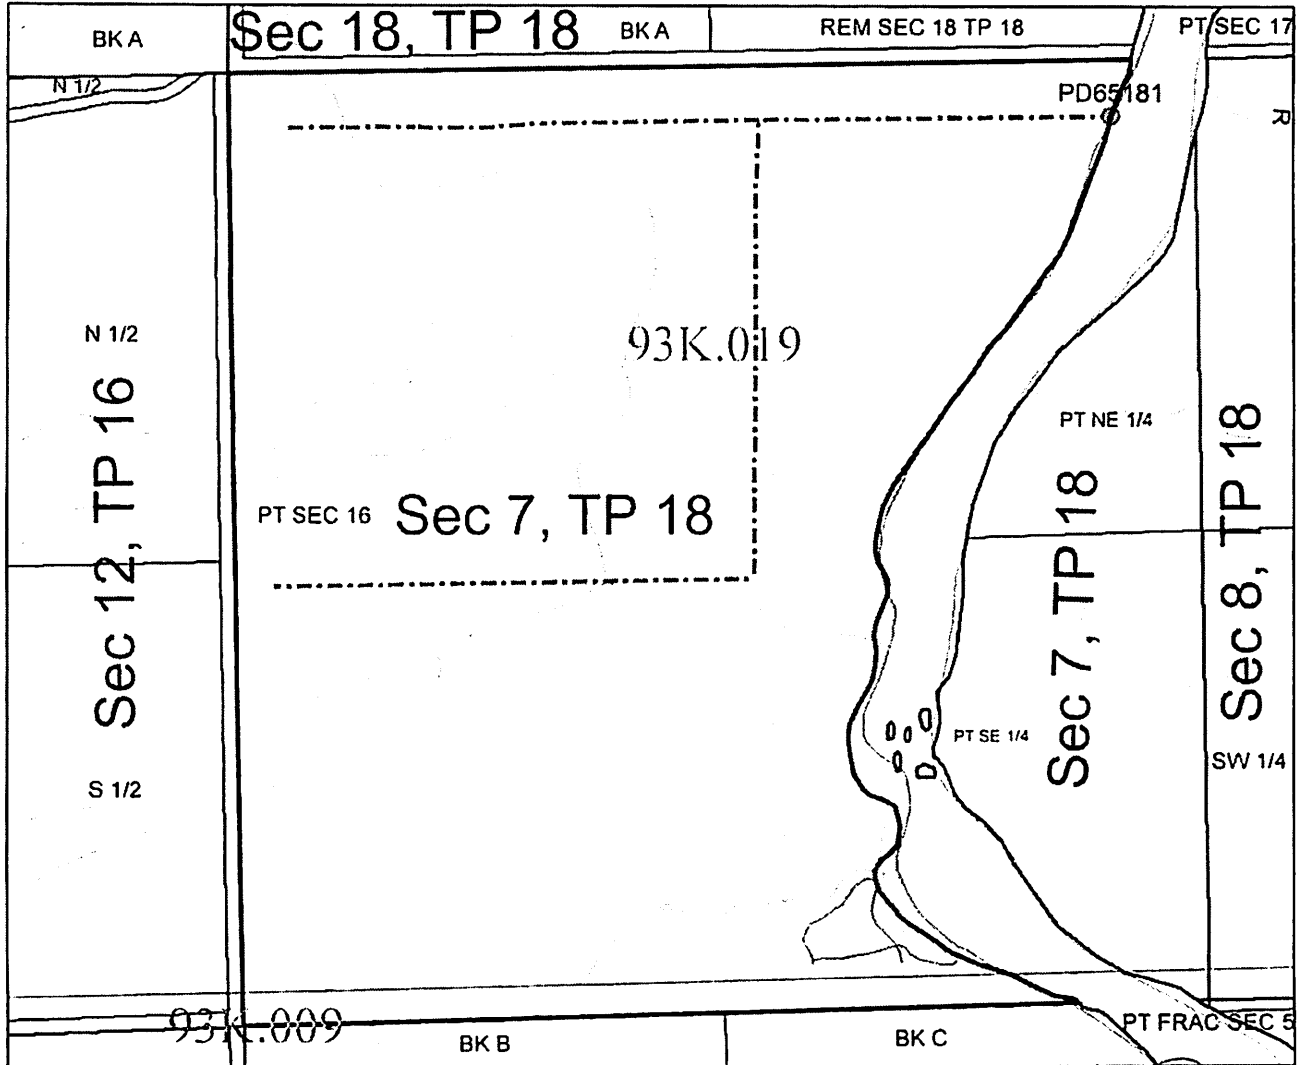

BRITISH COLUMBIA

WATER DISTRICT: Prince George
 PRECINCT: Vanderhoof
 LAND DISTRICT: Range 5 Coast

Signature: *[Handwritten Signature]*

LEGEND:
 Scale: 1:12,000
 Point of Diversion: PD65181
 Map Number: 93K019
 Pipe:

Date: NOV 06 2013
 C.L. C130239
 File: 7000979

The boundaries of the land to which this licence is appurtenant are shown thus: