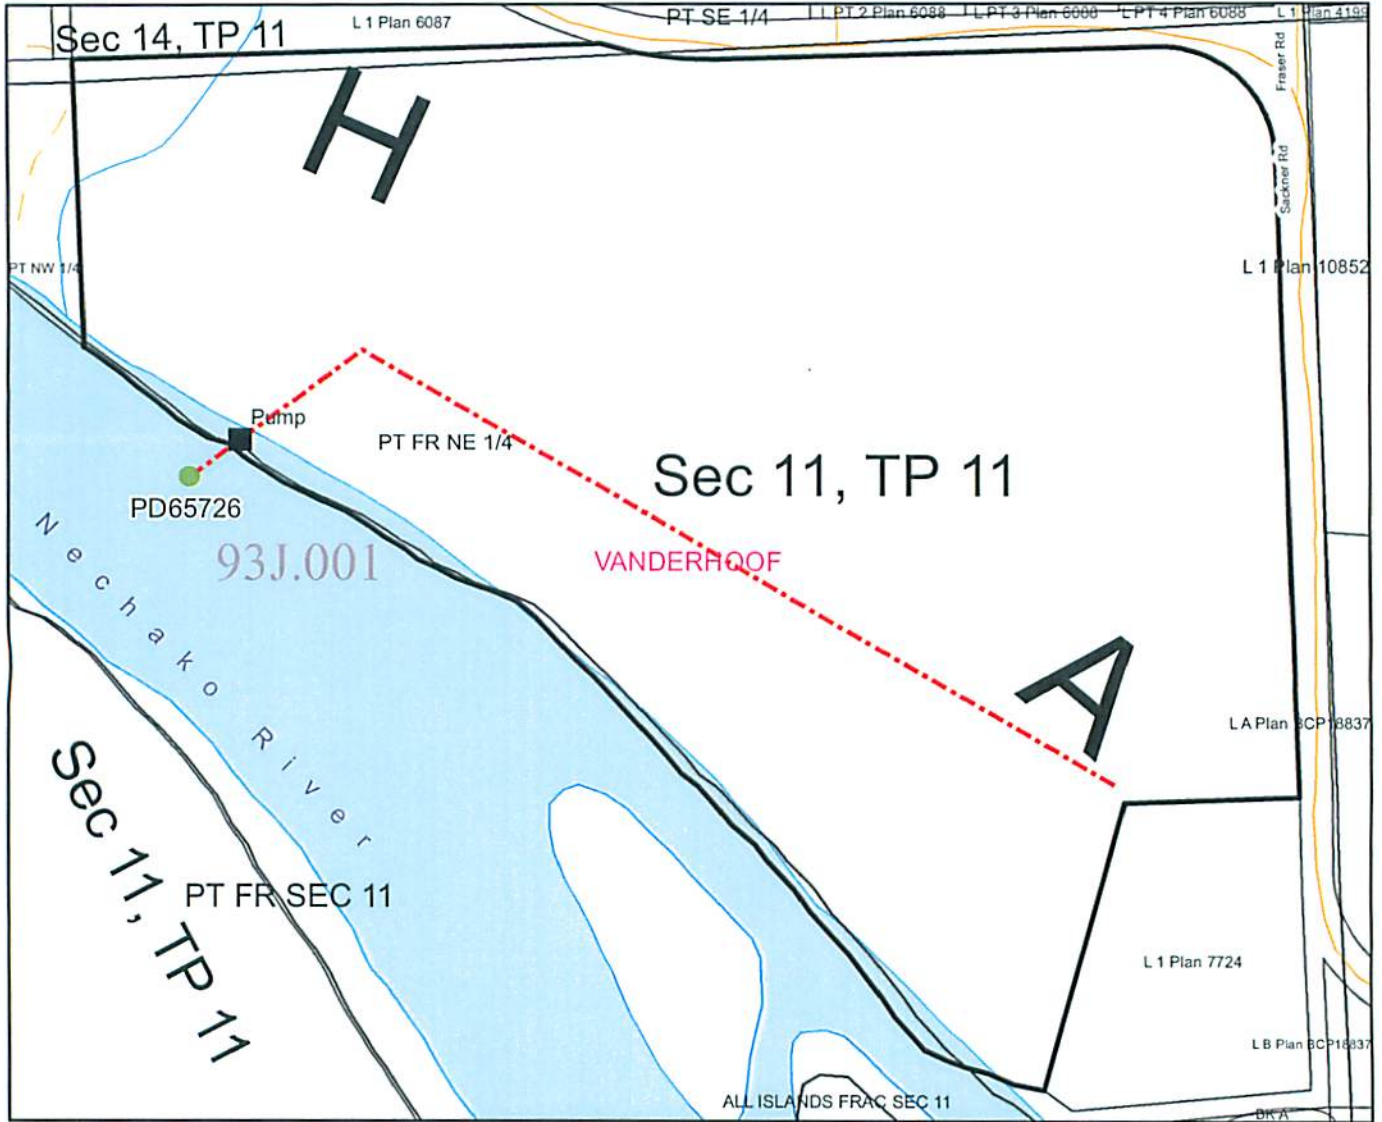

BRITISH COLUMBIA

WATER DISTRICT: Prince George
 PRECINCT: Vanderhoof
 LAND DISTRICT: Range 5 Coast District

Signature: 

LEGEND:
 Scale: 1:5,000
 Point of Diversion: ● PD65726
 Map Number: 093J.001
 Pipe: - - - - -
 The boundaries of the land to which this licence is appurtenant are shown thus: 

Date: OCT 17 2013
 C.L. C130795
 File: 7000631