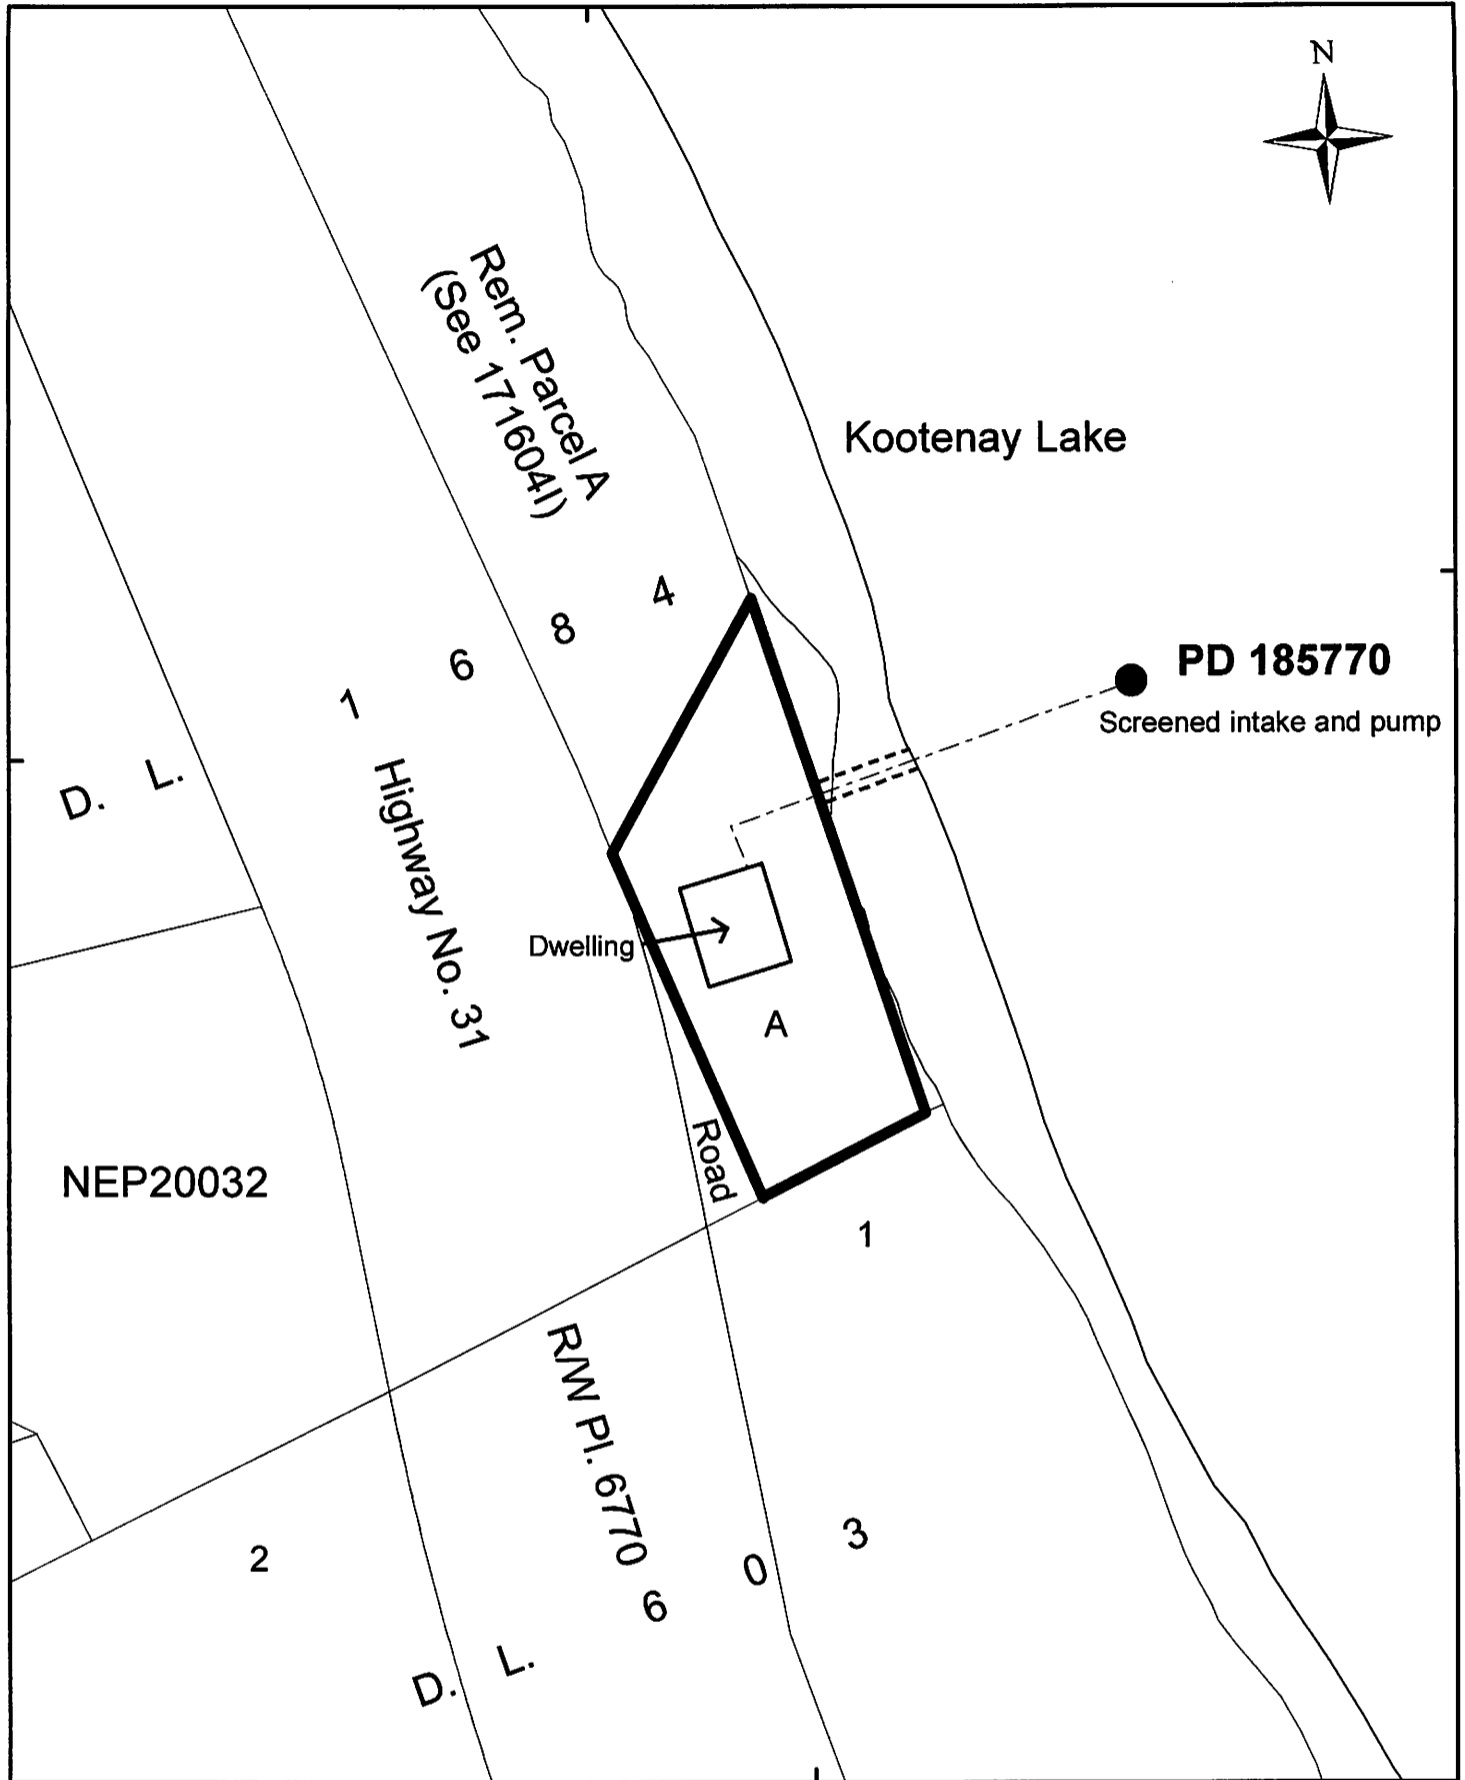

BRITISH COLUMBIA

116°54'30"W

116°54'30"W

WATER DISTRICT: Kaslo
 PRECINCT: Kaslo
 LAND DISTRICT: KOOTENAY

Signature: 

Date: December 18, 2013

LEGEND:

Scale: 1:1,500

Point of Diversion: ●

Map Number: WR 3954

Pipe: -----

Permit Over Crown Land: - - - - -

C.L.: C130876

FILE: 4006306

PCL: 27709

The boundaries of the land to which this licence is appurtenant are shown thus: 