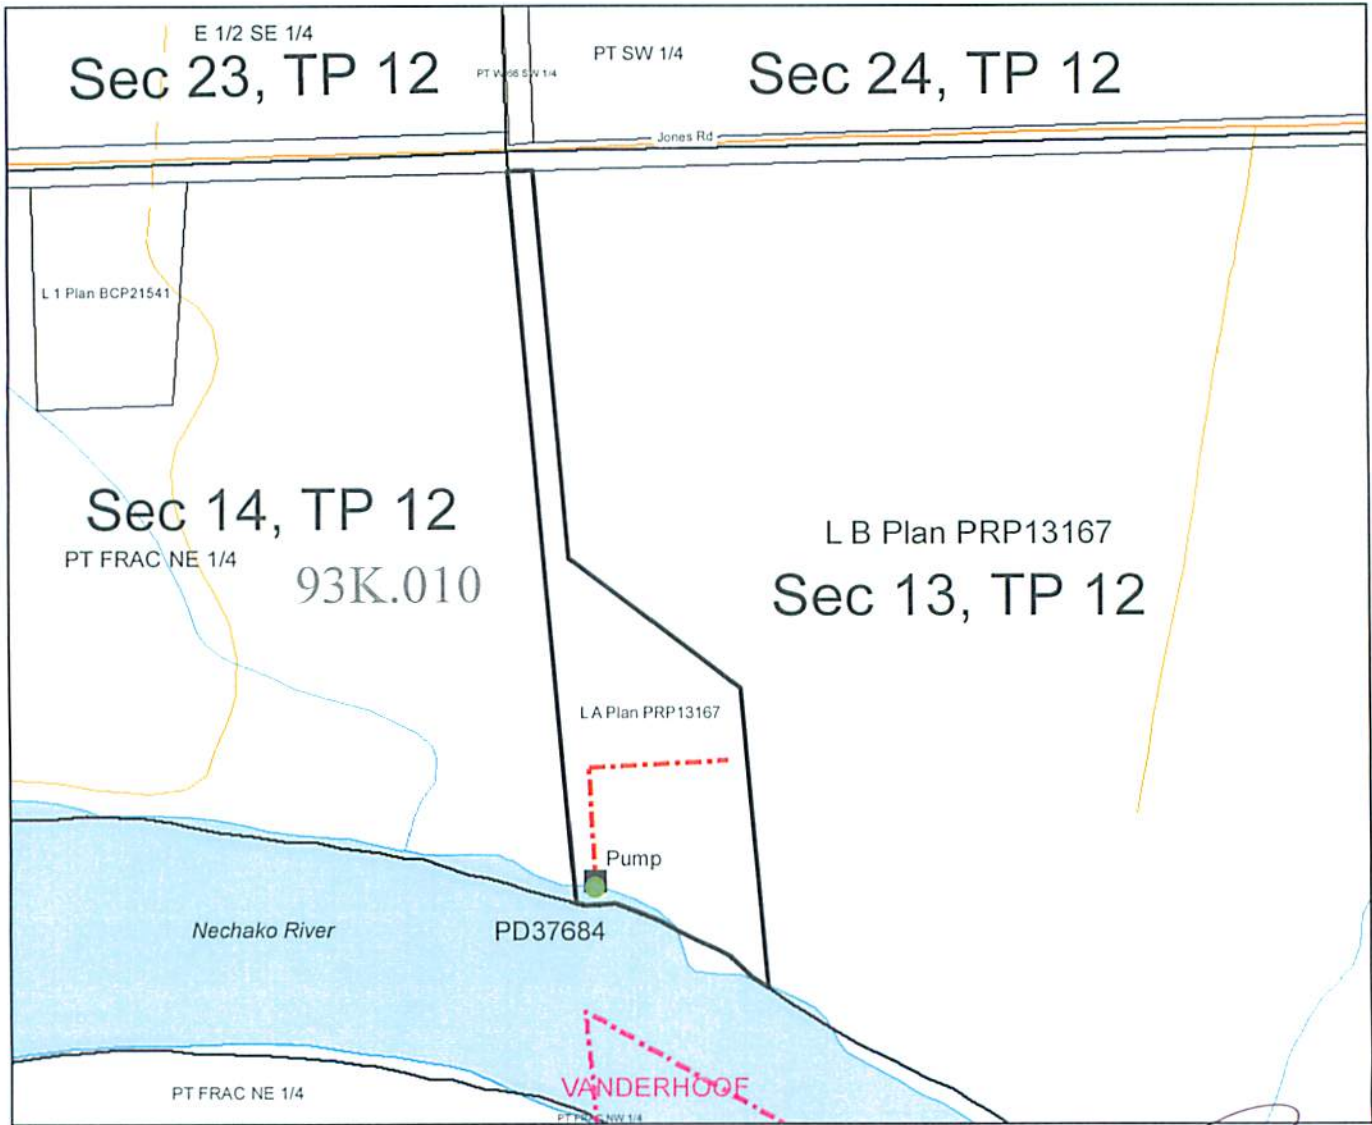

BRITISH COLUMBIA

WATER DISTRICT: Prince George
 PRECINCT: Vanderhoof
 LAND DISTRICT: Range 5 Coast

Signature:

LEGEND:
 Scale: 1:6,000
 Point of Diversion: ● PD37684
 Map Number: 93K010
 Pipe: - - - - -

Date: **APR 25 2014**
 C.L. C131187
 File: 7001583

The boundaries of the land to which this licence is appurtenant are shown thus: